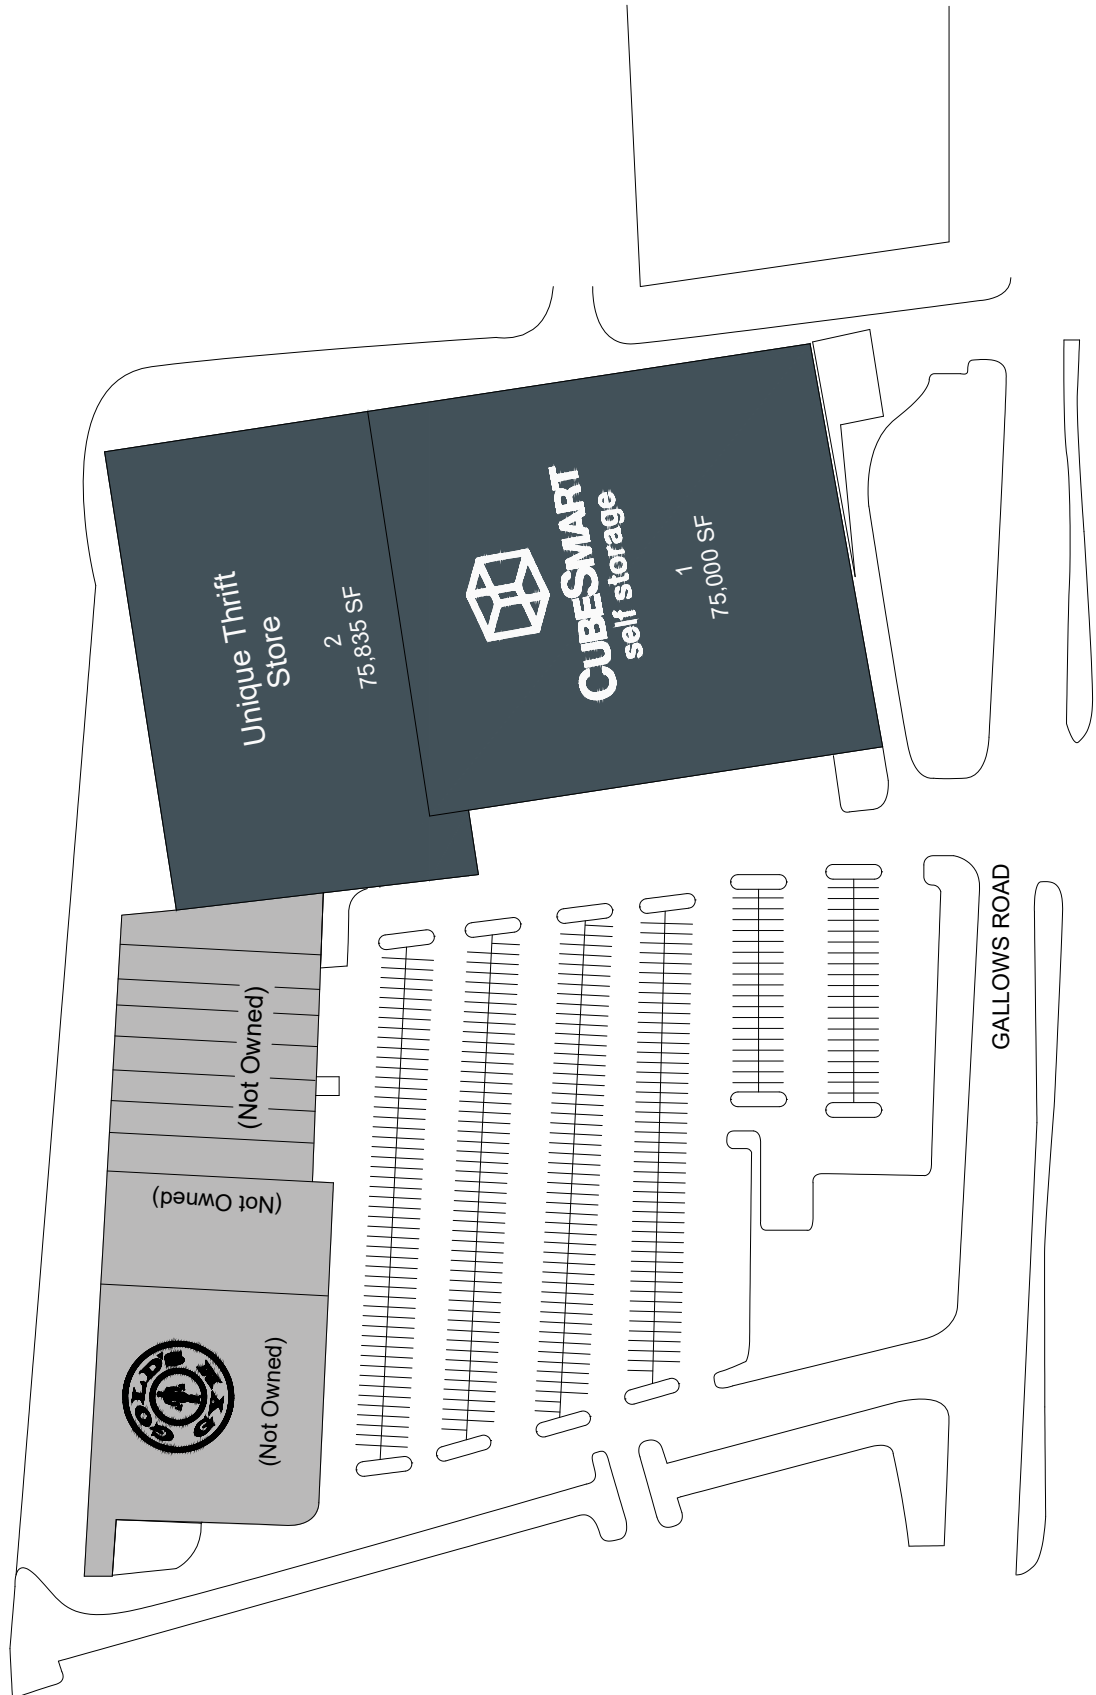

MERRIFIELD TOWN CENTER II

2960 Gallows Road | Falls Church, VA 22042

317-577-5600 kiterealty.com

KRG
LISTED
NYSE