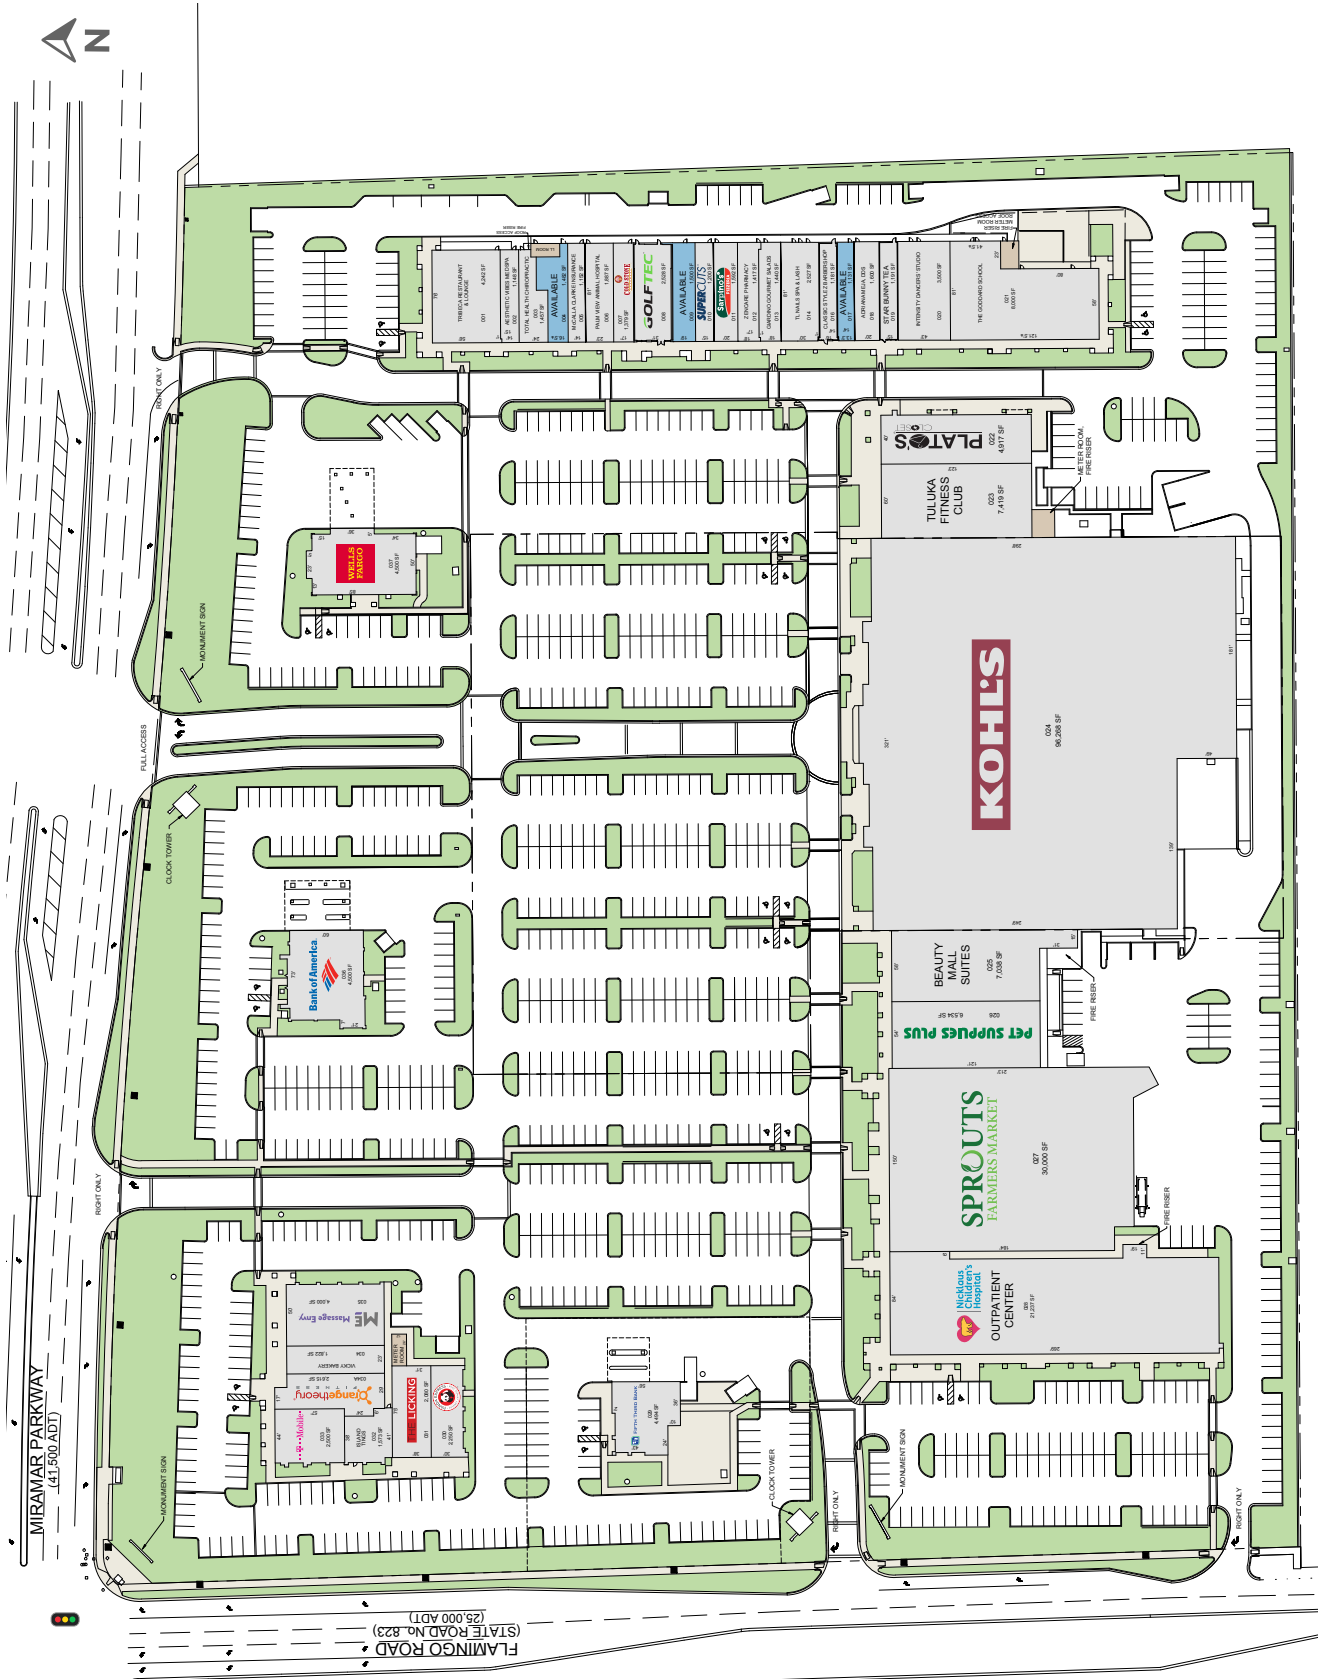

MIRAMAR SQUARE

12100 Miramar Parkway | Miramar, FL 33025

317-577-5600 kiterealty.com

KRG
LISTED
NYSE