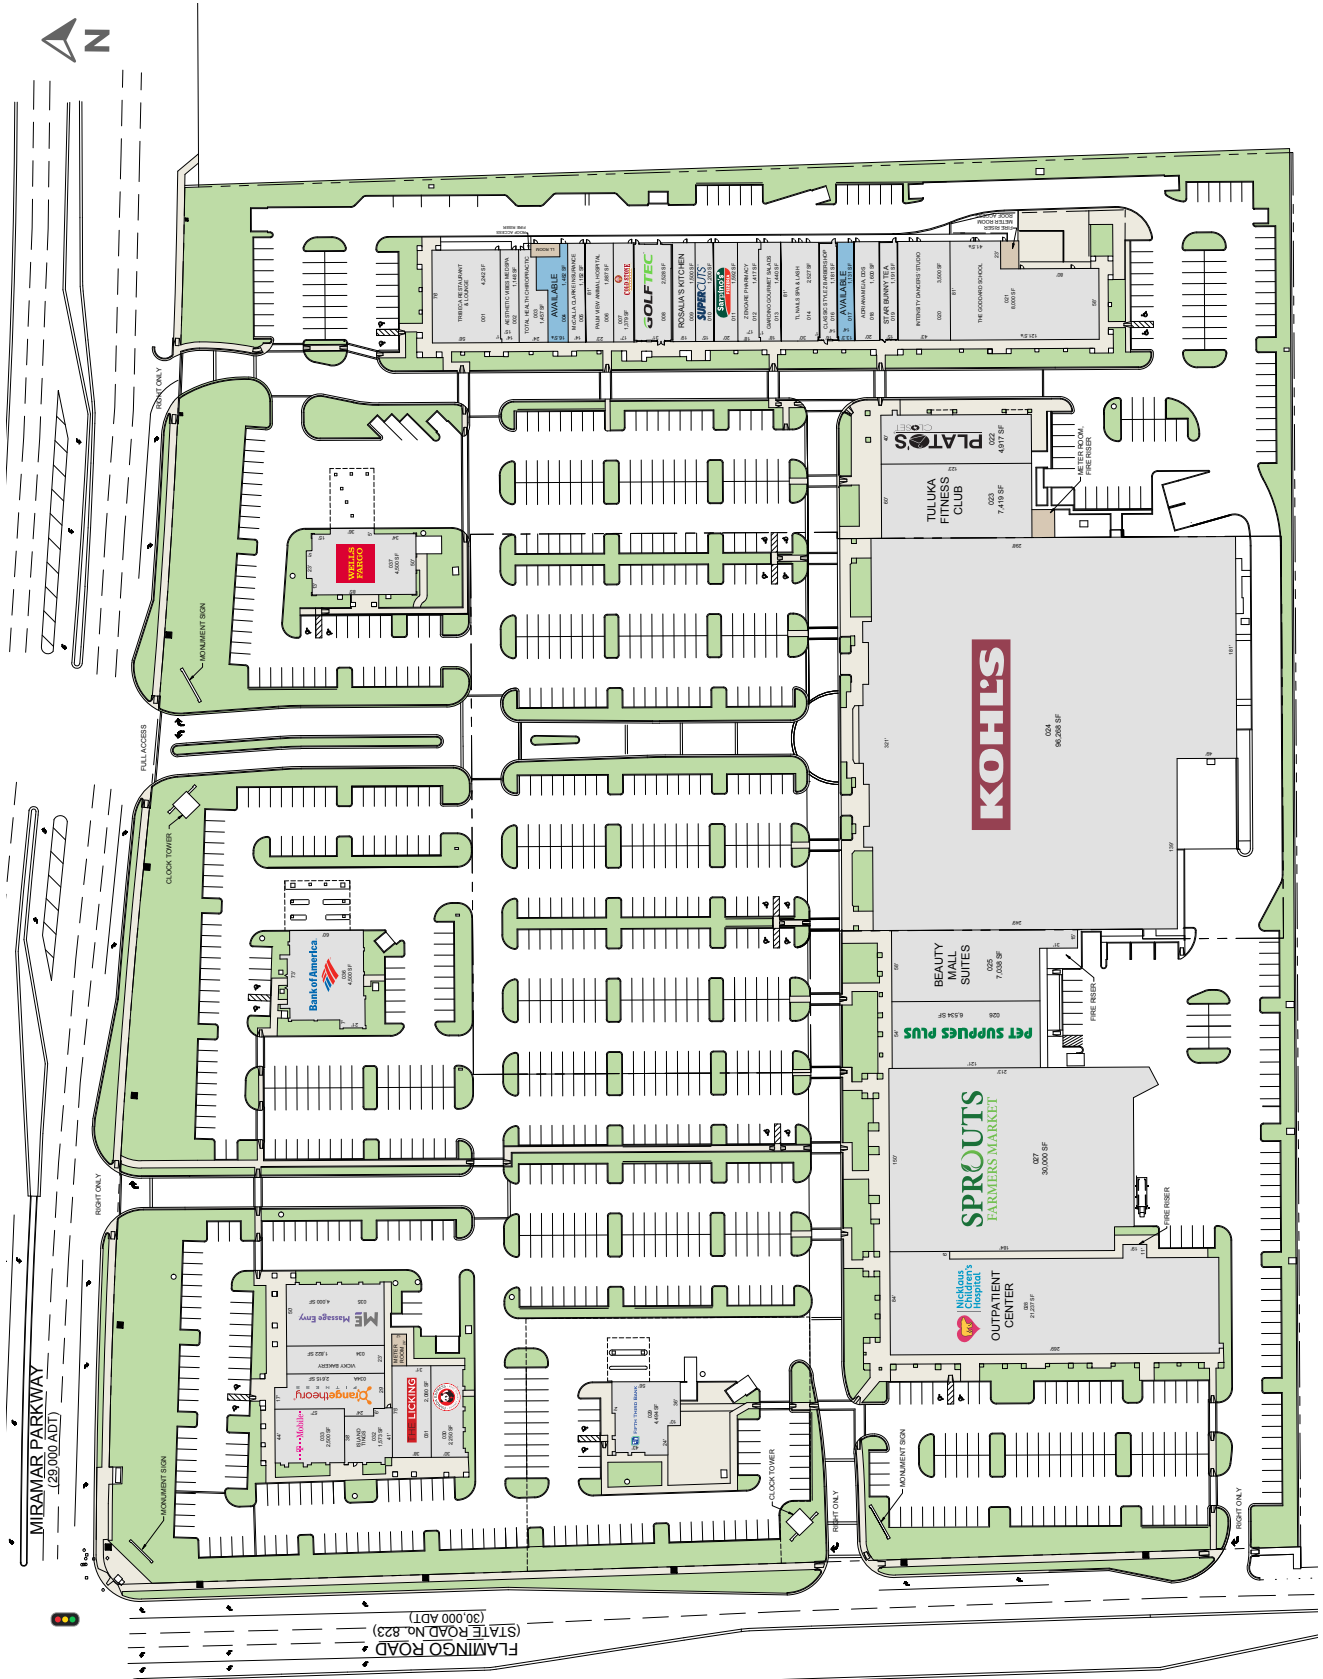

MIRAMAR SQUARE

12100 Miramar Parkway | Miramar, FL 33025

317-577-5600 kiterealty.com

KRG
LISTED
NYSE