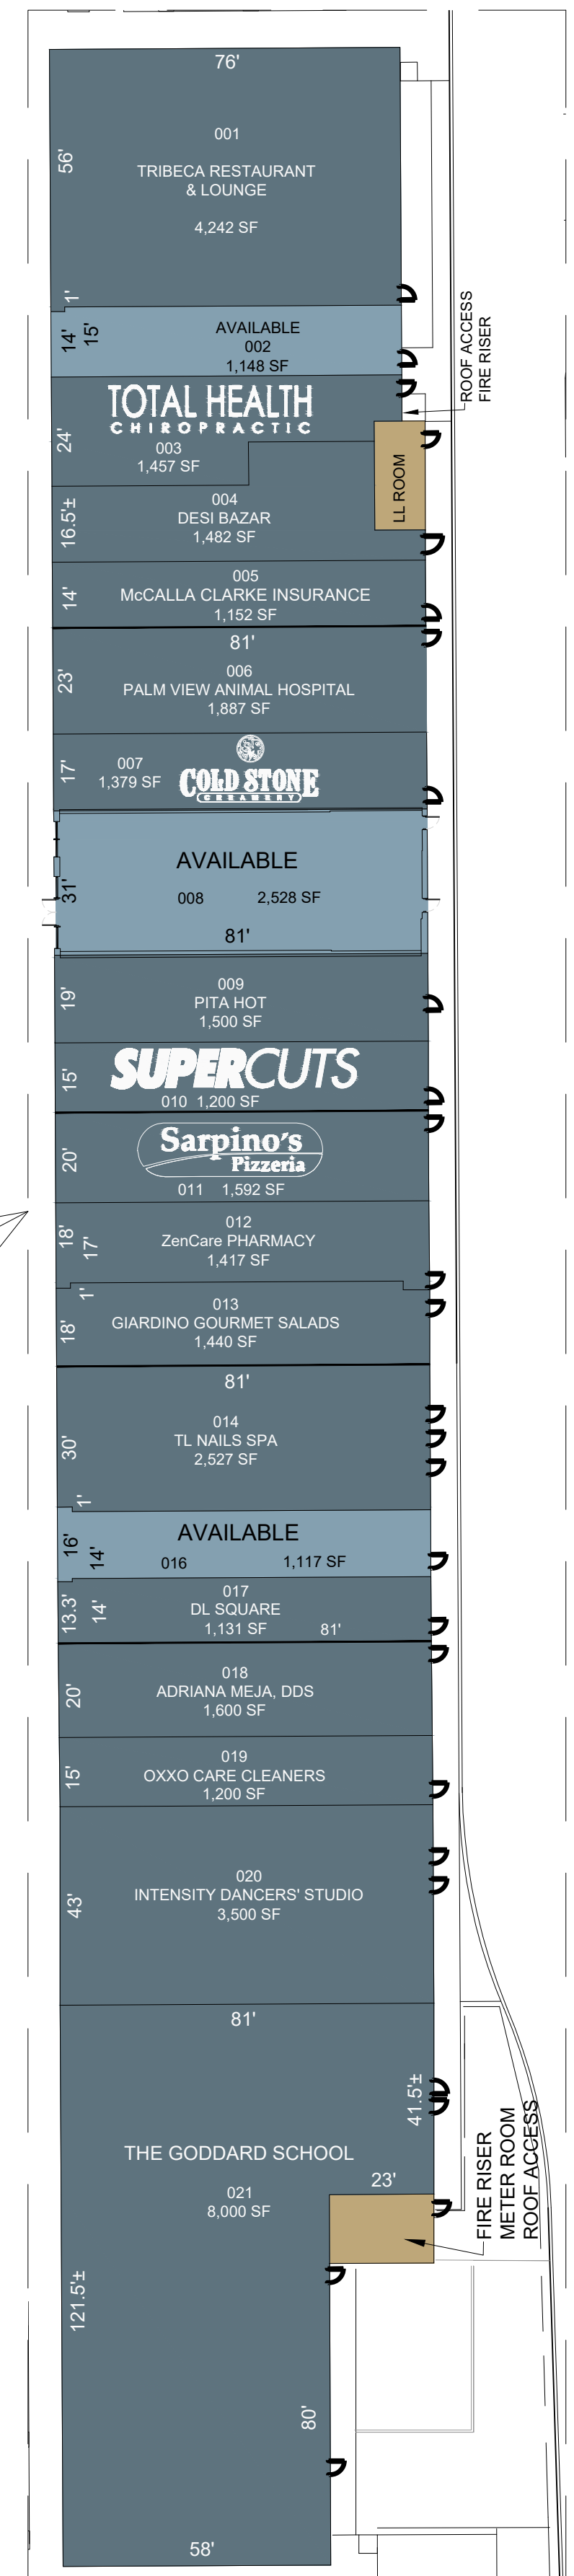

FLAMINGO ROAD
(STATE ROAD No. 823)
(25,000 ADT)

OVERALL SITE
Scale: 1" = 60'

RETAIL
Scale: 1" = 30'