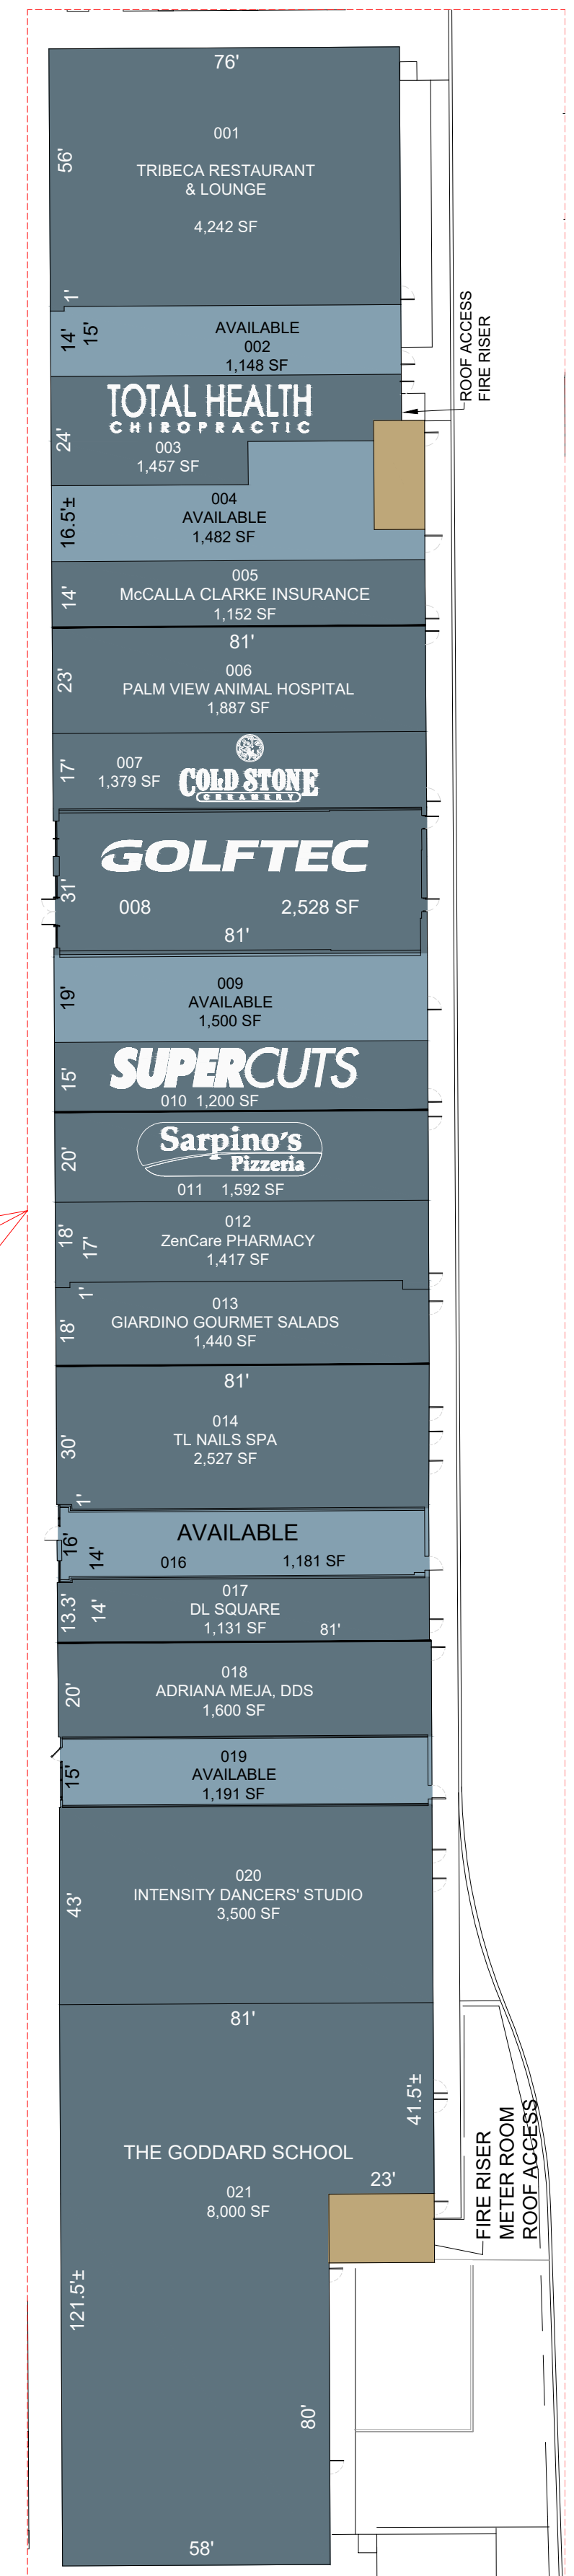

FLAMINGO ROAD
(STATE ROAD No. 823)
(25,000 ADT)

OVERALL SITE
Scale: 1" = 60'

RETAIL
Scale: 1" = 30'