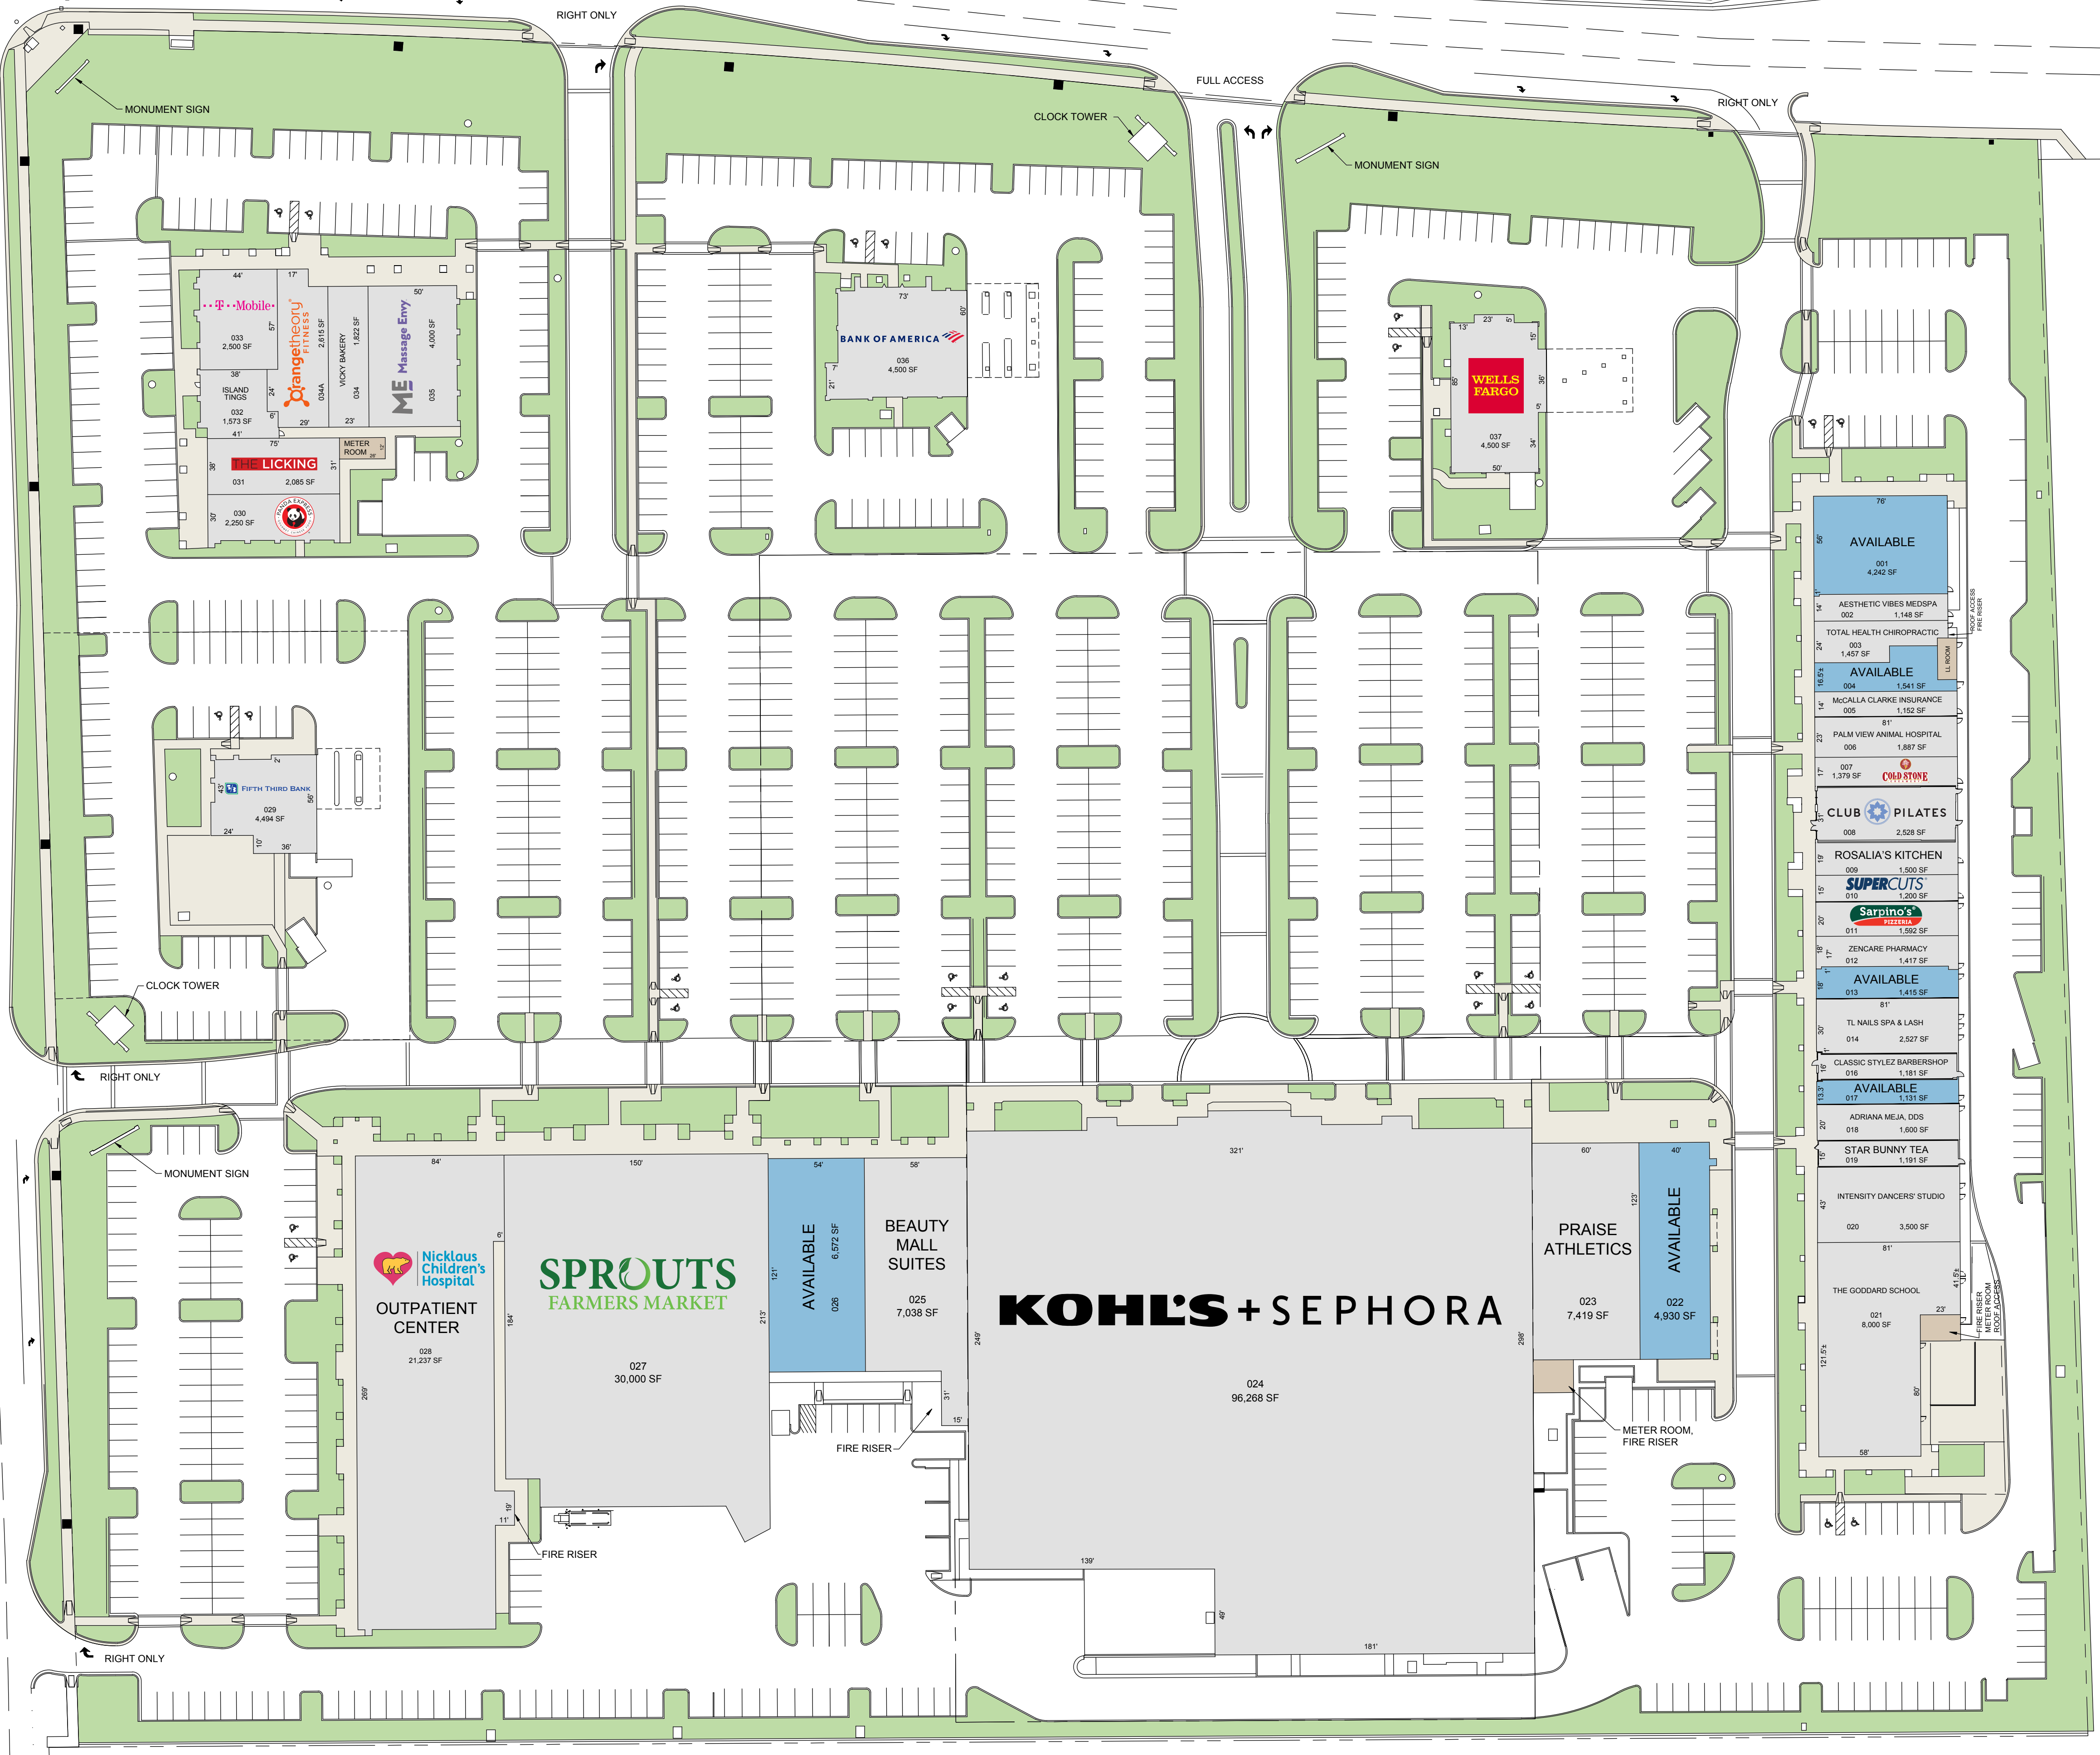

MIRAMAR PARKWAY
(41,000 ADT)

FLAMINGO ROAD
(STATE ROAD No. 823)
(37,500 ADT)

MONUMENT SIGN

CLOCK TOWER

MONUMENT SIGN

BANK OF AMERICA

WELLS FARGO

ORANGE THEORY FITNESS
VICKY BAKERY
ME Massage Envy
LICKING
ISLAND TRINGS

FIFTH THIRD BANK

CLOCK TOWER

Nicklaus Children's Hospital
OUTPATIENT CENTER

SPROUTS FARMERS MARKET

AVAILABLE

BEAUTY MALL SUITES

KOHLS + SEPHORA

PRAISE ATHLETICS

SUPER CUTS

Sardino's

ZENCARE PHARMACY

AVAILABLE

TL NAILS SPA & LASH

CLASSIC STYLEZ BARBERSHOP

AVAILABLE

ADRIANA MELIA DOB

STAR BUNNY TEA

INTENSITY DANCERS' STUDIO

THE GOODARD SCHOOL

RIGHT ONLY

RIGHT ONLY

FULL ACCESS

RIGHT ONLY

RIGHT ONLY