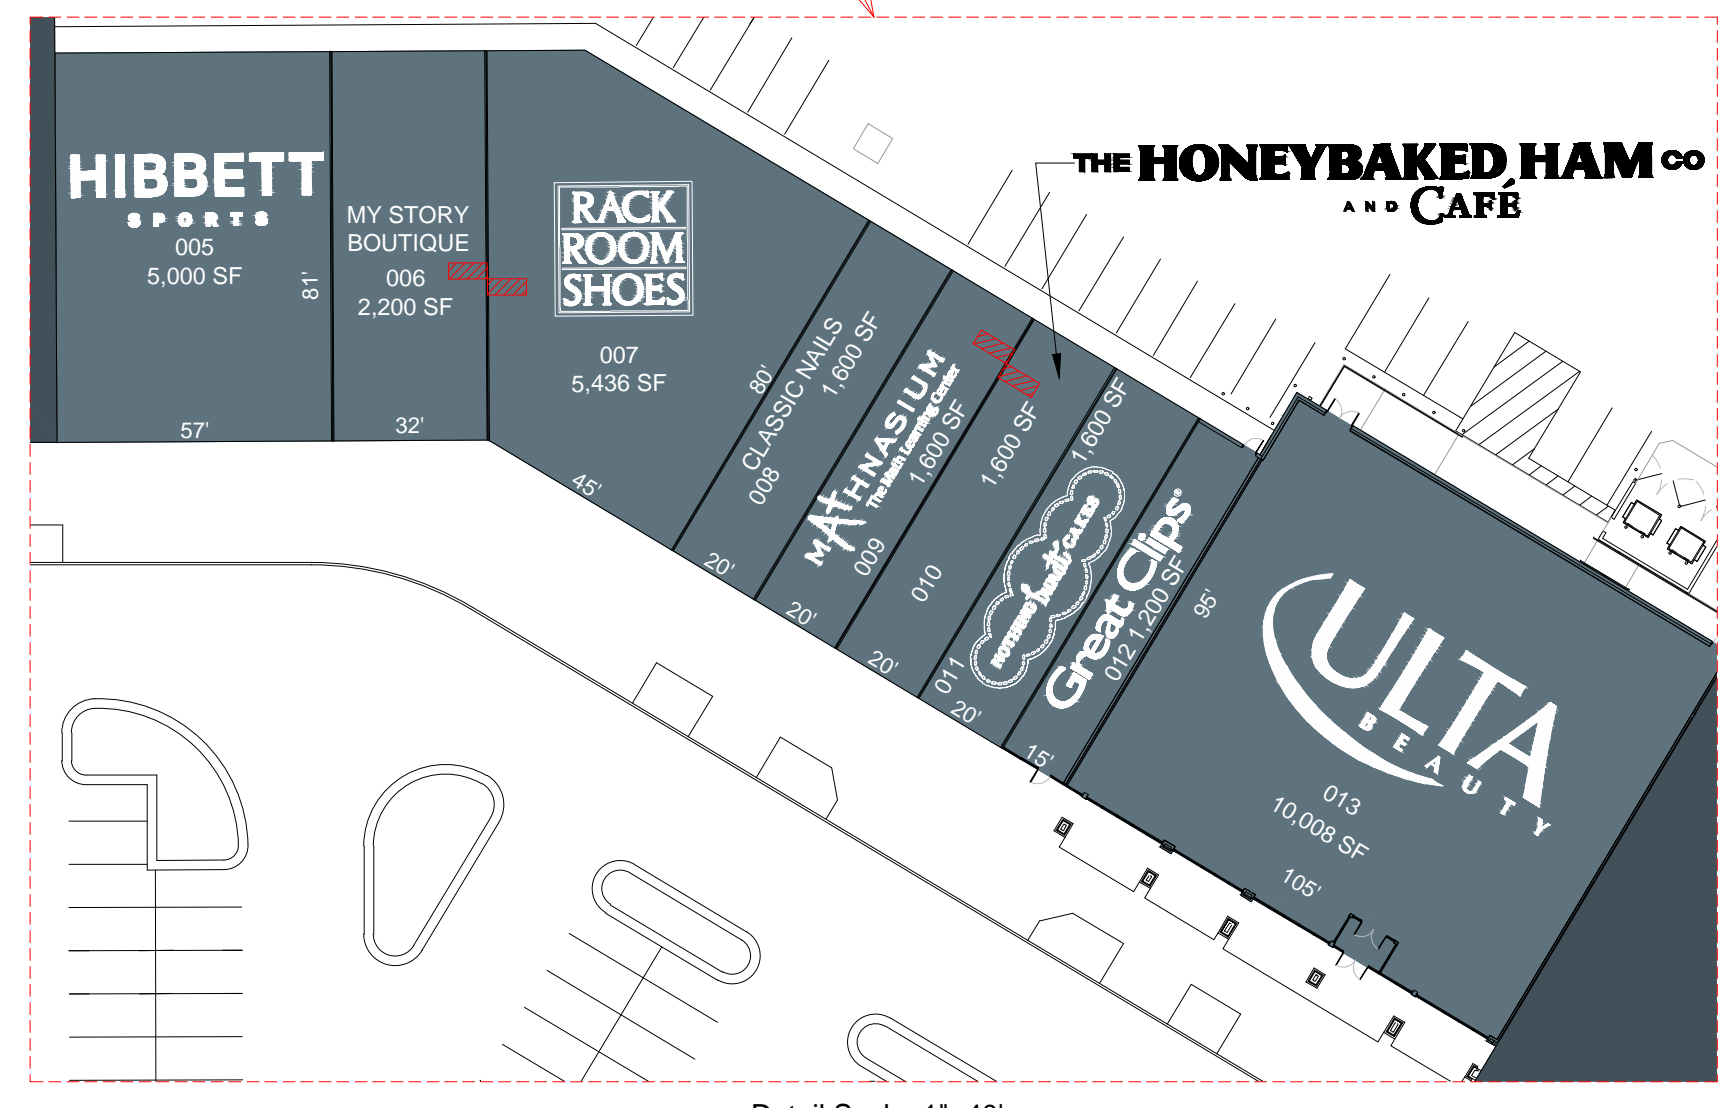

Overall Scale: 1" = 100'

Detail Scale: 1"=30'

Detail Scale: 1"=30'

Detail Scale: 1"=40'