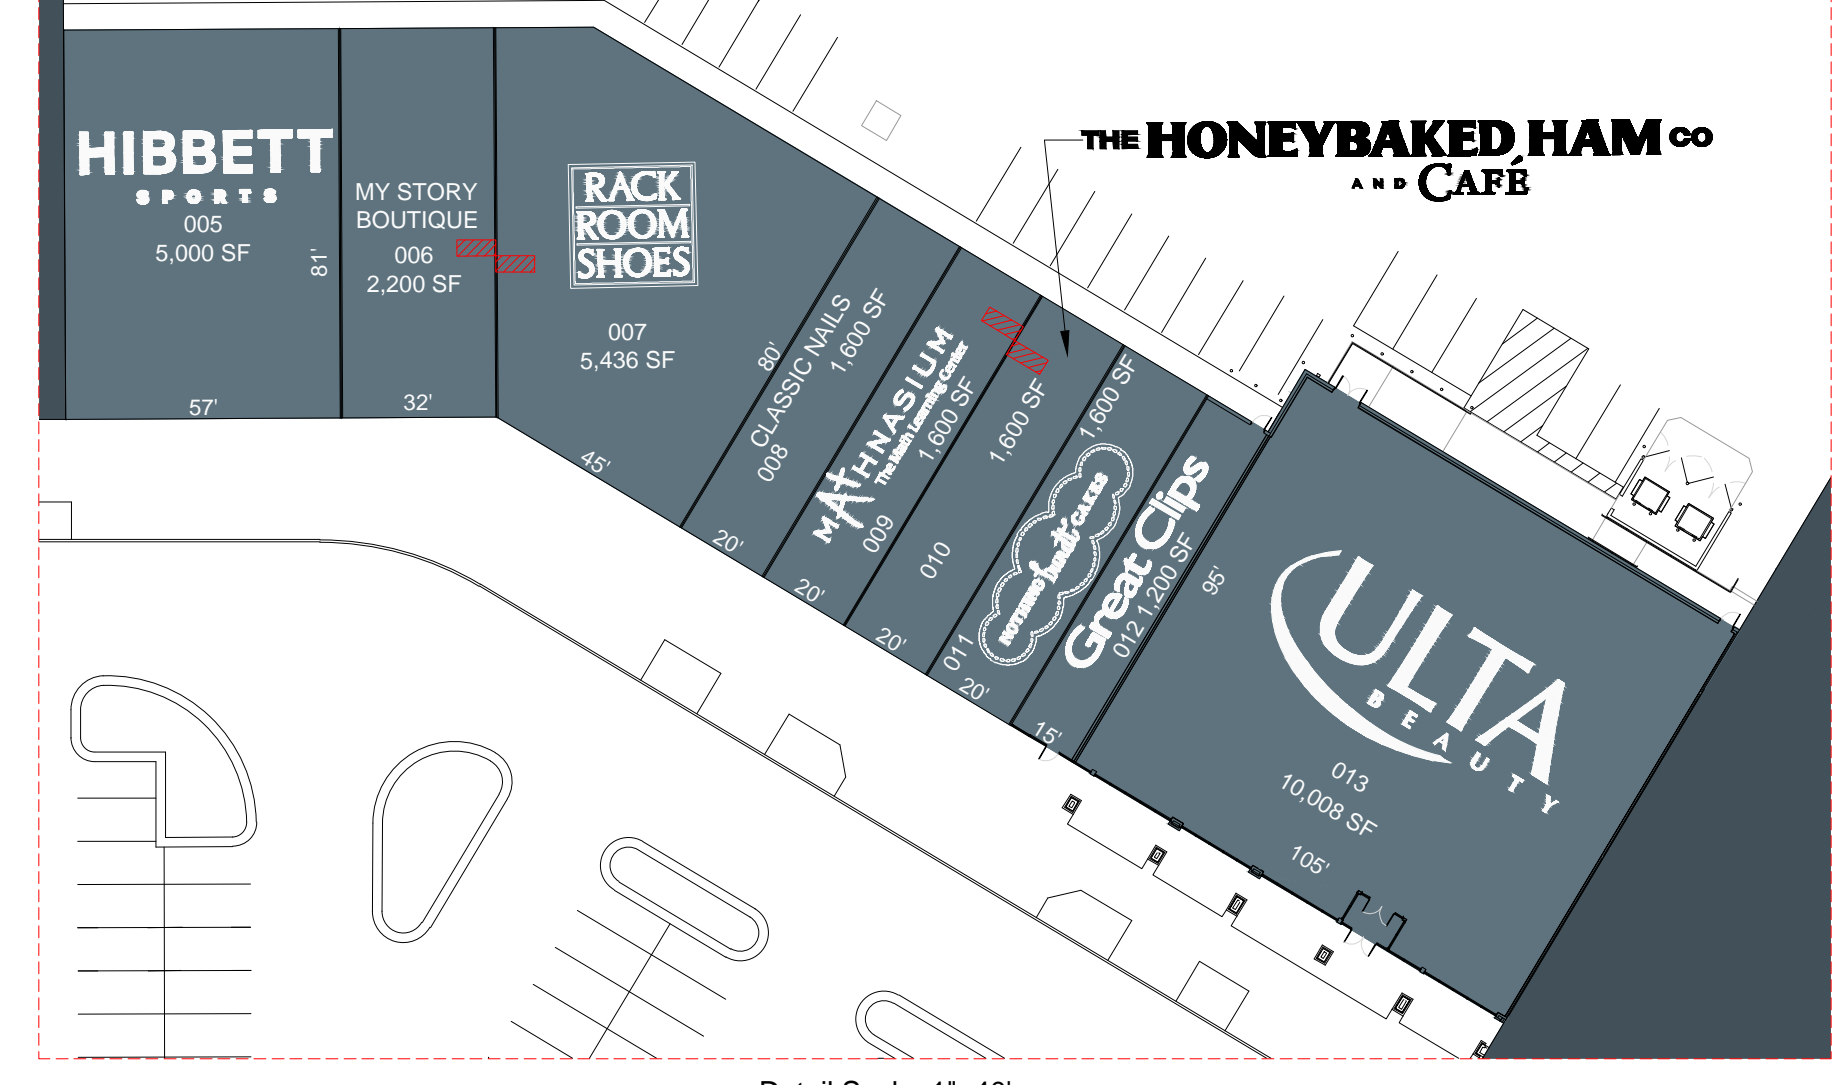

Overall Scale: 1" = 100'

Detail Scale: 1"=30'

Detail Scale: 1"=30'

Detail Scale: 1"=40'