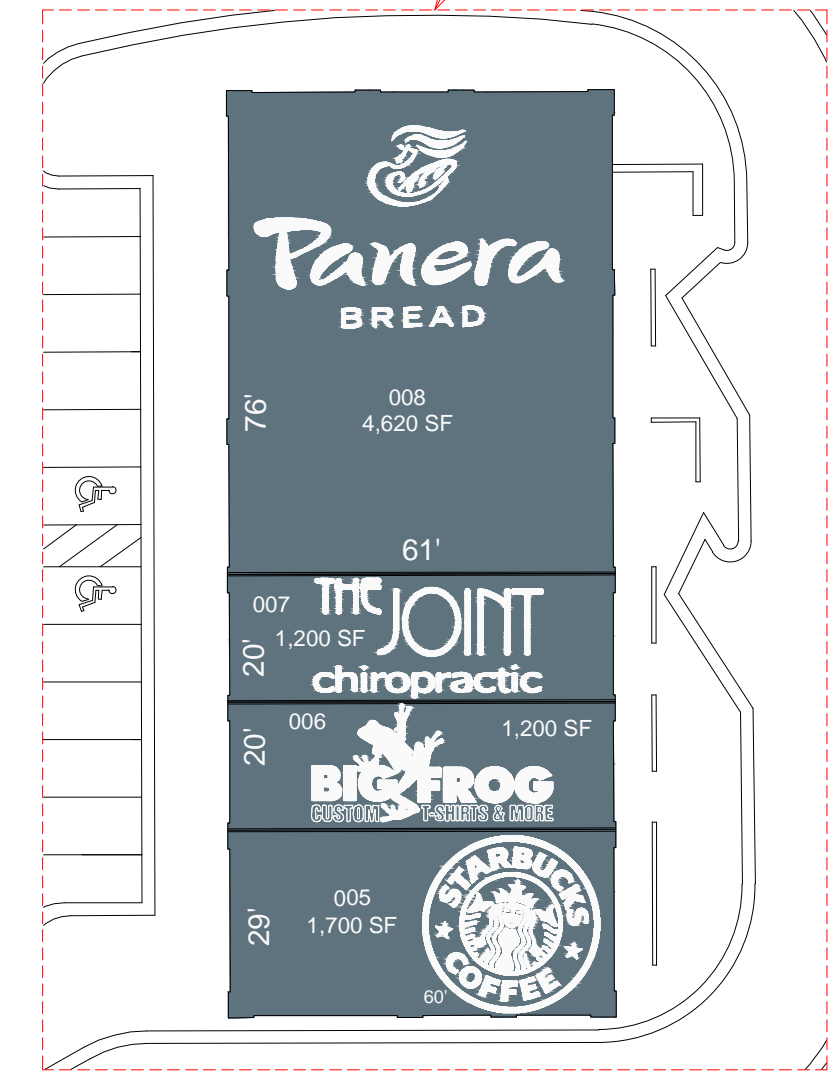

Overall Scale: 1" = 100'

Detail Scale: 1"=30'

Detail Scale: 1"=30'

Detail Scale: 1"=40'