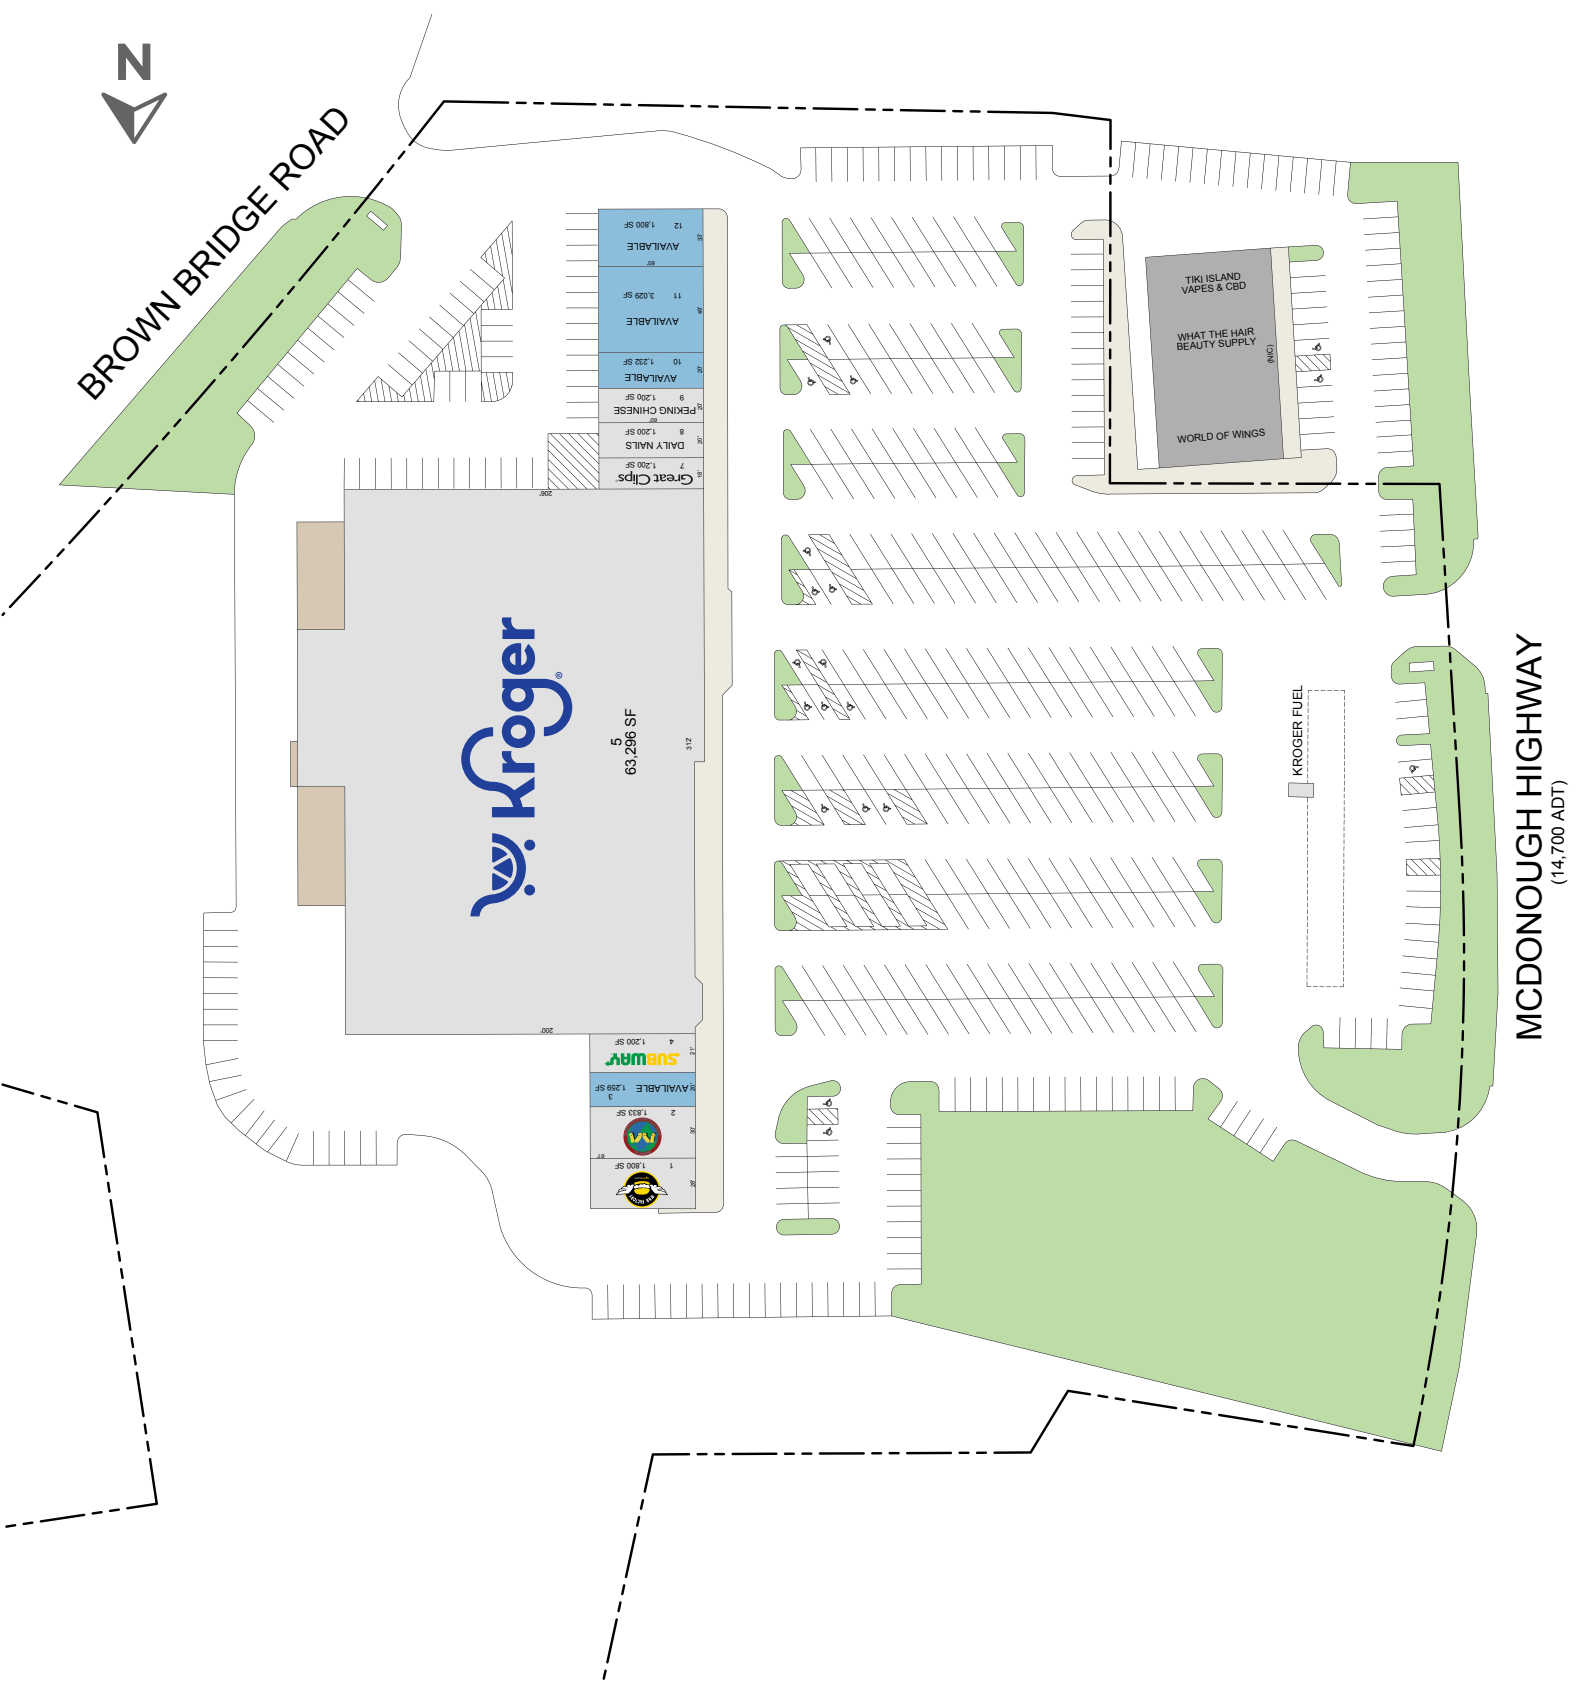

NEWTON CROSSROADS

5340 Georgia Highway 20 S. | Covington, GA 30016

317-577-5600 kiterealty.com

KRG
LISTED
NYSE