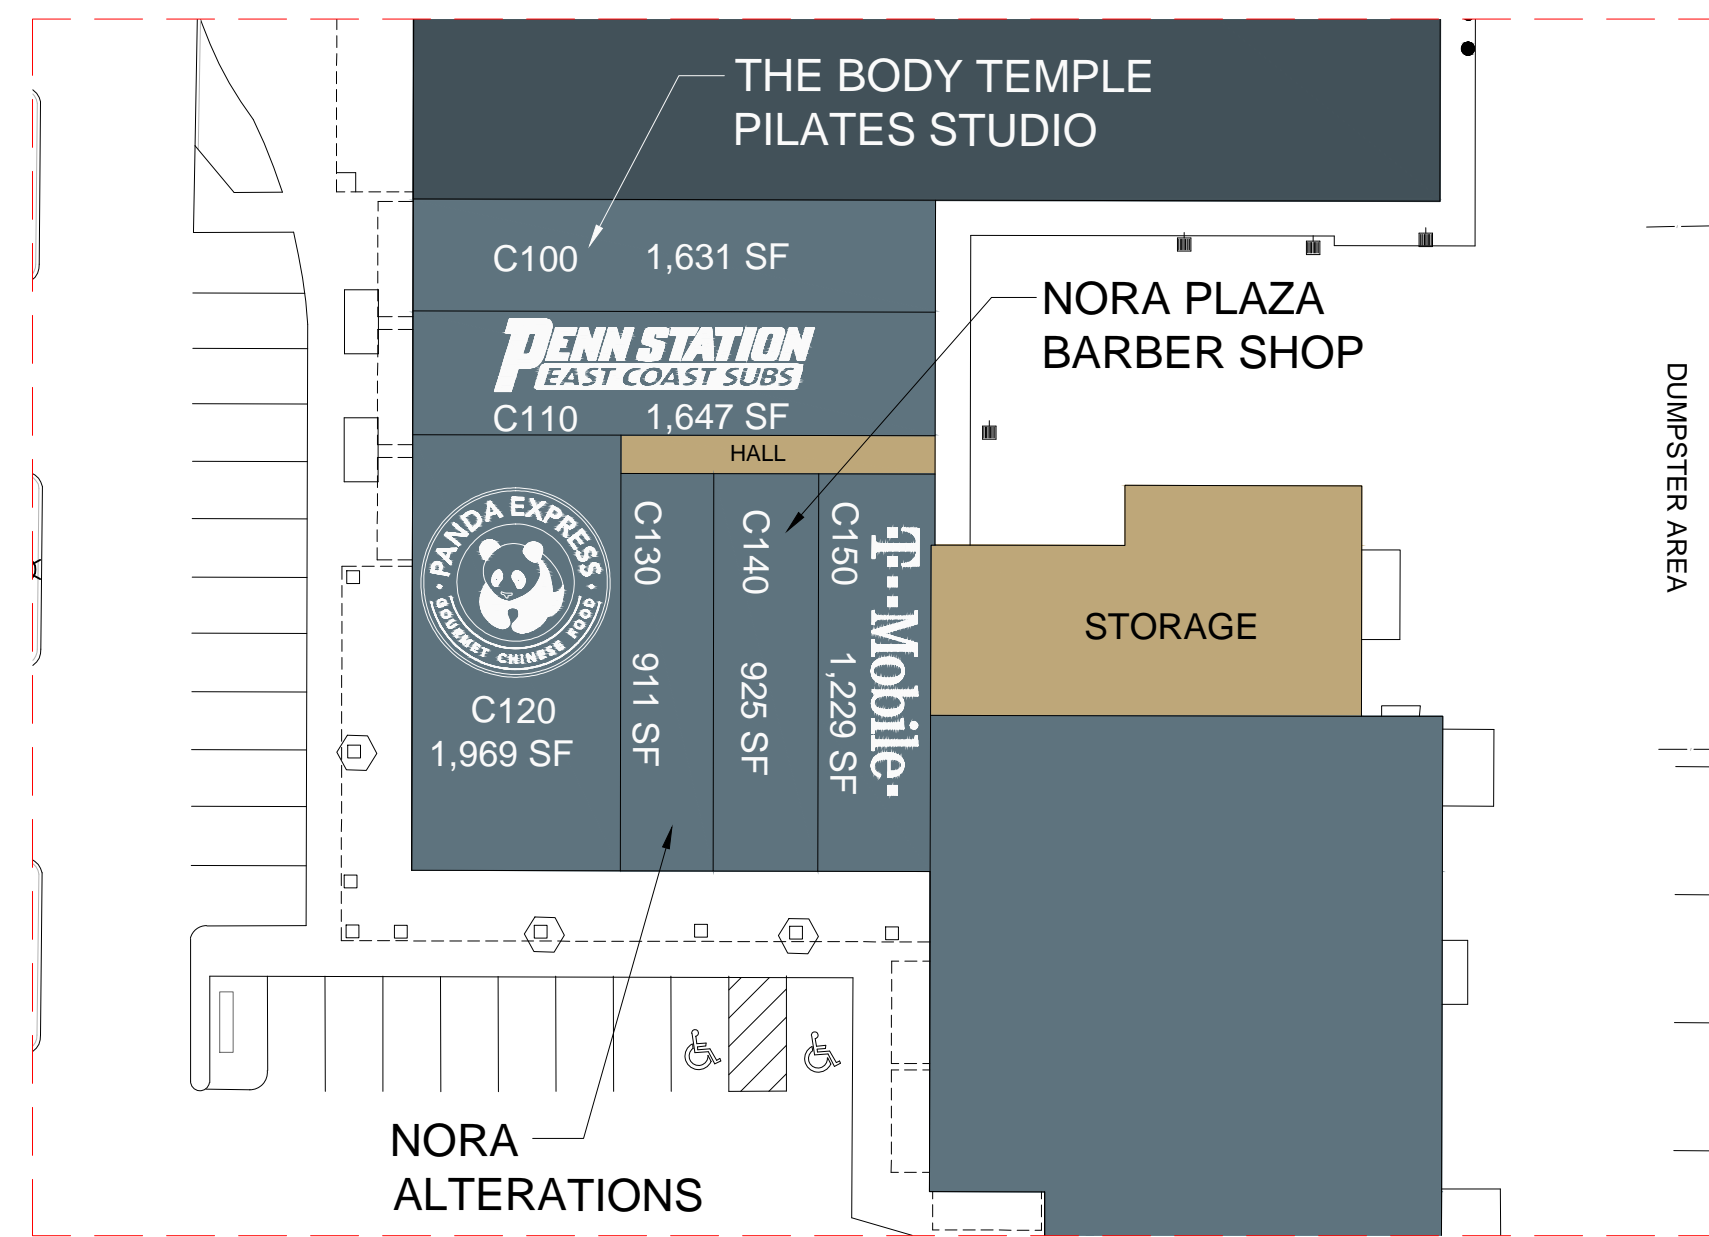

RETAIL "A"  
Scale: 1" = 30'

RETAIL "B"  
Scale: 1" = 30'

OVERALL SITE  
Scale: 1" = 60'

86TH STREET (42,000 ADT)

MONON TRAIL

MONON TRAIL