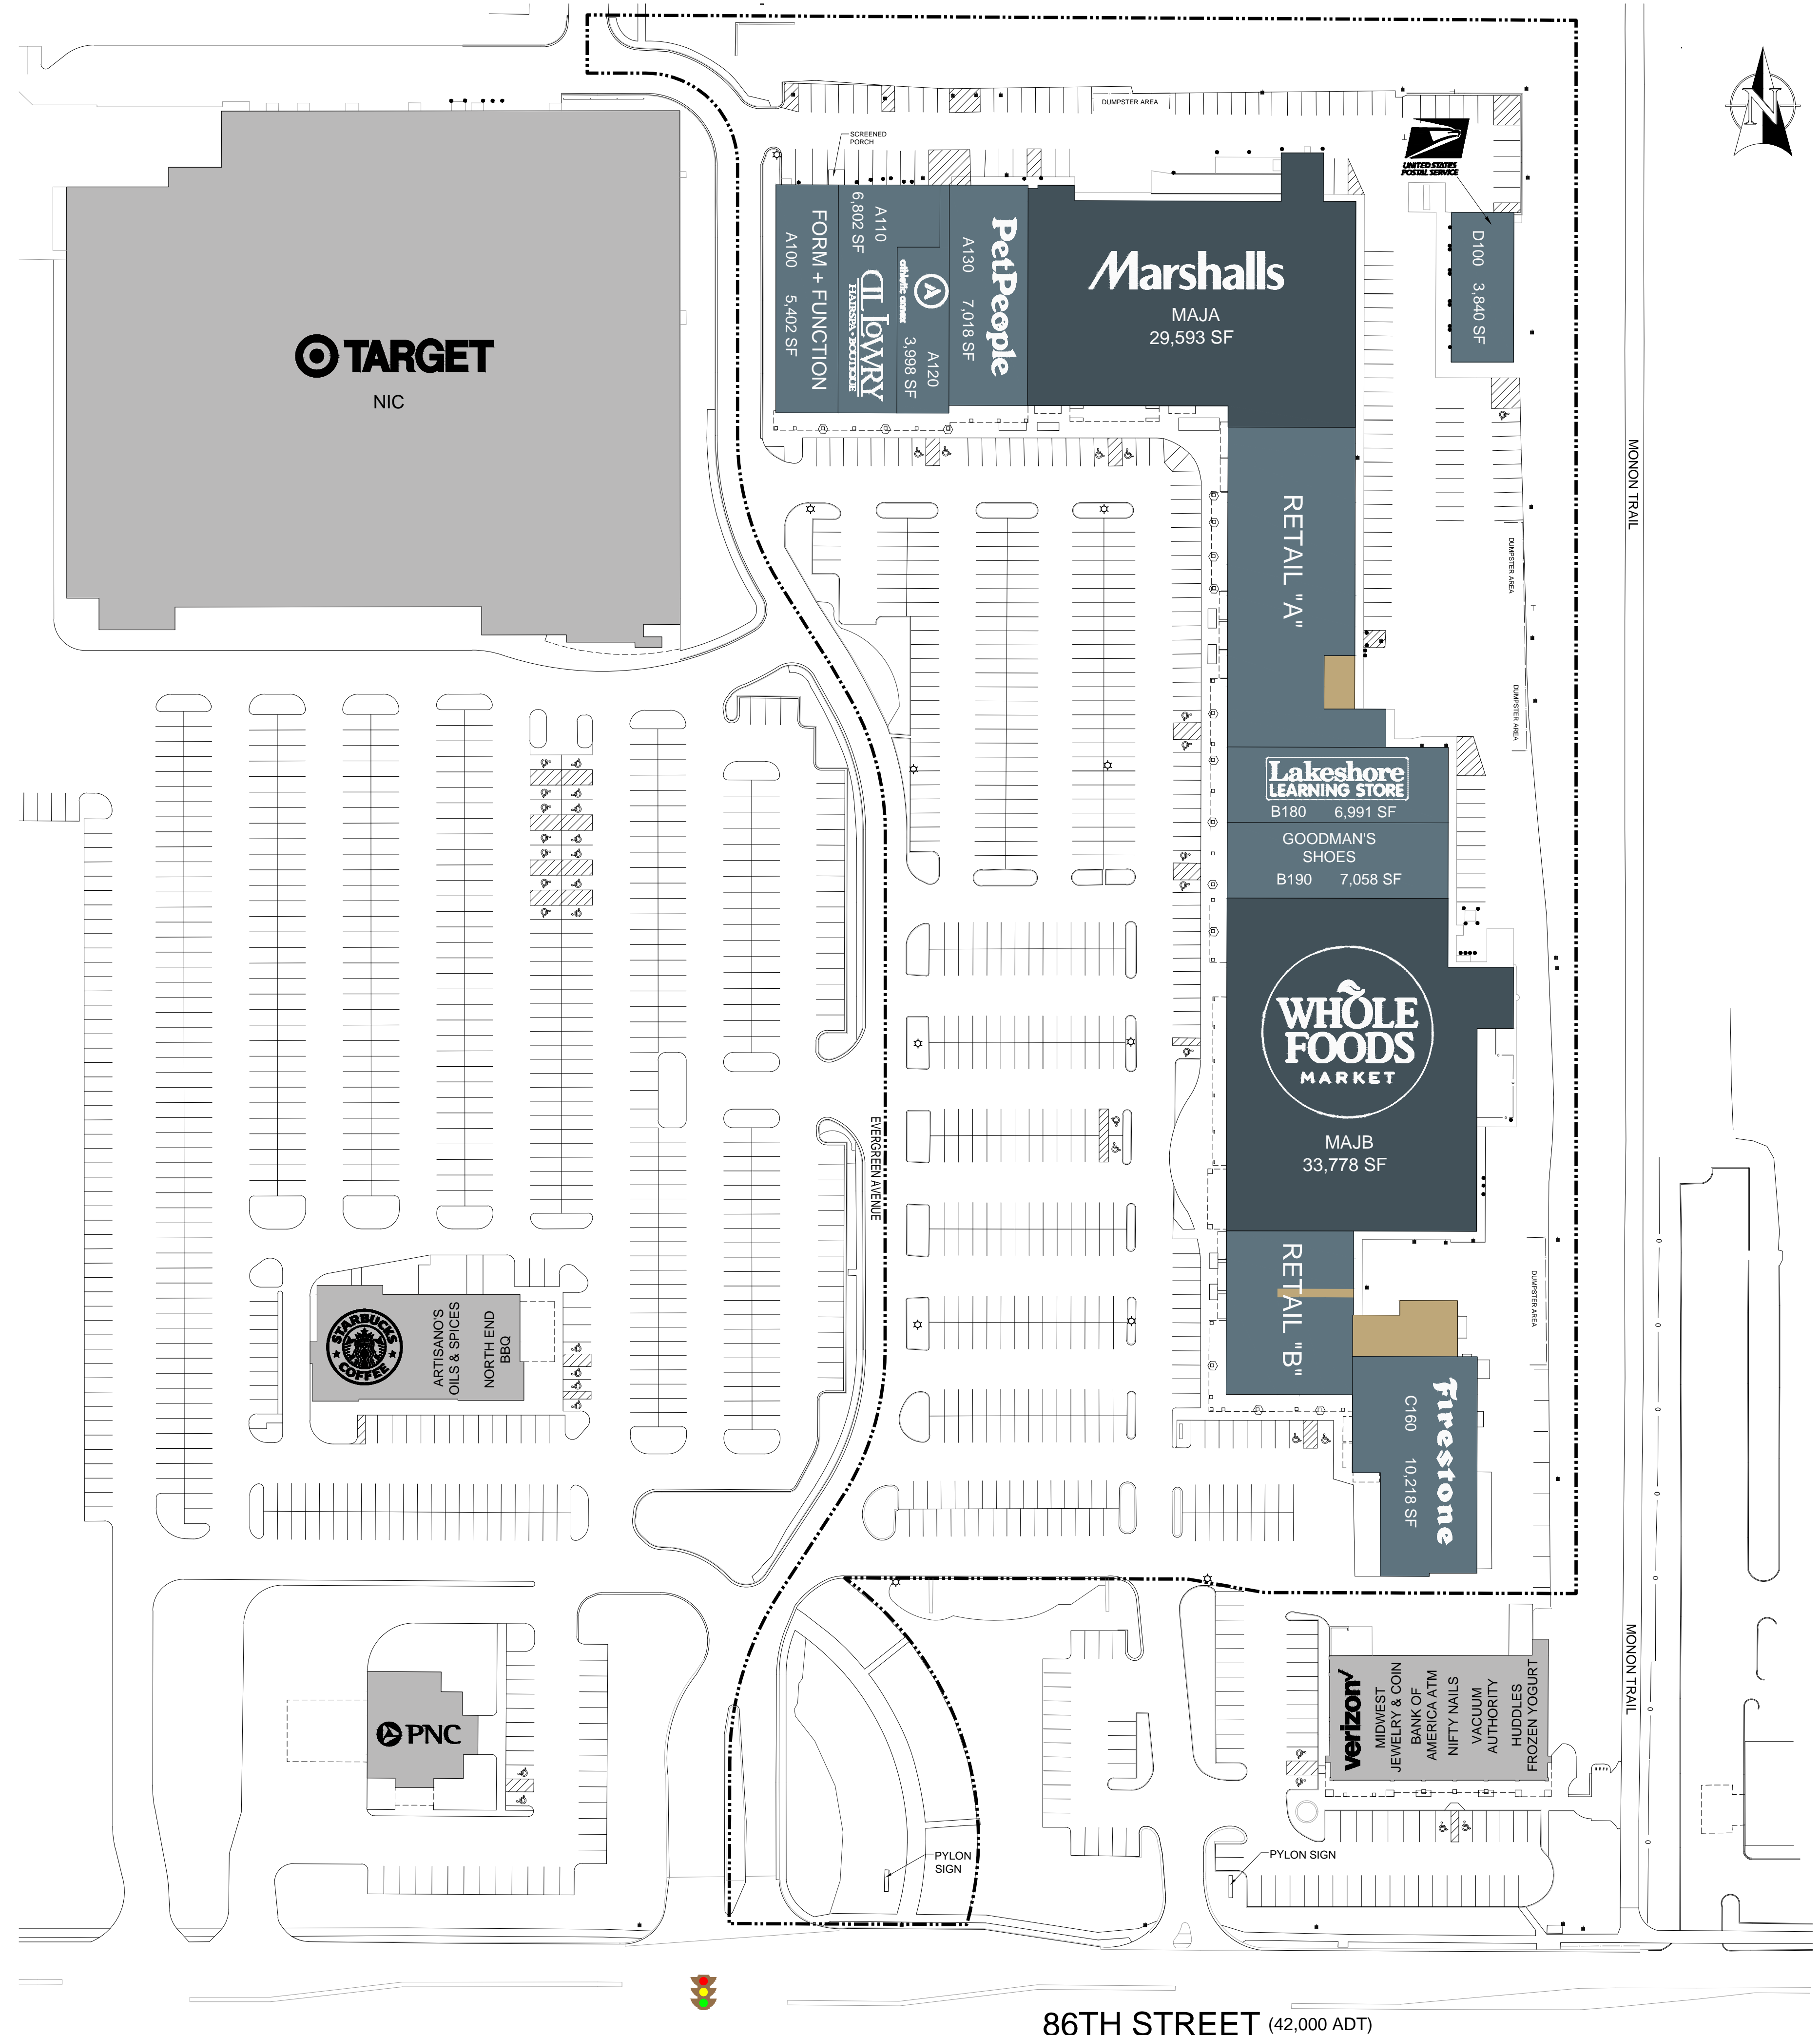

RETAIL "A"  
Scale: 1" = 30'

RETAIL "B"  
Scale: 1" = 30'

OVERALL SITE  
Scale: 1" = 60'

86TH STREET (42,000 ADT)

MONON TRAIL

MONON TRAIL