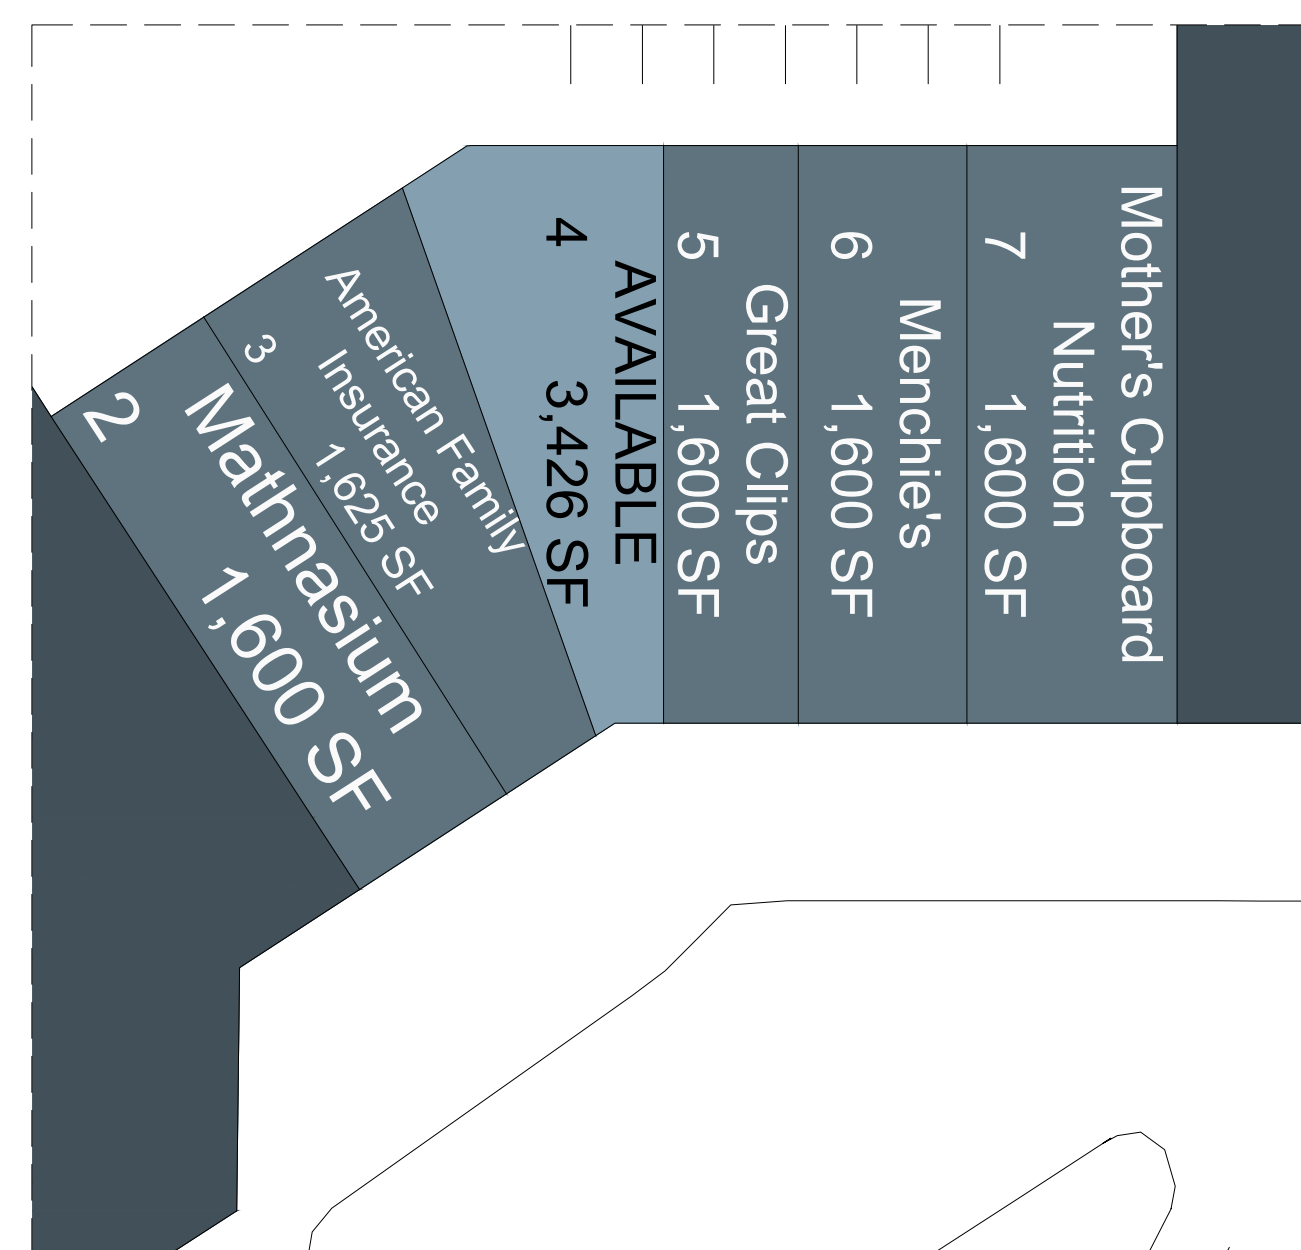

OVERALL SITE PLAN
1" = 110'

RETAIL 'A'
1" = 30'

RETAIL 'B'
1" = 20'

RETAIL 'D'
1" = 30'

RETAIL 'C'
1" = 50'