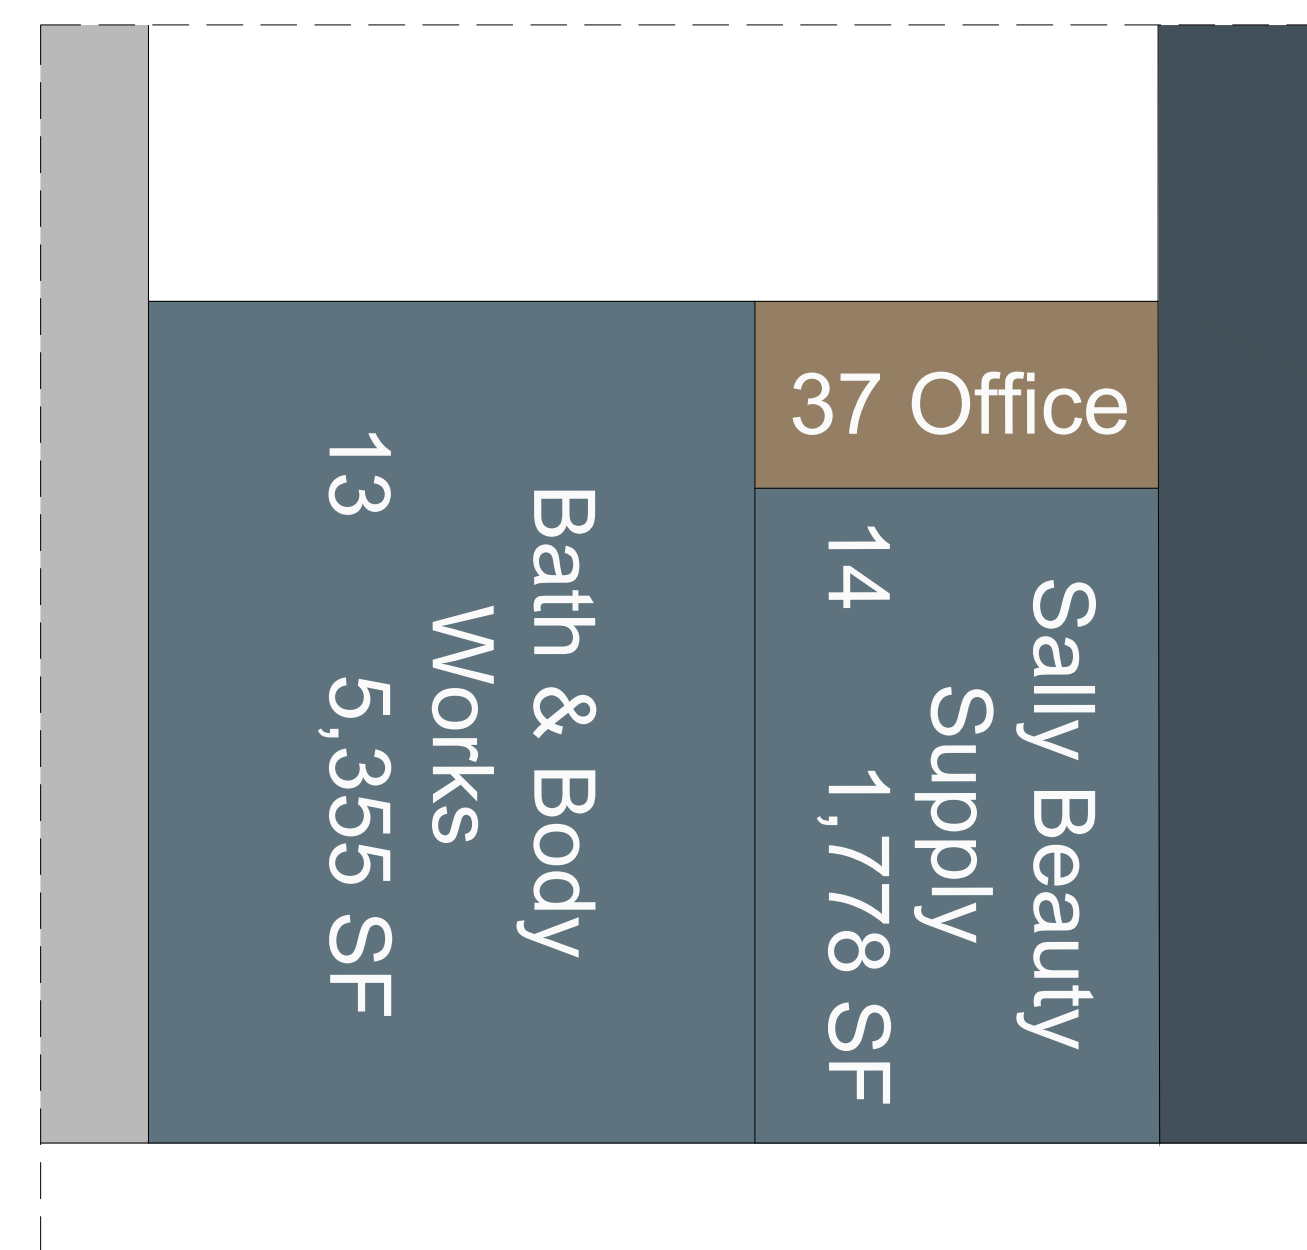

OVERALL SITE PLAN
1" = 110'

RETAIL 'A'
1" = 30'

RETAIL 'B'
1" = 20'

RETAIL 'D'
1" = 30'

RETAIL 'C'
1" = 50'