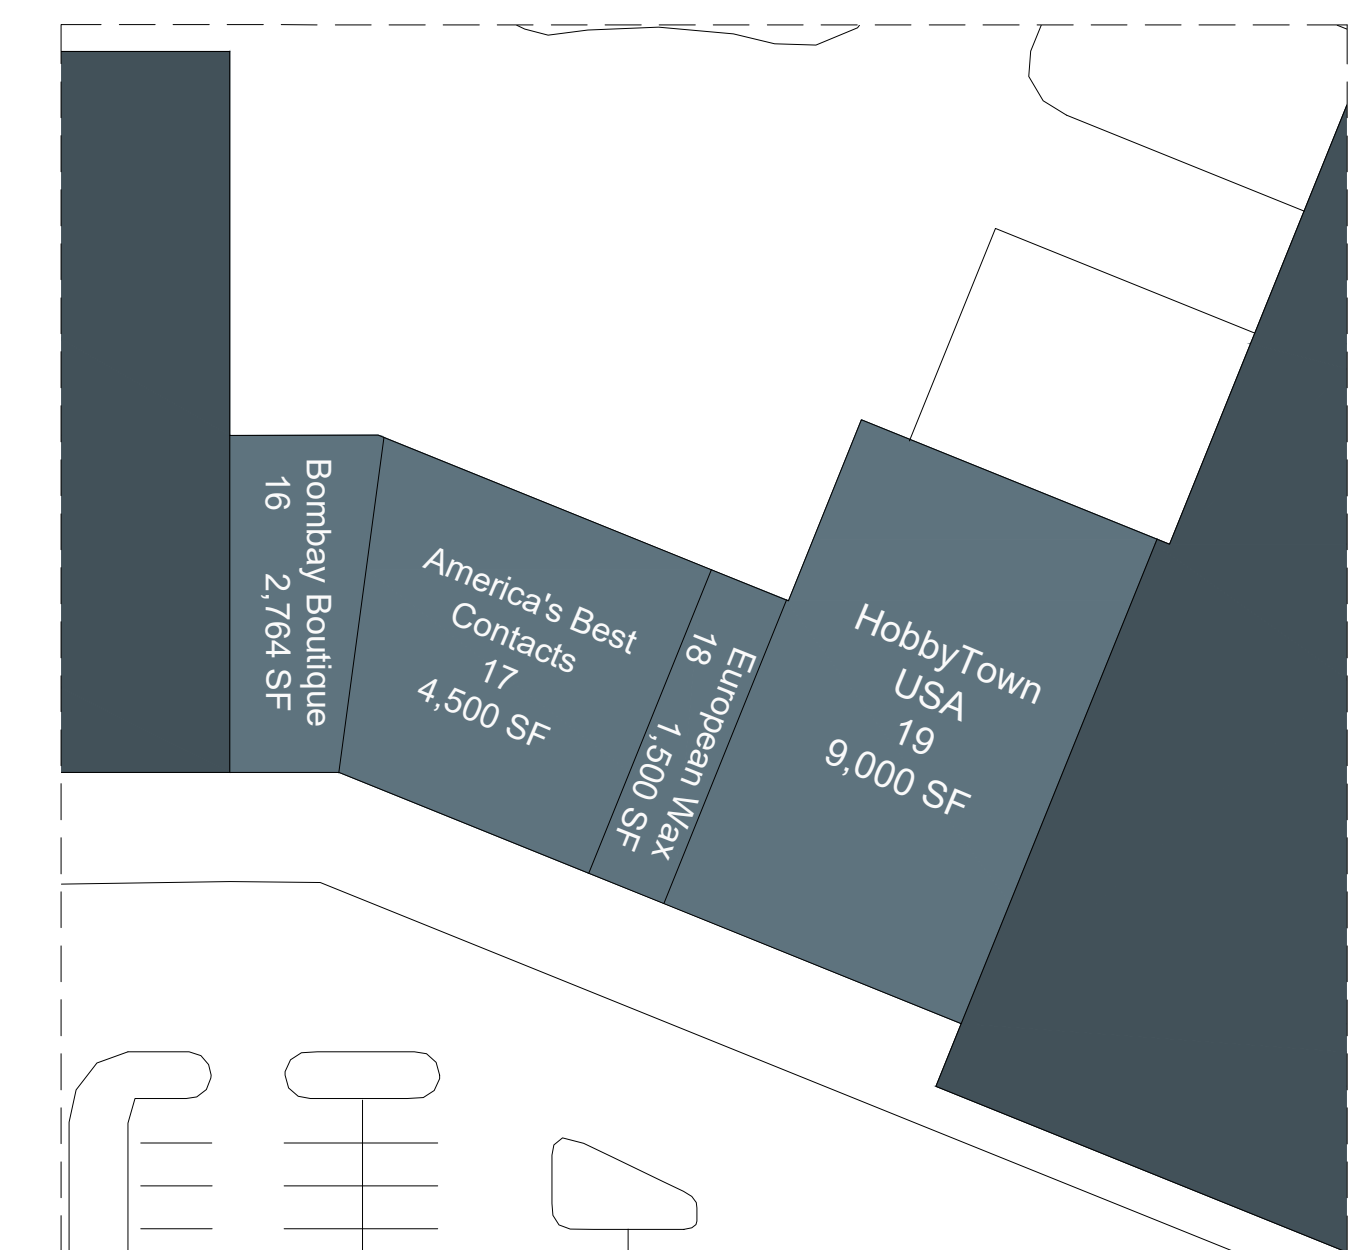

OVERALL SITE PLAN
1" = 110'

RETAIL 'A'
1" = 30'

RETAIL 'B'
1" = 20'

RETAIL 'D'
1" = 30'

RETAIL 'C'
1" = 50'