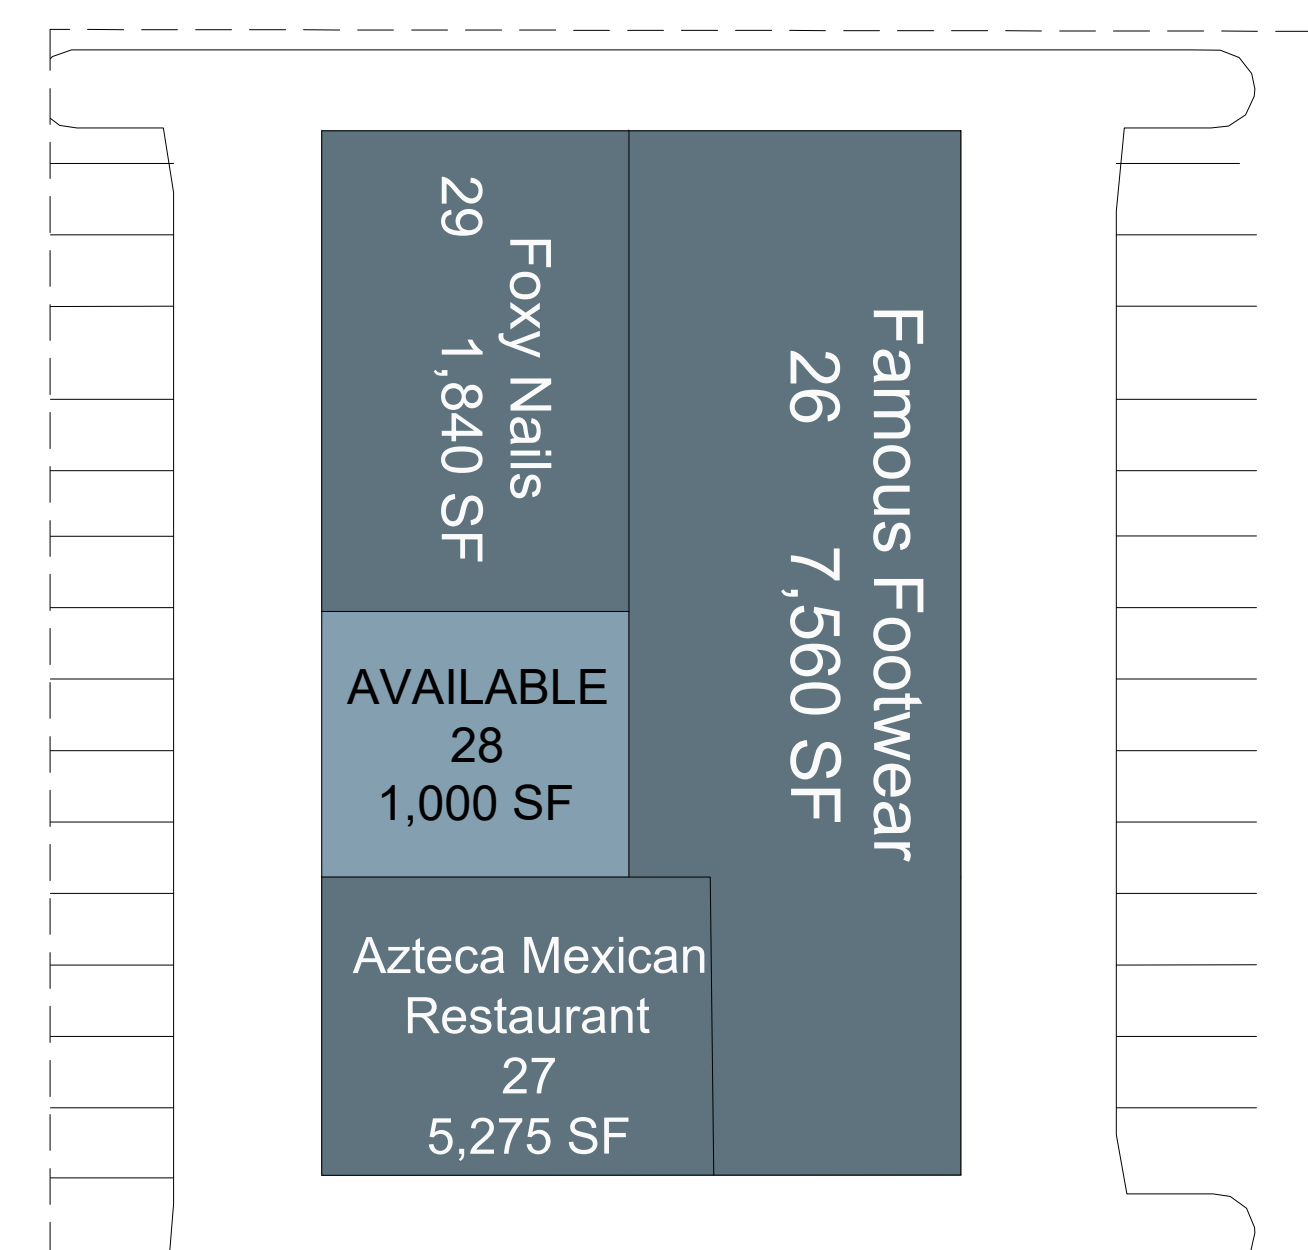

OVERALL SITE PLAN
1" = 110'

RETAIL 'A'
1" = 30'

RETAIL 'B'
1" = 20'

RETAIL 'D'
1" = 30'

RETAIL 'C'
1" = 50'