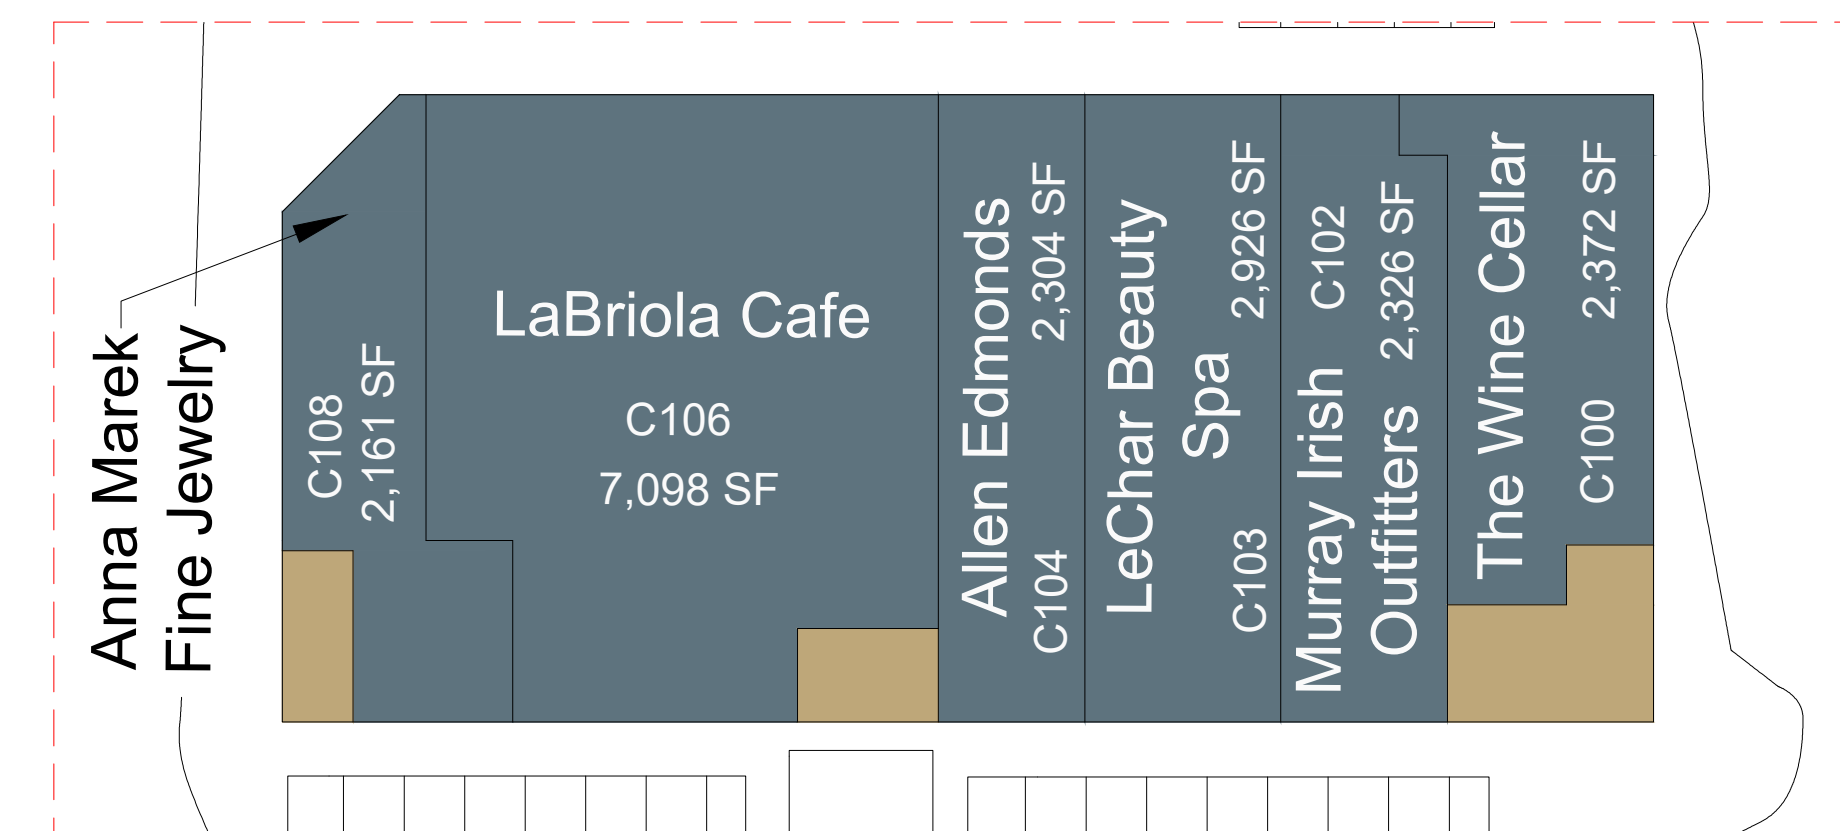

RETAIL "A"
SCALE: 1" = 30'

RETAIL "C" 2ND FLOOR
SCALE: 1" = 30'

OVERALL SITE PLAN
SCALE: 1" = 60'

RETAIL "B" 2ND FLOOR
SCALE: 1" = 30'

RETAIL "B"
SCALE: 1" = 30'