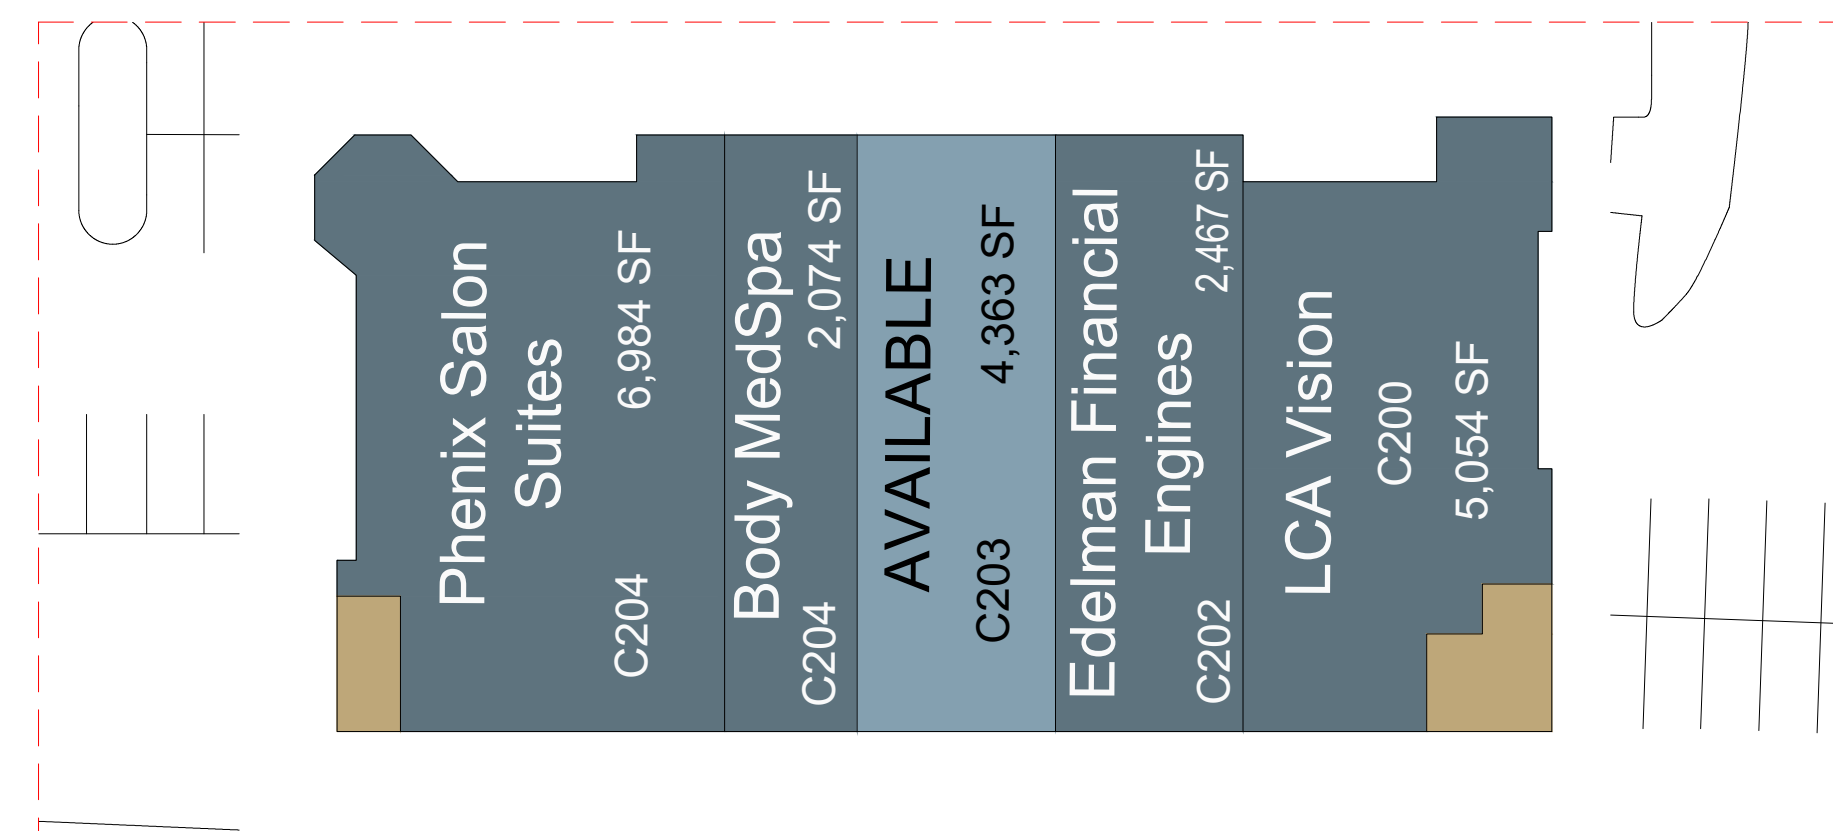

RETAIL "A"
SCALE: 1" = 30'

RETAIL "C" 2ND FLOOR
SCALE: 1" = 30'

OVERALL SITE PLAN
SCALE: 1" = 60'

RETAIL "B" 2ND FLOOR
SCALE: 1" = 30'

RETAIL "B"
SCALE: 1" = 30'