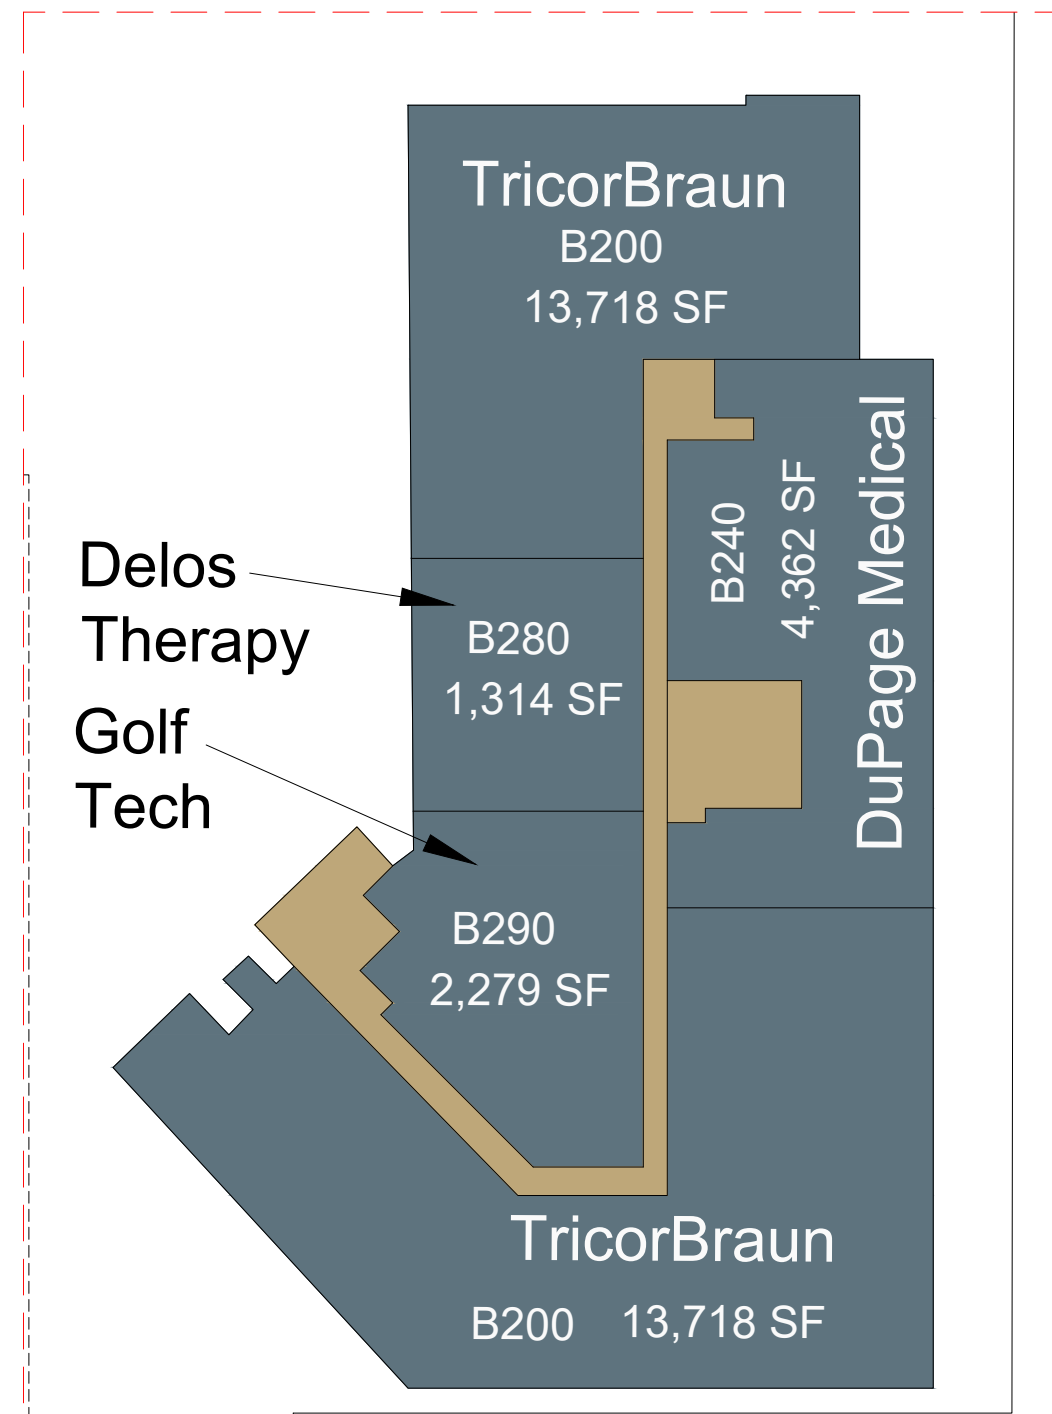

RETAIL "A"
SCALE: 1" = 30'

RETAIL "C" 2ND FLOOR
SCALE: 1" = 30'

OVERALL SITE PLAN
SCALE: 1" = 60'

RETAIL "B" 2ND FLOOR
SCALE: 1" = 30'

RETAIL "B"
SCALE: 1" = 30'