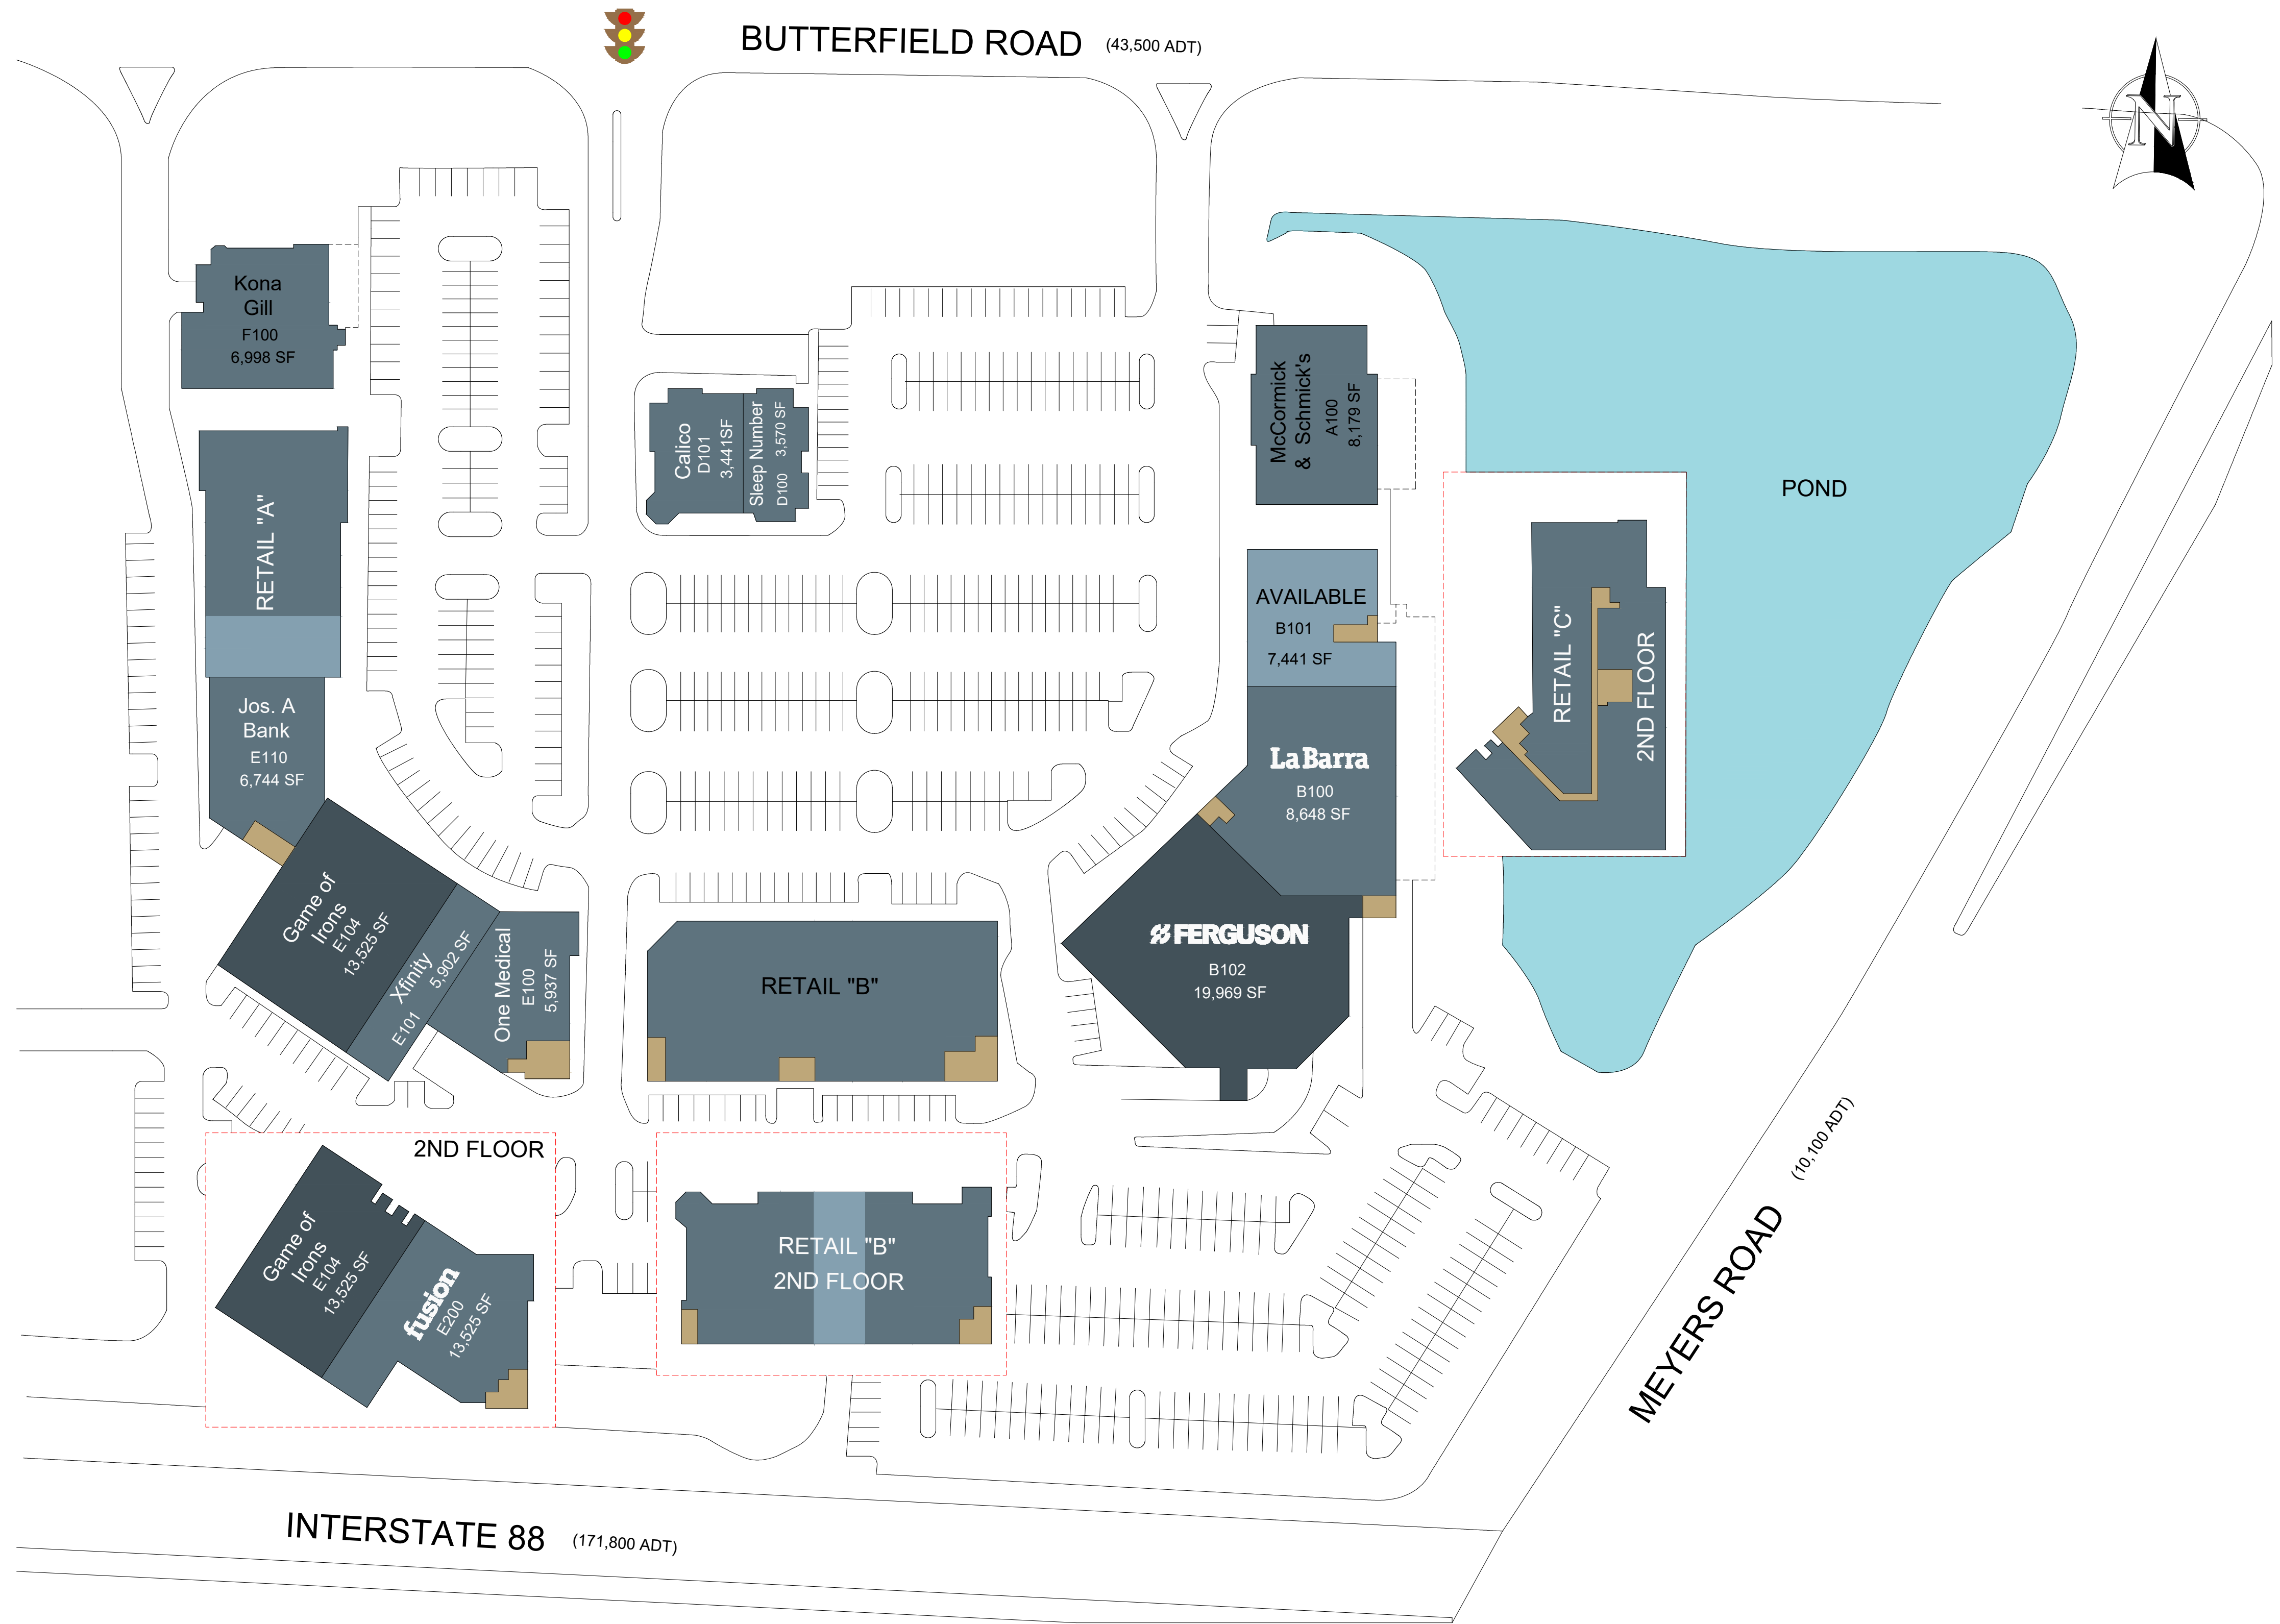

RETAIL "A"
SCALE: 1" = 30'

RETAIL "C" 2ND FLOOR
SCALE: 1" = 30'

OVERALL SITE PLAN
SCALE: 1" = 60'

RETAIL "B" 2ND FLOOR
SCALE: 1" = 30'

RETAIL "B"
SCALE: 1" = 30'