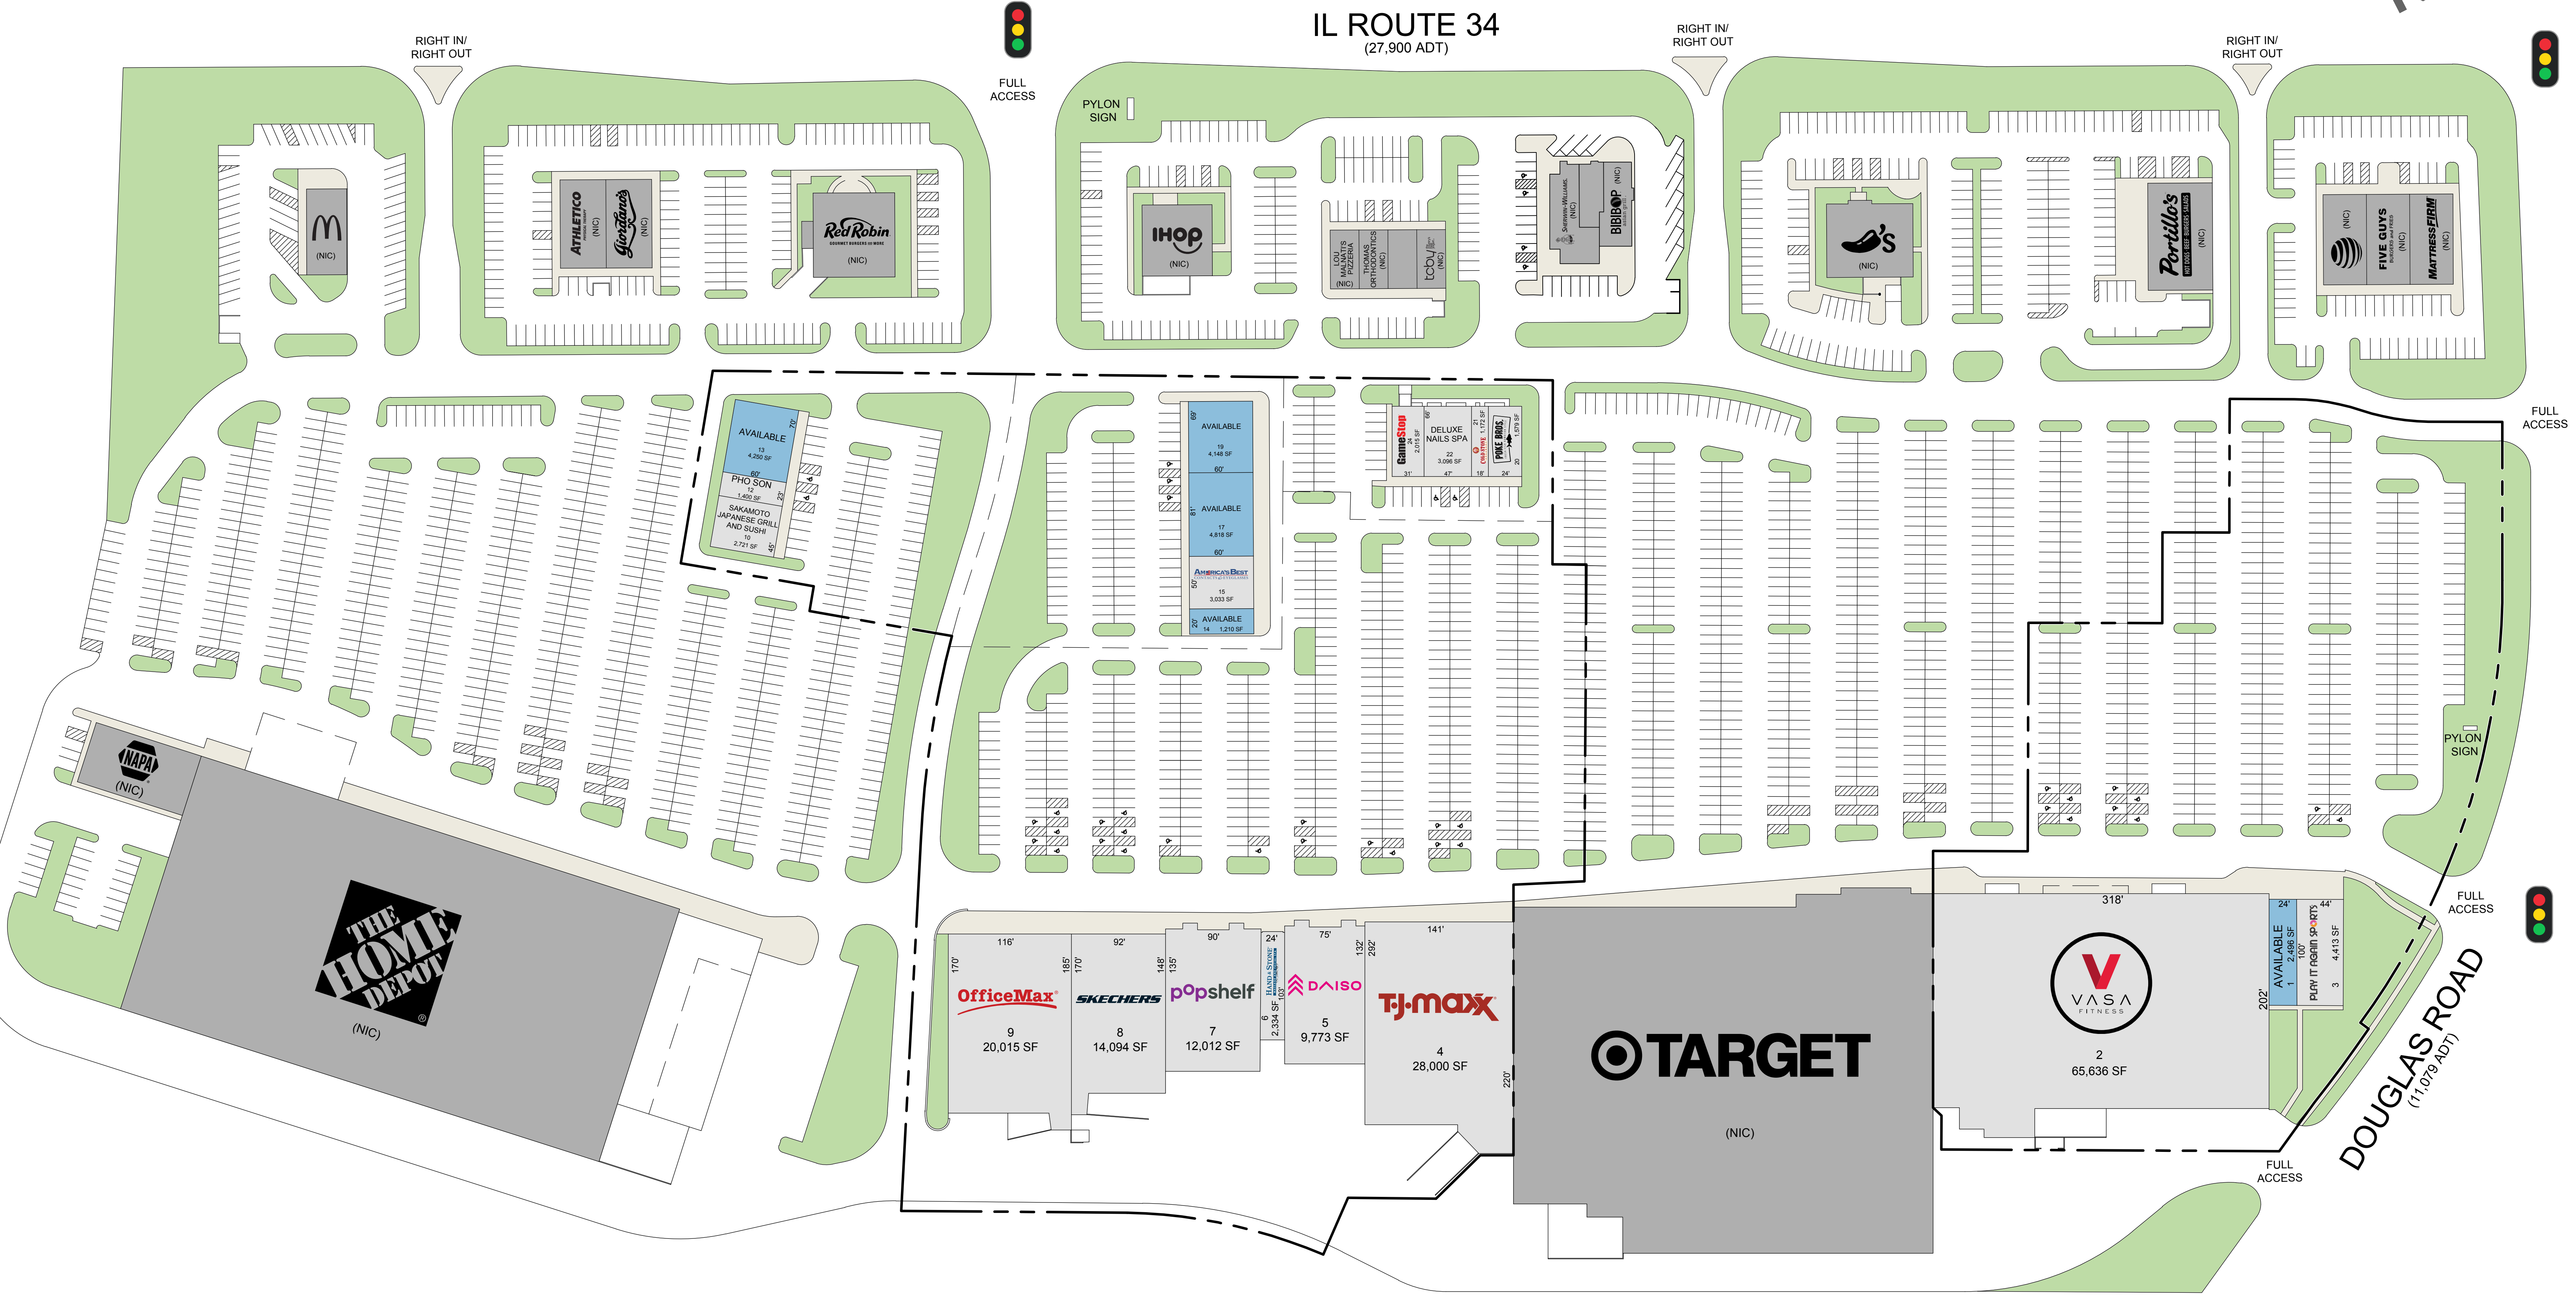

IL ROUTE 34
(27,900 ADT)

RIGHT IN/
RIGHT OUT

FULL ACCESS

PYLON SIGN

RIGHT IN/
RIGHT OUT

RIGHT IN/
RIGHT OUT

FULL ACCESS

FULL ACCESS

DOUGLAS ROAD
(11,079 ADT)

FULL ACCESS

OfficeMax

SKECHERS

popshelf

DAIKO

T.J. MAXX

TARGET

ATHLETICO
(NIC)

Gloriana's
(NIC)

Red Robin
CURRENT BREWERY ON WHEELS
(NIC)

IHOP
(NIC)

LOU MALIN'S PIZZERIA
(NIC)

MALIN'S ORTHODONTICS
(NIC)

LOU MALIN'S
(NIC)

GameStop
(NIC)

DELUXE NAILS SPA
(NIC)

FIVE GUYS
BURGER BAR & PUB
(NIC)

MATTRESS FIRM
(NIC)

Porillo's
(NIC)

i's
(NIC)

AVAILABLE
13
4,250 SF

PHO SON
12
1,450 SF

SAKAMOTO
JAPANESE GRILL
AND SUSHI
18
2,721 SF