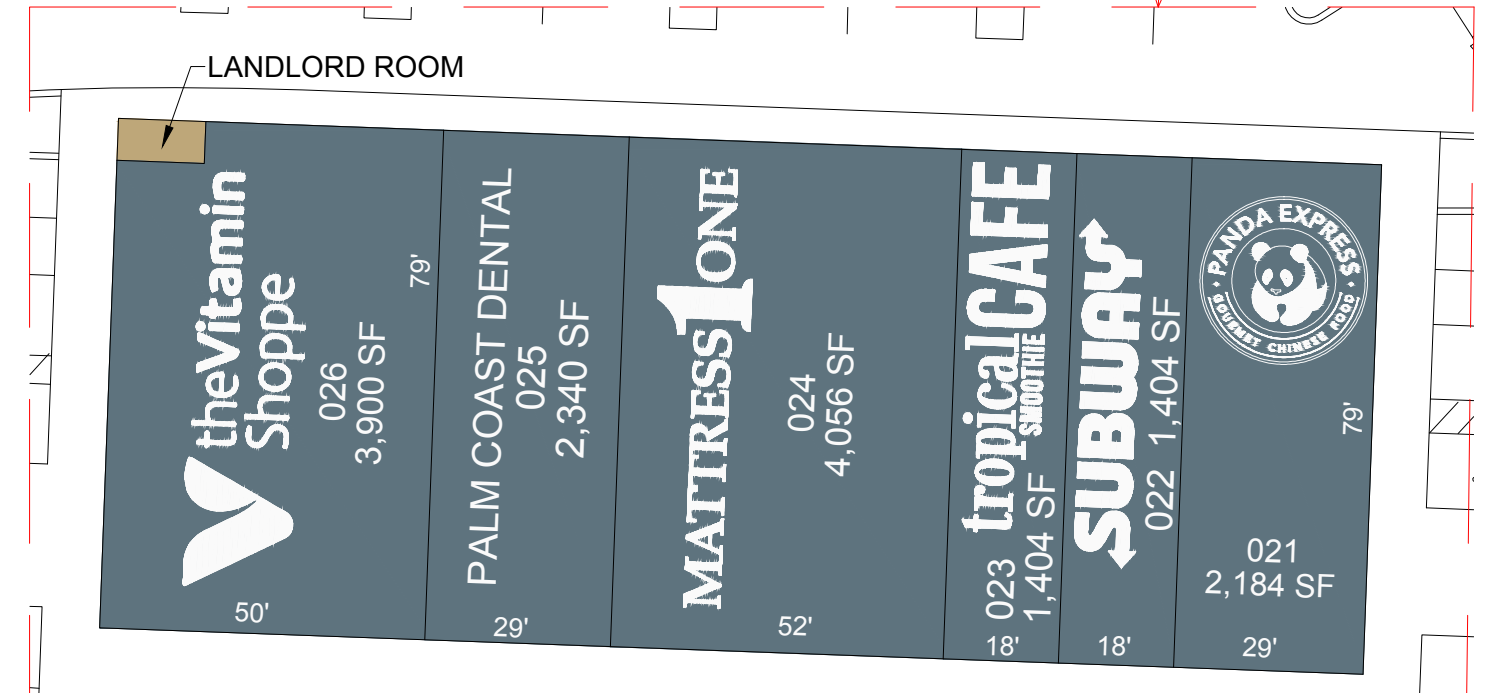

RETAIL  
Scale 1"= 40'

OVERALL  
Scale 1"= 100'

RETAIL  
Scale 1"= 30'

RETAIL  
Scale 1"= 30'