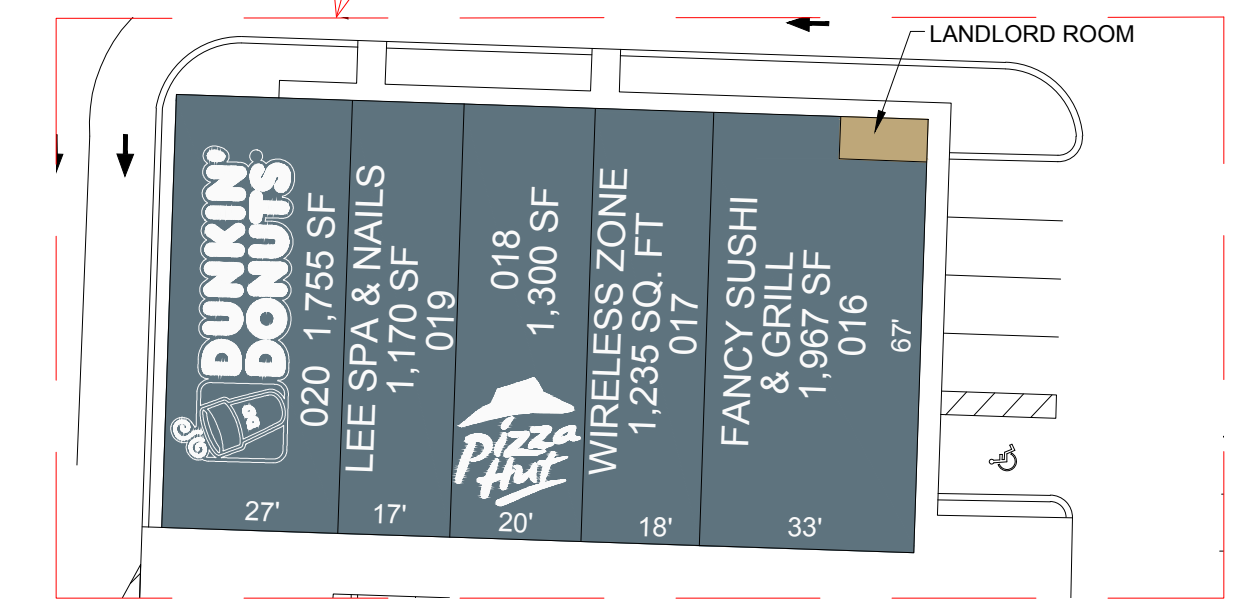

RETAIL  
Scale 1"= 40'

OVERALL  
Scale 1"= 100'

RETAIL  
Scale 1"= 30'

RETAIL  
Scale 1"= 30'