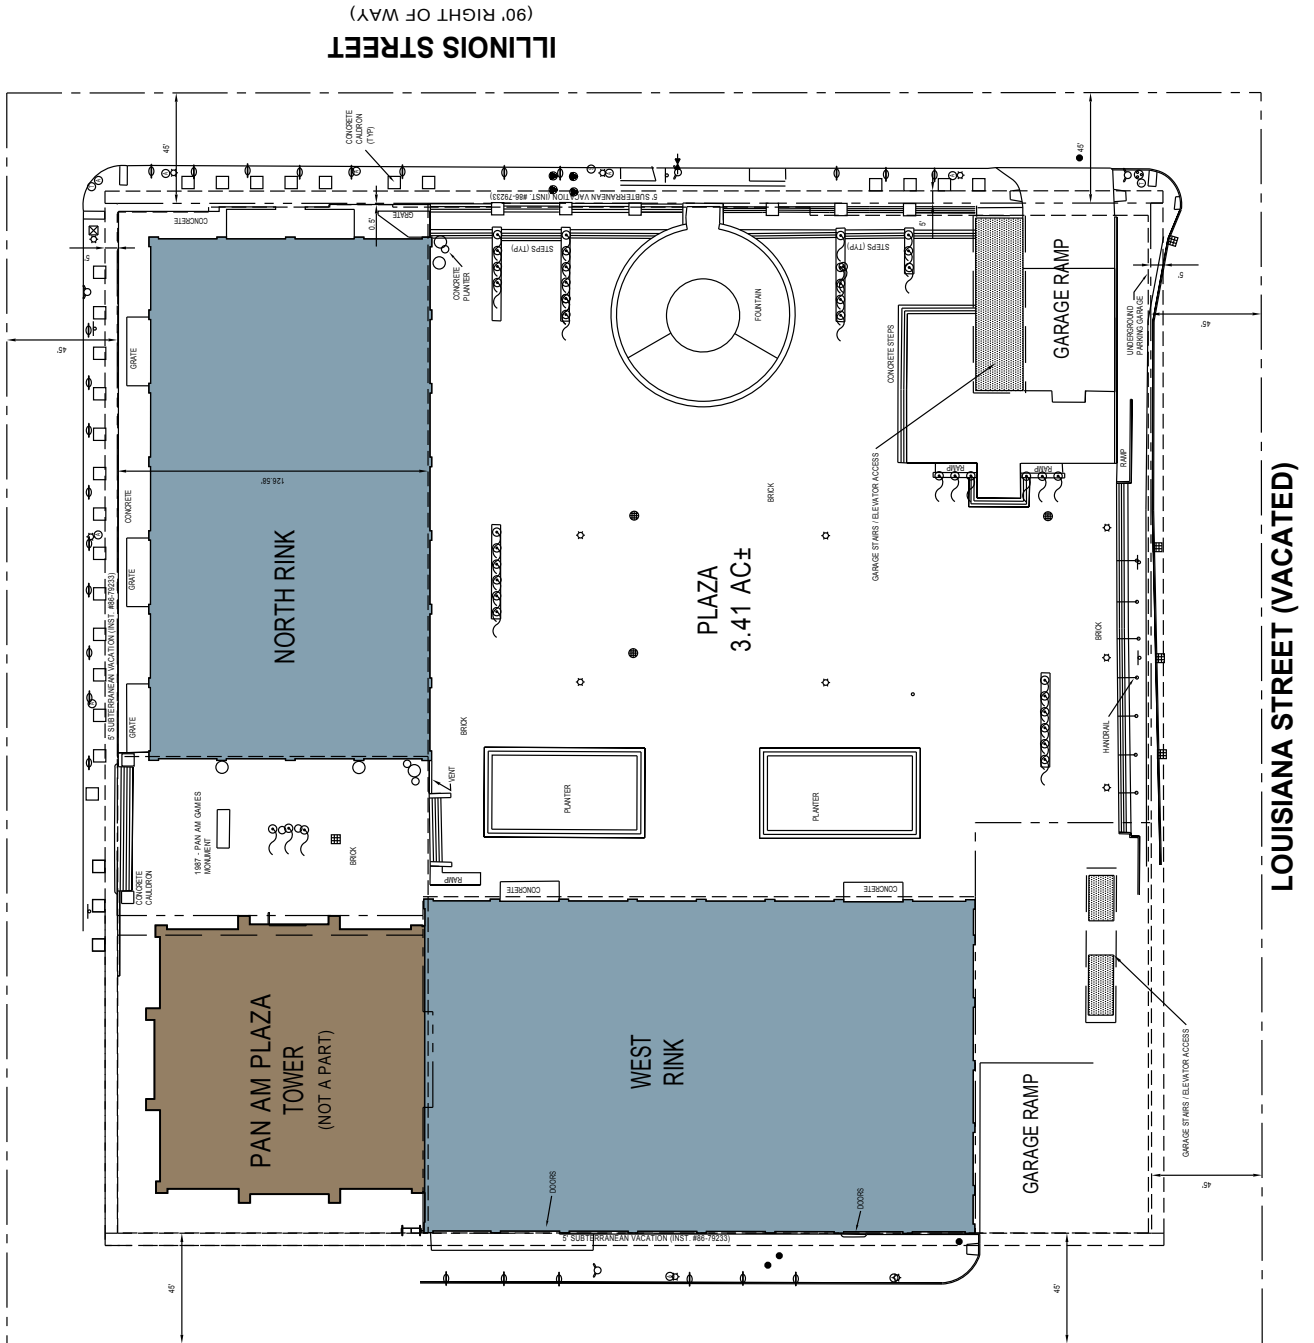

317-577-5600 kiterealty.com

KRG
LISTED
NYSE

PAN AM PLAZA

201 South Capitol | Indianapolis, IN 46204

GEORGIA STREET
(90' RIGHT OF WAY)

CAPITOL AVENUE
(90' RIGHT OF WAY)

LOUISIANA STREET (VACATED)

317-577-5600 kiterealty.com