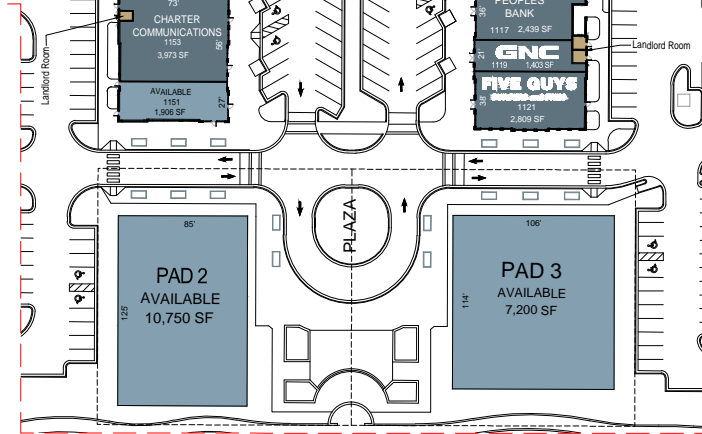

OVERALL
SCALE: 1" = 200'

PHASE II SHOPS
SCALE: 1" = 40'

PHASE II SHOPS
SCALE: 1" = 40'

PHASE I SHOPS
SCALE: 1" = 60'

PHASE II SHOPS
SCALE: 1" = 60'

PHASE II SHOPS
SCALE: 1" = 30'

PHASE I SHOPS
SCALE: 1" = 40'

PHASE I SHOPS
SCALE: 1" = 60'

PHASE I SHOPS
SCALE: 1" = 60'