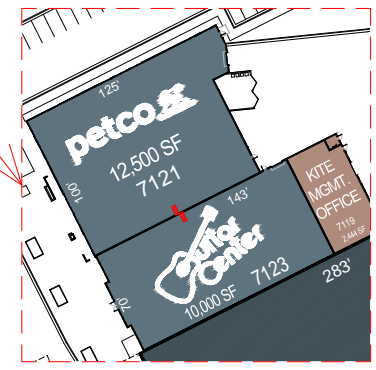

OVERALL
SCALE: 1" = 200'

PHASE II SHOPS
SCALE: 1" = 40'

PHASE II SHOPS
SCALE: 1" = 40'

PHASE I SHOPS
SCALE: 1" = 60'

PHASE II SHOPS
SCALE: 1" = 60'

PHASE II SHOPS
SCALE: 1" = 30'

PHASE I SHOPS
SCALE: 1" = 40'

PHASE I SHOPS
SCALE: 1" = 60'

PHASE I SHOPS
SCALE: 1" = 60'