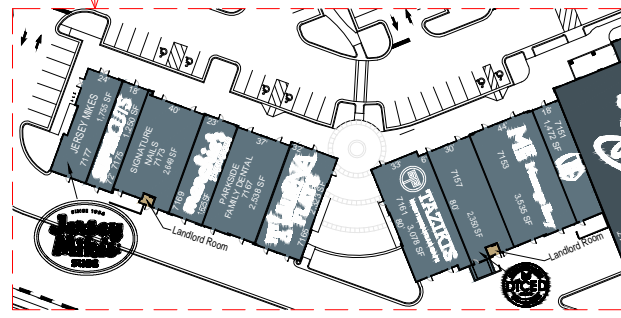

OVERALL
SCALE: 1" = 200'

PHASE II SHOPS
SCALE: 1" = 40'

PHASE II SHOPS
SCALE: 1" = 40'

PHASE I SHOPS
SCALE: 1" = 60'

PHASE II SHOPS
SCALE: 1" = 60'

PHASE II SHOPS
SCALE: 1" = 30'

PHASE I SHOPS
SCALE: 1" = 40'

PHASE I SHOPS
SCALE: 1" = 60'

PHASE I SHOPS
SCALE: 1" = 60'