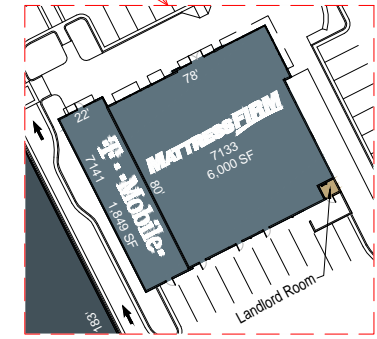

OVERALL
SCALE: 1" = 200'

PHASE II SHOPS
SCALE: 1" = 40'

PHASE II SHOPS
SCALE: 1" = 40'

PHASE I SHOPS
SCALE: 1" = 60'

PHASE II SHOPS
SCALE: 1" = 60'

PHASE II SHOPS
SCALE: 1" = 30'

PHASE I SHOPS
SCALE: 1" = 40'

PHASE I SHOPS
SCALE: 1" = 60'

PHASE I SHOPS
SCALE: 1" = 60'