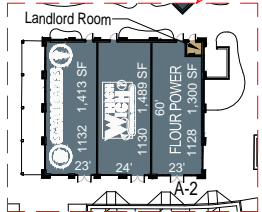

OVERALL
SCALE: 1" = 200'

PHASE II SHOPS
SCALE: 1" = 40'

PHASE II SHOPS
SCALE: 1" = 40'

PHASE I SHOPS
SCALE: 1" = 60'

PHASE II SHOPS
SCALE: 1" = 60'

PHASE II SHOPS
SCALE: 1" = 30'

PHASE I SHOPS
SCALE: 1" = 40'

PHASE I SHOPS
SCALE: 1" = 60'