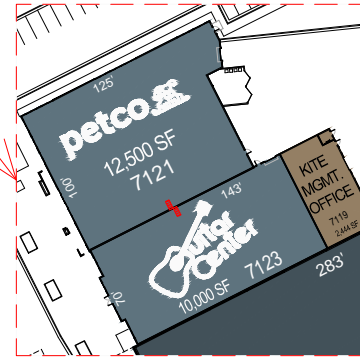

OVERALL
SCALE: 1" = 200'

PHASE II SHOPS
SCALE: 1" = 40'

PHASE II SHOPS
SCALE: 1" = 40'

PHASE I SHOPS
SCALE: 1" = 60'

PHASE II SHOPS
SCALE: 1" = 60'

PHASE II SHOPS
SCALE: 1" = 30'

PHASE I SHOPS
SCALE: 1" = 40'

PHASE I SHOPS
SCALE: 1" = 60'