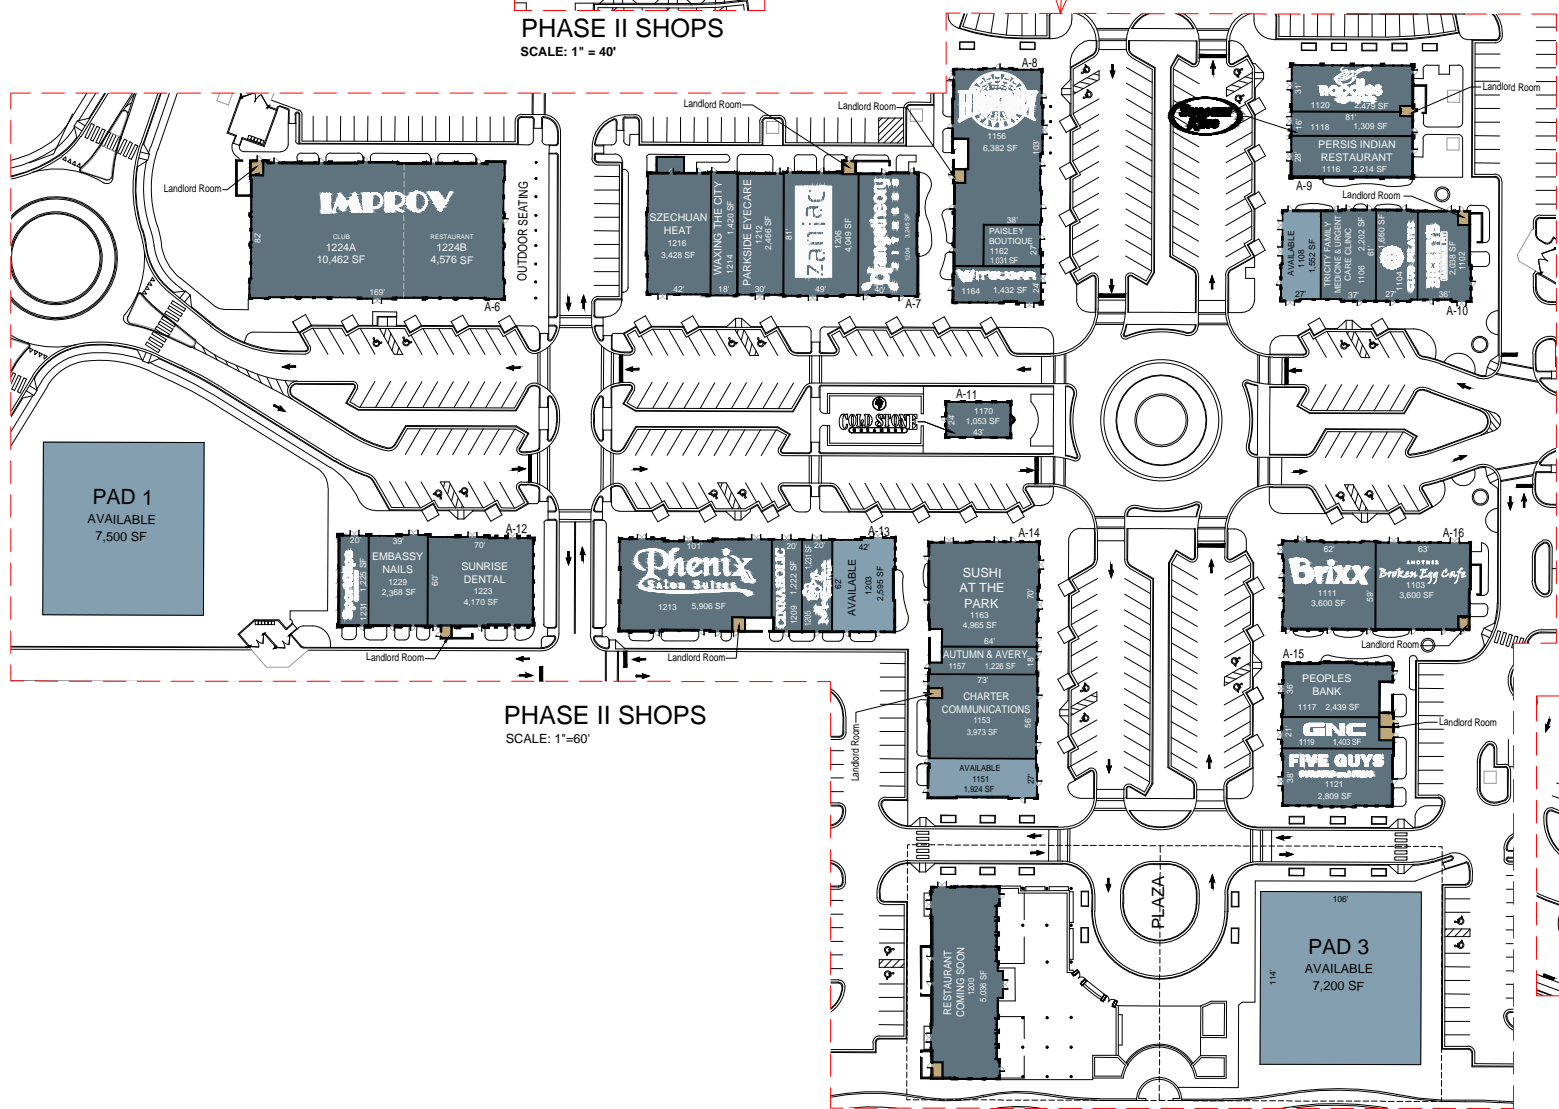

OVERALL
SCALE: 1" = 200'

PHASE II SHOPS
SCALE: 1" = 40'

PHASE II SHOPS
SCALE: 1" = 40'

PHASE I SHOPS
SCALE: 1" = 60'

PHASE II SHOPS
SCALE: 1" = 60'

PHASE II SHOPS
SCALE: 1" = 30'

PHASE I SHOPS
SCALE: 1" = 40'

PHASE I SHOPS
SCALE: 1" = 60'