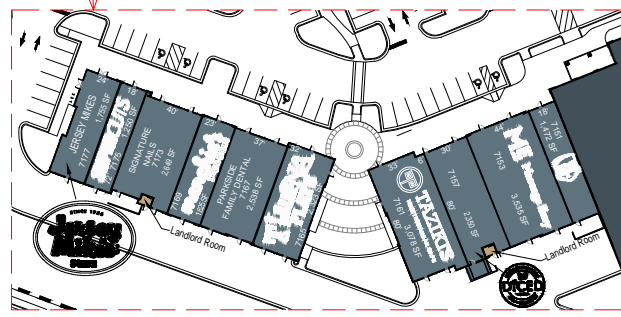

OVERALL
SCALE: 1" = 200'

PHASE II SHOPS
SCALE: 1" = 40'

PHASE II SHOPS
SCALE: 1" = 40'

PHASE I SHOPS
SCALE: 1" = 60'

PHASE II SHOPS
SCALE: 1" = 60'

PHASE II SHOPS
SCALE: 1" = 30'

PHASE I SHOPS
SCALE: 1" = 40'

PHASE I SHOPS
SCALE: 1" = 60'