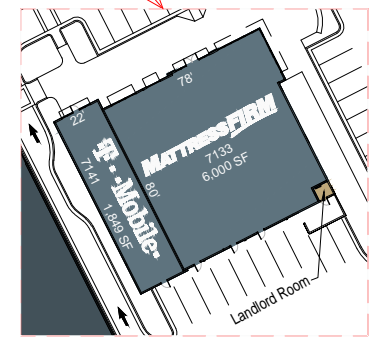

OVERALL
SCALE: 1" = 200'

PHASE II SHOPS
SCALE: 1" = 40'

PHASE II SHOPS
SCALE: 1" = 40'

PHASE I SHOPS
SCALE: 1" = 60'

PHASE II SHOPS
SCALE: 1" = 60'

PHASE II SHOPS
SCALE: 1" = 30'

PHASE I SHOPS
SCALE: 1" = 40'

PHASE I SHOPS
SCALE: 1" = 60'