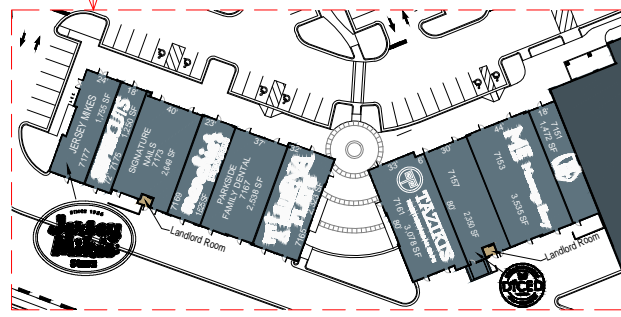

OVERALL
SCALE: 1" = 200'

PHASE II SHOPS
SCALE: 1" = 40'

PHASE II SHOPS
SCALE: 1" = 40'

PHASE I SHOPS
SCALE: 1" = 60'

PHASE II SHOPS
SCALE: 1" = 60'

PHASE II SHOPS
SCALE: 1" = 30'

PHASE I SHOPS
SCALE: 1" = 40'

PHASE I SHOPS
SCALE: 1" = 60'