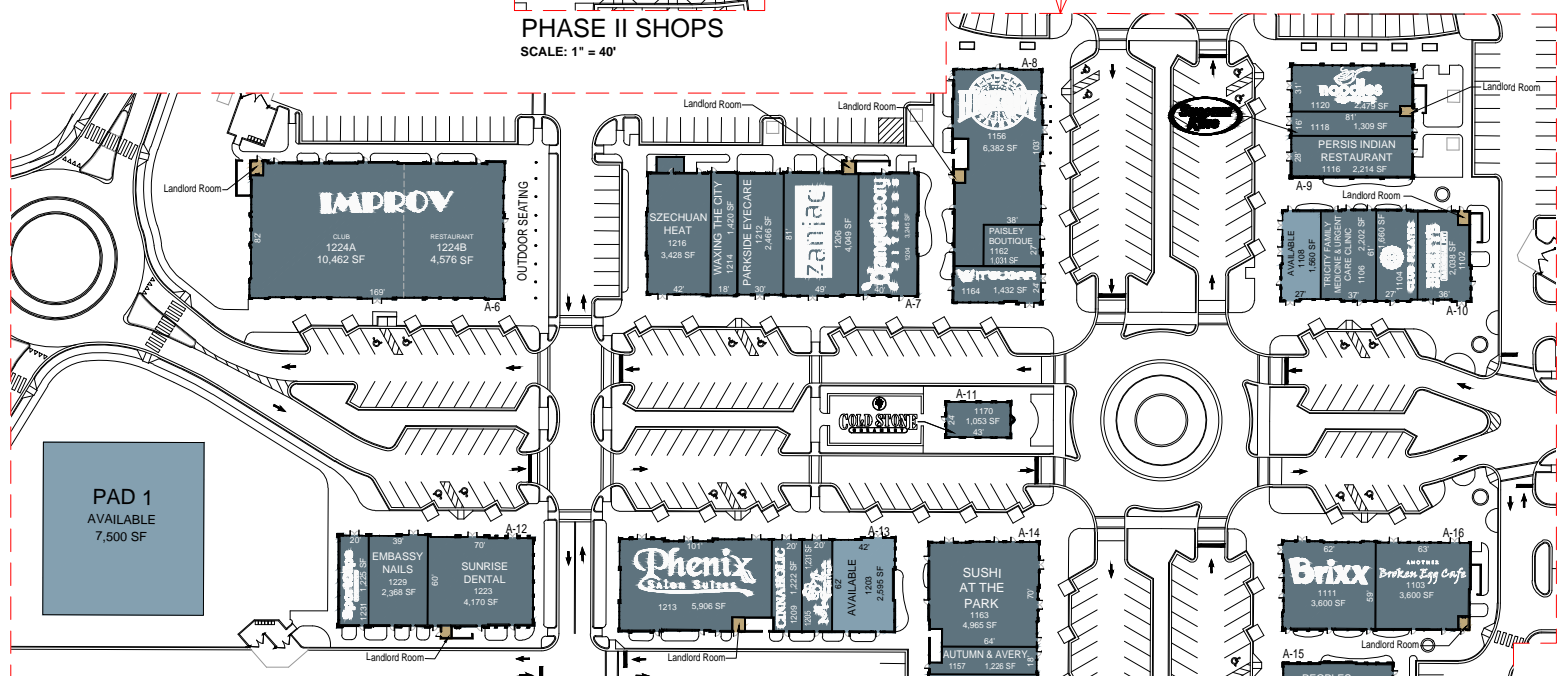

OVERALL
SCALE: 1" = 200'

PHASE II SHOPS
SCALE: 1" = 40'

PHASE II SHOPS
SCALE: 1" = 40'

PHASE I SHOPS
SCALE: 1" = 60'

PHASE II SHOPS
SCALE: 1" = 60'

PHASE II SHOPS
SCALE: 1" = 30'

PHASE I SHOPS
SCALE: 1" = 40'

PHASE I SHOPS
SCALE: 1" = 60'