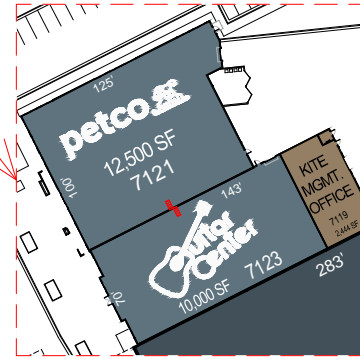

OVERALL
SCALE: 1" = 200'

PHASE II SHOPS
SCALE: 1" = 40'

PHASE II SHOPS
SCALE: 1" = 40'

PHASE I SHOPS
SCALE: 1" = 60'

PHASE II SHOPS
SCALE: 1" = 60'

PHASE II SHOPS
SCALE: 1" = 30'

PHASE I SHOPS
SCALE: 1" = 40'

PHASE I SHOPS
SCALE: 1" = 60'