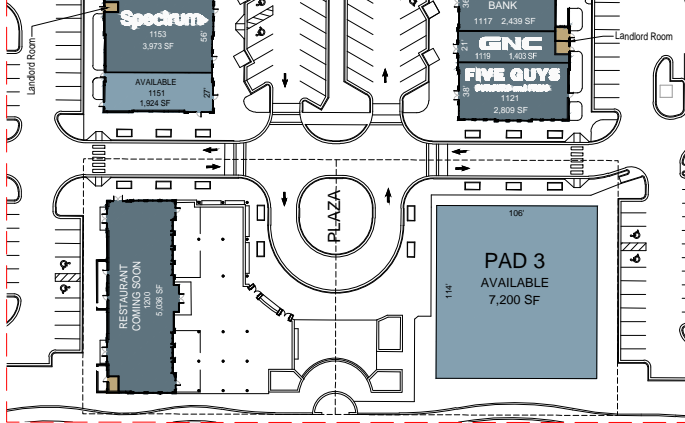

OVERALL
SCALE: 1" = 200'

PHASE II SHOPS
SCALE: 1" = 40'

PHASE II SHOPS
SCALE: 1" = 40'

PHASE I SHOPS
SCALE: 1" = 60'

PHASE II SHOPS
SCALE: 1" = 60'

PHASE II SHOPS
SCALE: 1" = 30'

PHASE I SHOPS
SCALE: 1" = 40'

PHASE I SHOPS
SCALE: 1" = 60'