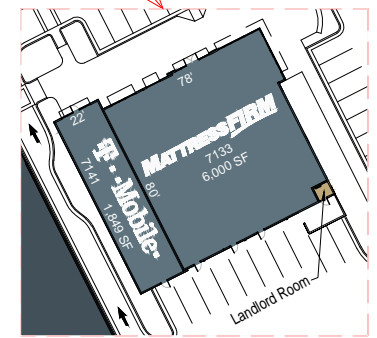

OVERALL
SCALE: 1" = 200'

PHASE II SHOPS
SCALE: 1" = 40'

PHASE II SHOPS
SCALE: 1" = 40'

PHASE I SHOPS
SCALE: 1" = 60'

PHASE II SHOPS
SCALE: 1" = 60'

PHASE II SHOPS
SCALE: 1" = 30'

PHASE I SHOPS
SCALE: 1" = 40'

PHASE I SHOPS
SCALE: 1" = 60'