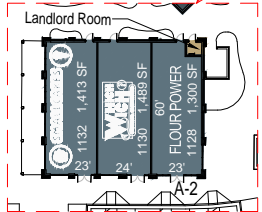

OVERALL
SCALE: 1" = 200'

PHASE II SHOPS
SCALE: 1" = 40'

PHASE II SHOPS
SCALE: 1" = 40'

PHASE I SHOPS
SCALE: 1" = 60'

PHASE II SHOPS
SCALE: 1" = 60'

PHASE II SHOPS
SCALE: 1" = 30'

PHASE I SHOPS
SCALE: 1" = 40'

PHASE I SHOPS
SCALE: 1" = 60'