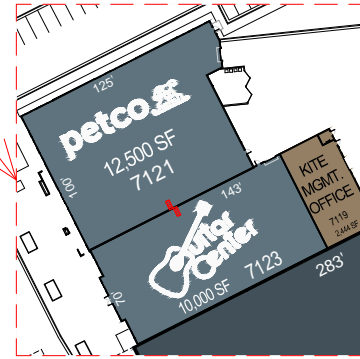

OVERALL
SCALE: 1" = 200'

PHASE II SHOPS
SCALE: 1" = 40'

PHASE II SHOPS
SCALE: 1" = 40'

PHASE I SHOPS
SCALE: 1" = 60'

PHASE II SHOPS
SCALE: 1" = 60'

PHASE II SHOPS
SCALE: 1" = 30'

PHASE I SHOPS
SCALE: 1" = 40'

PHASE I SHOPS
SCALE: 1" = 60'