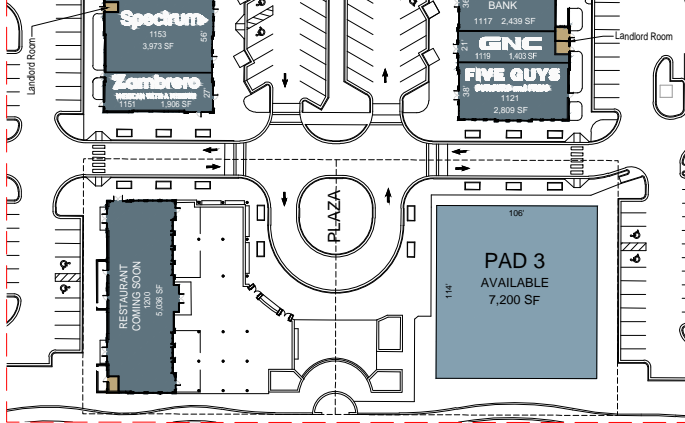

OVERALL
SCALE: 1" = 200'

PHASE II SHOPS
SCALE: 1" = 40'

PHASE II SHOPS
SCALE: 1" = 40'

PHASE I SHOPS
SCALE: 1" = 60'

PHASE II SHOPS
SCALE: 1" = 60'

PHASE II SHOPS
SCALE: 1" = 30'

PHASE I SHOPS
SCALE: 1" = 40'

PHASE I SHOPS
SCALE: 1" = 60'