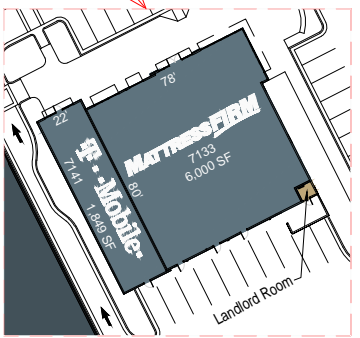

OVERALL
SCALE: 1" = 200'

PHASE II SHOPS
SCALE: 1" = 40'

PHASE II SHOPS
SCALE: 1" = 40'

PHASE I SHOPS
SCALE: 1" = 60'

PHASE II SHOPS
SCALE: 1" = 60'

PHASE II SHOPS
SCALE: 1" = 30'

PHASE I SHOPS
SCALE: 1" = 40'

PHASE I SHOPS
SCALE: 1" = 60'