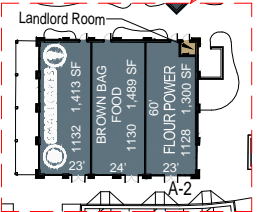

OVERALL
SCALE: 1" = 200'

PHASE II SHOPS
SCALE: 1" = 40'

PHASE II SHOPS
SCALE: 1" = 40'

PHASE I SHOPS
SCALE: 1" = 60'

PHASE II SHOPS
SCALE: 1" = 60'

PHASE II SHOPS
SCALE: 1" = 30'

PHASE I SHOPS
SCALE: 1" = 40'

PHASE I SHOPS
SCALE: 1" = 60'