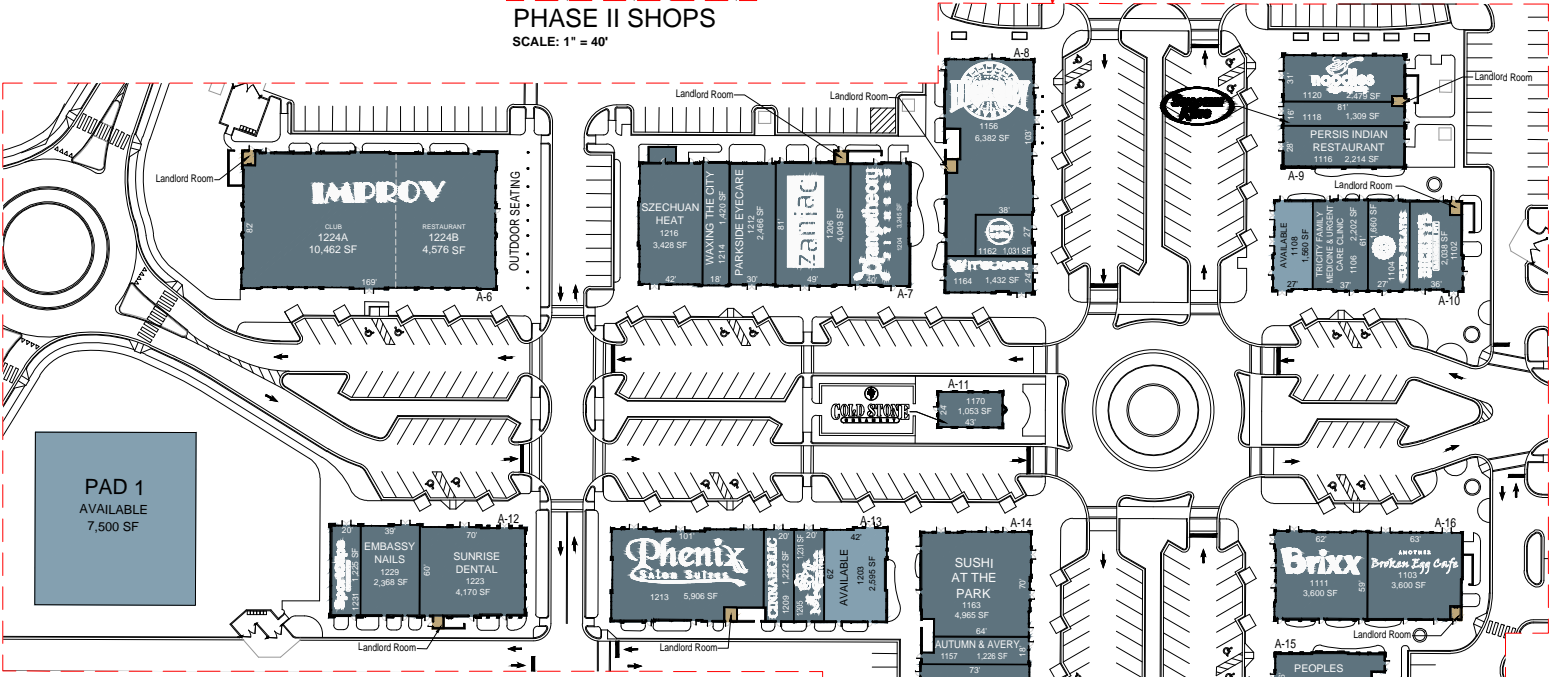

OVERALL
SCALE: 1" = 200'

PHASE II SHOPS
SCALE: 1" = 40'

PHASE II SHOPS
SCALE: 1" = 40'

PHASE I SHOPS
SCALE: 1" = 60'

PHASE II SHOPS
SCALE: 1" = 60'

PHASE II SHOPS
SCALE: 1" = 30'

PHASE I SHOPS
SCALE: 1" = 40'

PHASE I SHOPS
SCALE: 1" = 60'