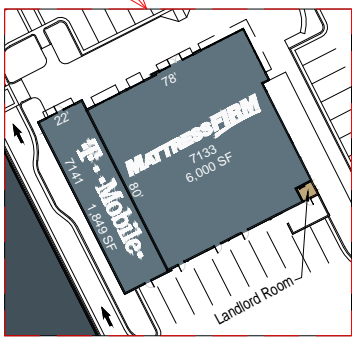

OVERALL
SCALE: 1" = 200'

PHASE II SHOPS
SCALE: 1" = 40'

PHASE II SHOPS
SCALE: 1" = 40'

PHASE I SHOPS
SCALE: 1" = 60'

PHASE II SHOPS
SCALE: 1" = 60'

PHASE II SHOPS
SCALE: 1" = 30'

PHASE I SHOPS
SCALE: 1" = 40'

PHASE I SHOPS
SCALE: 1" = 60'