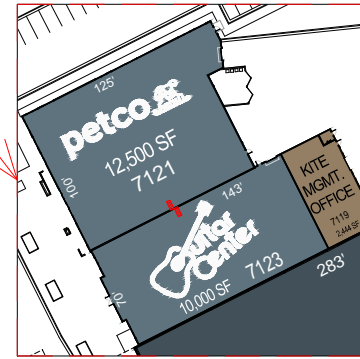

OVERALL
SCALE: 1" = 200'

PHASE II SHOPS
SCALE: 1" = 40'

PHASE II SHOPS
SCALE: 1" = 40'

PHASE I SHOPS
SCALE: 1" = 60'

PHASE II SHOPS
SCALE: 1" = 60'

PHASE II SHOPS
SCALE: 1" = 30'

PHASE I SHOPS
SCALE: 1" = 40'

PHASE I SHOPS
SCALE: 1" = 60'