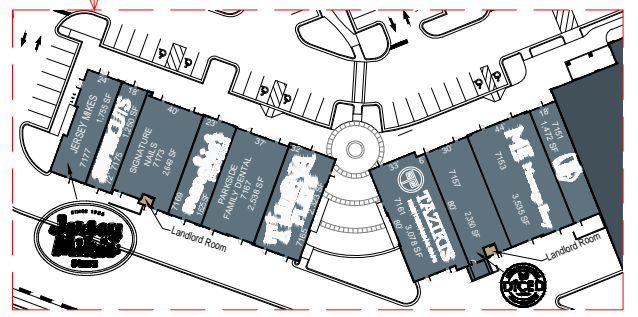

OVERALL
SCALE: 1" = 200'

PHASE II SHOPS
SCALE: 1" = 40'

PHASE II SHOPS
SCALE: 1" = 40'

PHASE I SHOPS
SCALE: 1" = 60'

PHASE II SHOPS
SCALE: 1" = 60'

PHASE II SHOPS
SCALE: 1" = 30'

PHASE I SHOPS
SCALE: 1" = 40'

PHASE I SHOPS
SCALE: 1" = 60'