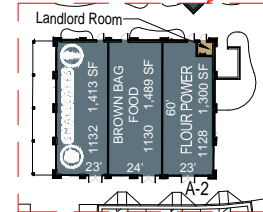

OVERALL
SCALE: 1" = 200'

PHASE II SHOPS
SCALE: 1" = 40'

PHASE II SHOPS
SCALE: 1" = 40'

PHASE I SHOPS
SCALE: 1" = 60'

PHASE II SHOPS
SCALE: 1" = 60'

PHASE II SHOPS
SCALE: 1" = 30'

PHASE I SHOPS
SCALE: 1" = 40'

PHASE I SHOPS
SCALE: 1" = 60'