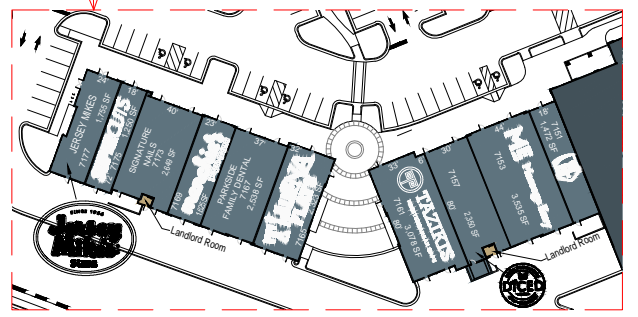

OVERALL  
SCALE: 1" = 200'

PHASE II SHOPS  
SCALE: 1" = 40'

PHASE II SHOPS  
SCALE: 1" = 40'

PHASE I SHOPS  
SCALE: 1" = 60'

PHASE II SHOPS  
SCALE: 1" = 60'

PHASE II SHOPS  
SCALE: 1" = 30'

PHASE I SHOPS  
SCALE: 1" = 40'

PHASE I SHOPS  
SCALE: 1" = 60'