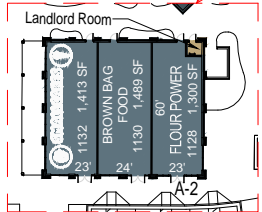

OVERALL  
SCALE: 1" = 200'

PHASE II SHOPS  
SCALE: 1" = 40'

PHASE II SHOPS  
SCALE: 1" = 40'

PHASE I SHOPS  
SCALE: 1" = 60'

PHASE II SHOPS  
SCALE: 1" = 60'

PHASE II SHOPS  
SCALE: 1" = 30'

PHASE I SHOPS  
SCALE: 1" = 40'

PHASE I SHOPS  
SCALE: 1" = 60'