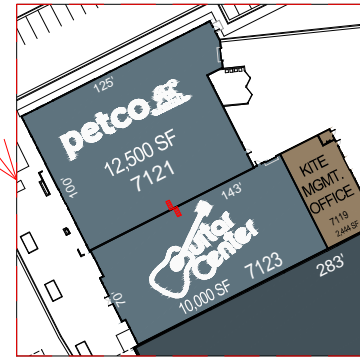

OVERALL  
SCALE: 1" = 200'

PHASE II SHOPS  
SCALE: 1" = 40'

PHASE II SHOPS  
SCALE: 1" = 40'

PHASE I SHOPS  
SCALE: 1" = 60'

PHASE II SHOPS  
SCALE: 1" = 60'

PHASE II SHOPS  
SCALE: 1" = 30'

PHASE I SHOPS  
SCALE: 1" = 40'

PHASE I SHOPS  
SCALE: 1" = 60'