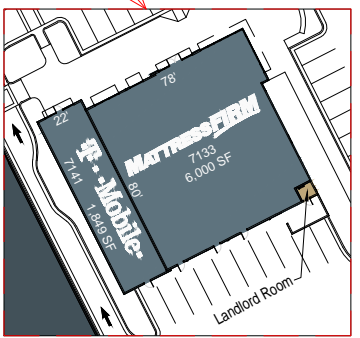

OVERALL  
SCALE: 1" = 200'

PHASE II SHOPS  
SCALE: 1" = 40'

PHASE II SHOPS  
SCALE: 1" = 40'

PHASE I SHOPS  
SCALE: 1" = 60'

PHASE II SHOPS  
SCALE: 1" = 60'

PHASE II SHOPS  
SCALE: 1" = 30'

PHASE I SHOPS  
SCALE: 1" = 40'

PHASE I SHOPS  
SCALE: 1" = 60'