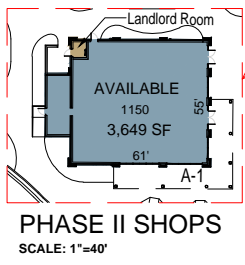

OVERALL  
SCALE: 1" = 200'

PHASE II SHOPS  
SCALE: 1" = 40'

PHASE II SHOPS  
SCALE: 1" = 40'

PHASE I SHOPS  
SCALE: 1" = 60'

PHASE II SHOPS  
SCALE: 1" = 60'

PHASE II SHOPS  
SCALE: 1" = 30'

PHASE I SHOPS  
SCALE: 1" = 40'

PHASE I SHOPS  
SCALE: 1" = 60'