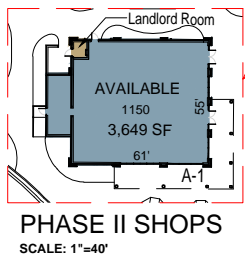

OVERALL  
SCALE: 1" = 200'

PHASE II SHOPS  
SCALE: 1" = 40'

PHASE II SHOPS  
SCALE: 1" = 40'

PHASE I SHOPS  
SCALE: 1" = 60'

PHASE II SHOPS  
SCALE: 1" = 60'

PHASE II SHOPS  
SCALE: 1" = 30'

PHASE I SHOPS  
SCALE: 1" = 40'

PHASE I SHOPS  
SCALE: 1" = 60'