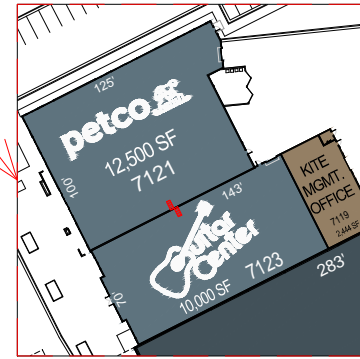

OVERALL  
SCALE: 1" = 200'

PHASE II SHOPS  
SCALE: 1" = 40'

PHASE II SHOPS  
SCALE: 1" = 40'

PHASE I SHOPS  
SCALE: 1" = 60'

PHASE II SHOPS  
SCALE: 1" = 60'

PHASE II SHOPS  
SCALE: 1" = 30'

PHASE I SHOPS  
SCALE: 1" = 40'

PHASE I SHOPS  
SCALE: 1" = 60'