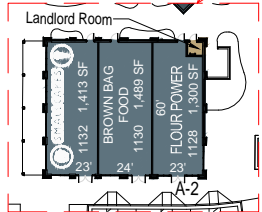

OVERALL  
SCALE: 1" = 200'

PHASE II SHOPS  
SCALE: 1" = 40'

PHASE II SHOPS  
SCALE: 1" = 40'

PHASE I SHOPS  
SCALE: 1" = 60'

PHASE II SHOPS  
SCALE: 1" = 60'

PHASE II SHOPS  
SCALE: 1" = 30'

PHASE I SHOPS  
SCALE: 1" = 40'

PHASE I SHOPS  
SCALE: 1" = 60'