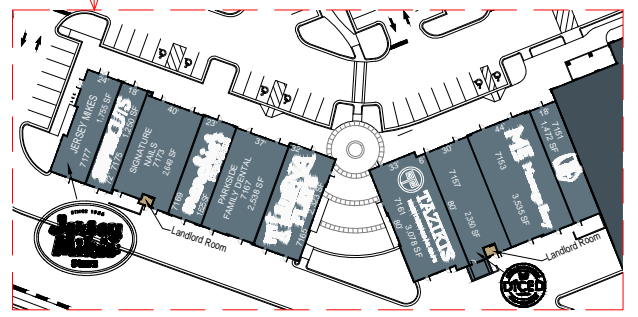

OVERALL  
SCALE: 1" = 200'

PHASE II SHOPS  
SCALE: 1" = 40'

PHASE II SHOPS  
SCALE: 1" = 40'

PHASE I SHOPS  
SCALE: 1" = 60'

PHASE II SHOPS  
SCALE: 1" = 60'

PHASE II SHOPS  
SCALE: 1" = 30'

PHASE I SHOPS  
SCALE: 1" = 40'

PHASE I SHOPS  
SCALE: 1" = 60'