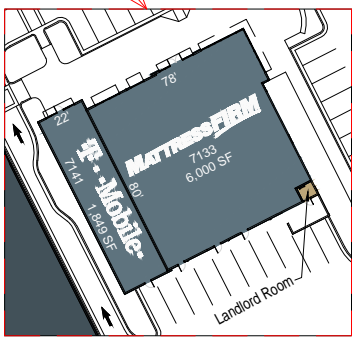

OVERALL  
SCALE: 1" = 200'

PHASE II SHOPS  
SCALE: 1" = 40'

PHASE II SHOPS  
SCALE: 1" = 40'

PHASE I SHOPS  
SCALE: 1" = 60'

PHASE II SHOPS  
SCALE: 1" = 60'

PHASE II SHOPS  
SCALE: 1" = 30'

PHASE I SHOPS  
SCALE: 1" = 40'

PHASE I SHOPS  
SCALE: 1" = 60'