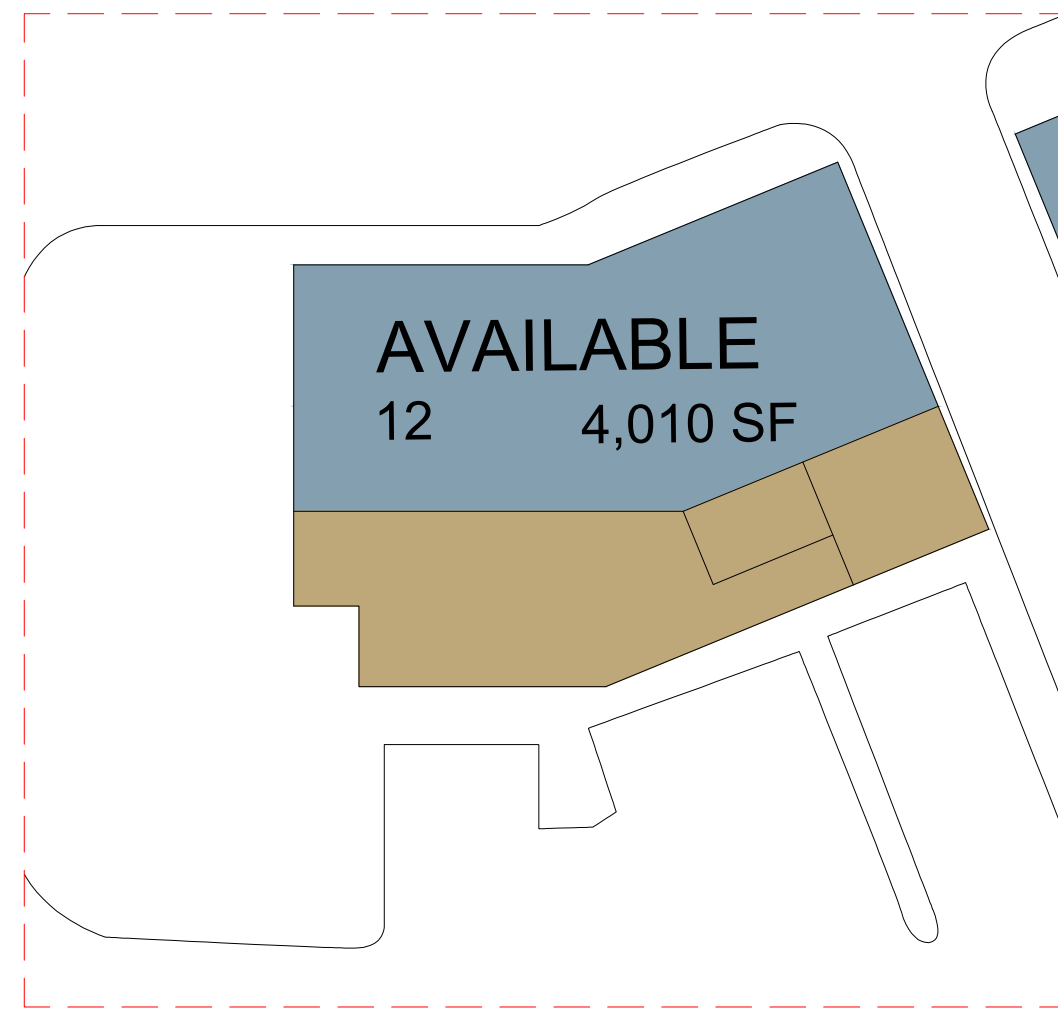

RETAIL "D"
SCALE: 1" = 30'

RETAIL "C"
SCALE: 1" = 30'

RETAIL "B"
SCALE: 1" = 30'

OVERALL SITE PLAN
SCALE: 1" = 100'

RETAIL "A"
SCALE: 1" = 30'