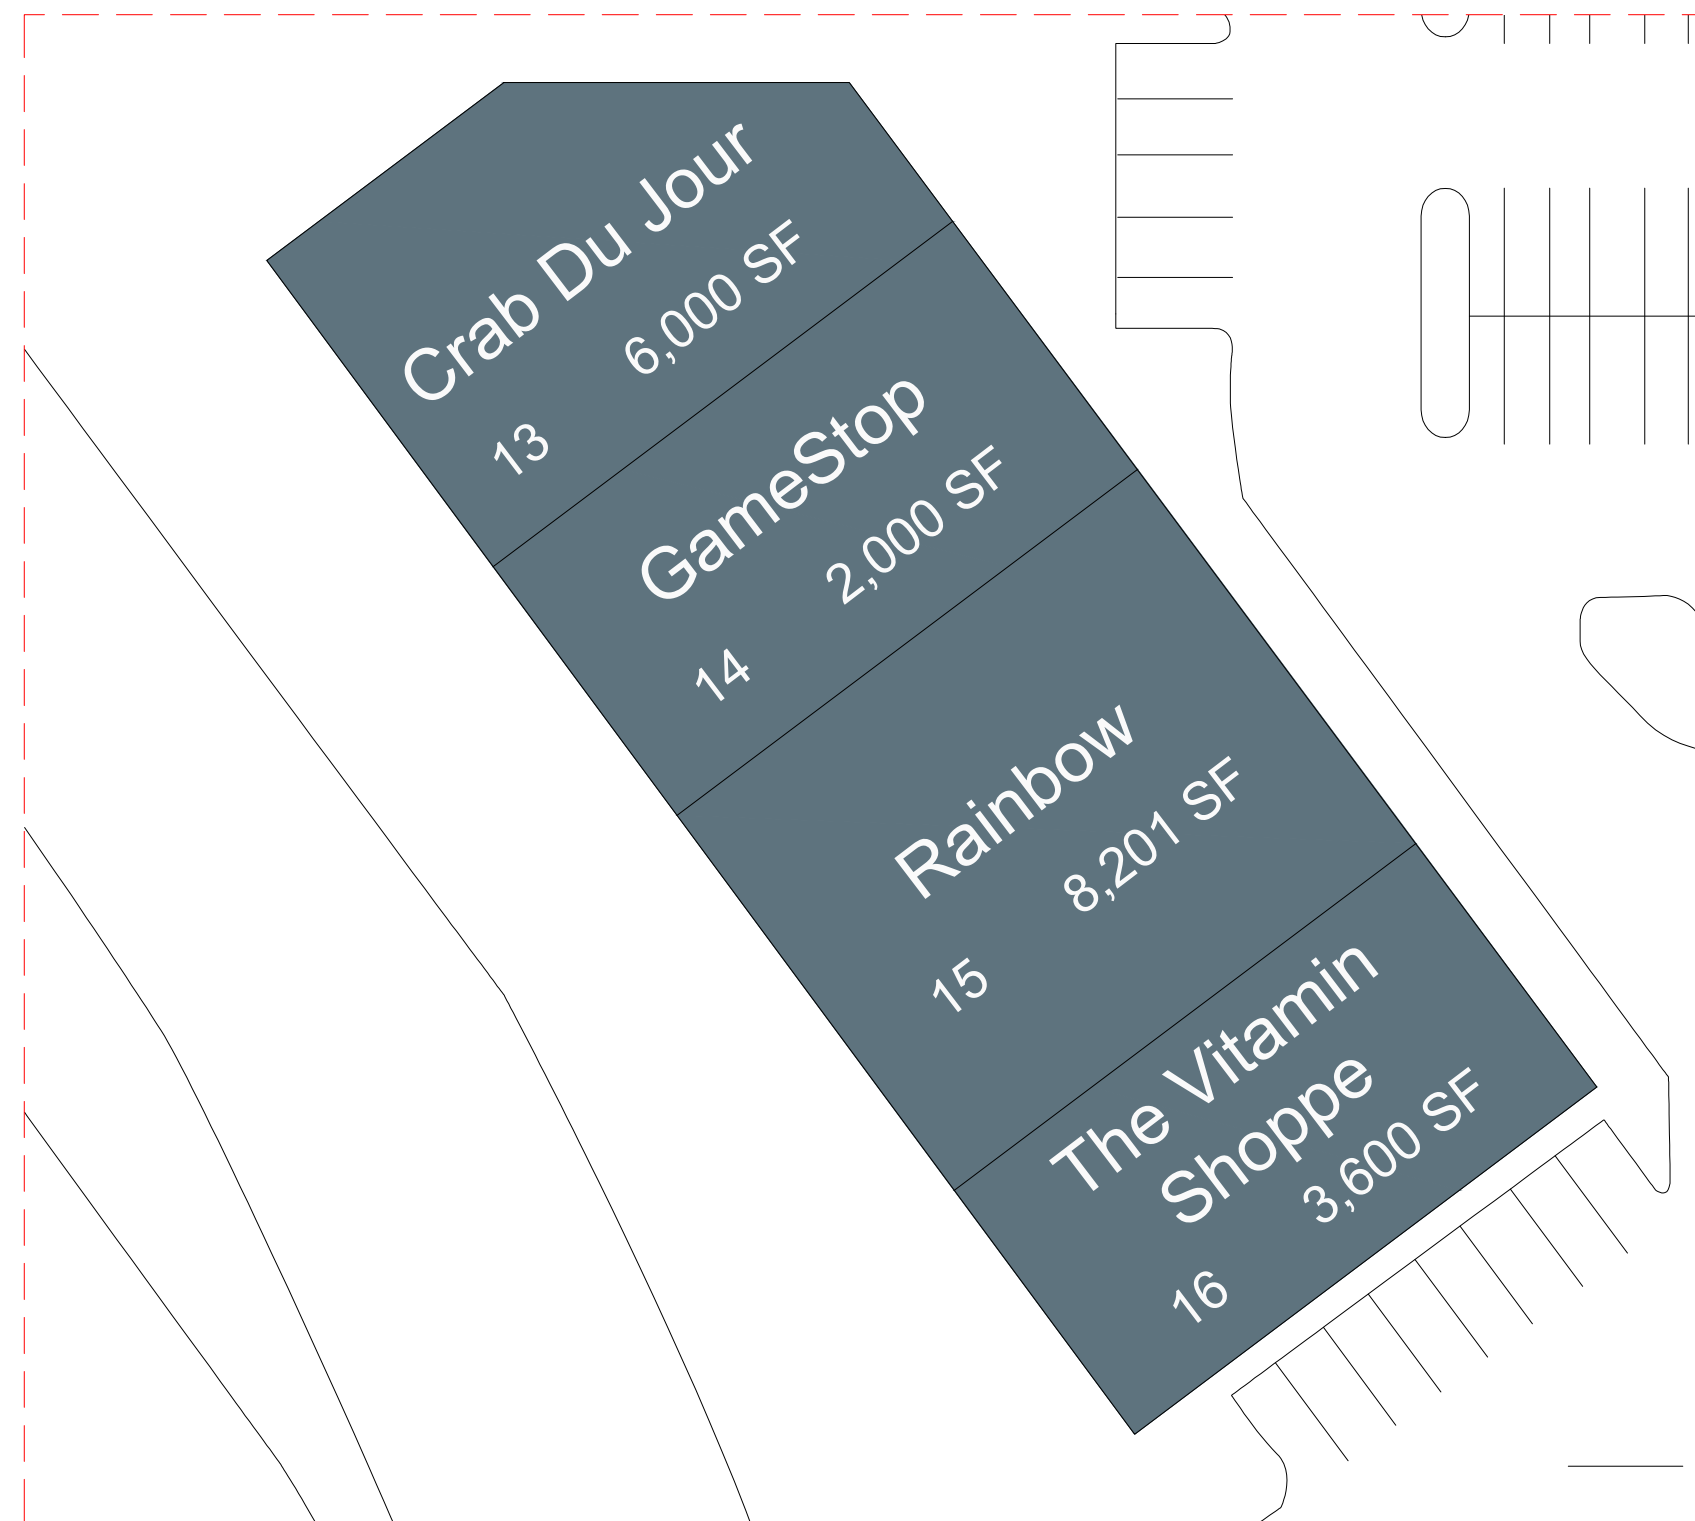

RETAIL "D"
SCALE: 1" = 30'

RETAIL "C"
SCALE: 1" = 30'

RETAIL "B"
SCALE: 1" = 30'

OVERALL SITE PLAN
SCALE: 1" = 100'

RETAIL "A"
SCALE: 1" = 30'