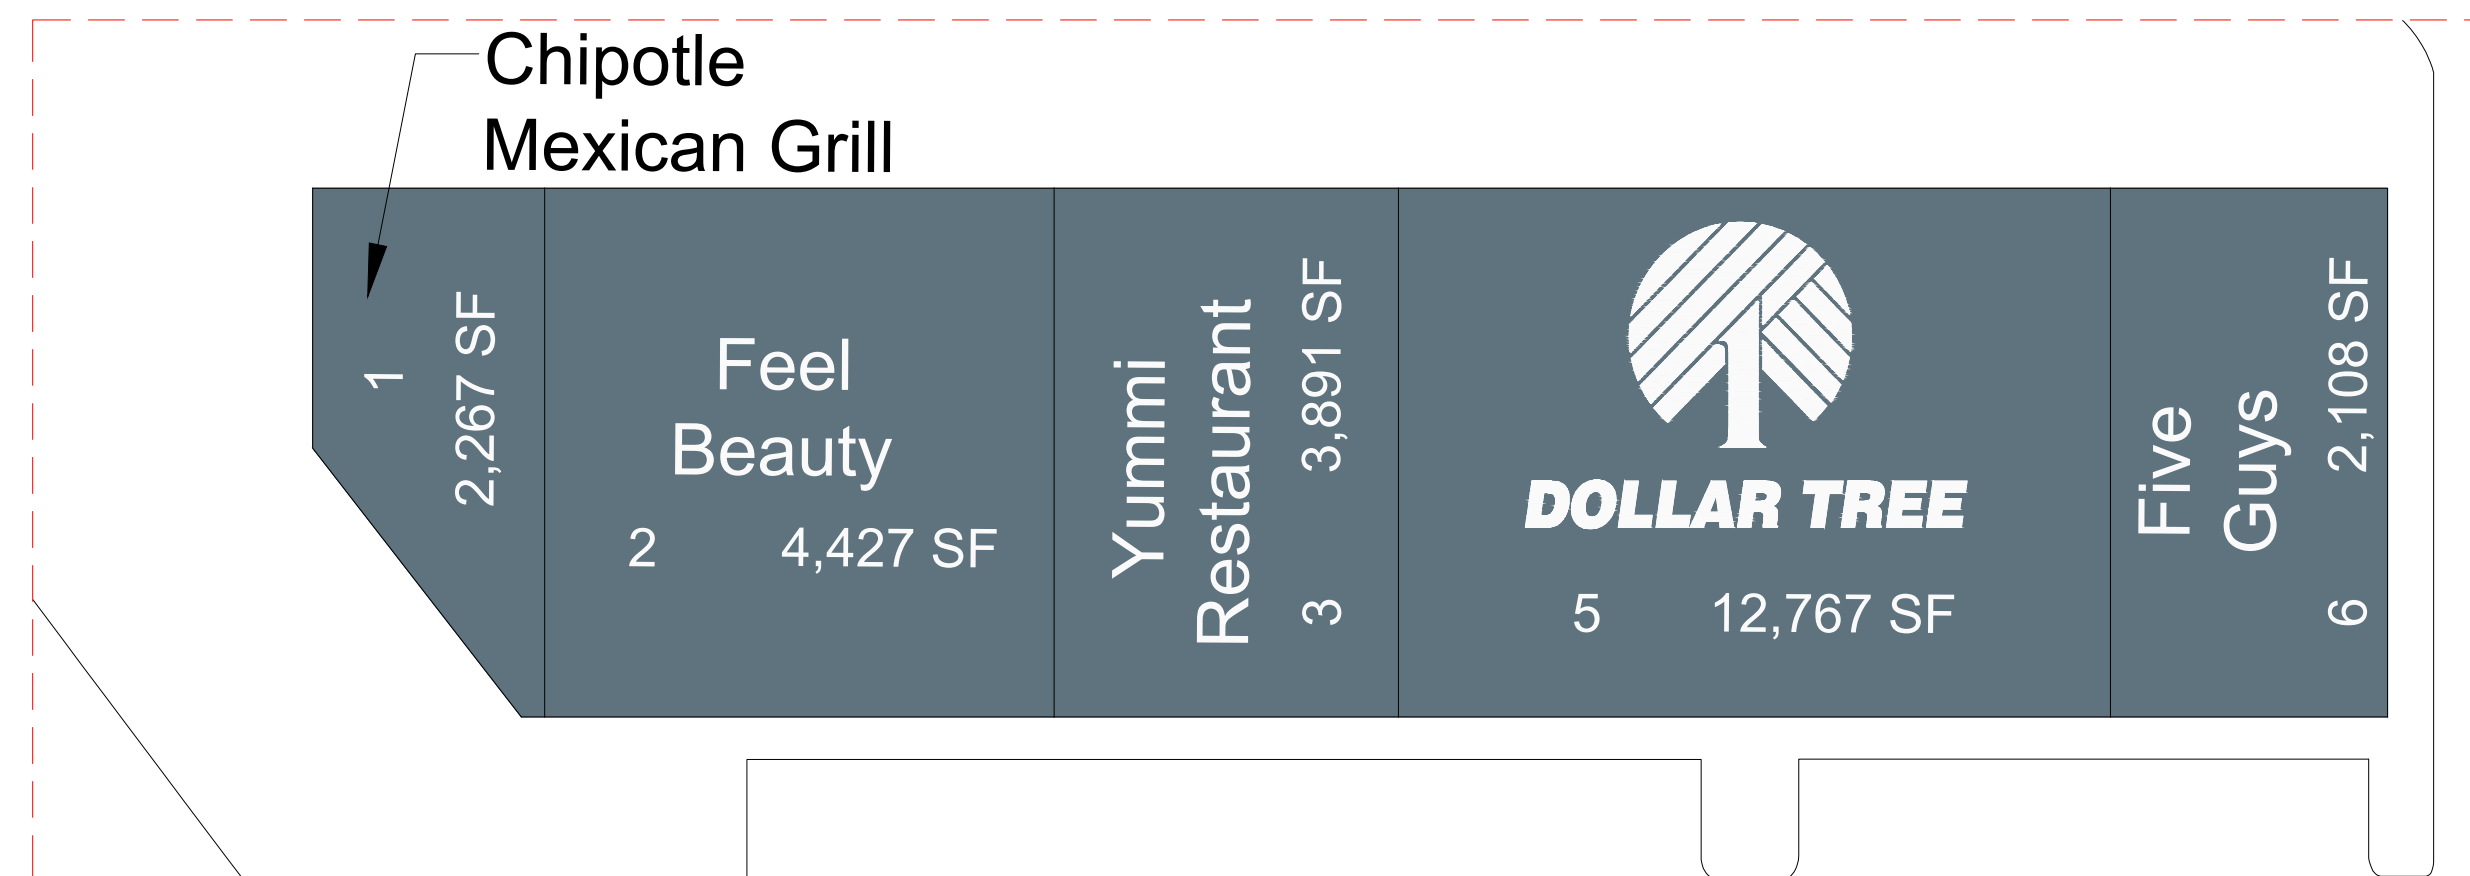

RETAIL "D"
SCALE: 1" = 30'

RETAIL "C"
SCALE: 1" = 30'

RETAIL "B"
SCALE: 1" = 30'

OVERALL SITE PLAN
SCALE: 1" = 100'

RETAIL "A"
SCALE: 1" = 30'