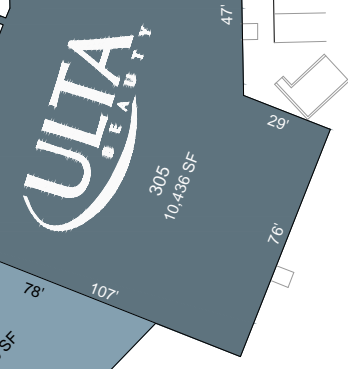

Airport Pulling Road
(49,364 ADT)

Pine Ridge Road
(61,603 ADT)

GameStop
verizon
Vainwords
HONEYMADE HAM
Great Clips
MarmasPizza

THE HOME DEPOT

Michaels
PETSMART
BED BATH & BEYOND

Mobil

- Miracle-Ear
- THE HANGOUT BY TWO GUYS 321 3,568 SF
- PROGRESSIVE 317 2,340 SF
- MASSAGE HEIGHTS 313 2,700 SF
- CAPRICCIO'S RISTORANTE 311 3,000 SF
- SUNBURST CAFE 309 1,000 SF
- DELICIOUS RAW JUICE BAR 307 1,440 SF

AspenDental 101 3,600 SF

Sprint 72 2,100 SF

Publix ACH2 55,999 SF

EXQUISITE 291 1,000 SF

LV NAILS 293 1,000 SF

LEAKY AND SHIP EXPRESS 292 200 SF

H&R BLOCK 294 1,000 SF

FELIX ANDREW 295 1,000 SF