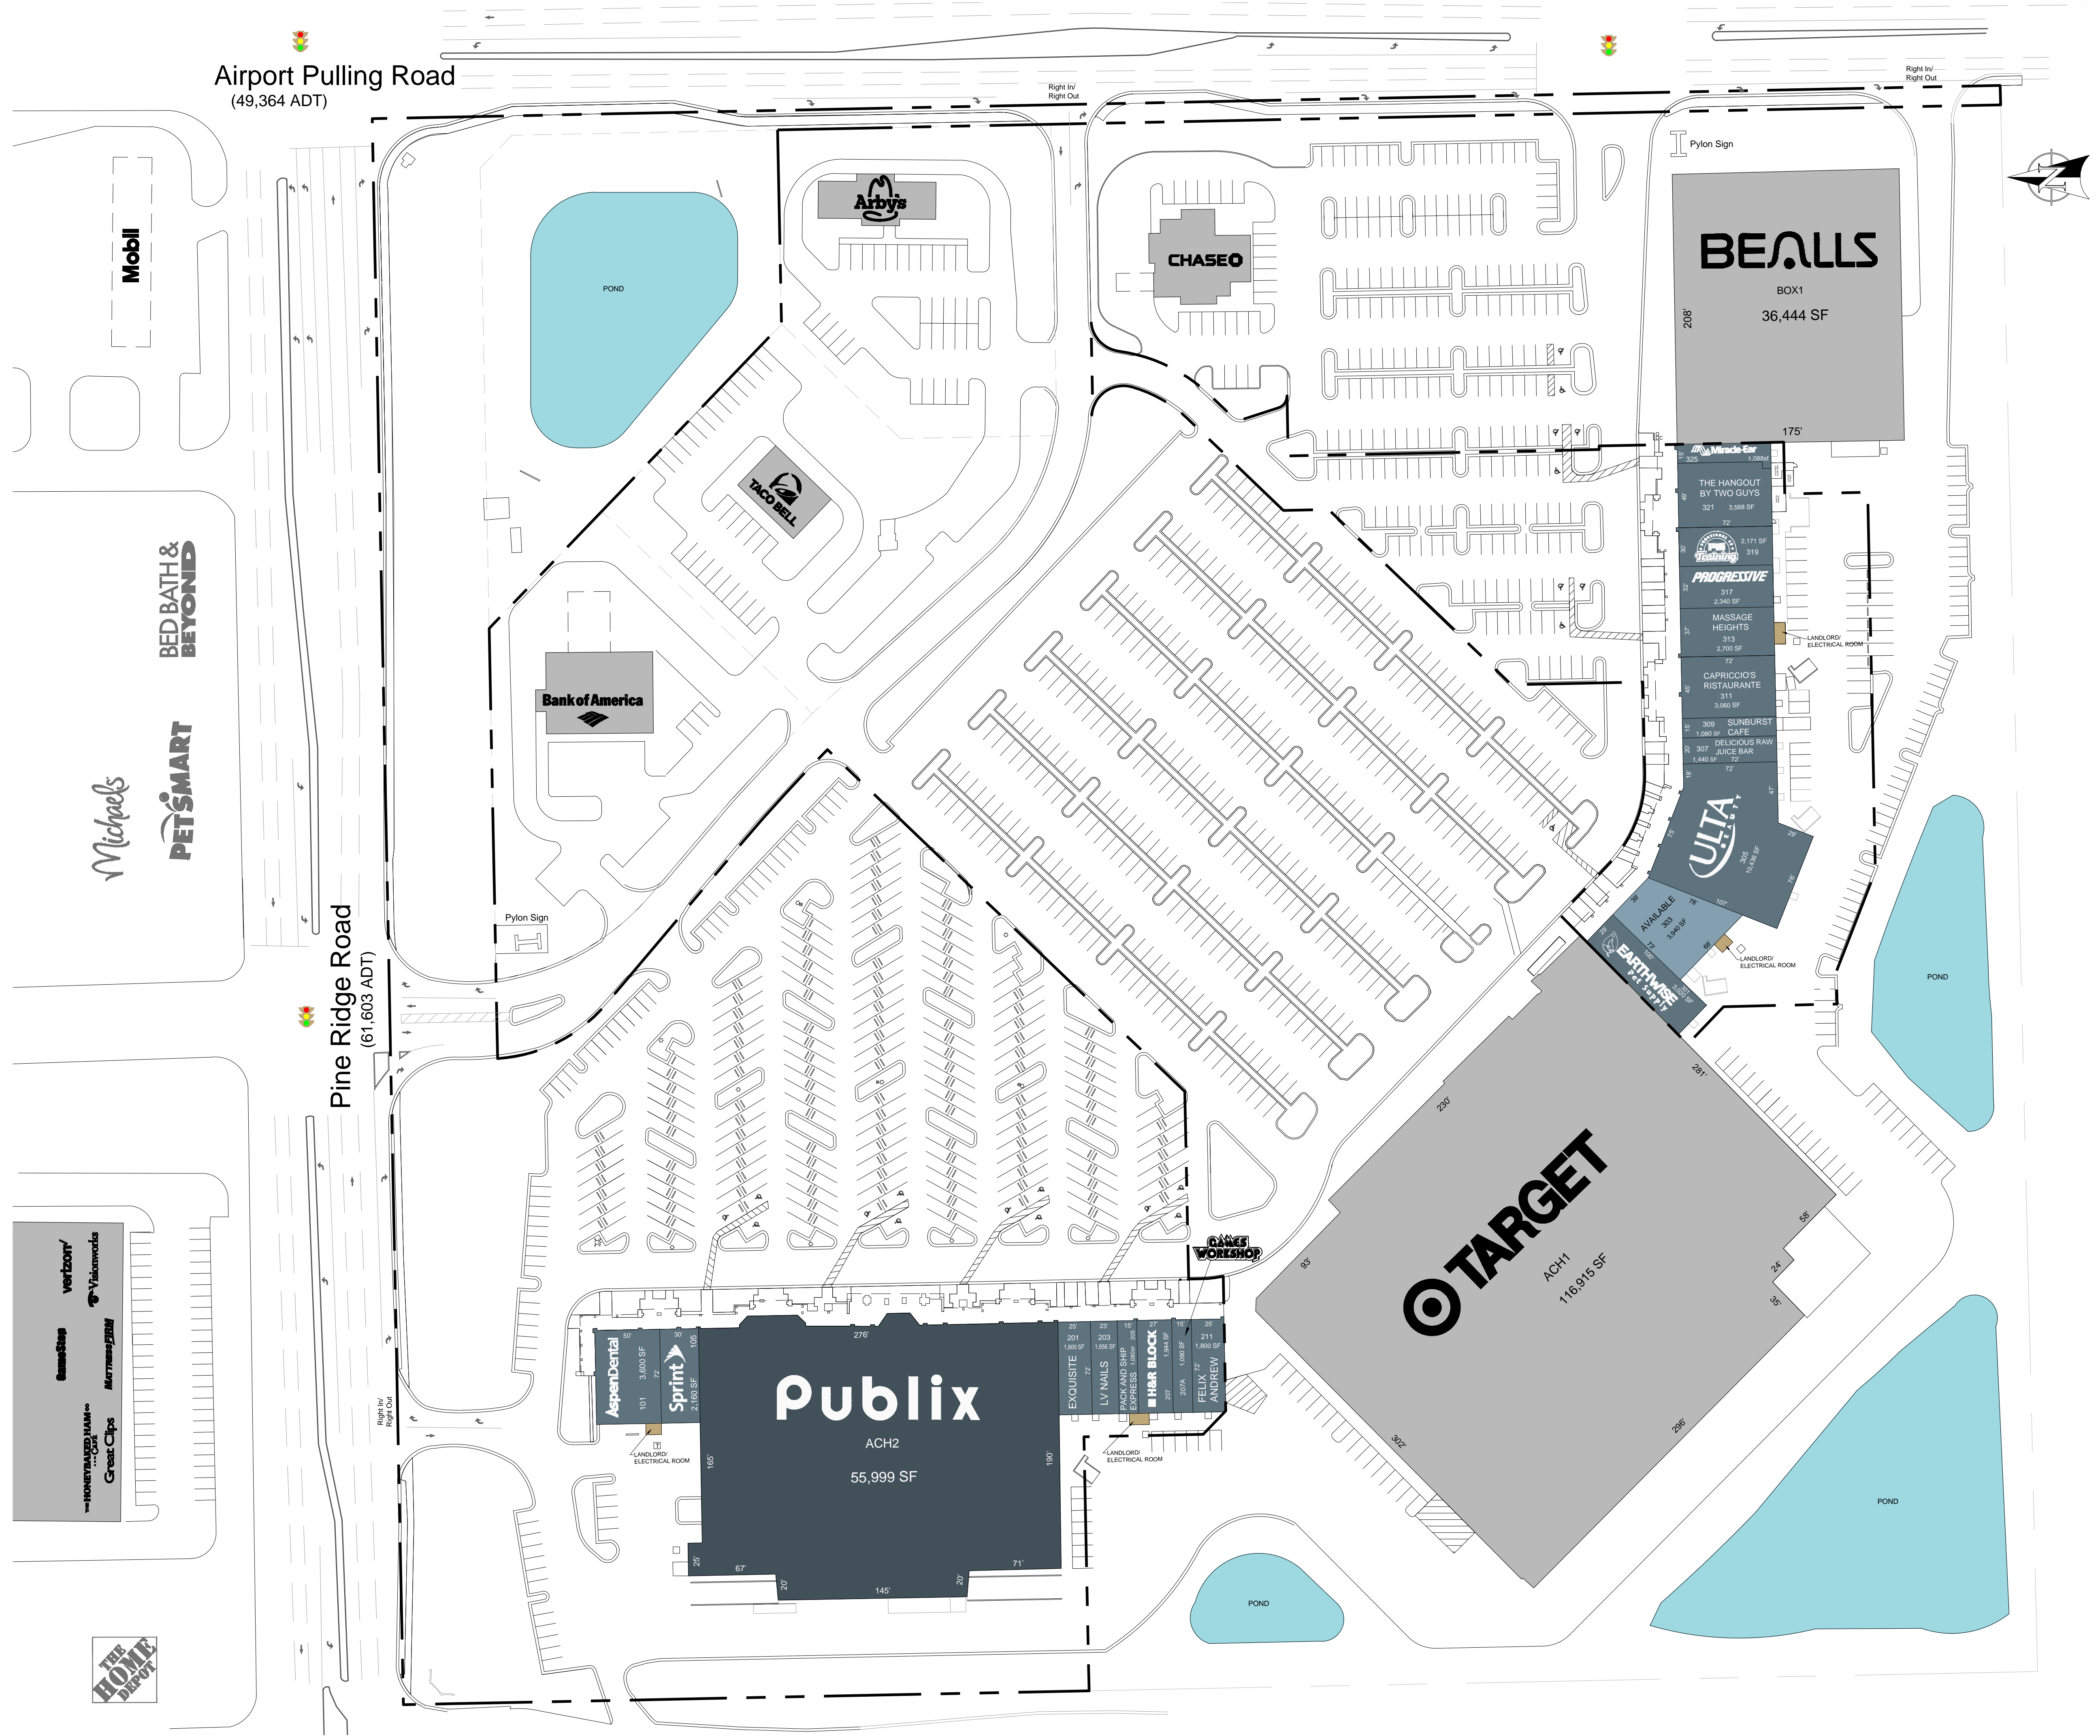

Airport Pulling Road
(49,364 ADT)

Pine Ridge Road
(61,603 ADT)

GameStop
verizon
Vainwords
HONEYMADE HAM
Great Clips
MarmasPizza

THE HOME DEPOT

Michaels
PETSMART
BED BATH & BEYOND

Mobil

- Miracle-Ear
- THE HANGOUT BY TWO GUYS 321 3,568 SF
- PROGRESSIVE 317 2,340 SF
- MASSAGE HEIGHTS 313 2,700 SF
- CAPRICCIO'S RISTORANTE 311 3,000 SF
- SUNBURST CAFE 309 1,000 SF
- DELICIOUS RAW JUICE BAR 307 1,440 SF

AspenDental 101 3,600 SF

Sprint 72 2,100 SF

Publix ACH2 55,999 SF

EXQUISITE 291 1,000 SF

LV NAILS 293 1,000 SF

LEAKY AND SHIP EXPRESS 292 200 SF

H&R BLOCK 294 1,000 SF

FELIX ANDREW 295 1,000 SF