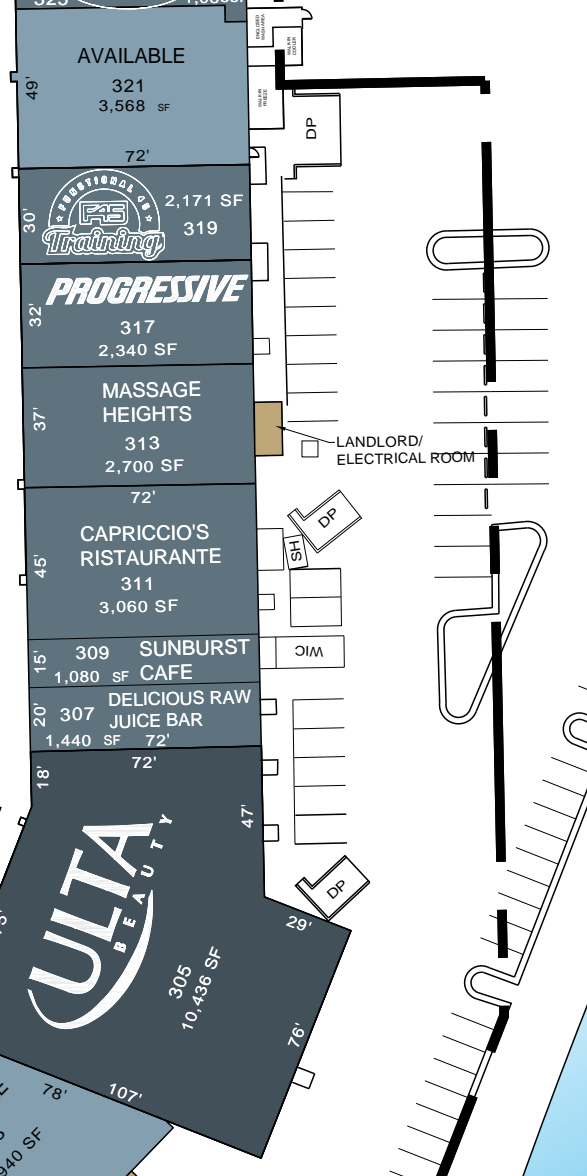

Airport Pulling Road
(38,016 ADT / 38,928 Peak)

Pine Ridge Road
(42,028 ADT / 43,050 Peak)

Mobil

Michaels

BED BATH & BEYOND
PETSMART

GameStop
verizon
Great Clips
Marmas/2100
Visionworks

THE HOME DEPOT

Right In / Right Out

Right In / Right Out

Right In / Right Out

Pylon Sign

Pylon Sign

LANDLORD ELECTRICAL ROOM

LANDLORD ELECTRICAL ROOM

LANDLORD ELECTRICAL ROOM

LANDLORD ELECTRICAL ROOM

Publix
ACH2
55,999 SF

TARGET
ACH1
116,915 SF

BEALLS
BOX1
36,444 SF

AVAILABLE

PROGRESSIVE

MASSAGE HEIGHTS

CAPRICCIO'S RISTORANTE

SUNBURST