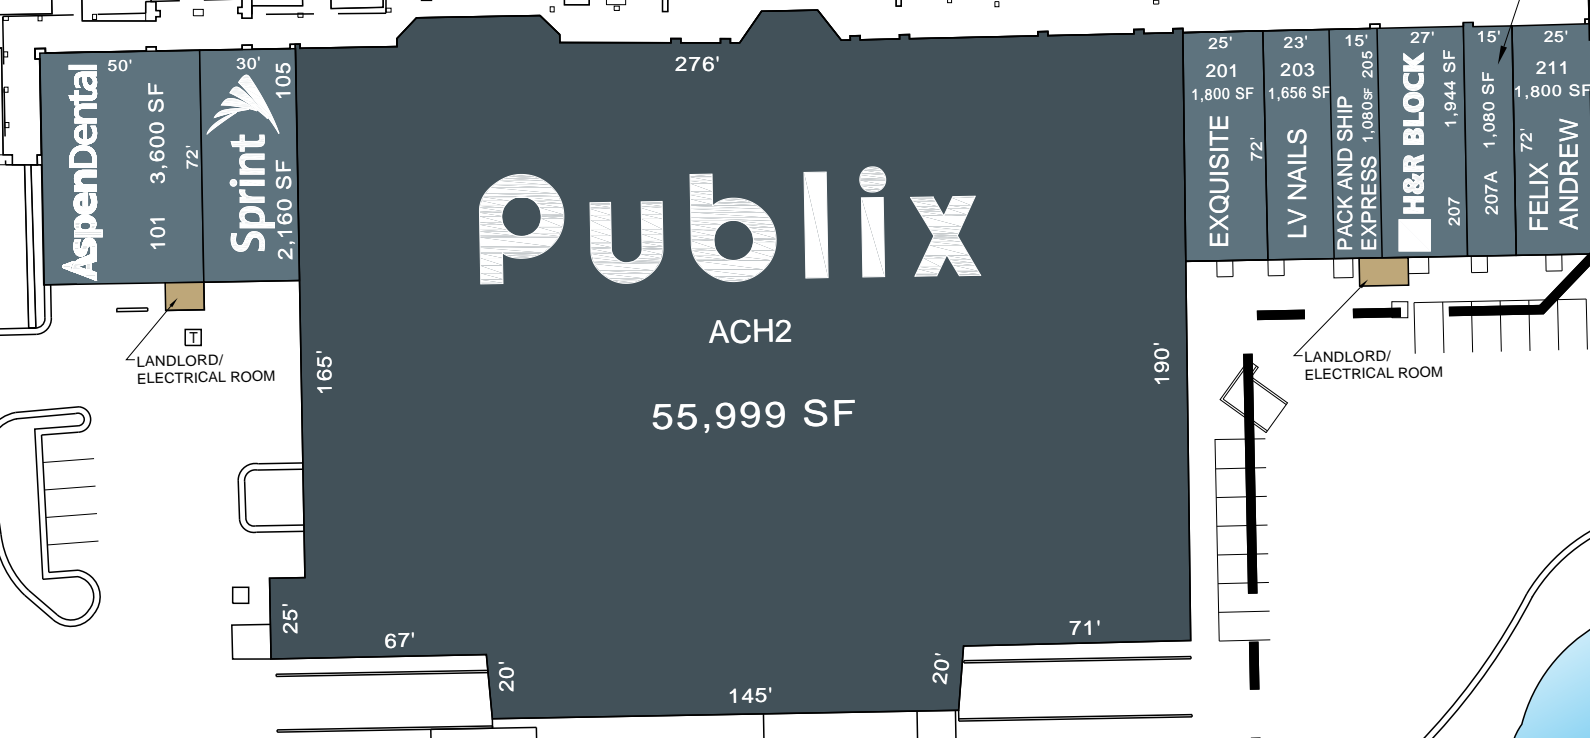

Airport Pulling Road
(38,016 ADT / 38,928 Peak)

Pine Ridge Road
(42,028 ADT / 43,050 Peak)

Mobil

Michaels

BED BATH & BEYOND
PETSMART

GameStop
verizon
Great Clips
Marmas/2100
Visionworks

THE HOME DEPOT

Right In / Right Out

Right In / Right Out

Right In / Right Out

Pylon Sign

Pylon Sign

LANDLORD ELECTRICAL ROOM

LANDLORD ELECTRICAL ROOM

LANDLORD ELECTRICAL ROOM

LANDLORD ELECTRICAL ROOM

Publix
ACH2
55,999 SF

TARGET
ACH1
116,915 SF

BEALLS
BOX1
36,444 SF

AVAILABLE

PROGRESSIVE

MASSAGE HEIGHTS

CAPRICCIO'S RISTORANTE

SUNBURST