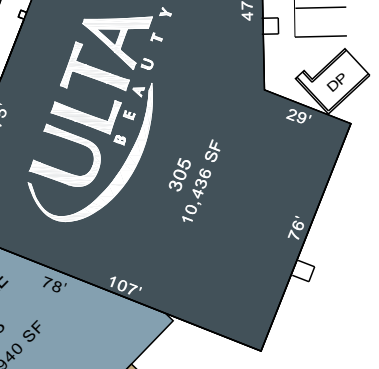

Airport Pulling Road
(38,016 ADT / 38,928 Peak)

Pine Ridge Road
(42,028 ADT / 43,050 Peak)

Mobil

Michaels

BED BATH & BEYOND
PETSMART

GameStop
verizon
Great Clips
Marmas/2100
Visionworks

THE HOME DEPOT

Right In / Right Out

Right In / Right Out

Right In / Right Out

Pylon Sign

Pylon Sign

LANDLORD ELECTRICAL ROOM

LANDLORD ELECTRICAL ROOM

LANDLORD ELECTRICAL ROOM

LANDLORD ELECTRICAL ROOM