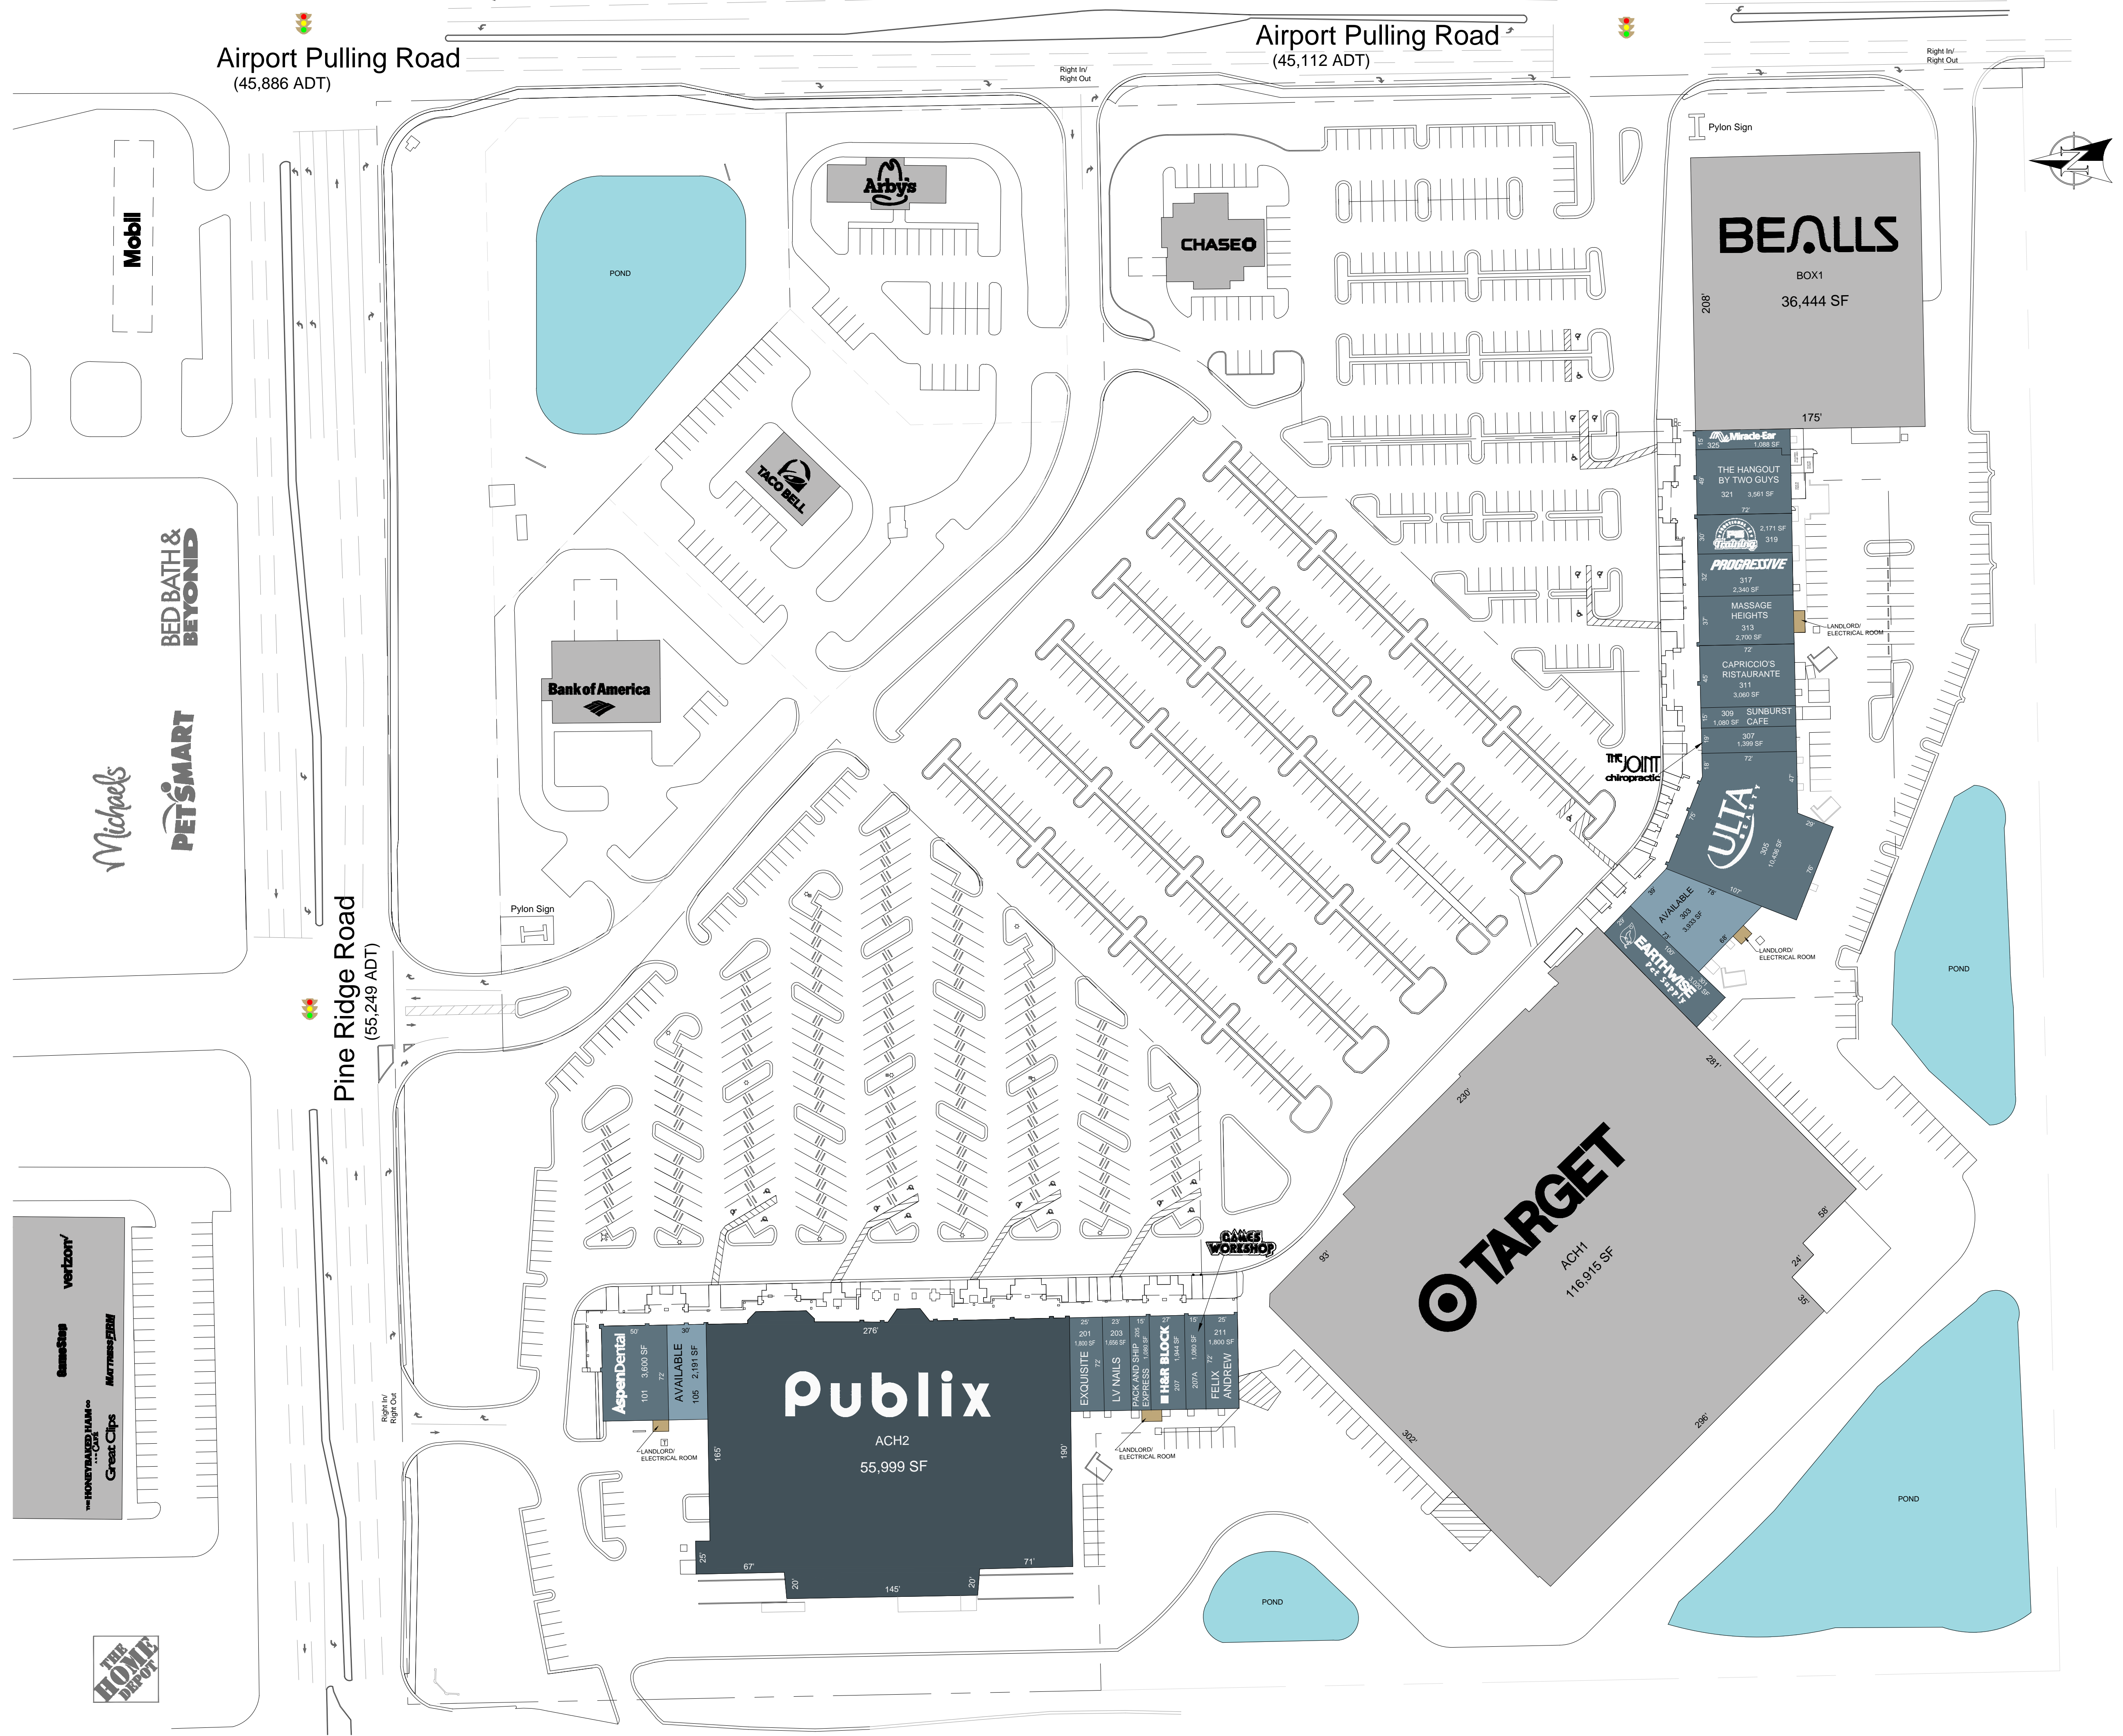

Airport Pulling Road
(45,886 ADT)

Airport Pulling Road
(45,112 ADT)

Pine Ridge Road
(55,249 ADT)

Mobil

Michaels

PETSMART

BED BATH & BEYOND

GameStop

verizon

HONETRAINED HAM

Great Clips

Marmas5284

THE HOME DEPOT

Bank of America

Arby's

CHASEO

TACO BELL

BEALLS

BOX1
36,444 SF

THE HANGOUT
BY TWO GUYS

PROGRESSIVE

MASSAGE
HEIGHTS

CAPRICCIO'S
RISTORANTE

SUNBURST
CAFE

ULTA

THE JOINT
chiropractic

EARPHISE

TARGET
ACH1
116,915 SF

Publix
ACH2
55,999 SF

AspenDental

AVAILABLE

LANDLORD
ELECTRICAL ROOM