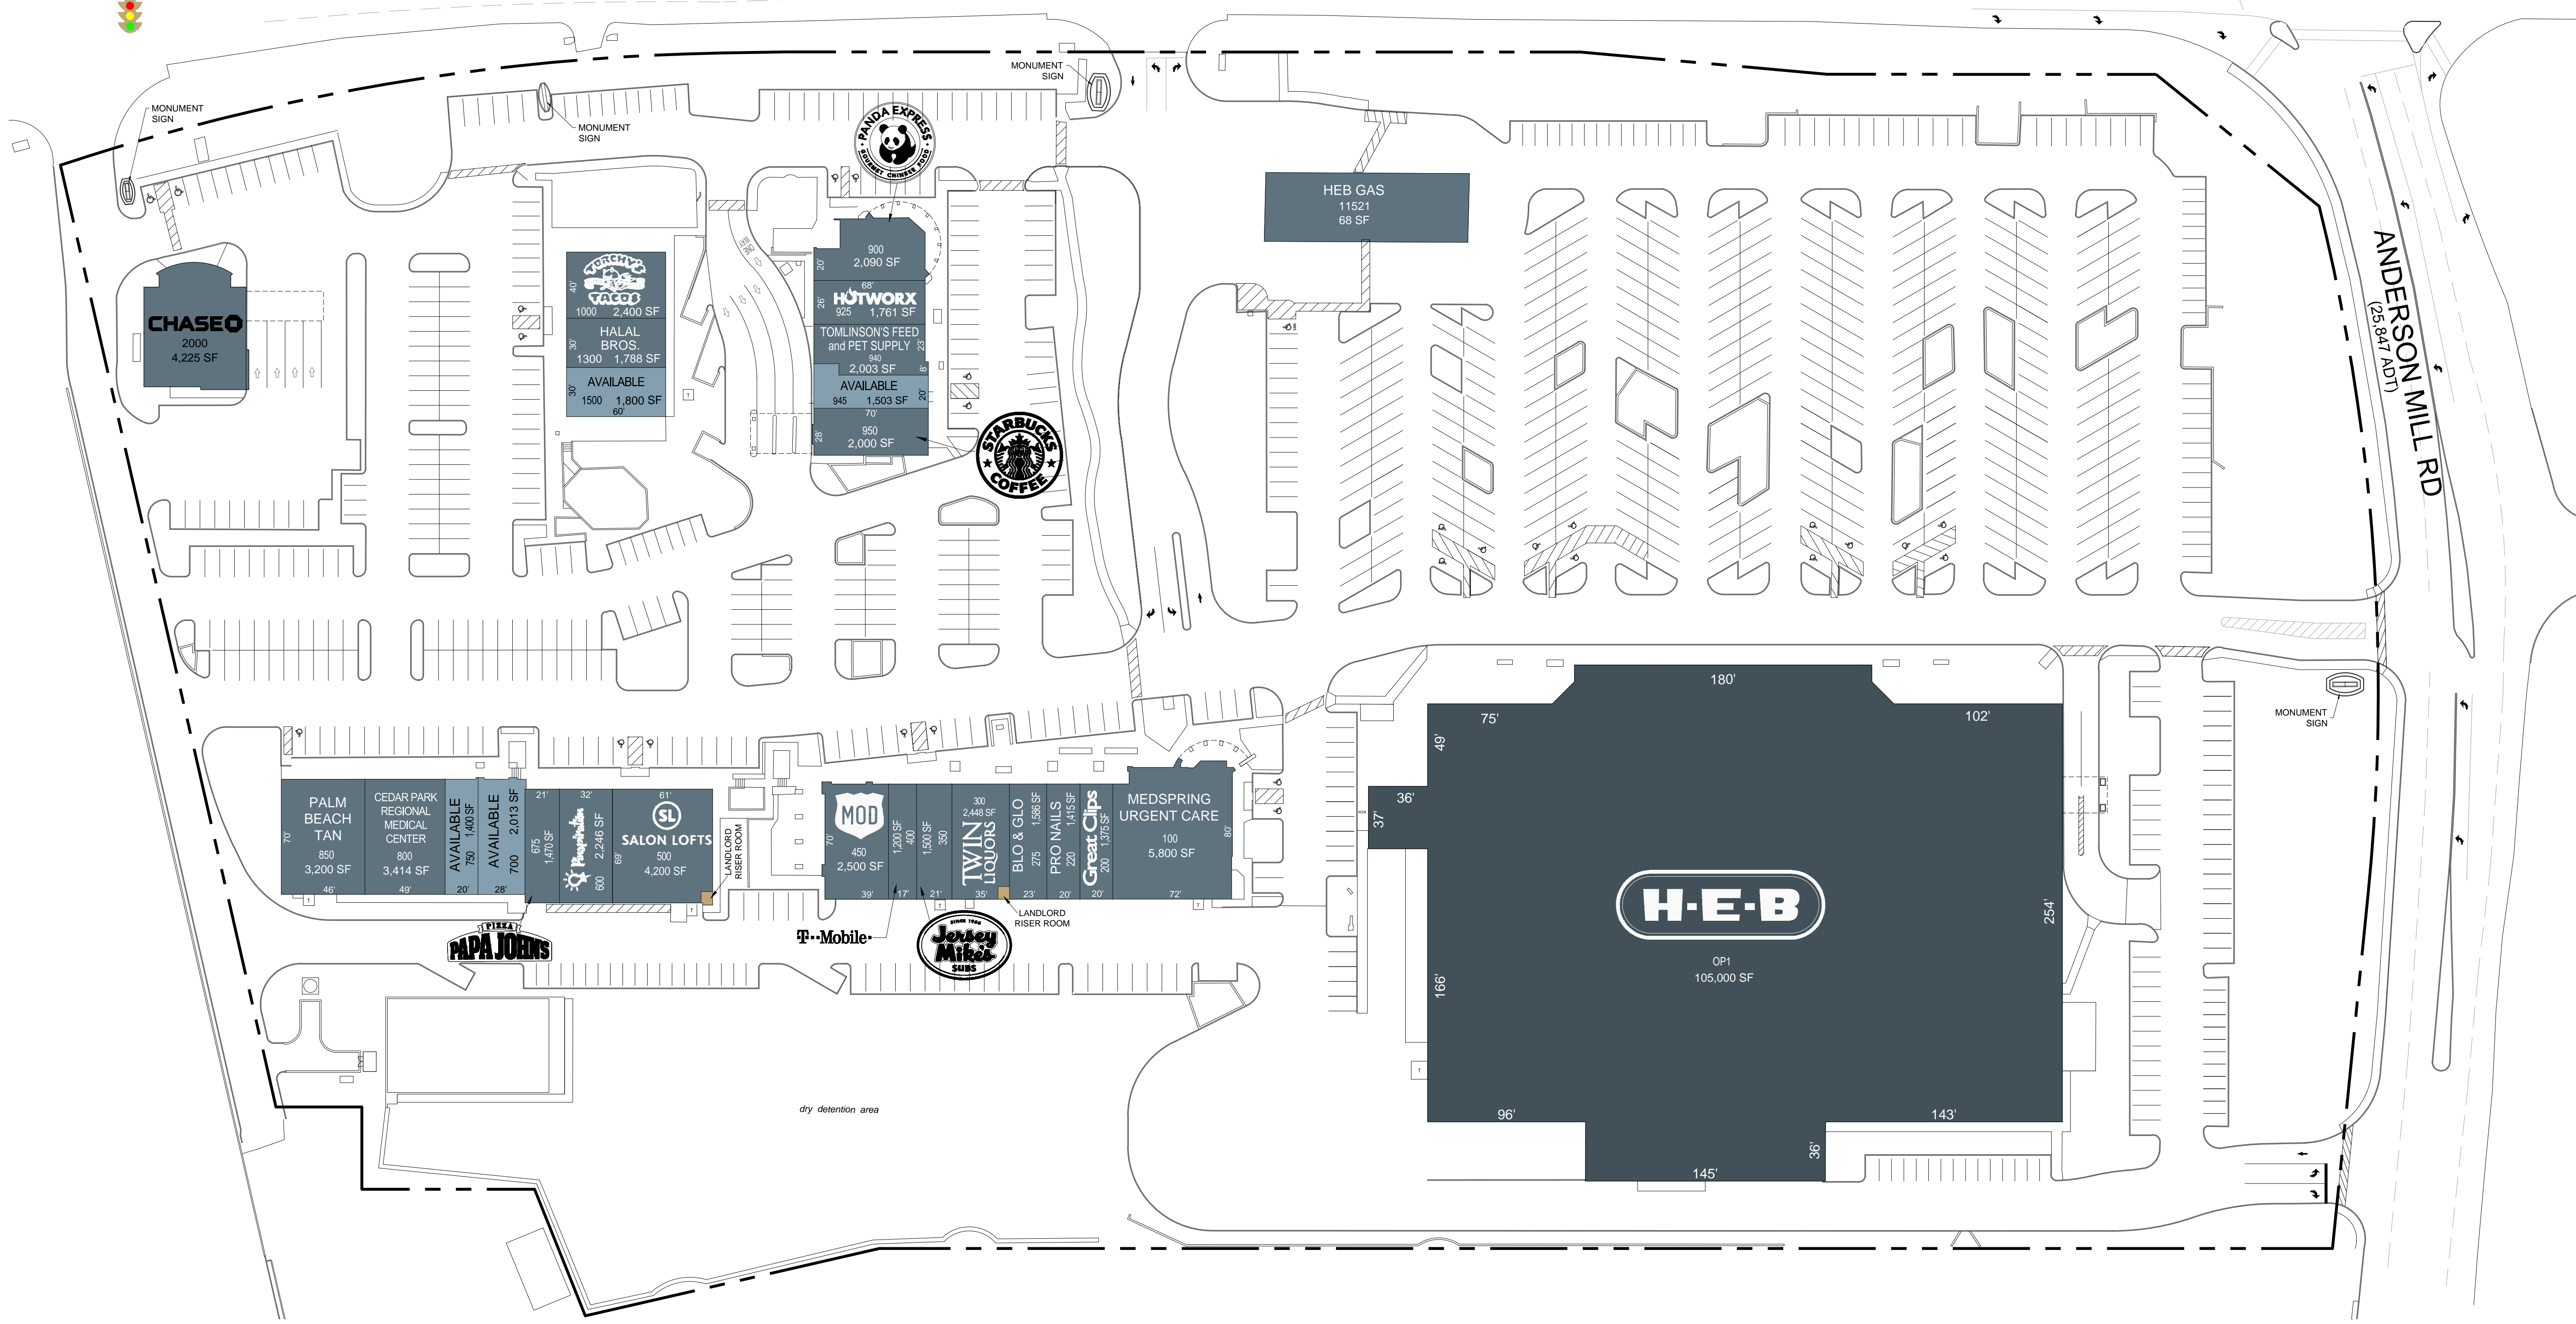

CHASE
 2000
 4,225 SF

ARCHY'S TACO
 1000 2,400 SF

HALAL BROS.
 1300 1,788 SF

AVAILABLE
 1500 1,800 SF

900 2,090 SF

HOTWORX
 925 1,761 SF

TOMLINSON'S FEED and PET SUPPLY
 2,003 SF

AVAILABLE
 945 1,503 SF

70 2,000 SF

HEB GAS
 11521
 68 SF

STARBUCKS COFFEE

ANDERSON MILL RD
 (25,847 ADT)

PALM BEACH TAN
 850 3,200 SF

AVAILABLE
 750 1,400 SF

AVAILABLE
 700 2,013 SF

SL
 SALON LOFTS
 500 4,200 SF

MOD
 450 2,500 SF

TWIN LIQUORS
 2,448 SF

BLO & GLO
 1,898 SF

PRO NAILS
 1,415 SF

Great Clips
 1,375 SF

MEDSPRING URGENT CARE
 100 5,800 SF

H-E-B
 OP1
 105,000 SF

PAPA JOHN'S

T-Mobile

Jersey Mike's

dry detention area