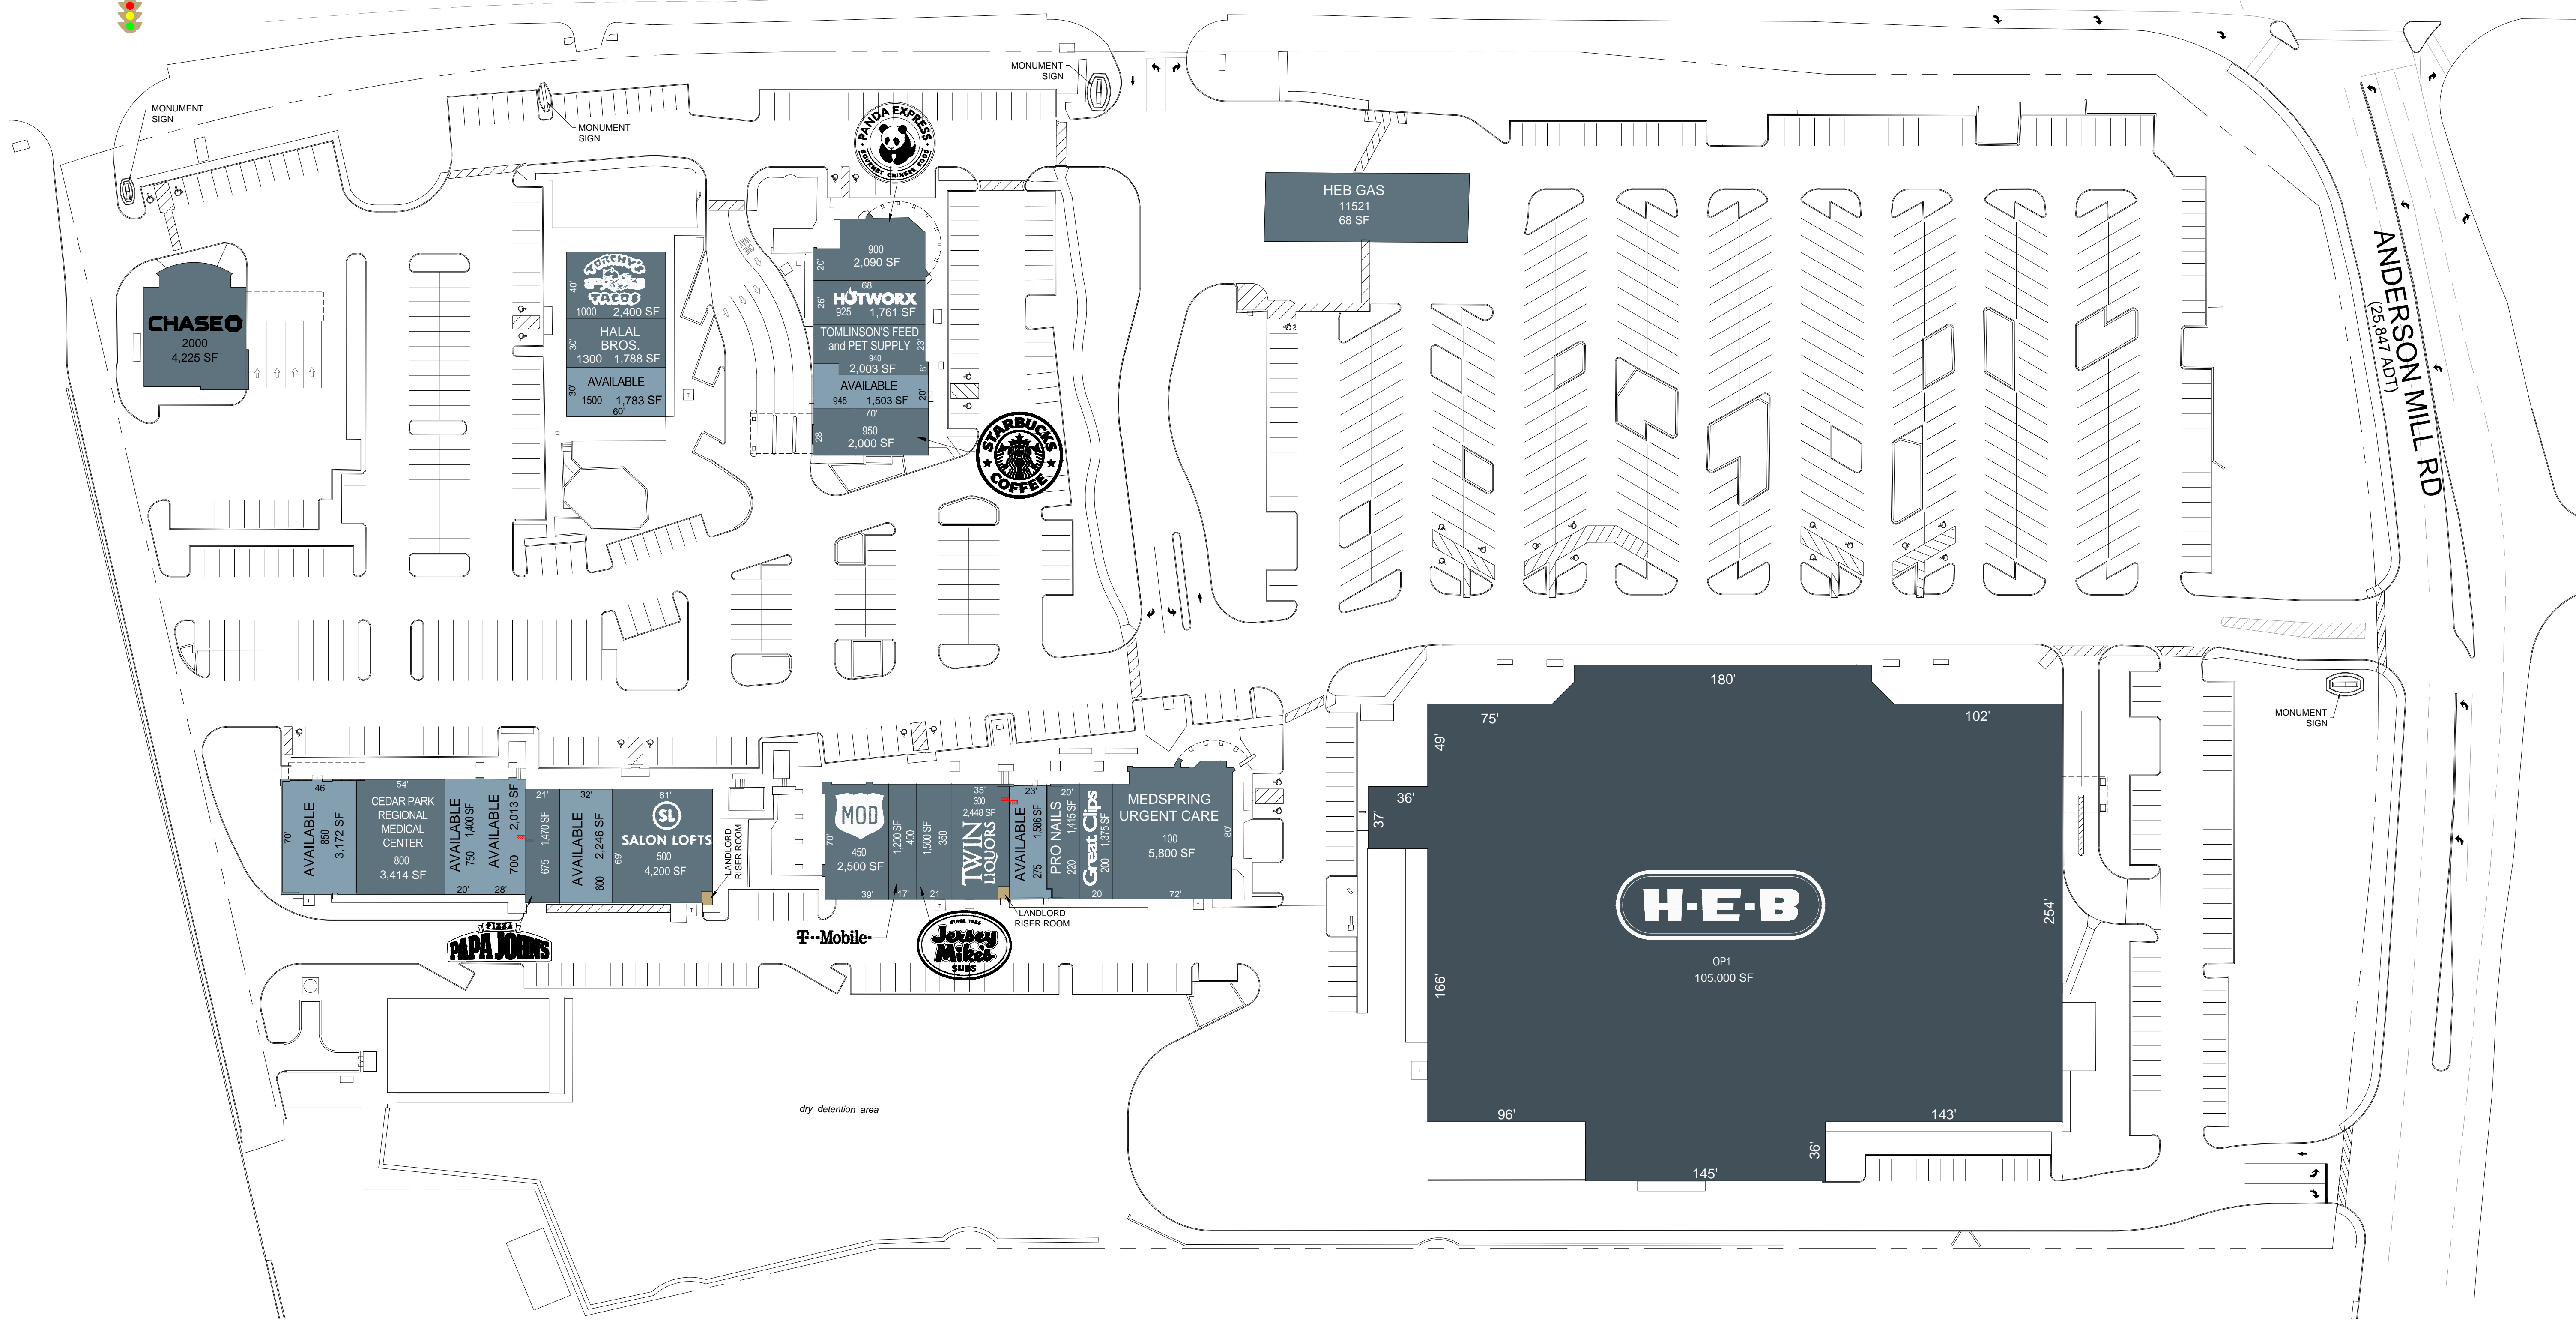

FM 620 NORTH
(43,885 ADT)

ANDERSON MILL RD
(25,847 ADT)

CHASEO
2000
4,225 SF

ALBERTO'S
TACOS
1000 2,400 SF
HALAL BROS.
1300 1,788 SF
AVAILABLE
1500 1,783 SF

900 2,090 SF
68
HOTWORX
925 1,761 SF
TOMLINSON'S FEED
and PET SUPPLY
2,003 SF
AVAILABLE
945 1,503 SF
70
950 2,000 SF

HEB GAS
11521
68 SF

AVAILABLE
850 3,172 SF

54
CEDAR PARK
REGIONAL
MEDICAL
CENTER
800 3,414 SF

AVAILABLE
750 1,740 SF
AVAILABLE
700 2,013 SF
AVAILABLE
675 1,470 SF

61
SL
SALON LOFTS
500 4,200 SF

MOD
450 2,500 SF

2,448 SF
TWIN LIQUORS

AVAILABLE
275 1,998 SF
PRO NAILS
220 1,415 SF
Great Clips
200 1,375 SF

MEDSPRING
URGENT CARE
100 5,800 SF

H-E-B
OP1
105,000 SF

PAPA JOHN'S

T-Mobile

Jersey Mike's

dry detention area