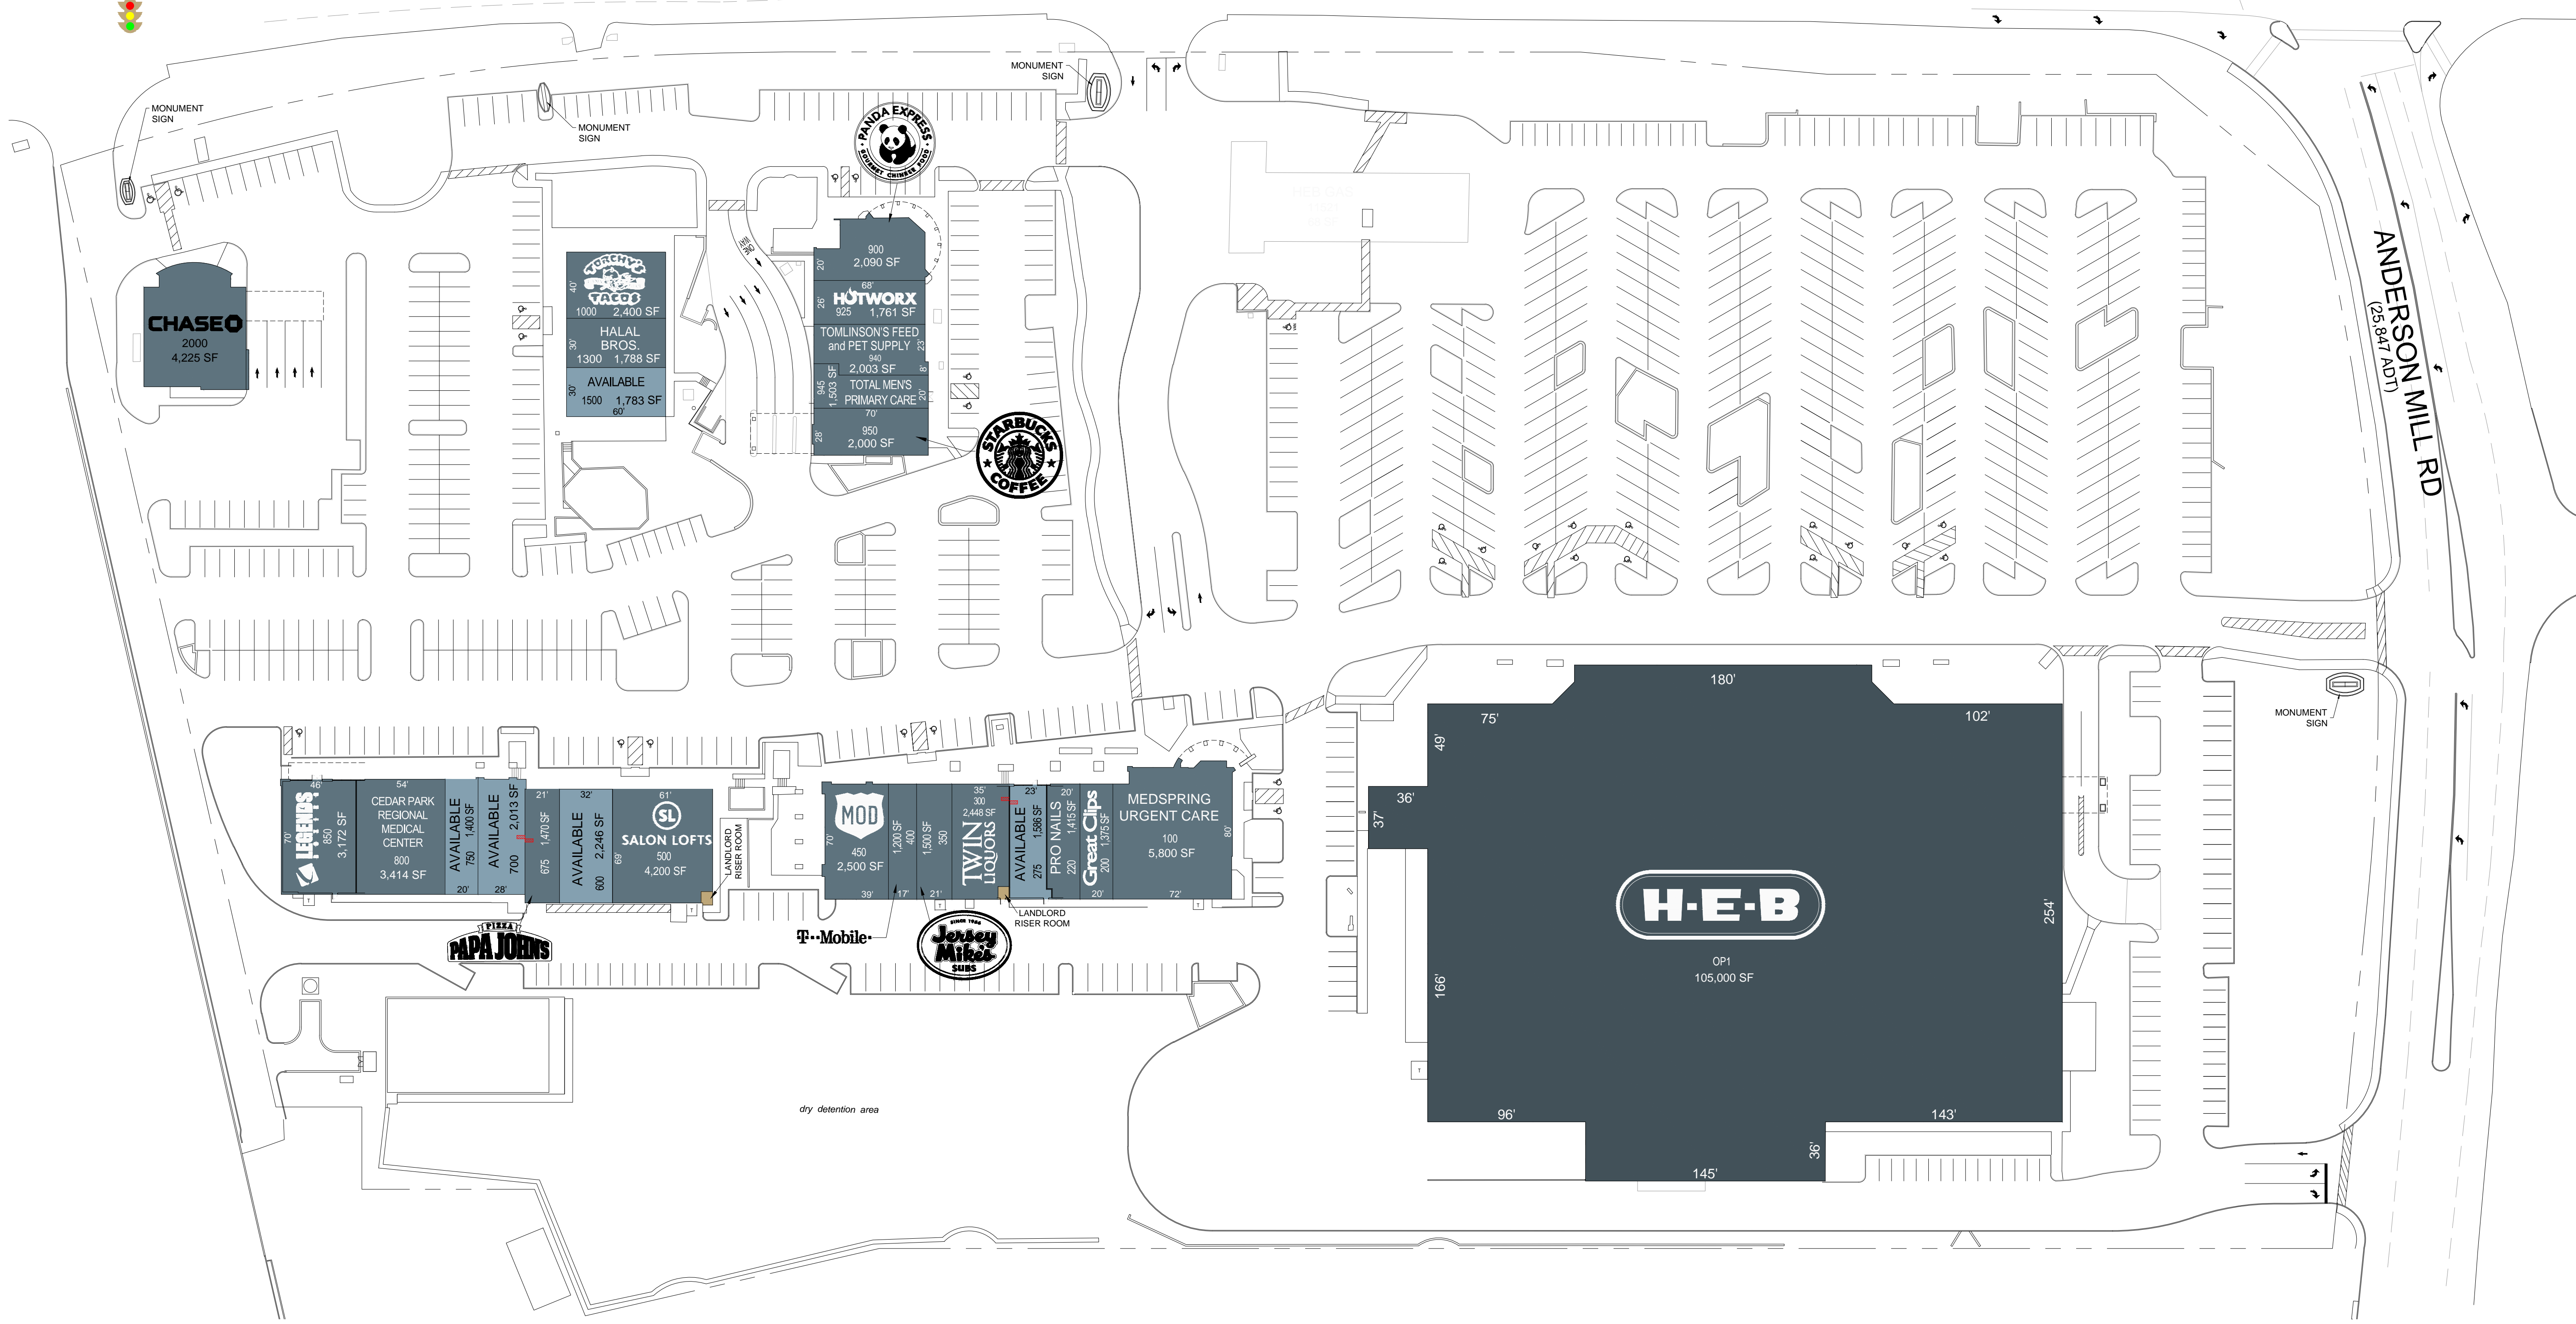

FM 620 NORTH  
(43,885 ADT)

ANDERSON MILL RD  
(25,847 ADT)

LEGENDS  
3,172 SF

AVAILABLE  
750 1,740 SF

AVAILABLE  
700 2,013 SF

AVAILABLE  
675 1,470 SF

SL  
2,246 SF

SALON LOFTS  
500 4,200 SF

MOD  
450 2,500 SF

TWIN LIQUORS  
2,448 SF

AVAILABLE  
1,998 SF

PRO NAILS  
220 1,415 SF

Great Clips  
200 1,375 SF

MEDSPRING URGENT CARE  
100 5,800 SF

H-E-B

OP1  
105,000 SF

dry detention area