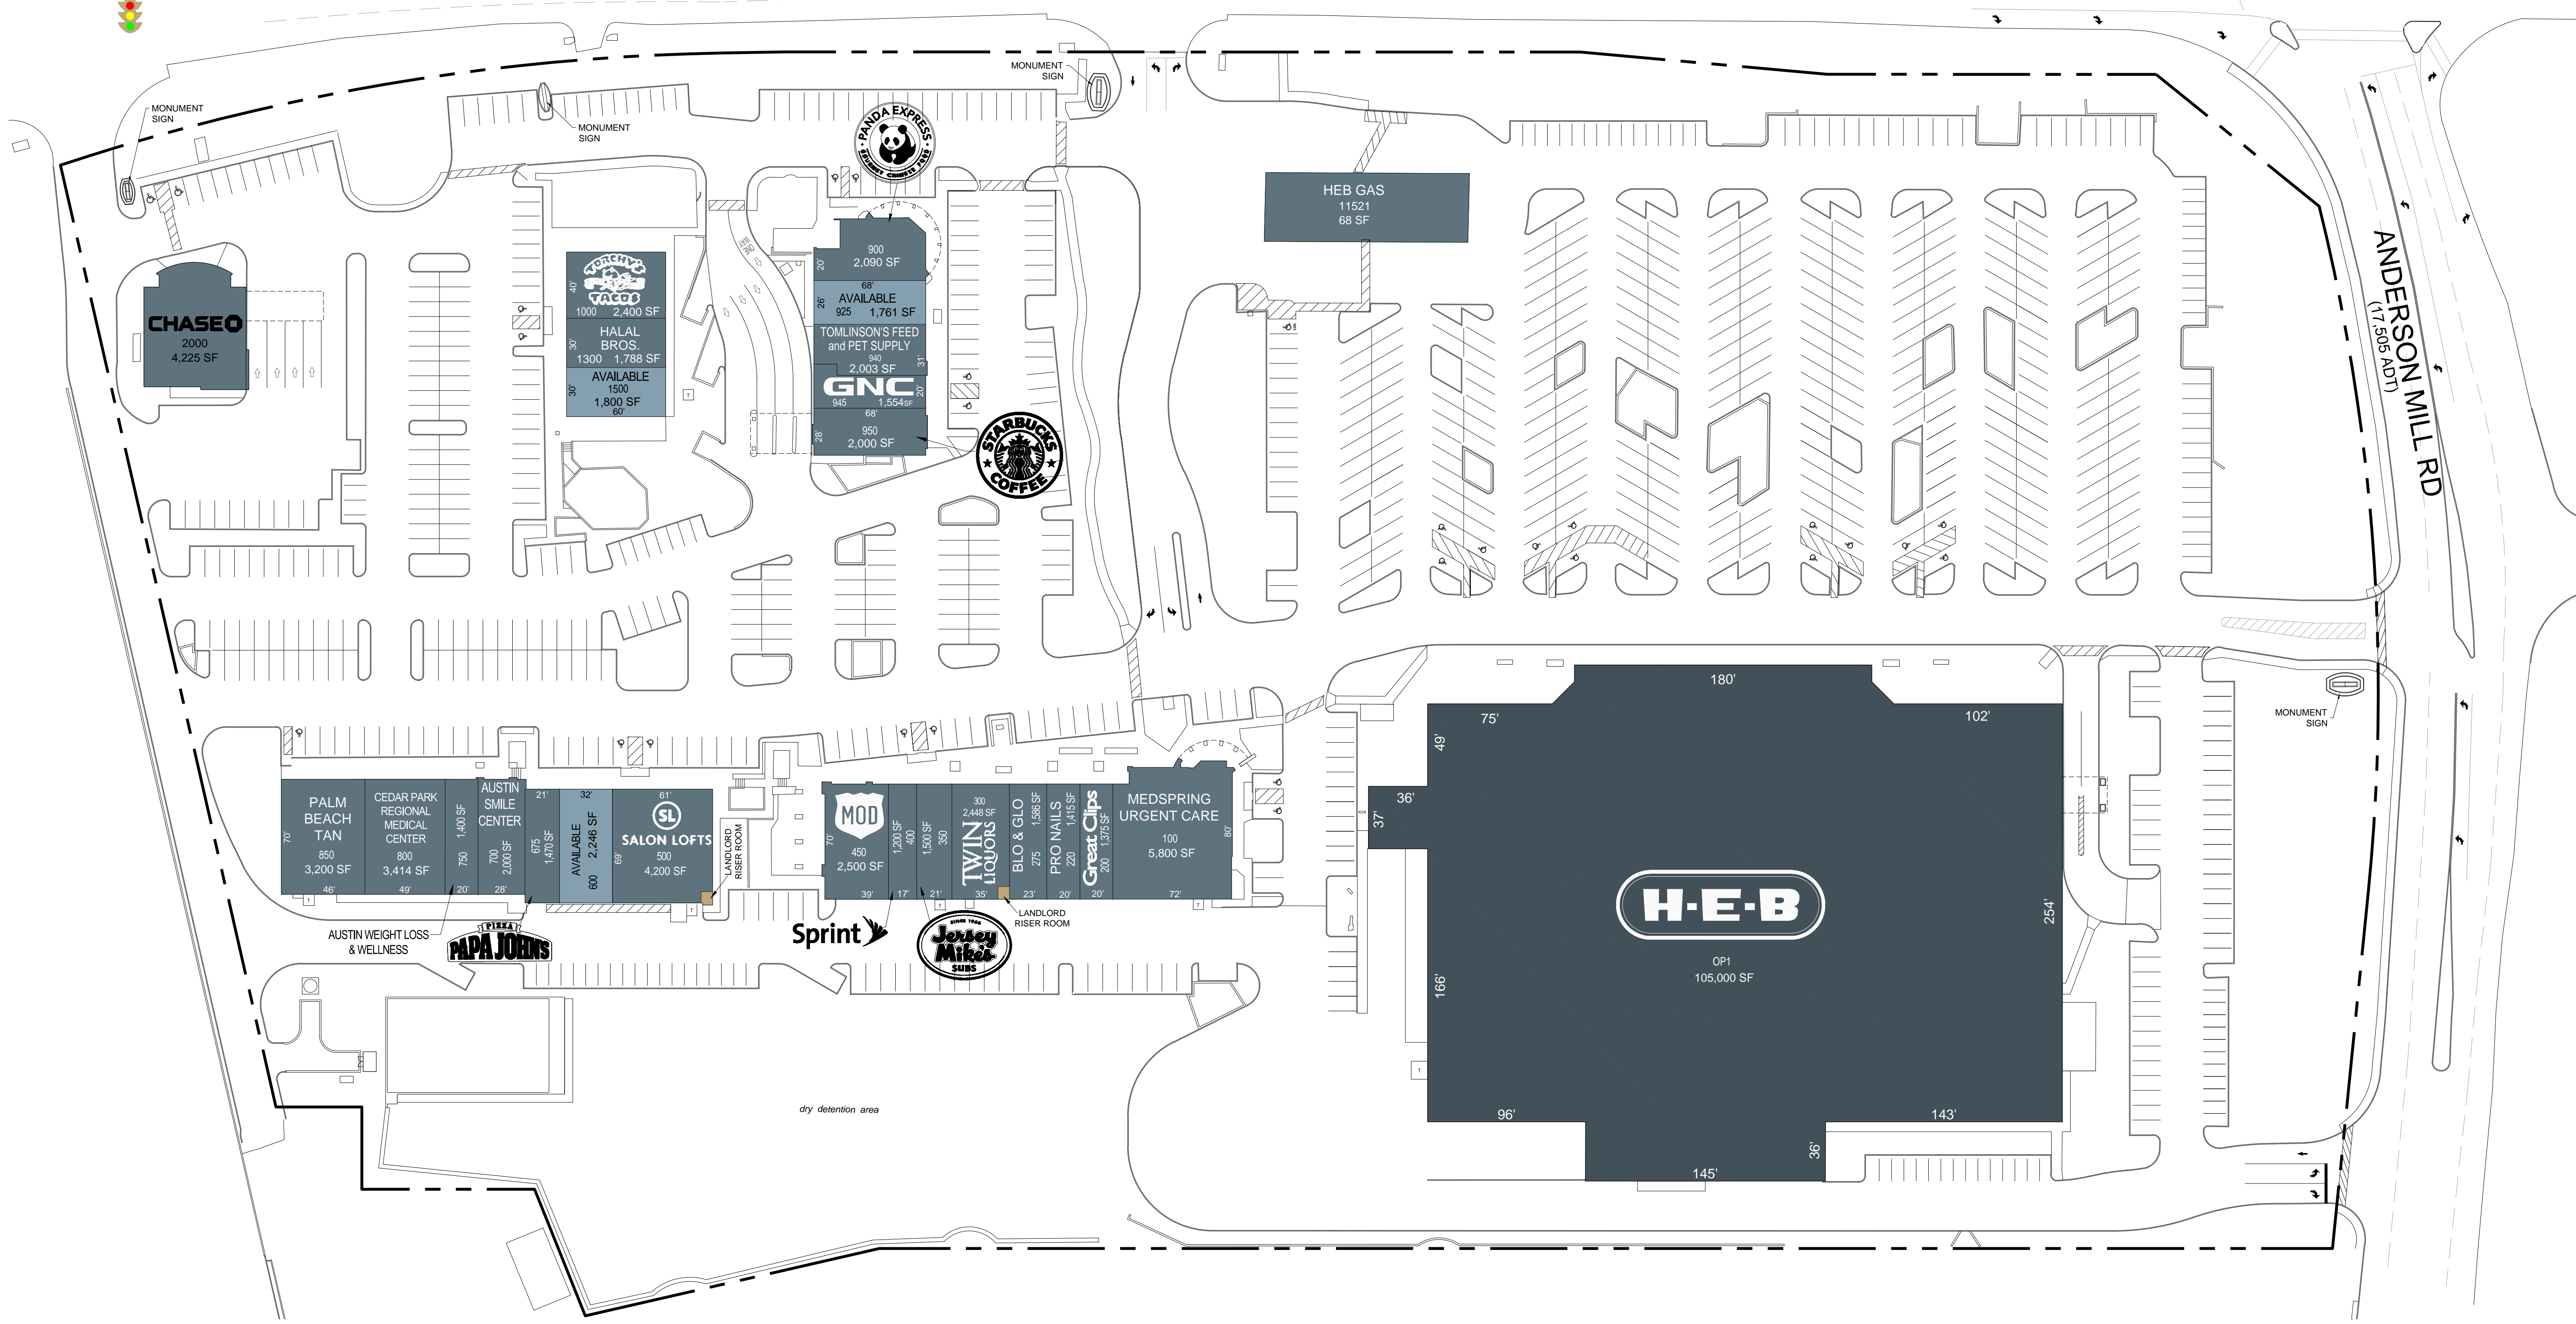

FM 620 NORTH
(37,452 ADT)

ANDERSON MILL RD
(17,505 ADT)

CHASEO
2000
4,225 SF

ARCHYD
TACO
1000 2,400 SF
HALAL BROS.
1300 1,788 SF
AVAILABLE
1500 1,800 SF

900 2,090 SF
AVAILABLE
925 1,761 SF
TOMLINSON'S FEED
and PET SUPPLY
2,003 SF
GNC
945 1,554 SF
950 2,000 SF

HEB GAS
11521
68 SF

PALM BEACH TAN
850
3,200 SF

CEDAR PARK REGIONAL MEDICAL CENTER
800
3,414 SF

AUSTIN SMILE CENTER
700
2,000 SF

AVAILABLE
1410 SF

61' SALON LOFTS
500
4,200 SF

MOD
450
2,500 SF

1200 SF
400

1500 SF
350

2448 SF
TWIN LIQUORS

1898 SF
BLO & GLO

1415 SF
PRO NAILS

1375 SF
Great Clips

5,800 SF
MEDSPRING URGENT CARE

H-E-B
OP1
105,000 SF

AUSTIN WEIGHT LOSS & WELLNESS

PAPA JOHN'S

Sprint

Jersey Mike's

dry detention area