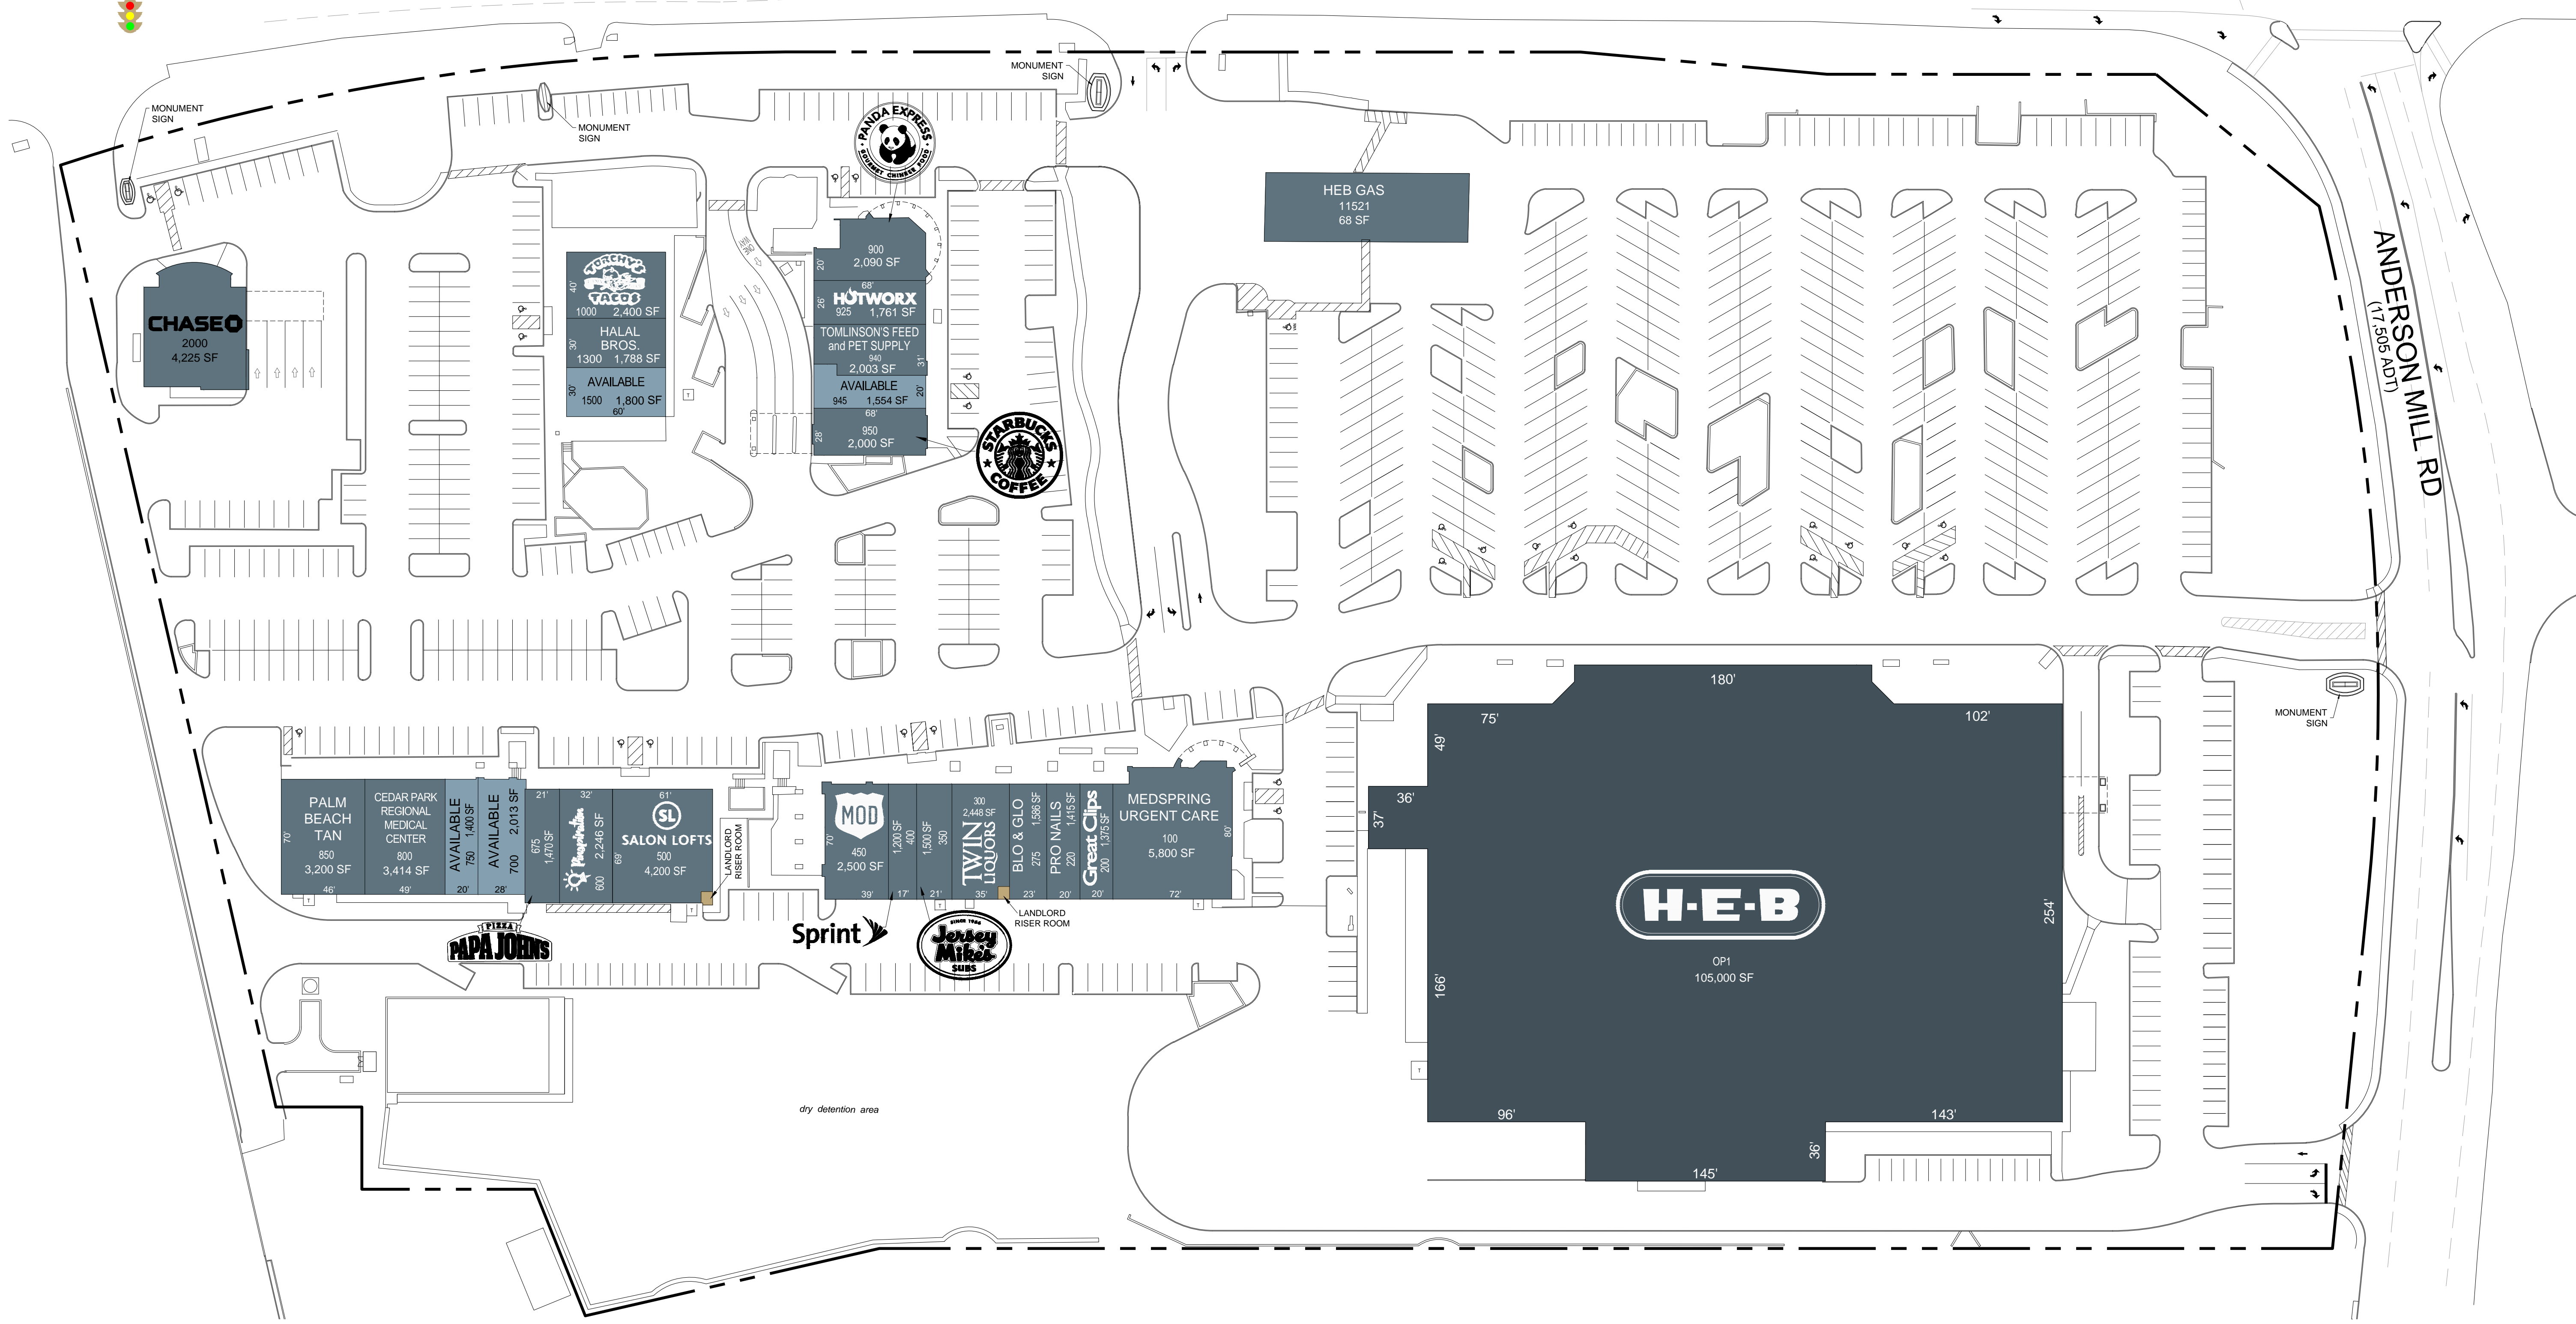

FM 620 NORTH  
(37,452 ADT)

ANDERSON MILL RD  
(17,505 ADT)

CHASEO  
2000  
4,225 SF

ALCANTARA TACO  
1000 2,400 SF  
HALAL BROS.  
1300 1,788 SF  
AVAILABLE  
1500 1,800 SF

PANDA EXPRESS  
900 2,090 SF  
HOTWORX  
925 1,761 SF  
TOMLINSON'S FEED and PET SUPPLY  
2,003 SF  
AVAILABLE  
945 1,554 SF  
950 2,000 SF

HEB GAS  
11521  
68 SF

PALM BEACH TAN  
850  
3,200 SF

AVAILABLE  
750 1,400 SF

AVAILABLE  
700 2,013 SF

SL  
611  
500 4,200 SF

MOD  
450 2,500 SF

TWIN LIQUORS  
300 2,448 SF

BLO & GLO  
275 1,898 SF

PRO NAILS  
220 1,415 SF

Great Clips  
200 1,375 SF

MEDSPRING URGENT CARE  
100 5,800 SF

H-E-B  
OP1  
105,000 SF

PAPA JOHN'S

Sprint

Jersey Mike's

dry detention area