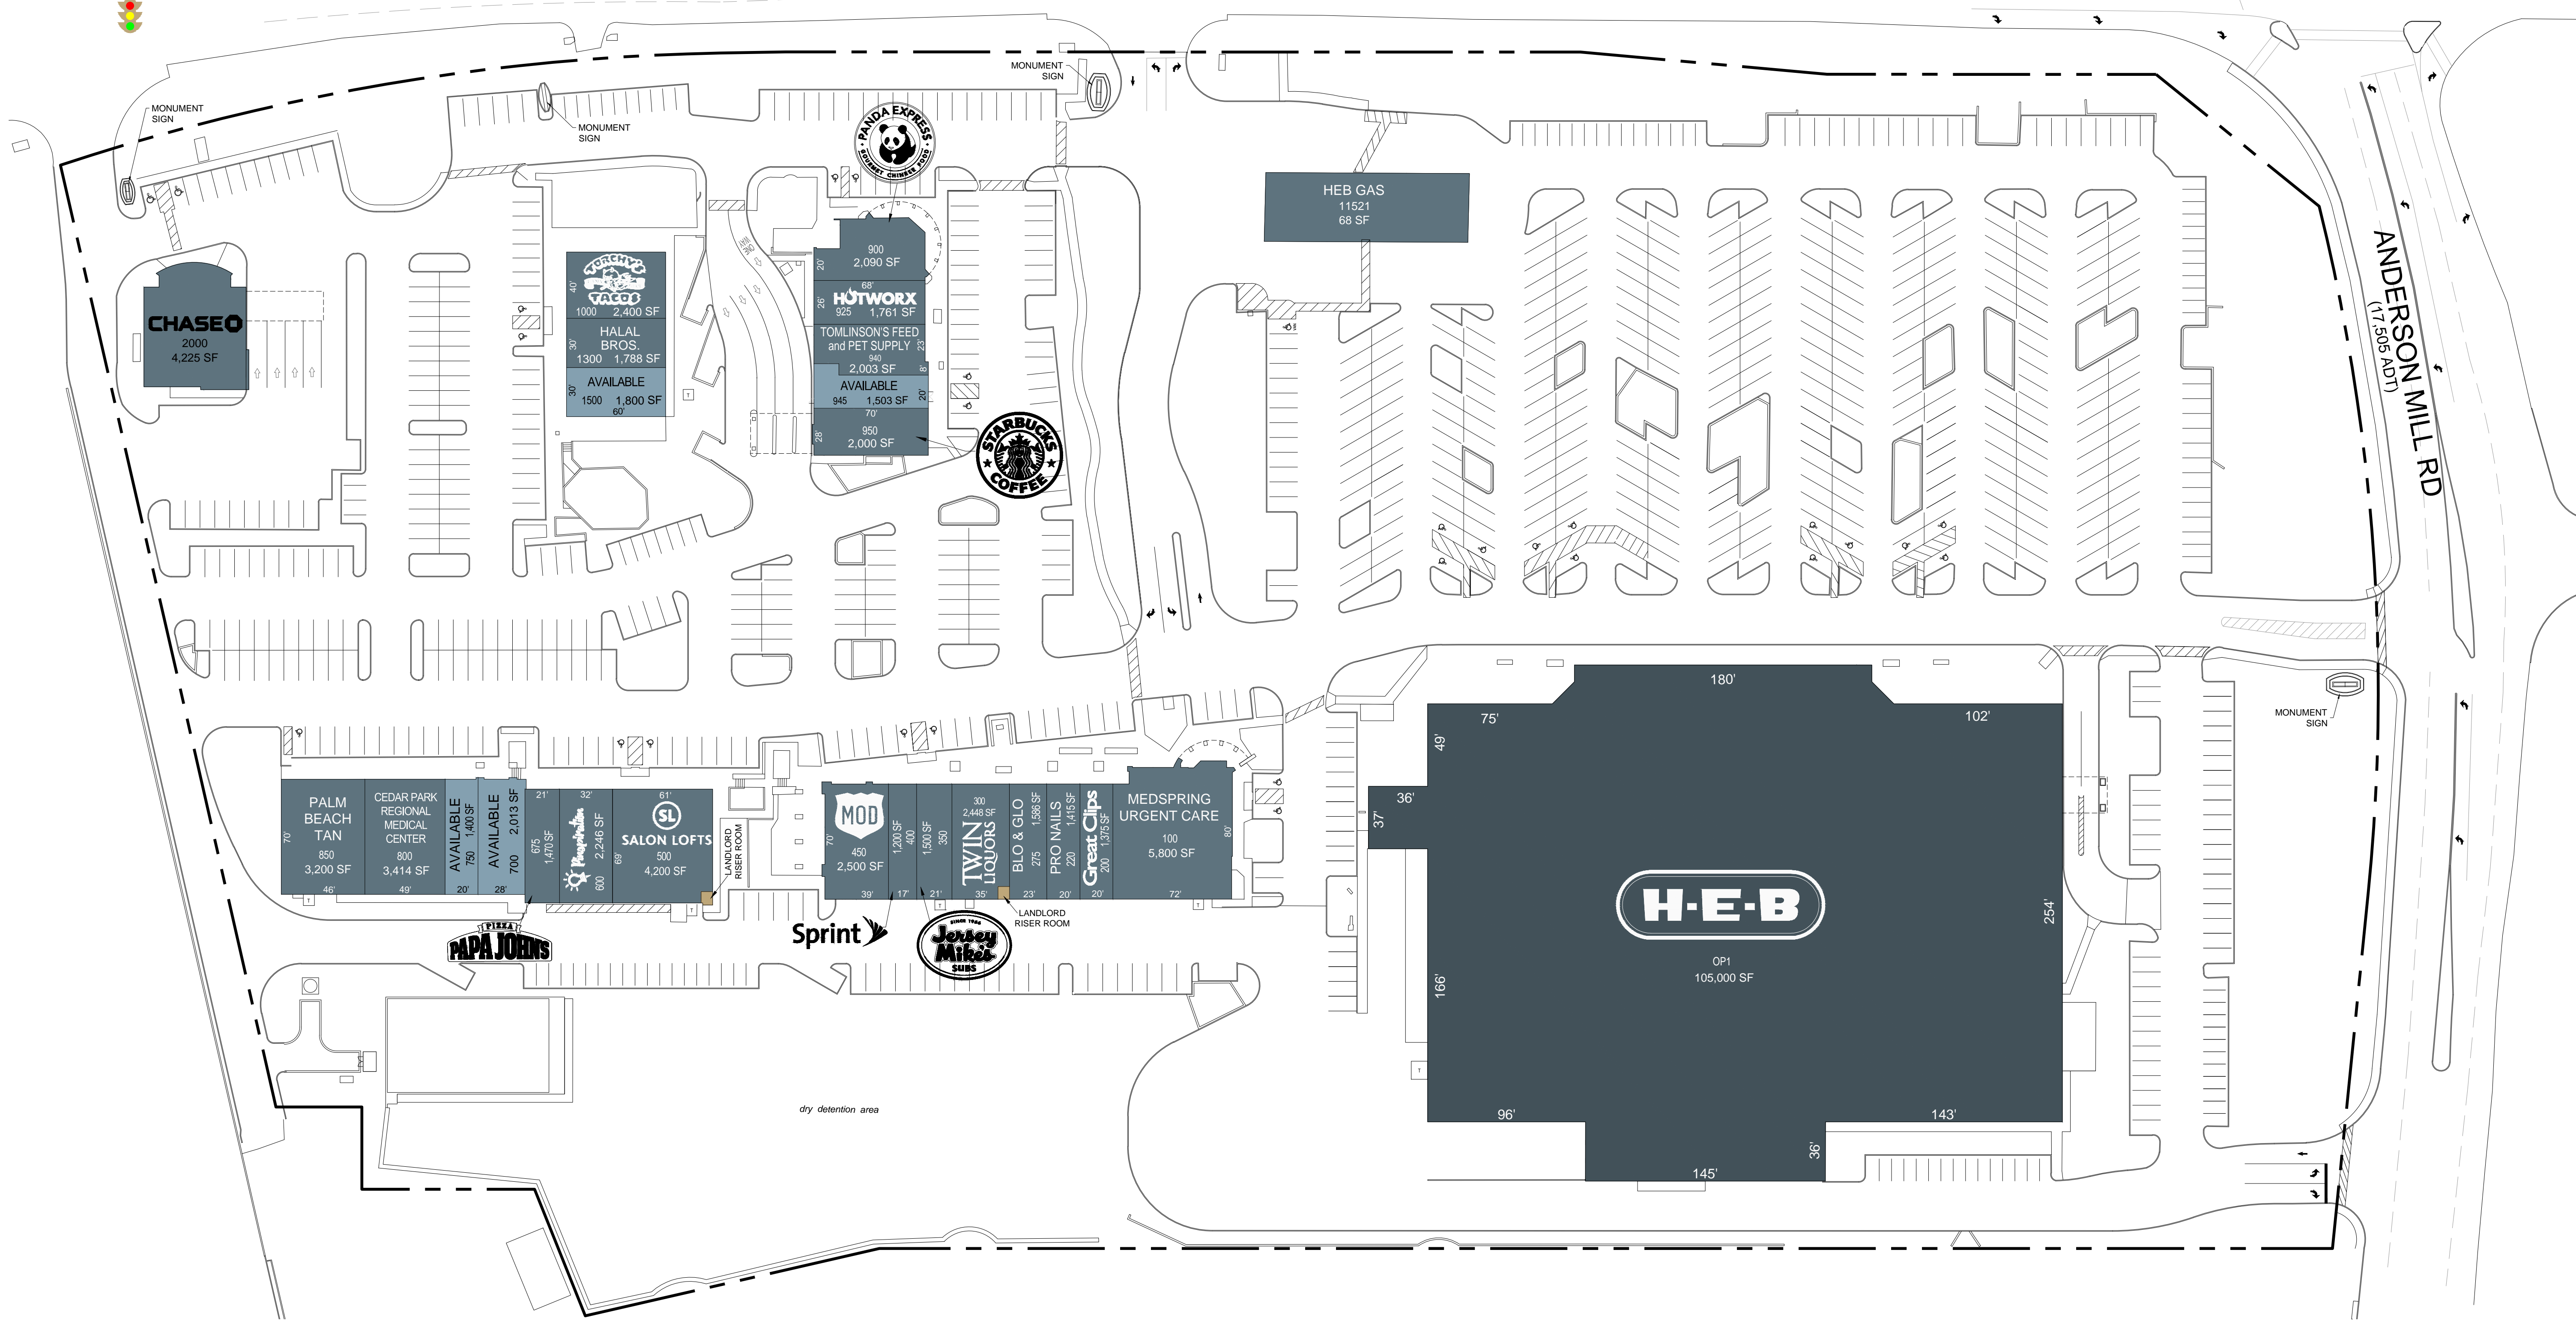

FM 620 NORTH  
(37,452 ADT)

ANDERSON MILL RD  
(17,505 ADT)

CHASEO  
2000  
4,225 SF

ALCANTARA TACO  
1000 2,400 SF  
HALAL BROS.  
1300 1,788 SF  
AVAILABLE  
1500 1,800 SF

PANDA EXPRESS  
900 2,090 SF  
HOTWORX  
925 1,761 SF  
TOMLINSON'S FEED and PET SUPPLY  
2,003 SF  
AVAILABLE  
945 1,503 SF  
70  
950 2,000 SF

HEB GAS  
11521  
68 SF

PALM BEACH TAN  
850  
3,200 SF

AVAILABLE  
750 1,400 SF

AVAILABLE  
700 2,013 SF  
1675 1,410 SF

SL  
611  
500 4,200 SF

MOD  
450 2,500 SF

TWIN LIQUORS  
300 2,448 SF

BLO & GLO  
275 1,895 SF

PRO NAILS  
220 1,415 SF

Great Clips  
200 1,375 SF

MEDSPRING URGENT CARE  
100 5,800 SF

H-E-B  
OP1  
105,000 SF

PAPA JOHN'S

Sprint

Jersey Mike's

dry detention area