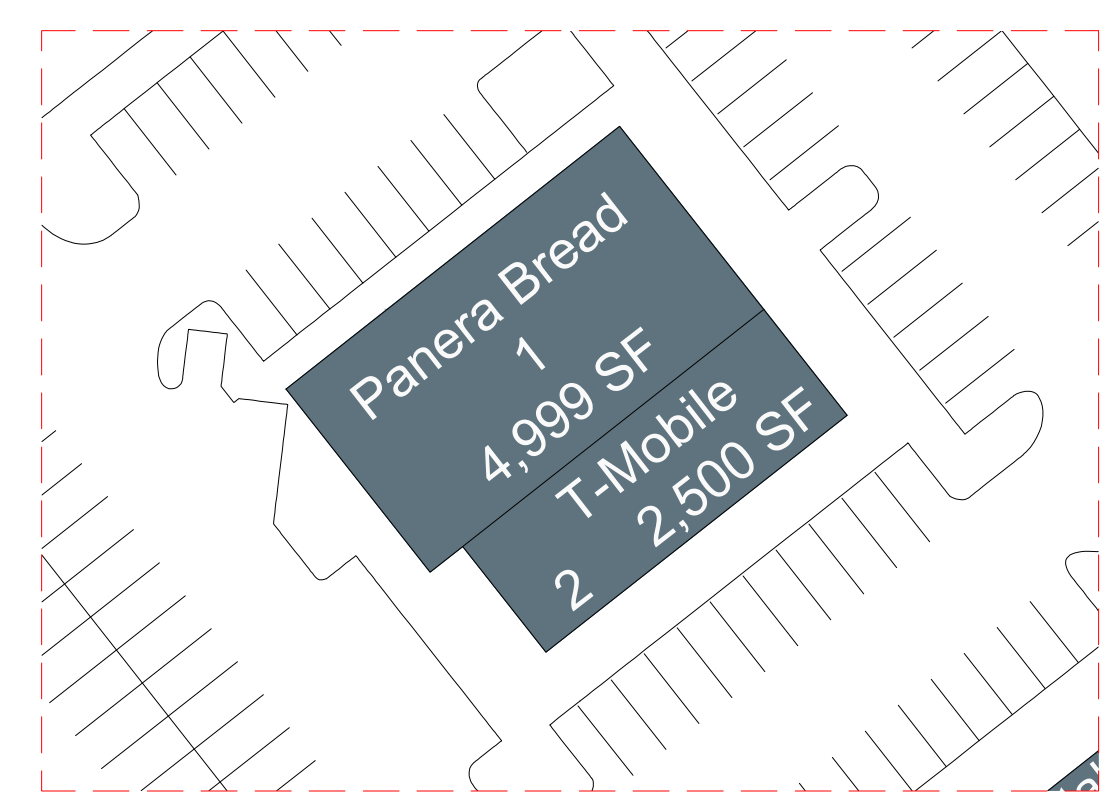

RETAIL "B"
SCALE: 1" = 40'

OVERALL SITE PLAN
SCALE: 1" = 80'

RETAIL "A"
SCALE: 1" = 40'

RETAIL "C"
SCALE: 1" = 40'