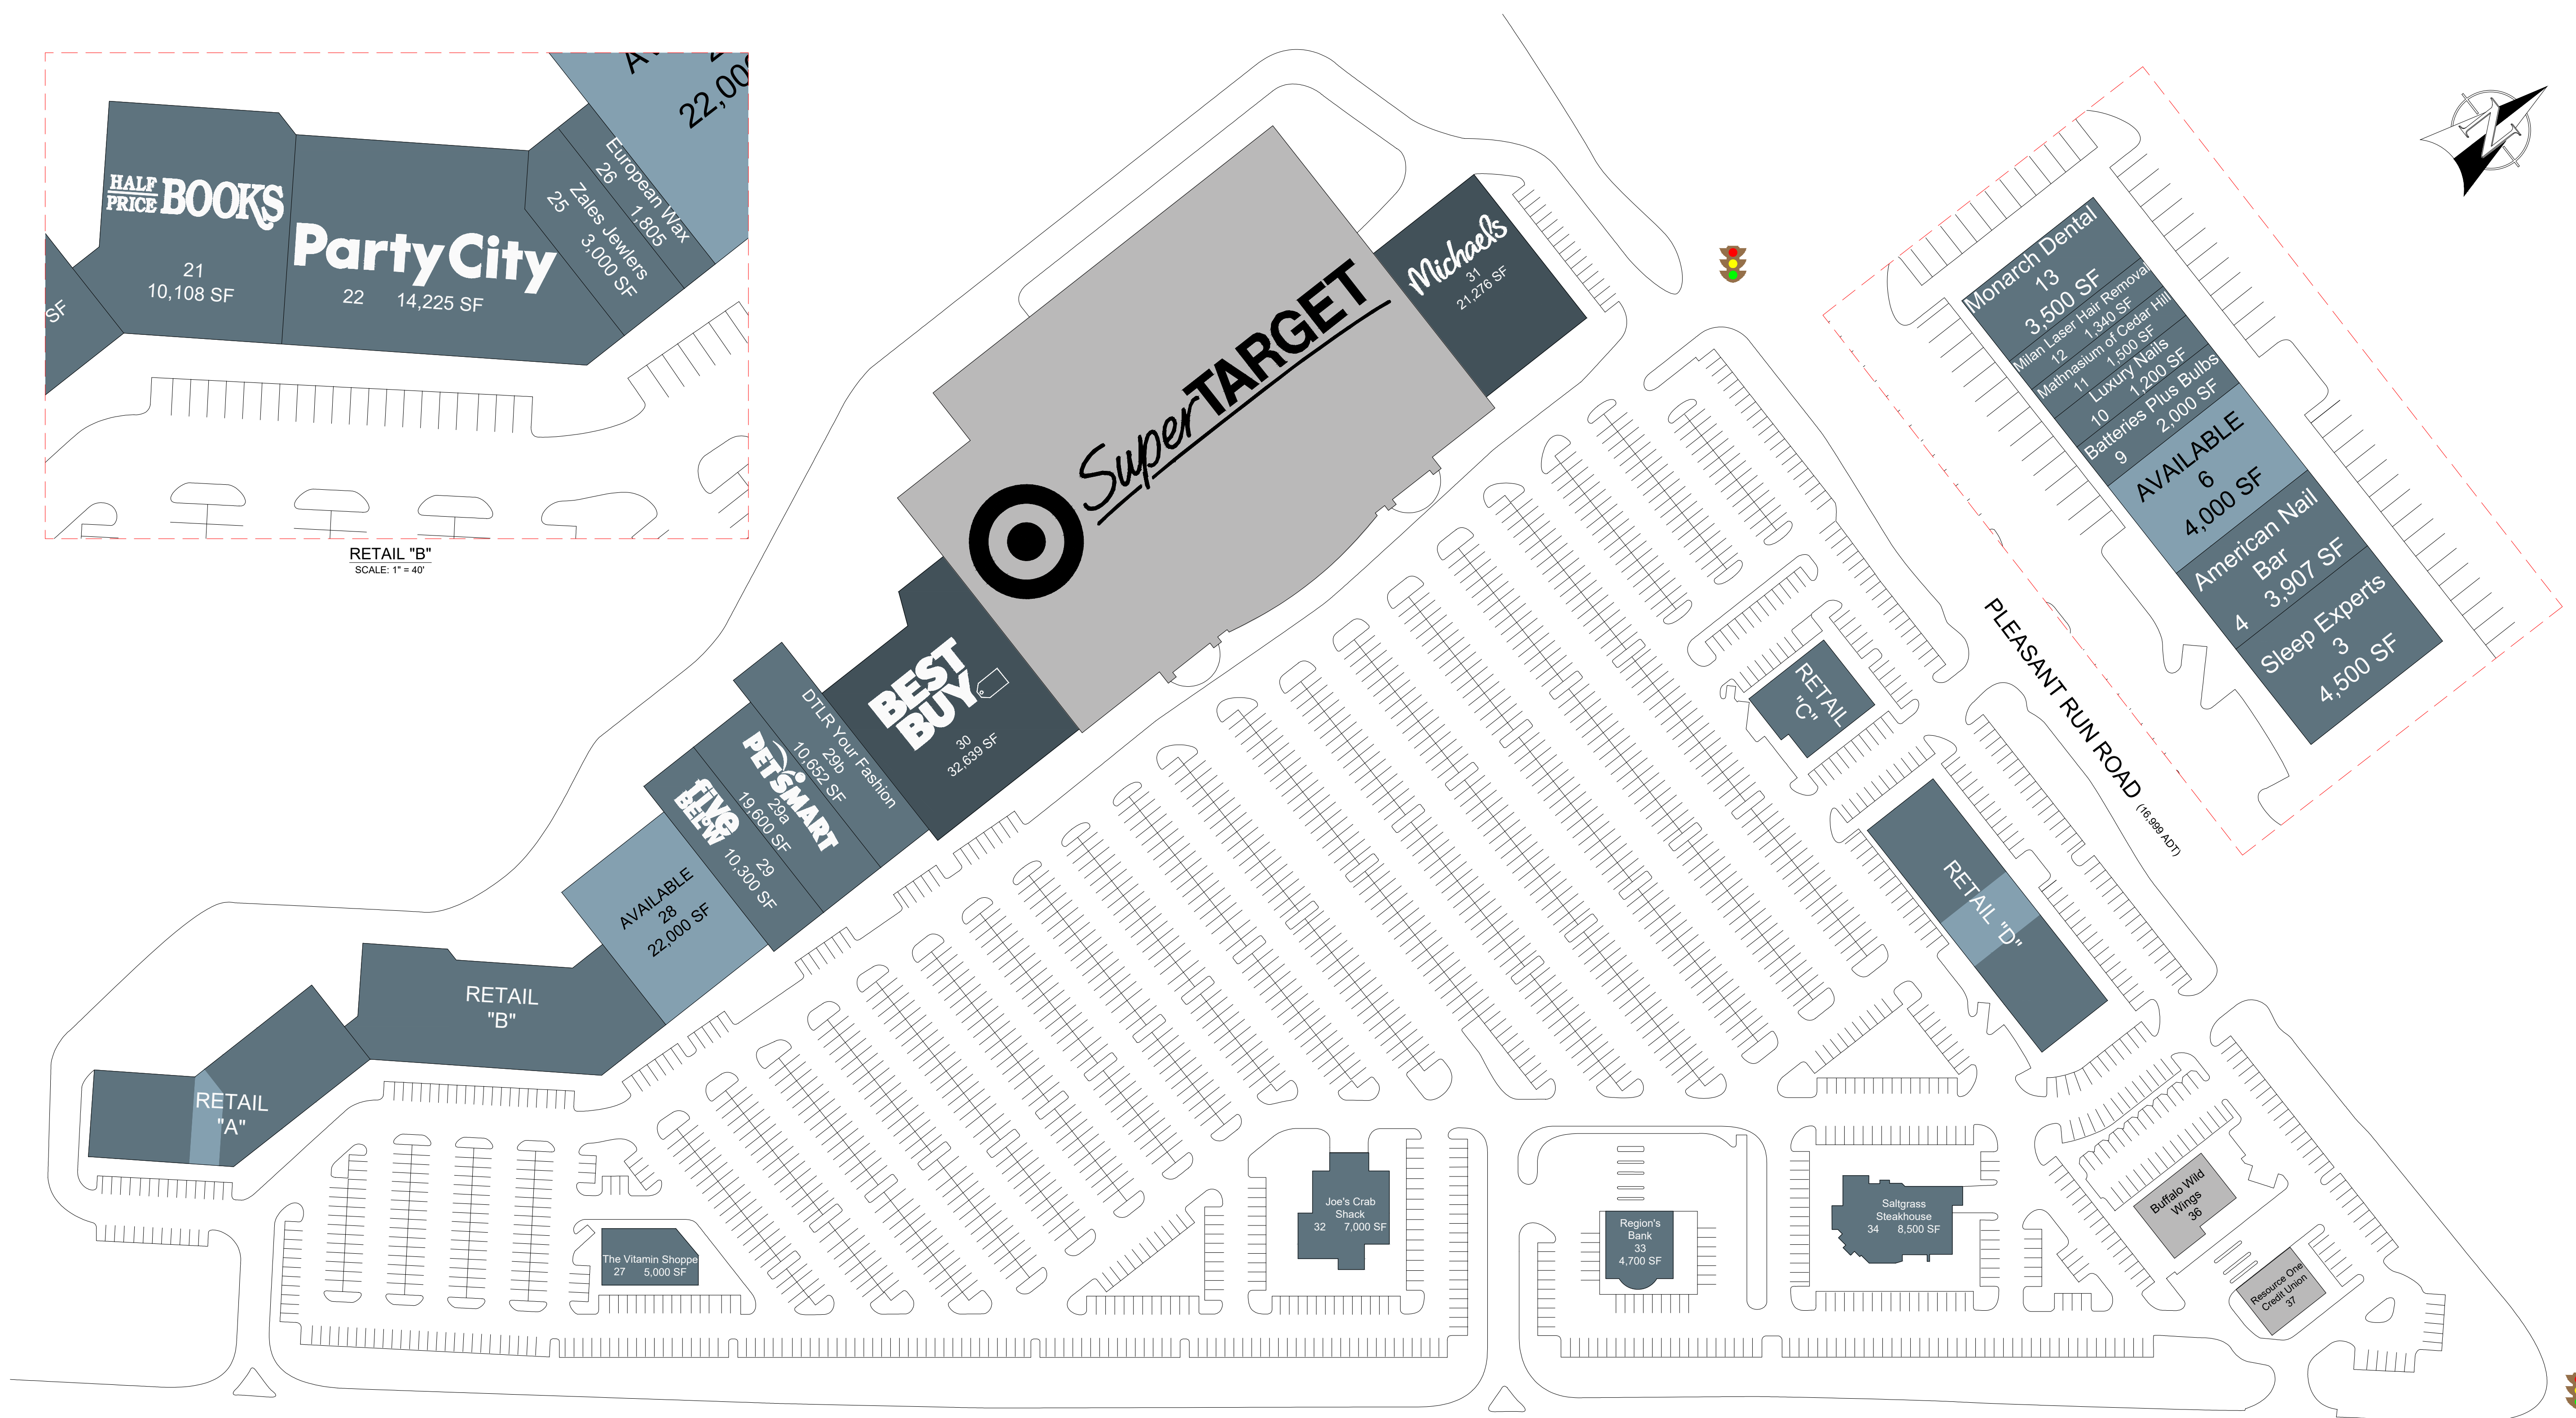

RETAIL "B"
SCALE: 1" = 40'

OVERALL SITE PLAN
SCALE: 1" = 80'

RETAIL "A"
SCALE: 1" = 40'

RETAIL "C"
SCALE: 1" = 40'