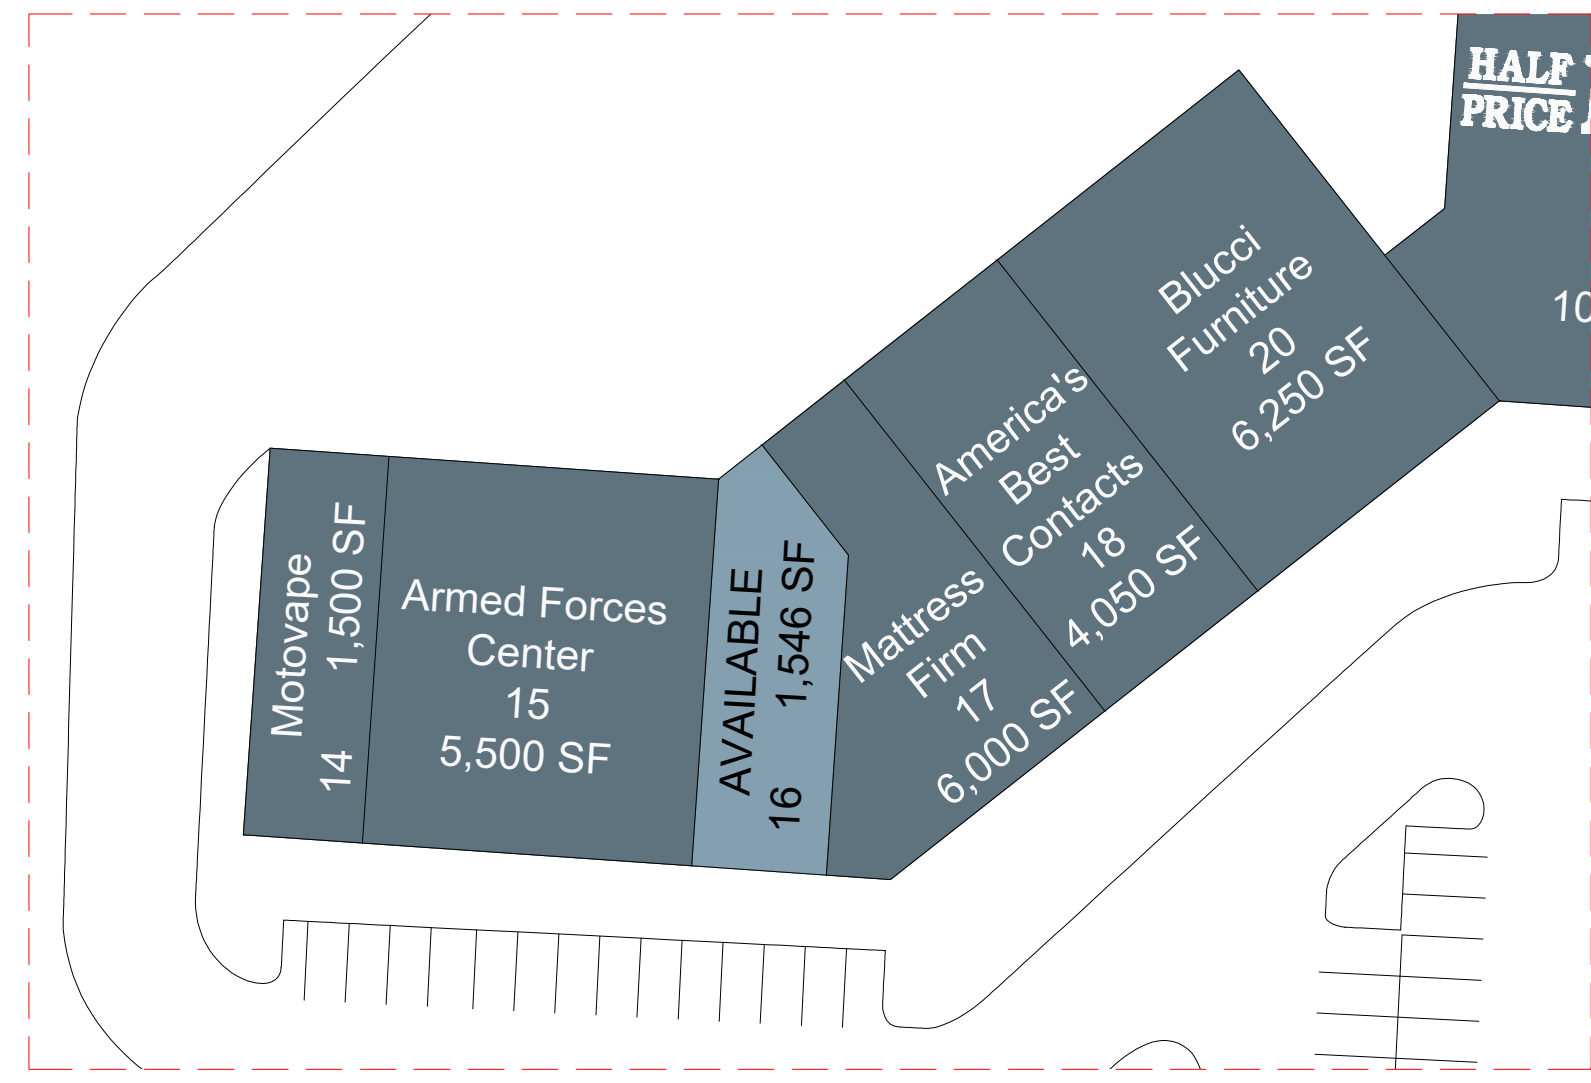

RETAIL "B"
SCALE: 1" = 40'

OVERALL SITE PLAN
SCALE: 1" = 80'

RETAIL "A"
SCALE: 1" = 40'

RETAIL "C"
SCALE: 1" = 40'