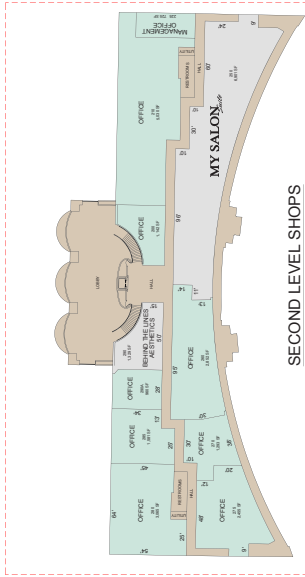

PORTOFINO SHOPPING CENTER

19075 Interstate 45 South | Shenandoah, TX 77385

317-577-5600 kiterealty.com

KRG
LISTED
NYSE