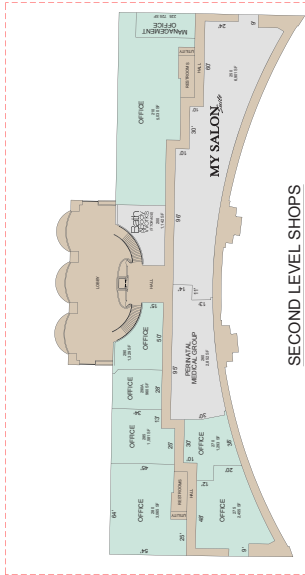

PORTOFINO SHOPPING CENTER

19075 Interstate 45 South | Shenandoah, TX 77385

317-577-5600 kiterealty.com

KRG
LISTED
NYSE