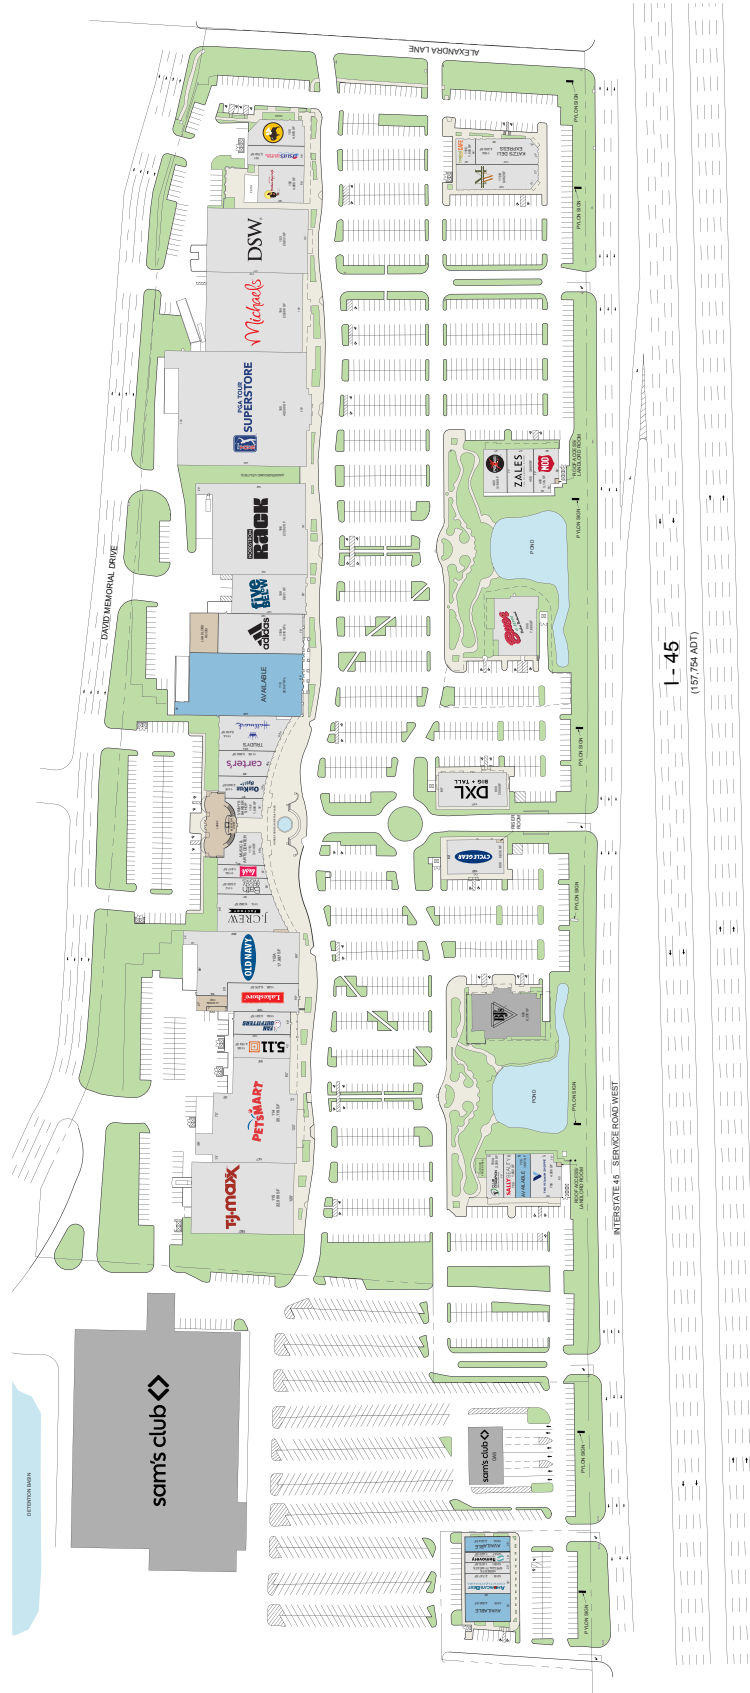

PORTOFINO SHOPPING CENTER

19075 Interstate 45 South | Shenandoah, TX 77385

317-577-5600 kiterealty.com

KRG
LISTED
NYSE