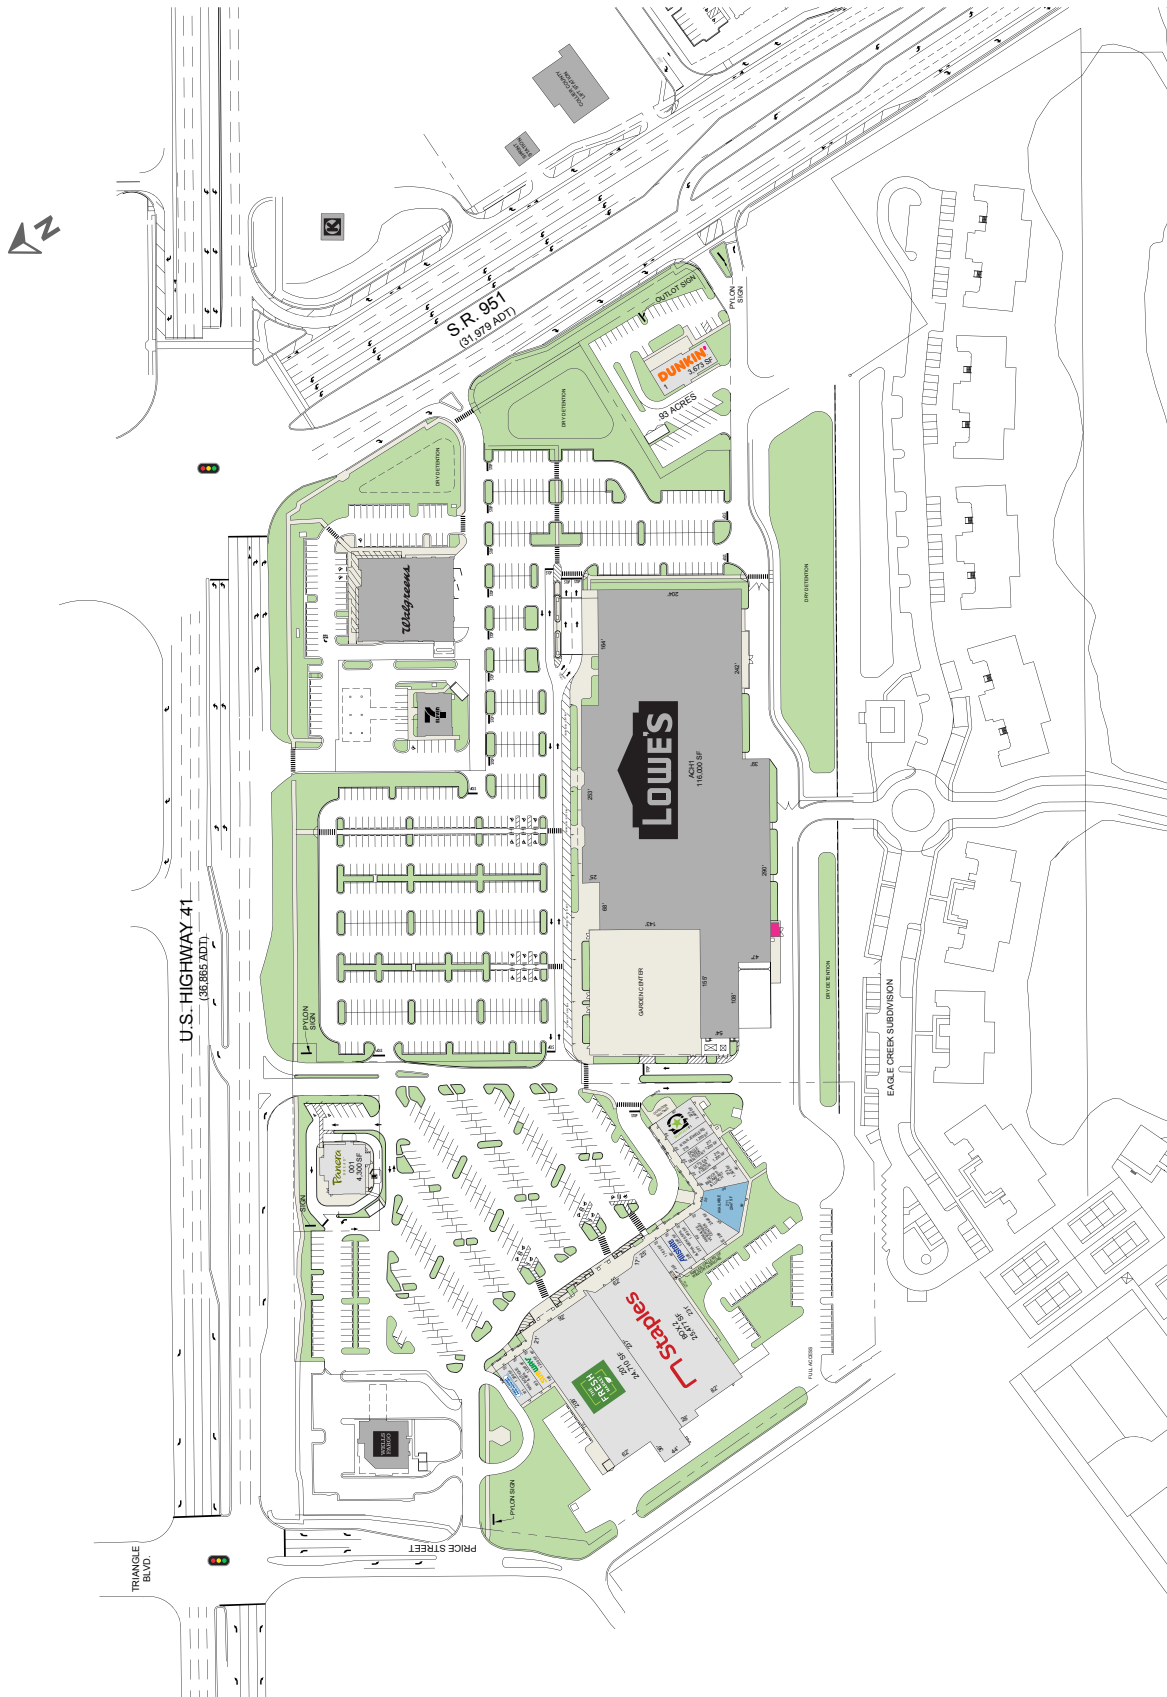

SHOPS AT EAGLE CREEK

12600 East Tamiami Trail (also listed as 12628) | Naples, FL 34113

317-577-5600 kiterealty.com

KRG
LISTED
NYSE