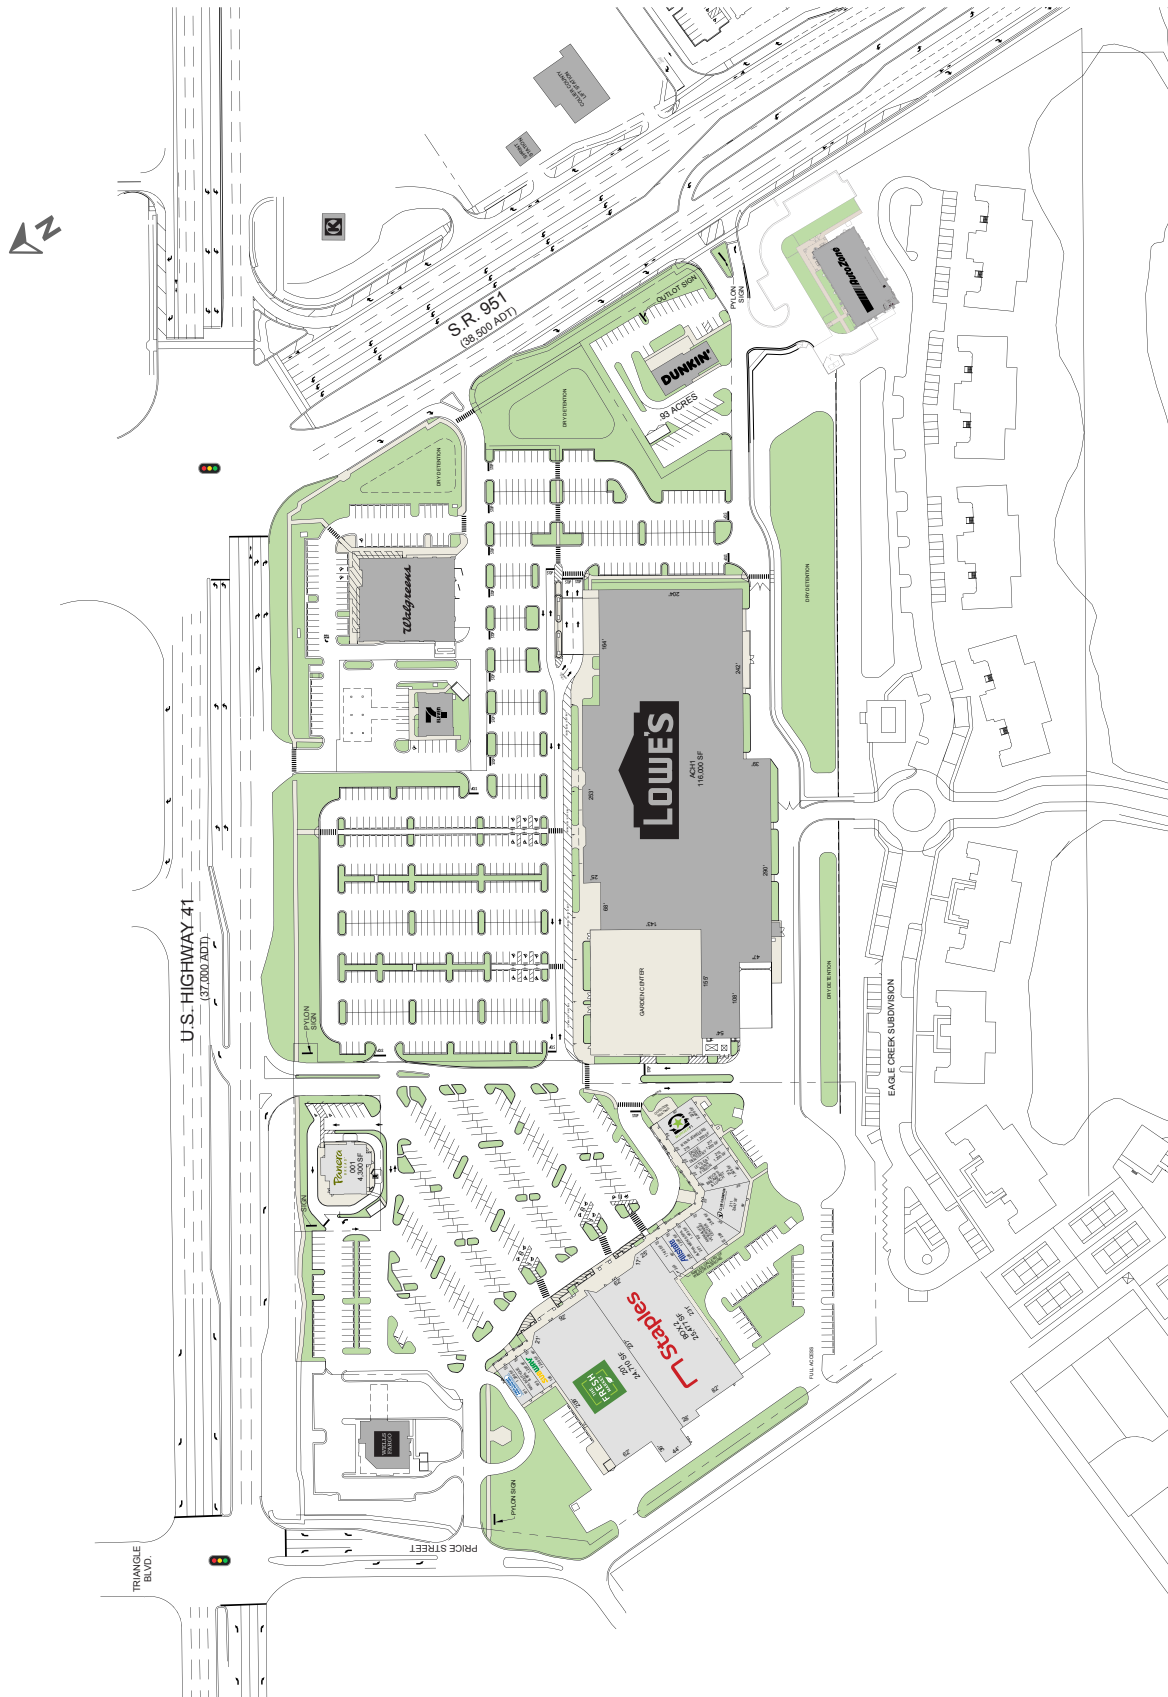

SHOPS AT EAGLE CREEK

12600 East Tamiami Trail (also listed as 12628) | Naples, FL 34113

317-577-5600 kiterealty.com

KRG
LISTED
NYSE