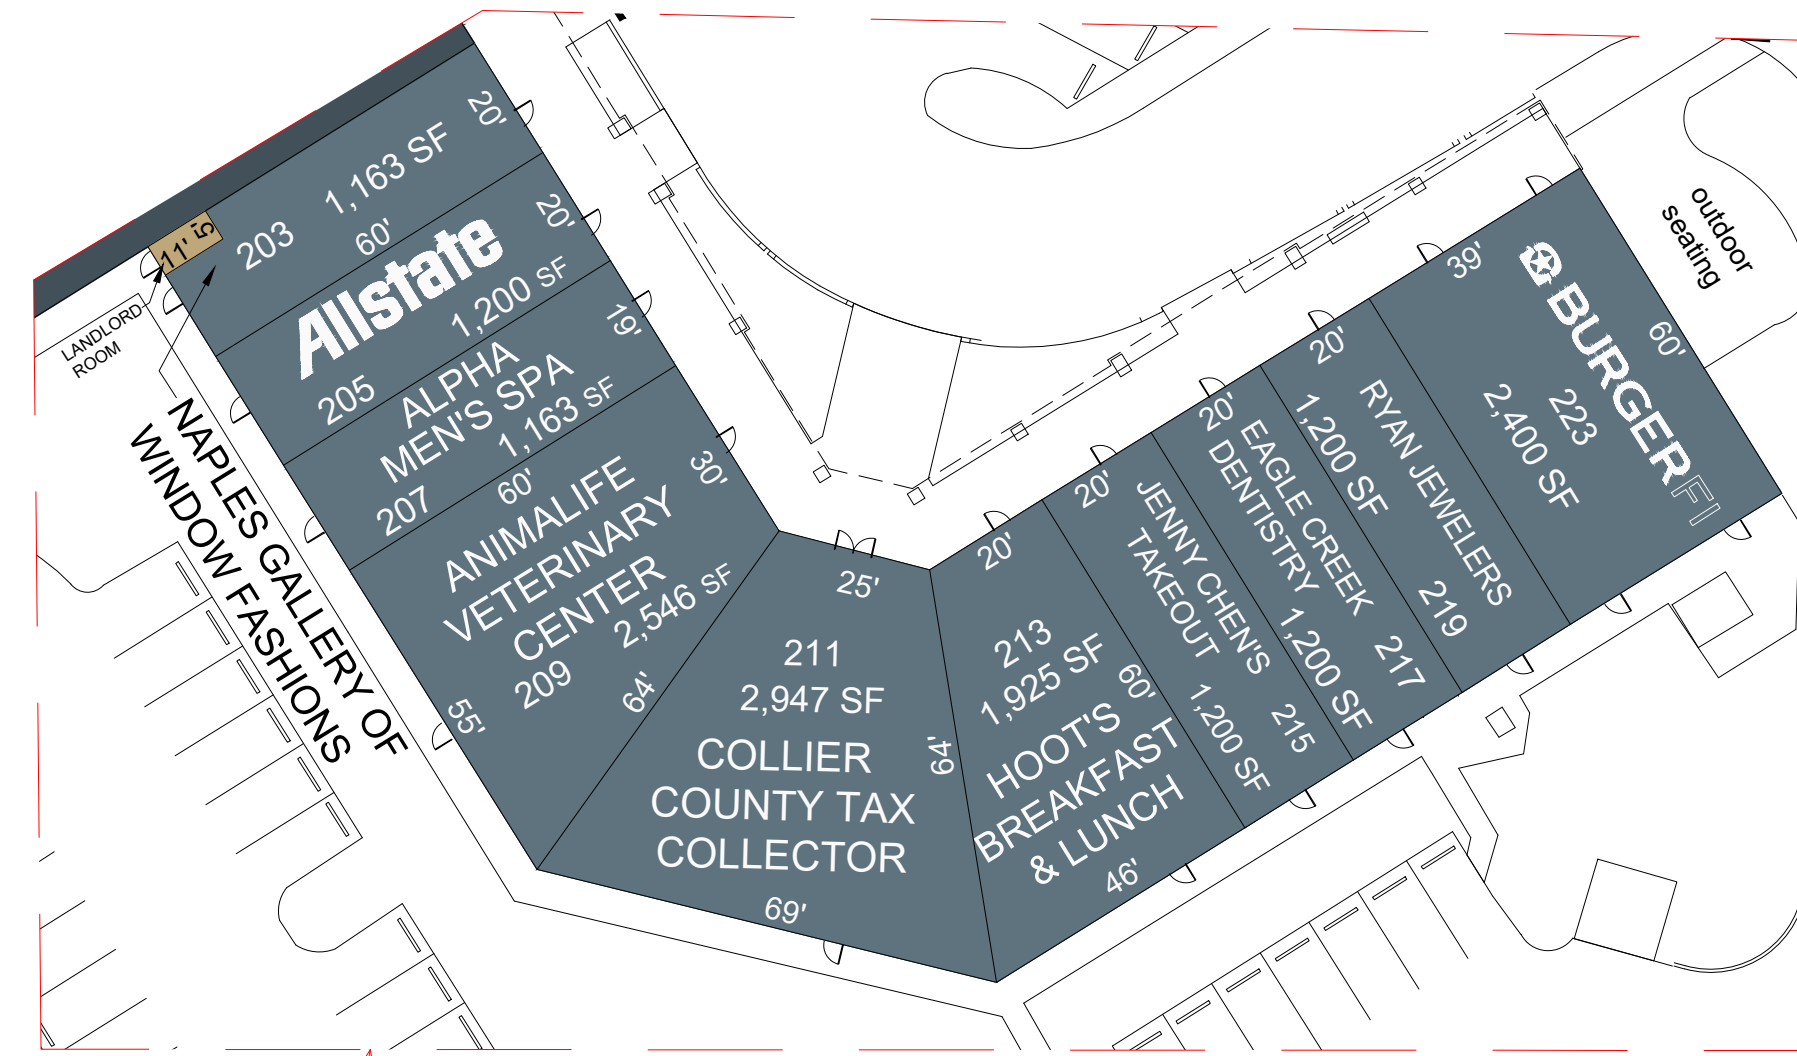

RETAIL
Scale 1" = 30'

RETAIL
Scale 1" = 30'

OVERALL SITE PLAN
Scale 1" = 80'