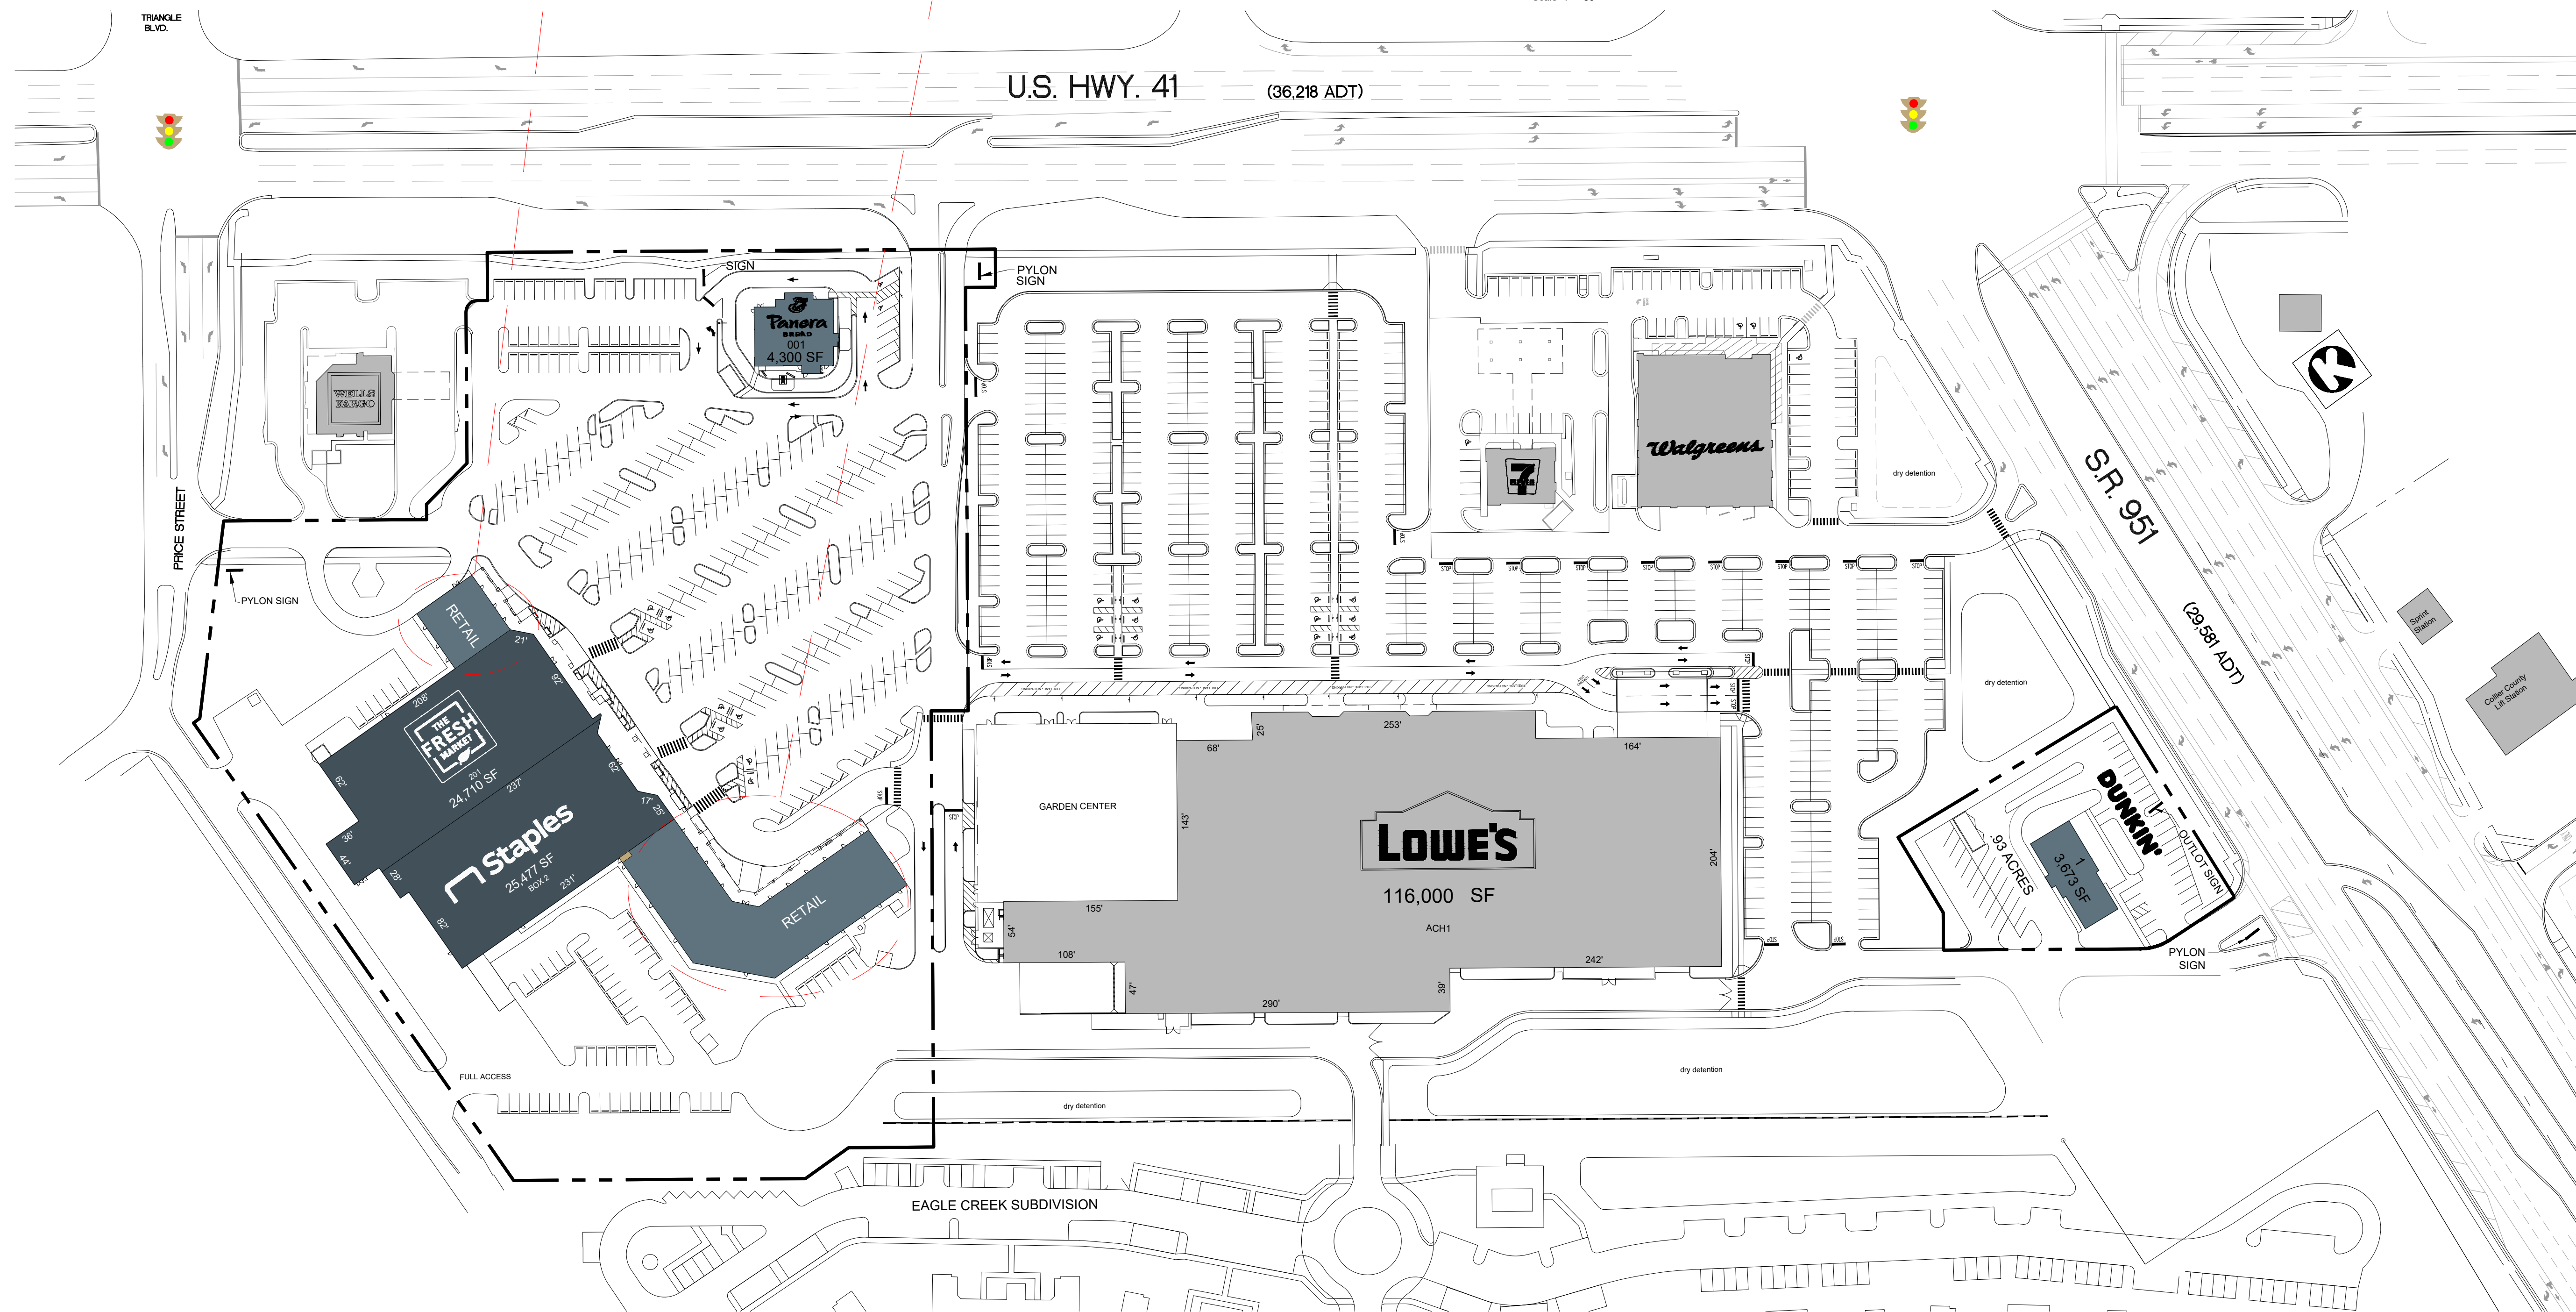

RETAIL
Scale 1" = 30'

RETAIL
Scale 1" = 30'

OVERALL SITE PLAN
Scale 1" = 80'