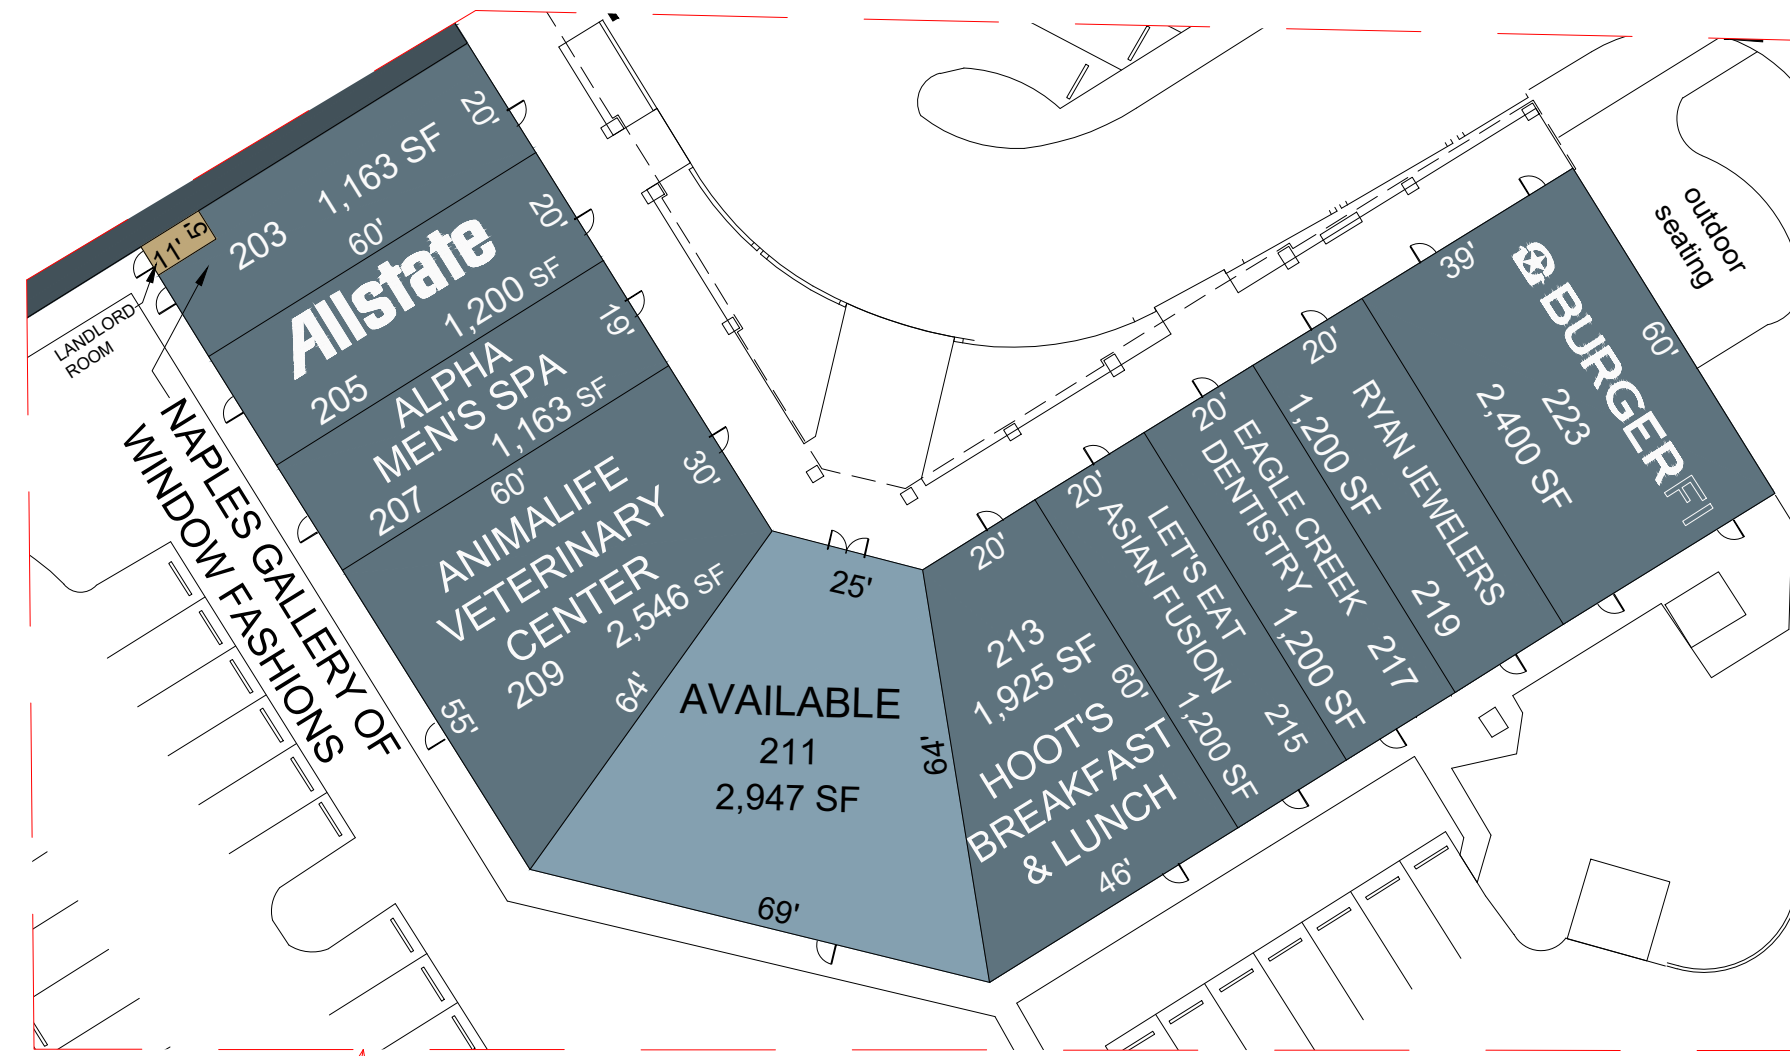

RETAIL  
Scale 1" = 30'

RETAIL  
Scale 1" = 30'

OVERALL SITE PLAN  
Scale 1" = 80'