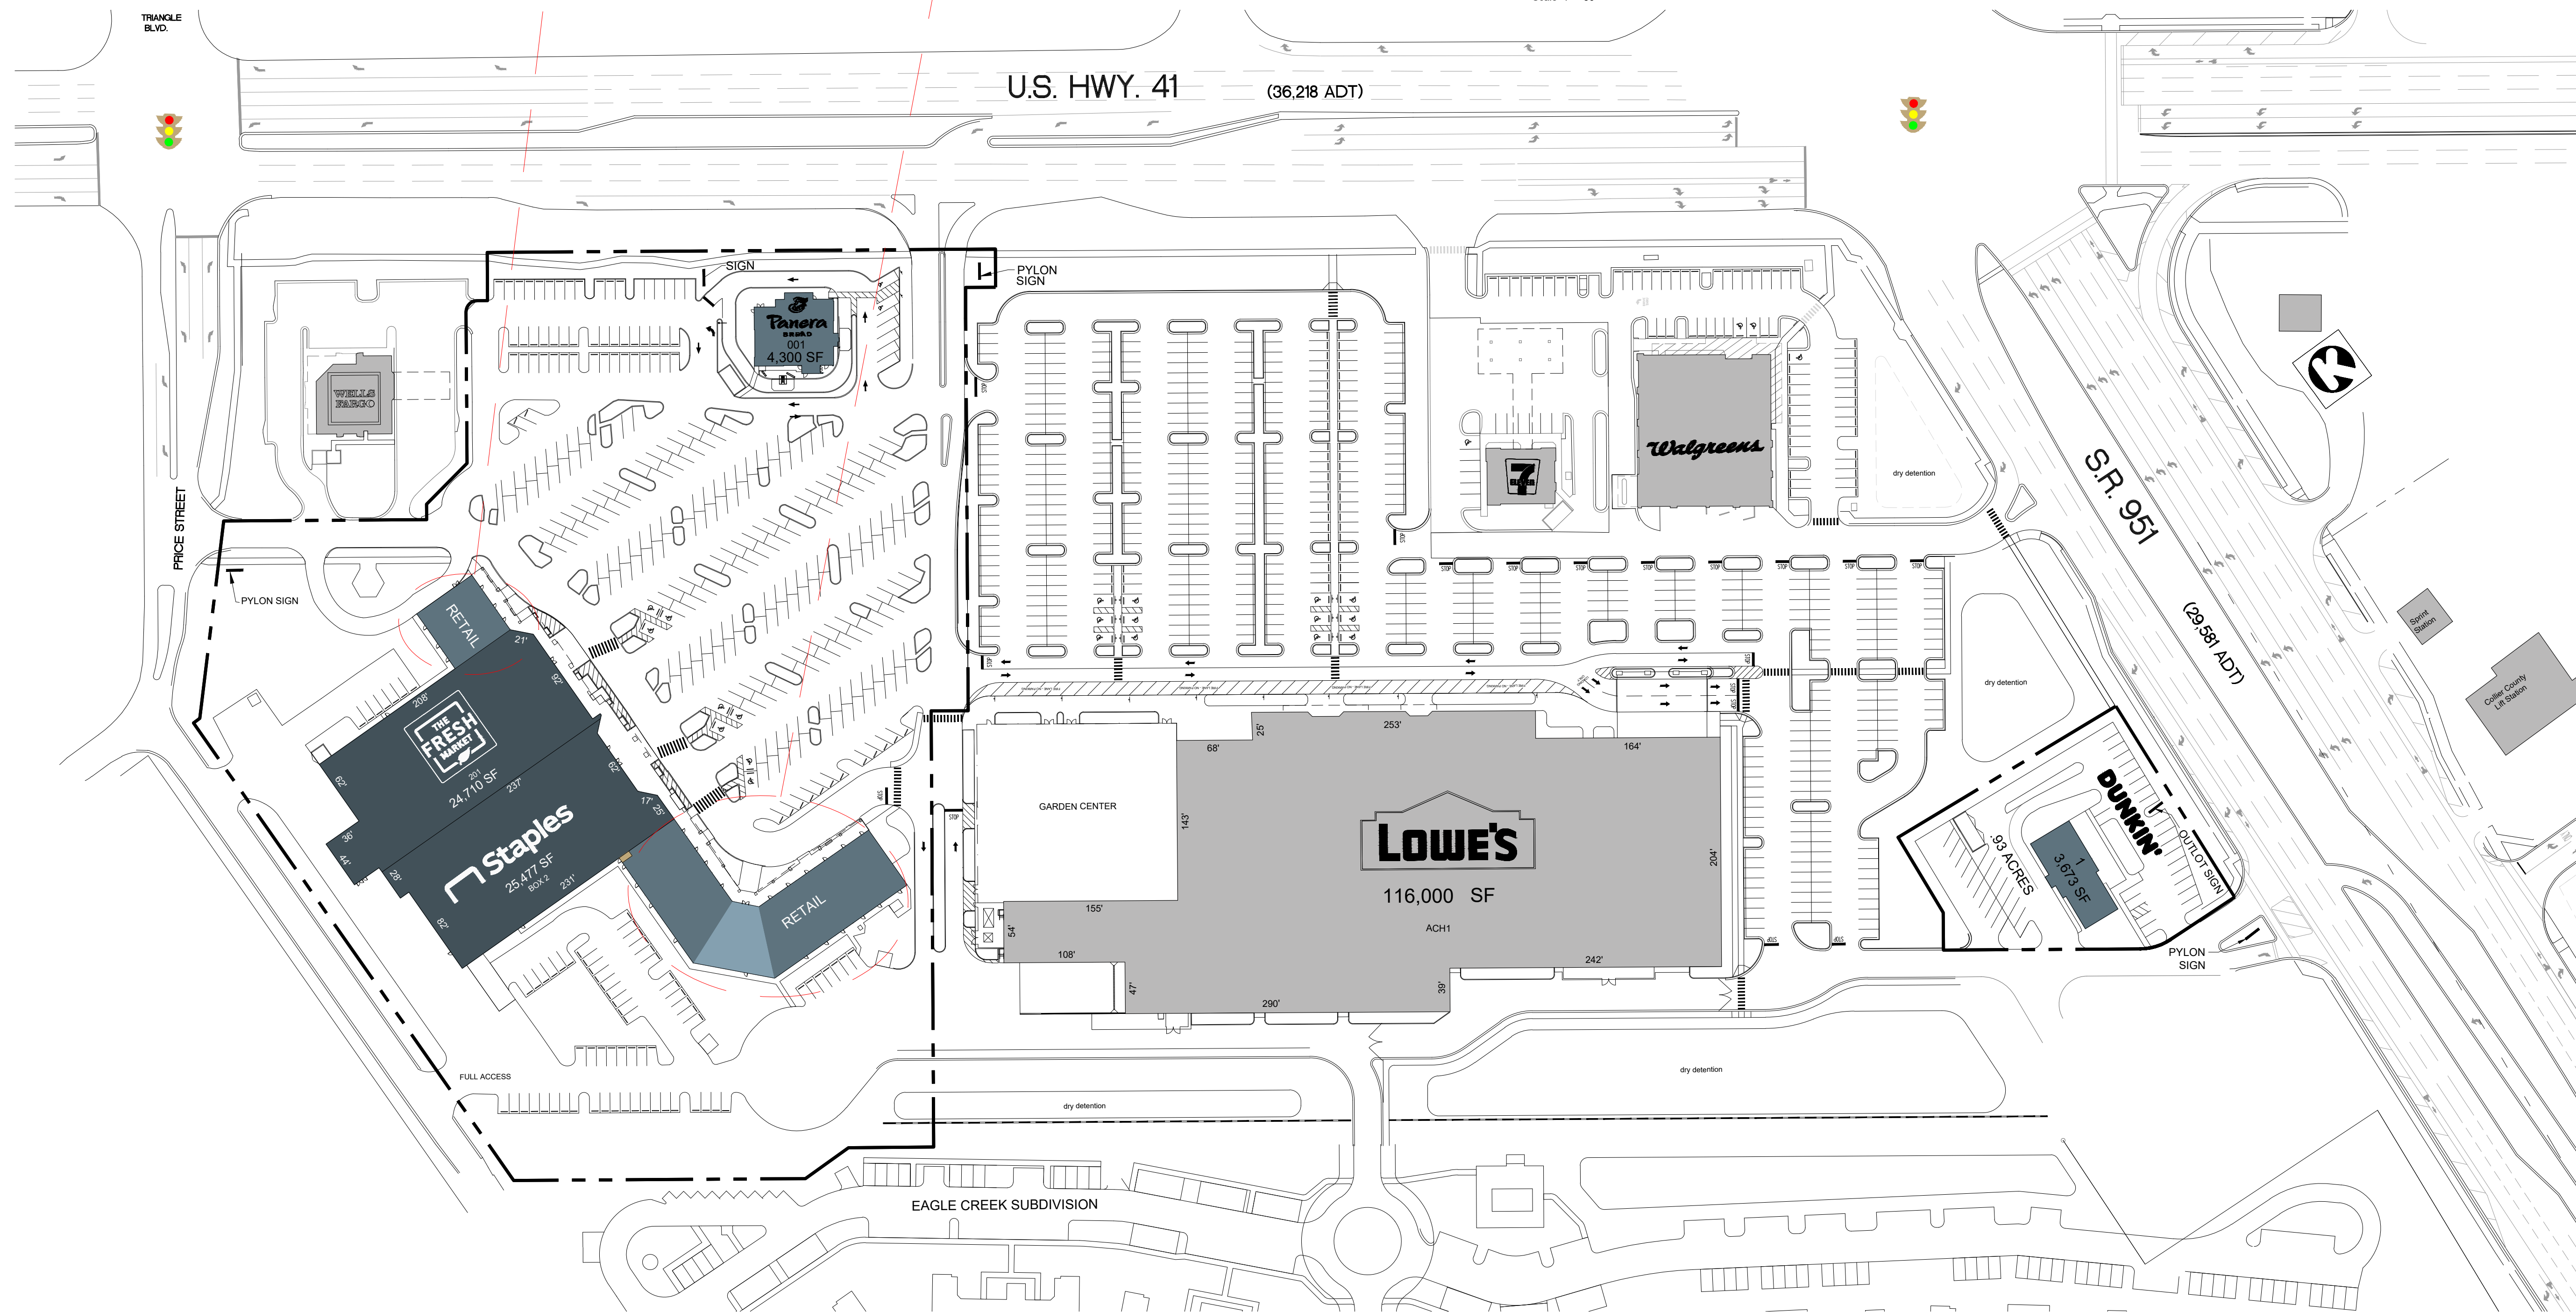

RETAIL  
Scale 1" = 30'

RETAIL  
Scale 1" = 30'

OVERALL SITE PLAN  
Scale 1" = 80'