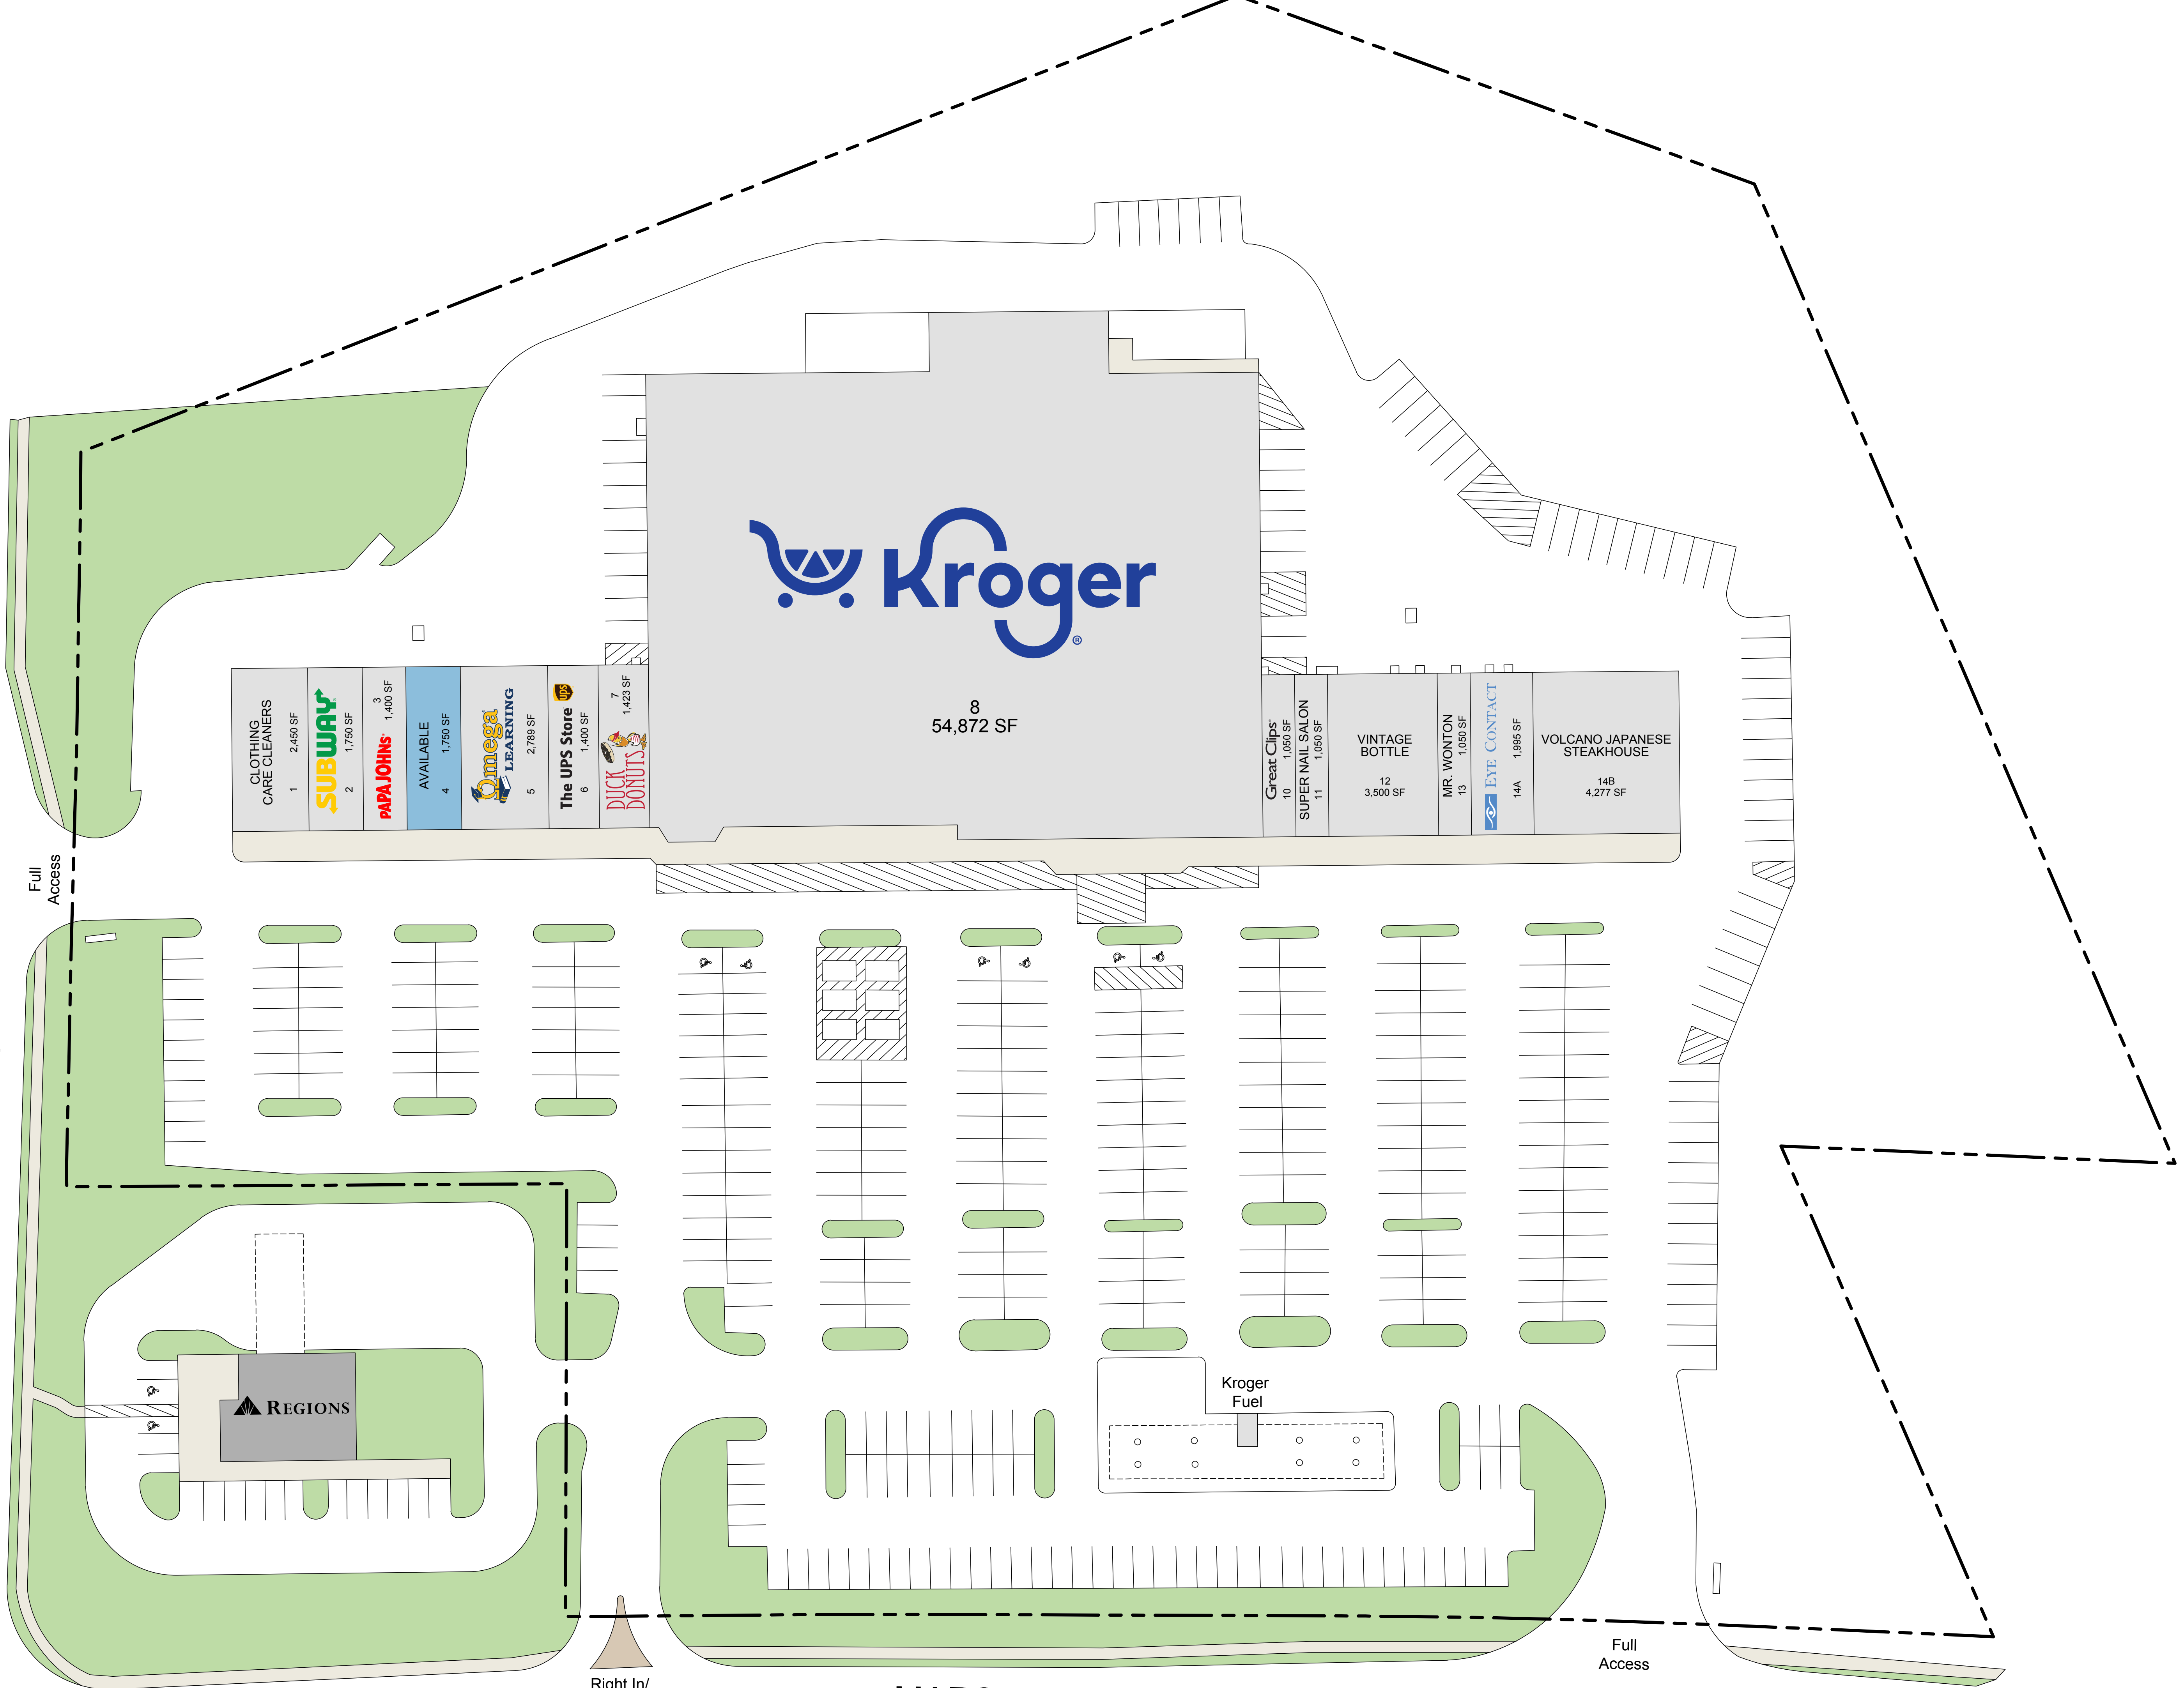

STILESBORO RD NW

Full Access

Full Access

Right In/
Right Out

MARS HILL RD

8
54,872 SF

CLOTHING CARE CLEANERS 1 2,450 SF	 2 1,750 SF	 3 1,400 SF	AVAILABLE 4 1,750 SF	 5 2,789 SF	 6 1,400 SF	 7 1,423 SF	 10 1,050 SF	 11 1,050 SF	VINTAGE BOTTLE 12 3,500 SF	 13 1,050 SF	 14A 1,995 SF	VOLCANO JAPANESE STEAKHOUSE 14B 4,277 SF
---	--	--	----------------------------	--	---	--	---	---	----------------------------------	---	--	--