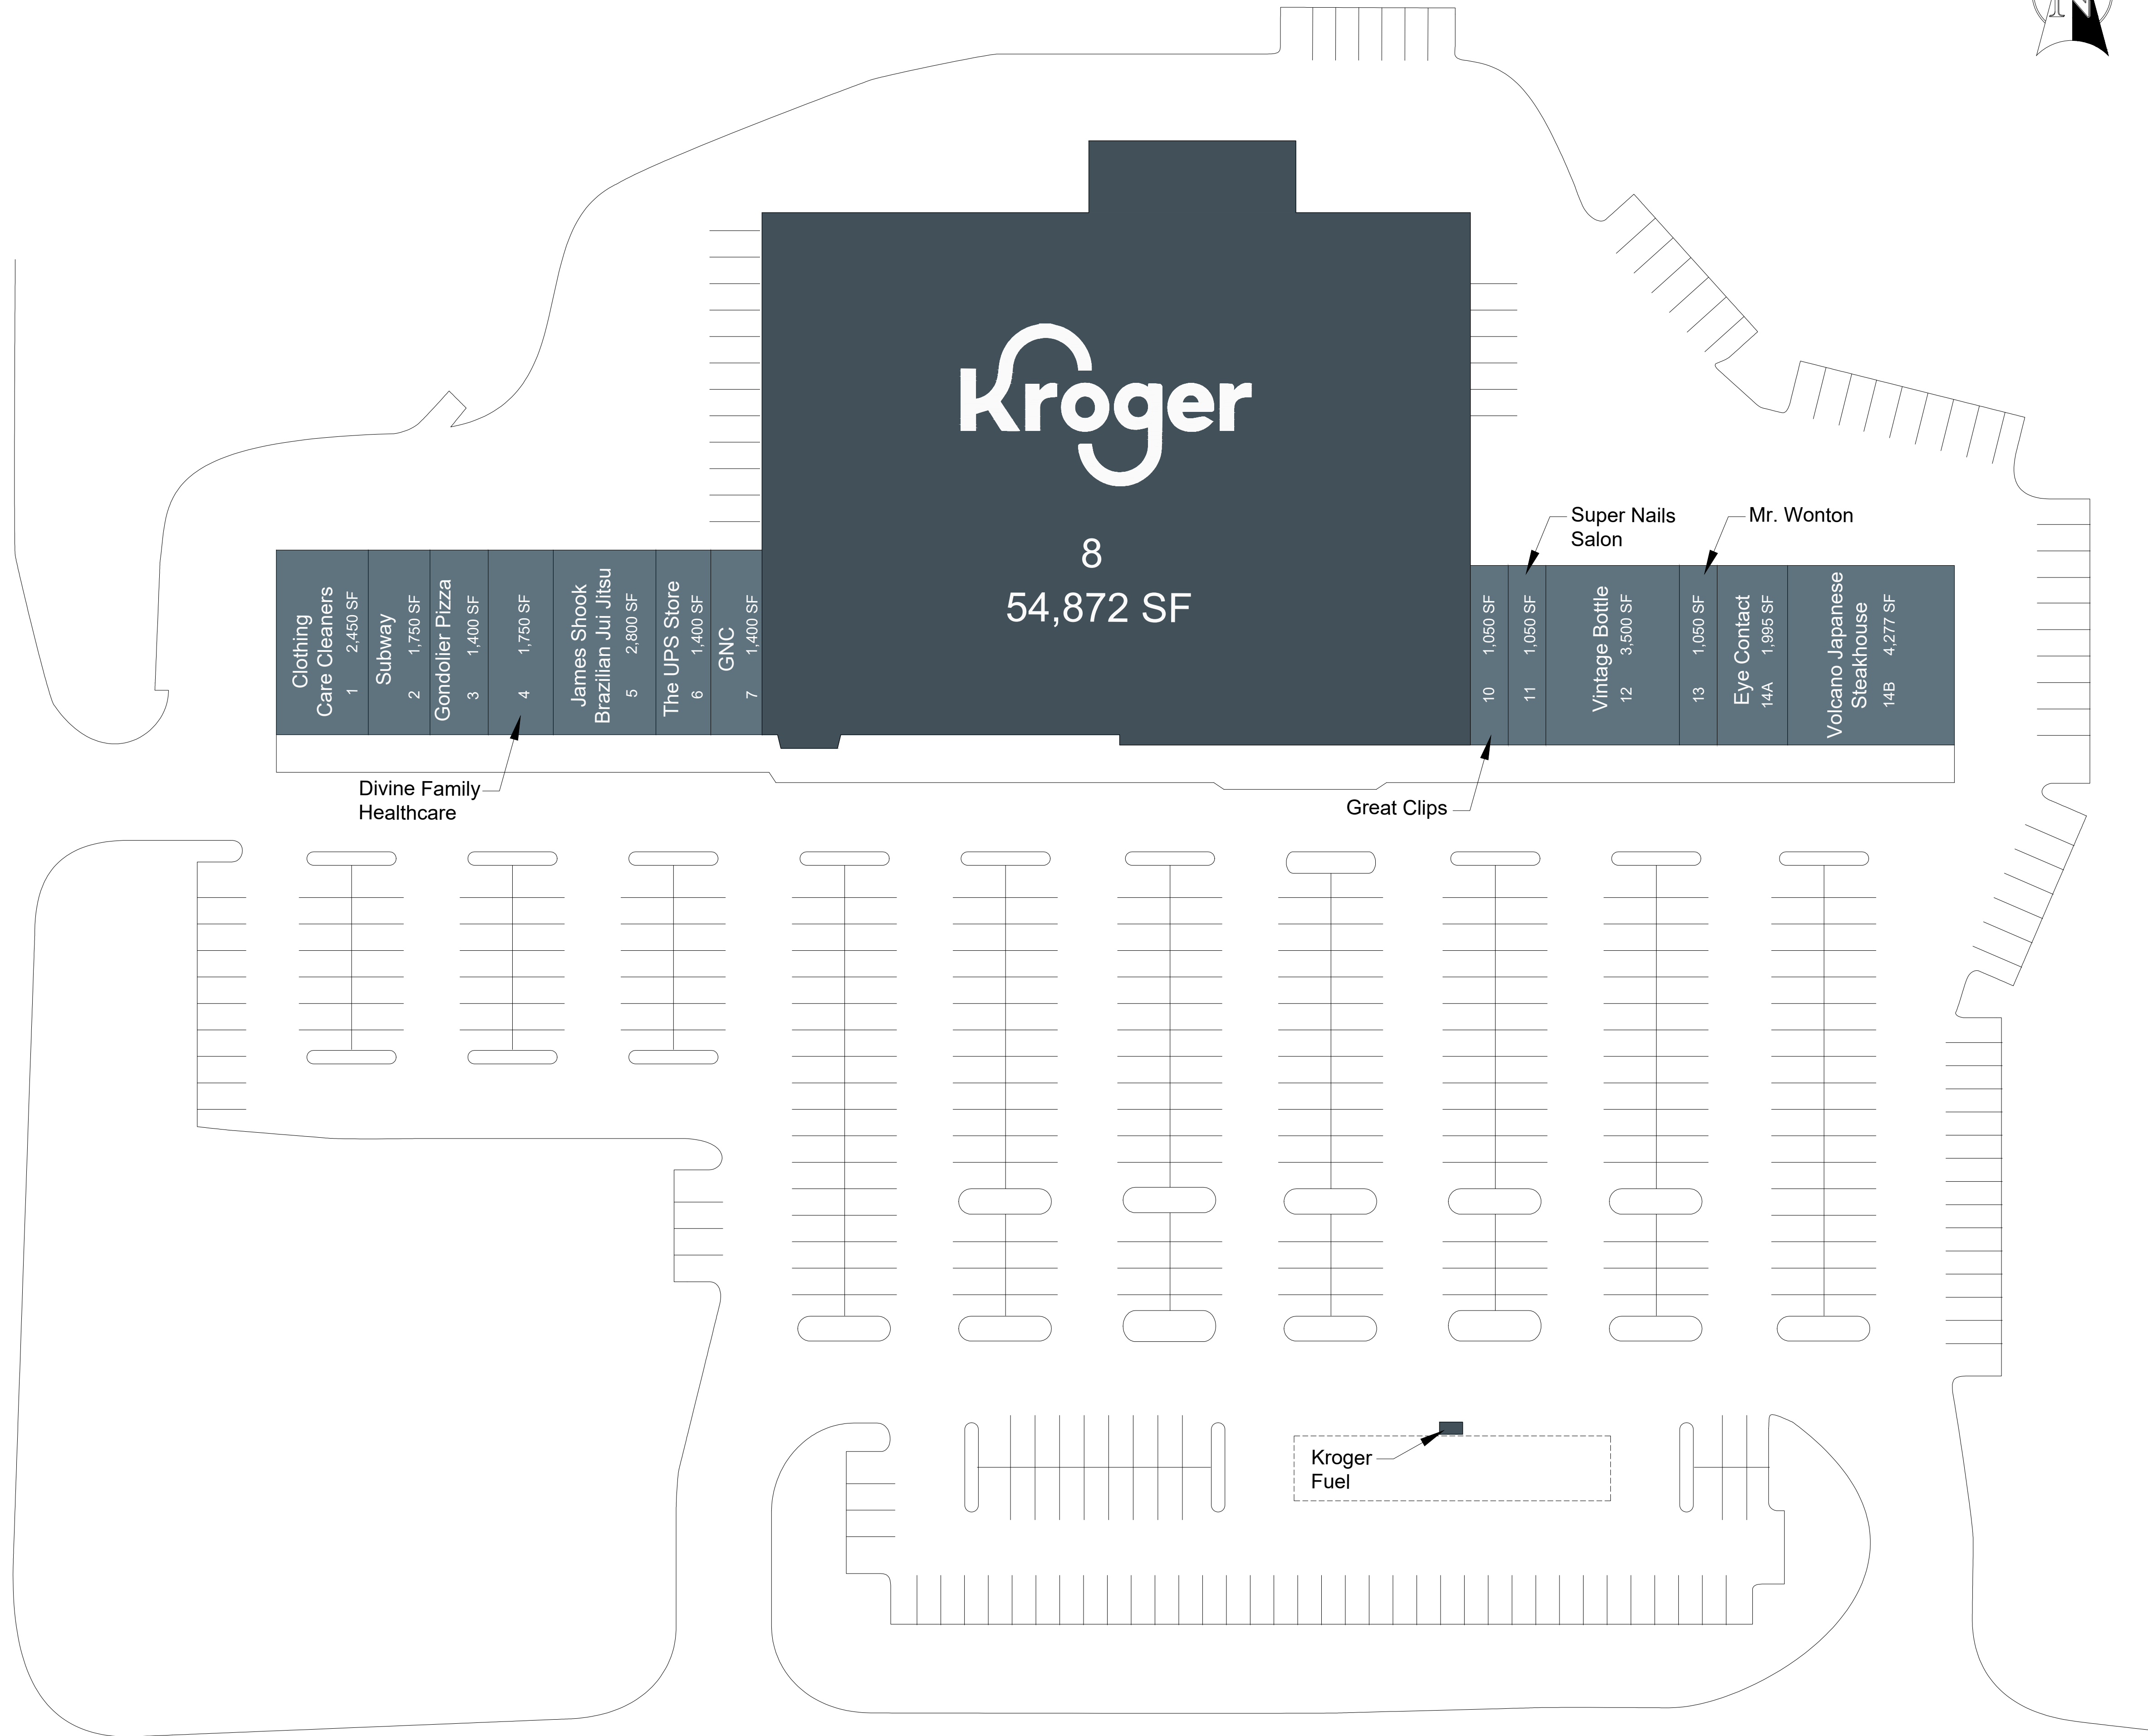

STILESBORO ROAD NW

MARS HILL ROAD NW

Clothing Care Cleaners	1	2,450 SF
Subway	2	1,750 SF
Gondolier Pizza	3	1,400 SF
Divine Family Healthcare	4	1,750 SF
James Shook Brazilian Jiu Jitsu	5	2,800 SF
The UPS Store	6	1,400 SF
GNC	7	1,400 SF
Kroger	8	54,872 SF
Great Clips	10	1,050 SF
Super Nails Salon	11	1,050 SF
Vintage Bottle	12	3,500 SF
Mr. Wonton	13	1,050 SF
Eye Contact	14A	1,995 SF
Volcano Japanese Steakhouse	14B	4,277 SF