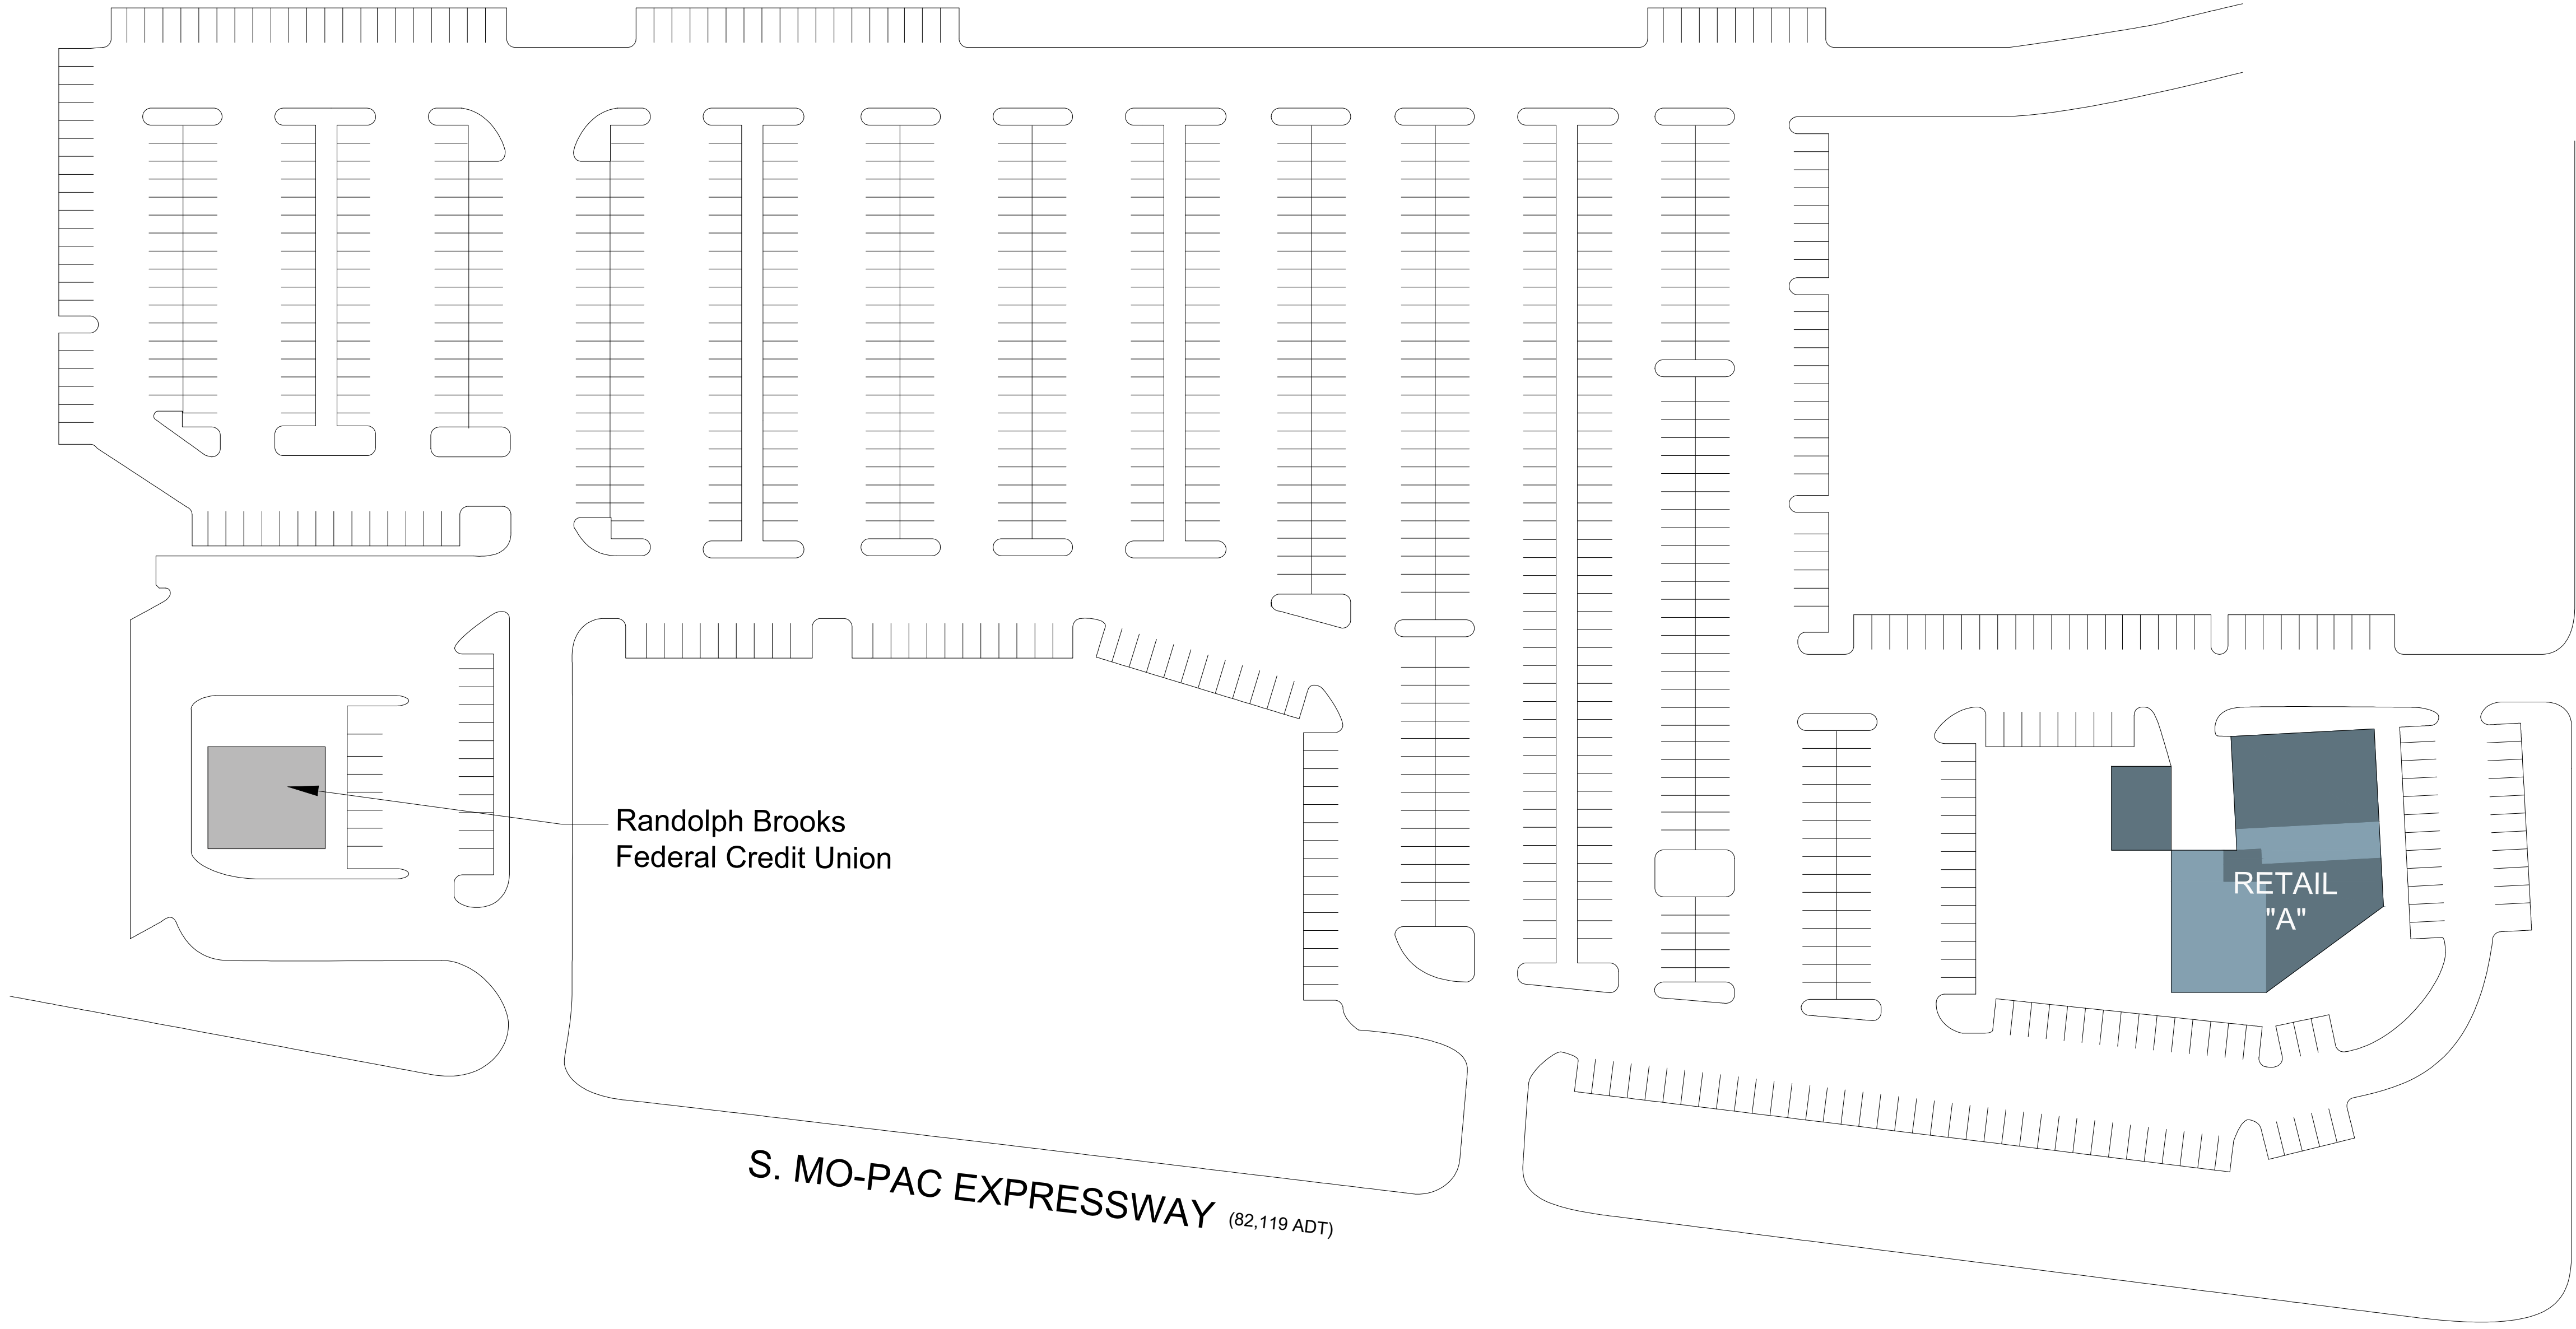

RETAIL "A"
SCALE: 1" = 30'

OVERALL SITE PLAN
SCALE: 1" = 60'