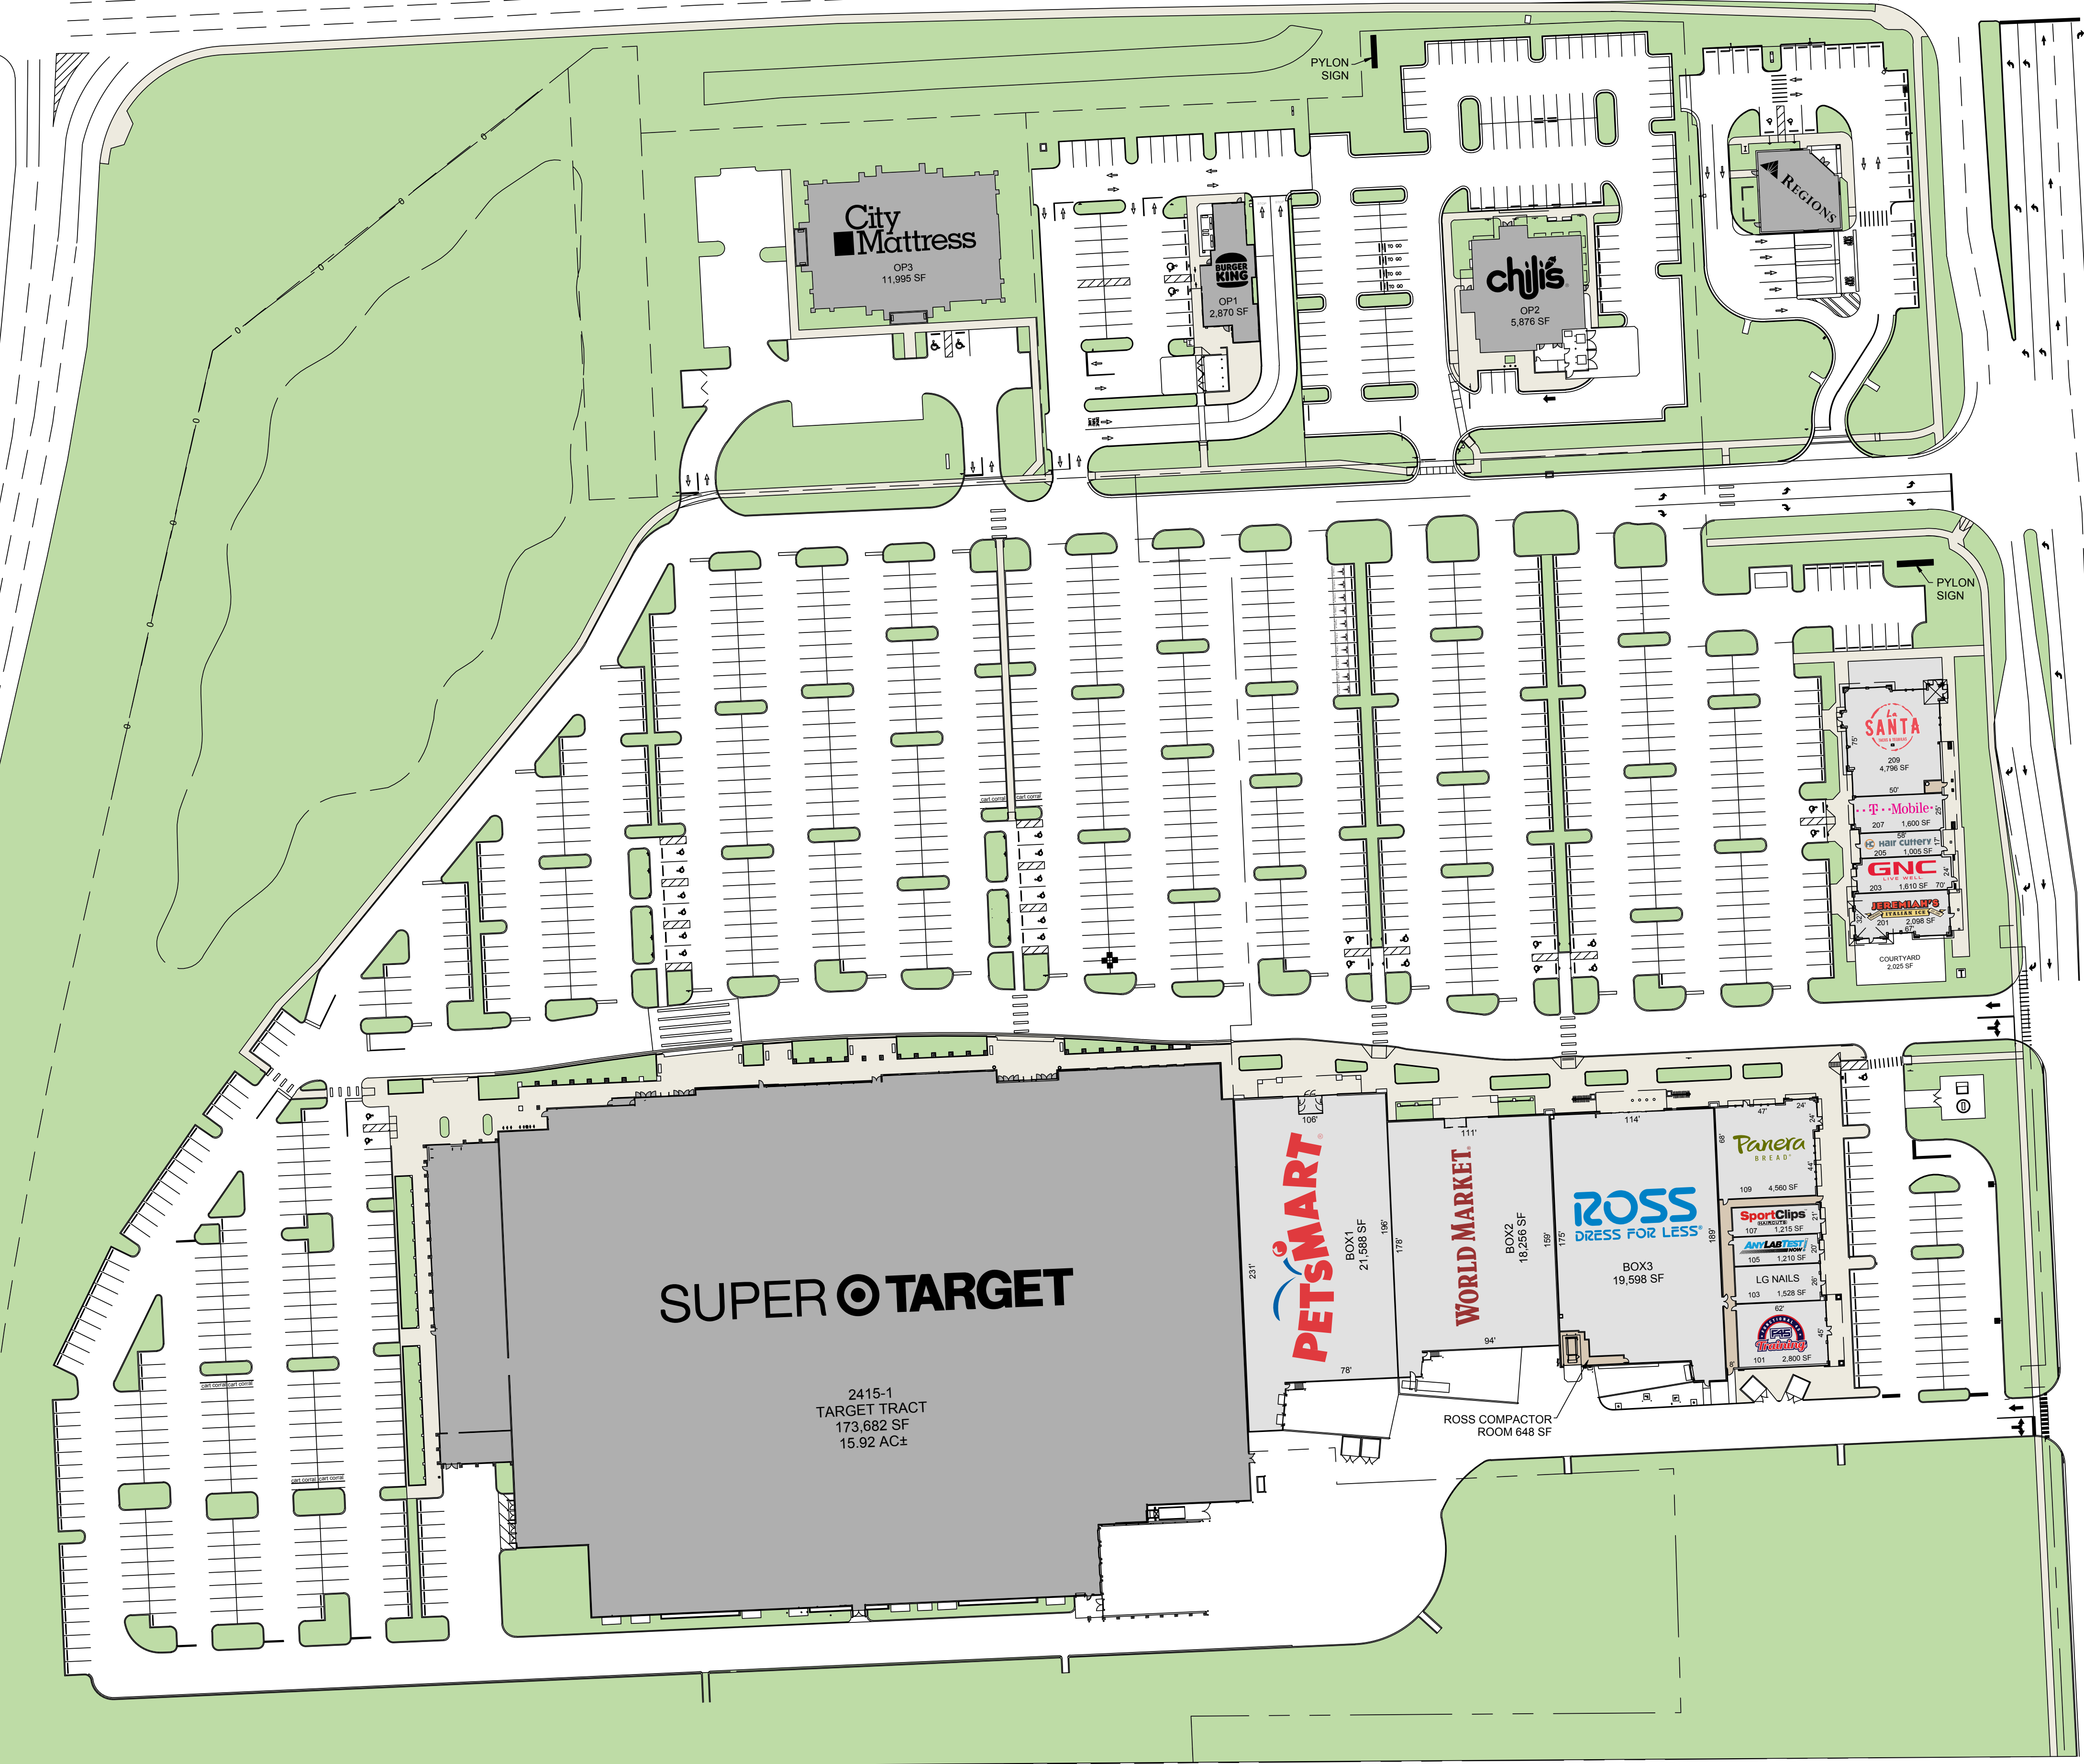

I-75 (89,105 ADT)

IMMOKALEE ROAD
(58,000 ADT)

TARPON BAY BLVD.

City
Mattress
OP3
11,995 SF

BURGER
KING
OP1
2,870 SF

chji's
OP2
5,876 SF

SANTA
209
4,798 SF
207
1,000 SF
205
1,000 SF
203
1,810 SF
COURTYARD
2,025 SF

SUPER TARGET

2415-1
TARGET TRACT
173,682 SF
15.92 AC±

PETSMART
BOX1
21,588 SF

WORLD MARKET
BOX2
18,258 SF

ROSS
DRESS FOR LESS
BOX3
19,598 SF

Panera
BREADS

SportClips

AmLab