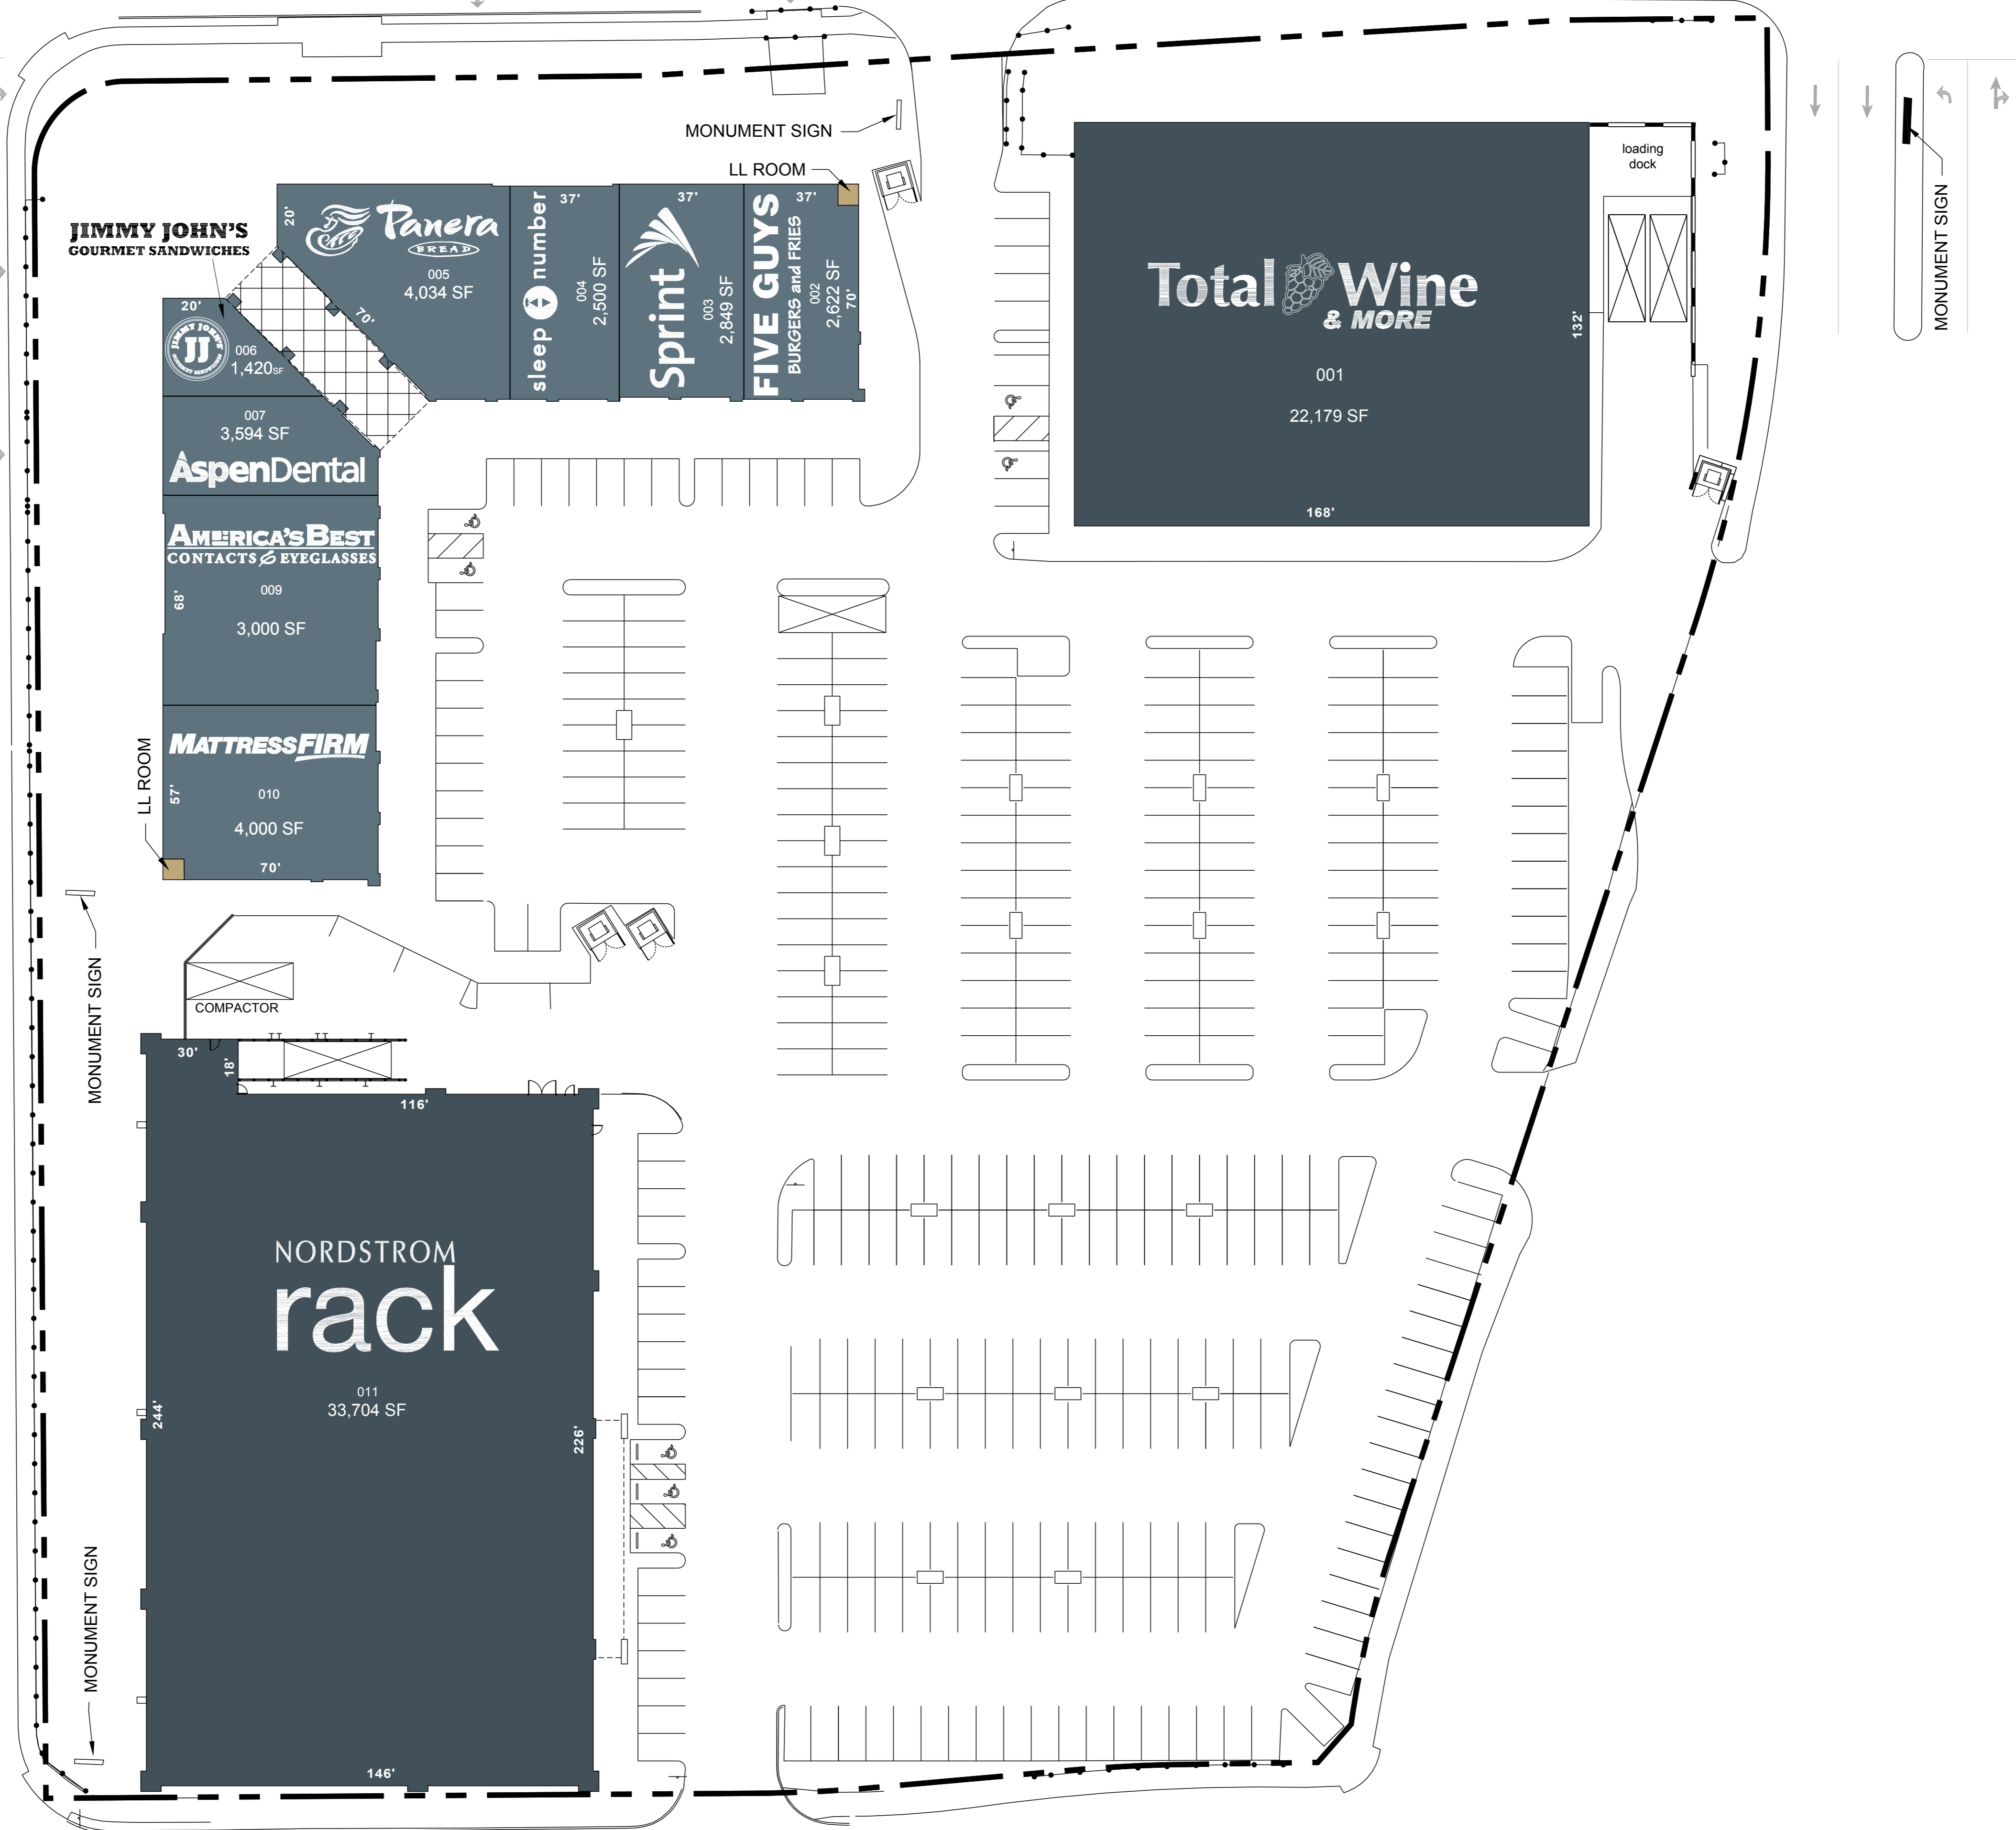

W. WETMORE ROAD

(19,796 ADT)

N. ORACLE ROAD
(40,048 ADT)

MONUMENT SIGN

LL ROOM

JIMMY JOHN'S
GOURMET SANDWICHES

Panera
BREAD

sleep
number

Sprint

FIVE GUYS
BURGERS and FRIES

Total Wine
& MORE

AspenDental

AMERICA'S BEST
CONTACTS & EYEGLASSES

MATTRESS FIRM

LL ROOM

COMPACTOR

MONUMENT SIGN

MONUMENT SIGN

loading dock