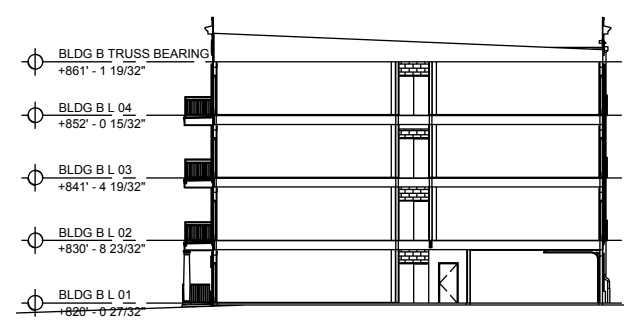

116TH STREET  
(19,636 ADT)

WESTFIELD BLVD  
(10,122 ADT)

BUILDING "B"

PARKING GARAGE

BUILDING "A"

NORTH-SOUTH BUILDING SECTION