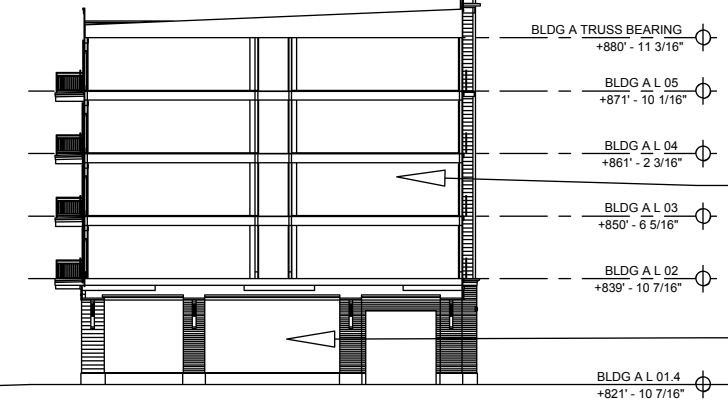

116TH STREET  
(19,636 ADT)

WESTFIELD BLVD  
(10,122 ADT)

BUILDING "B"

PARKING GARAGE

BUILDING "A"

NORTH-SOUTH BUILDING SECTION