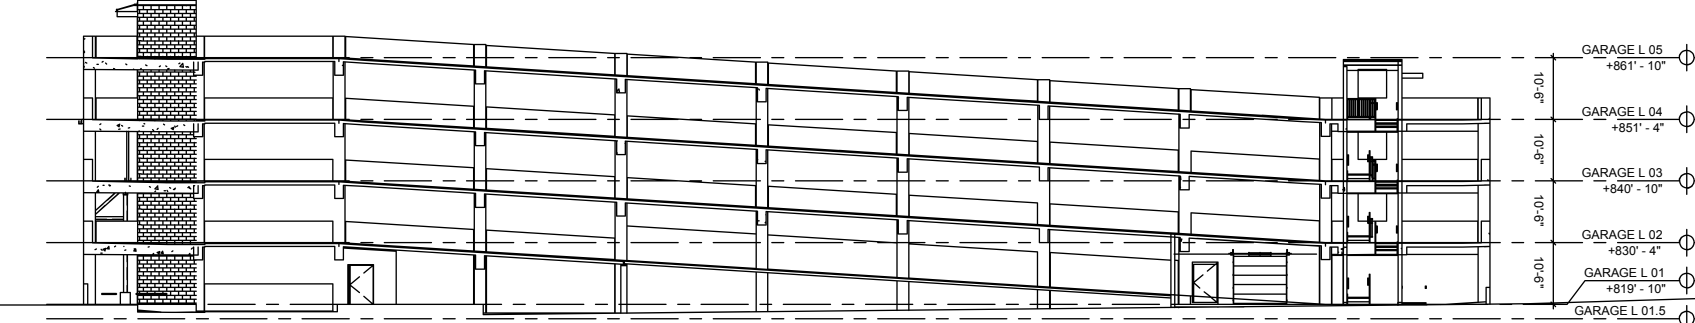

116TH STREET  
(19,636 ADT)

WESTFIELD BLVD  
(10,122 ADT)

BUILDING "B"

PARKING GARAGE

BUILDING "A"

NORTH-SOUTH BUILDING SECTION