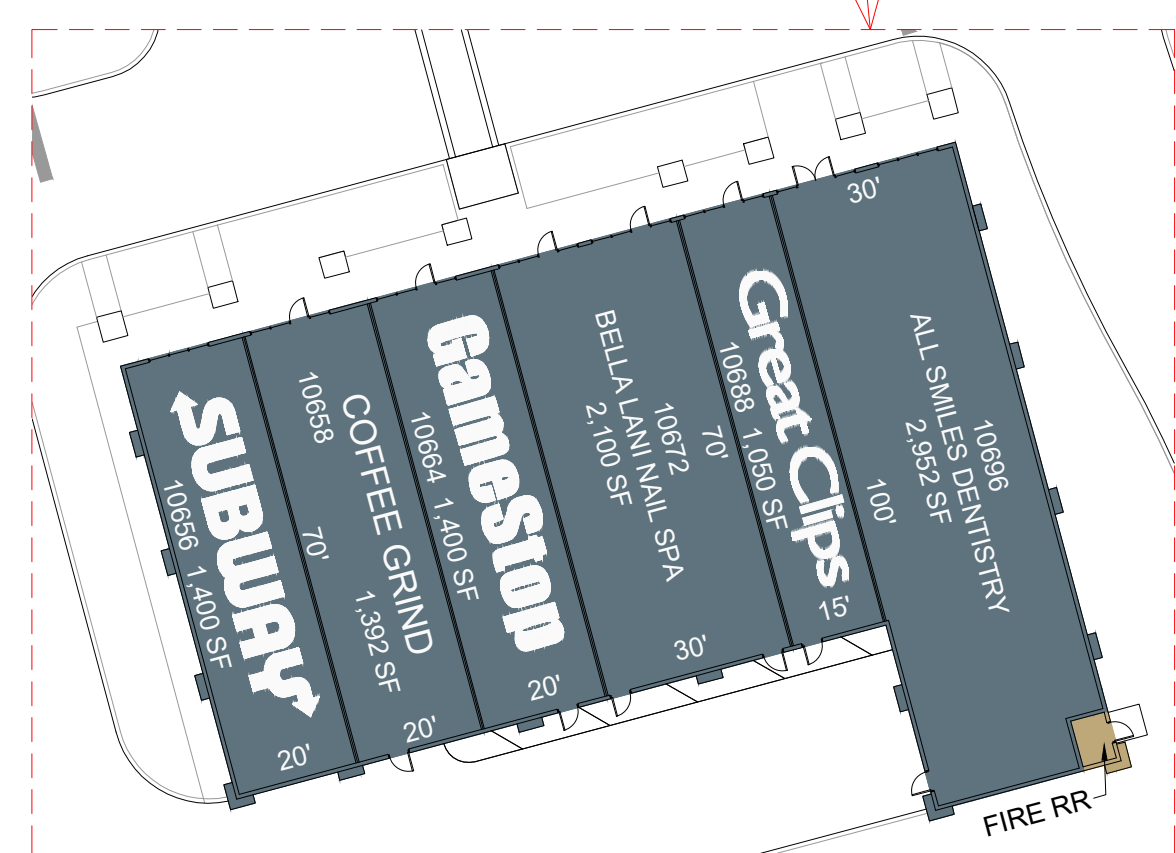

RETAIL "A"
Scale: 1" = 40'

OVERALL SITE
Scale: 1" = 100'

RETAIL "C"
Scale: 1" = 30'

RETAIL "B"
Scale: 1" = 30'