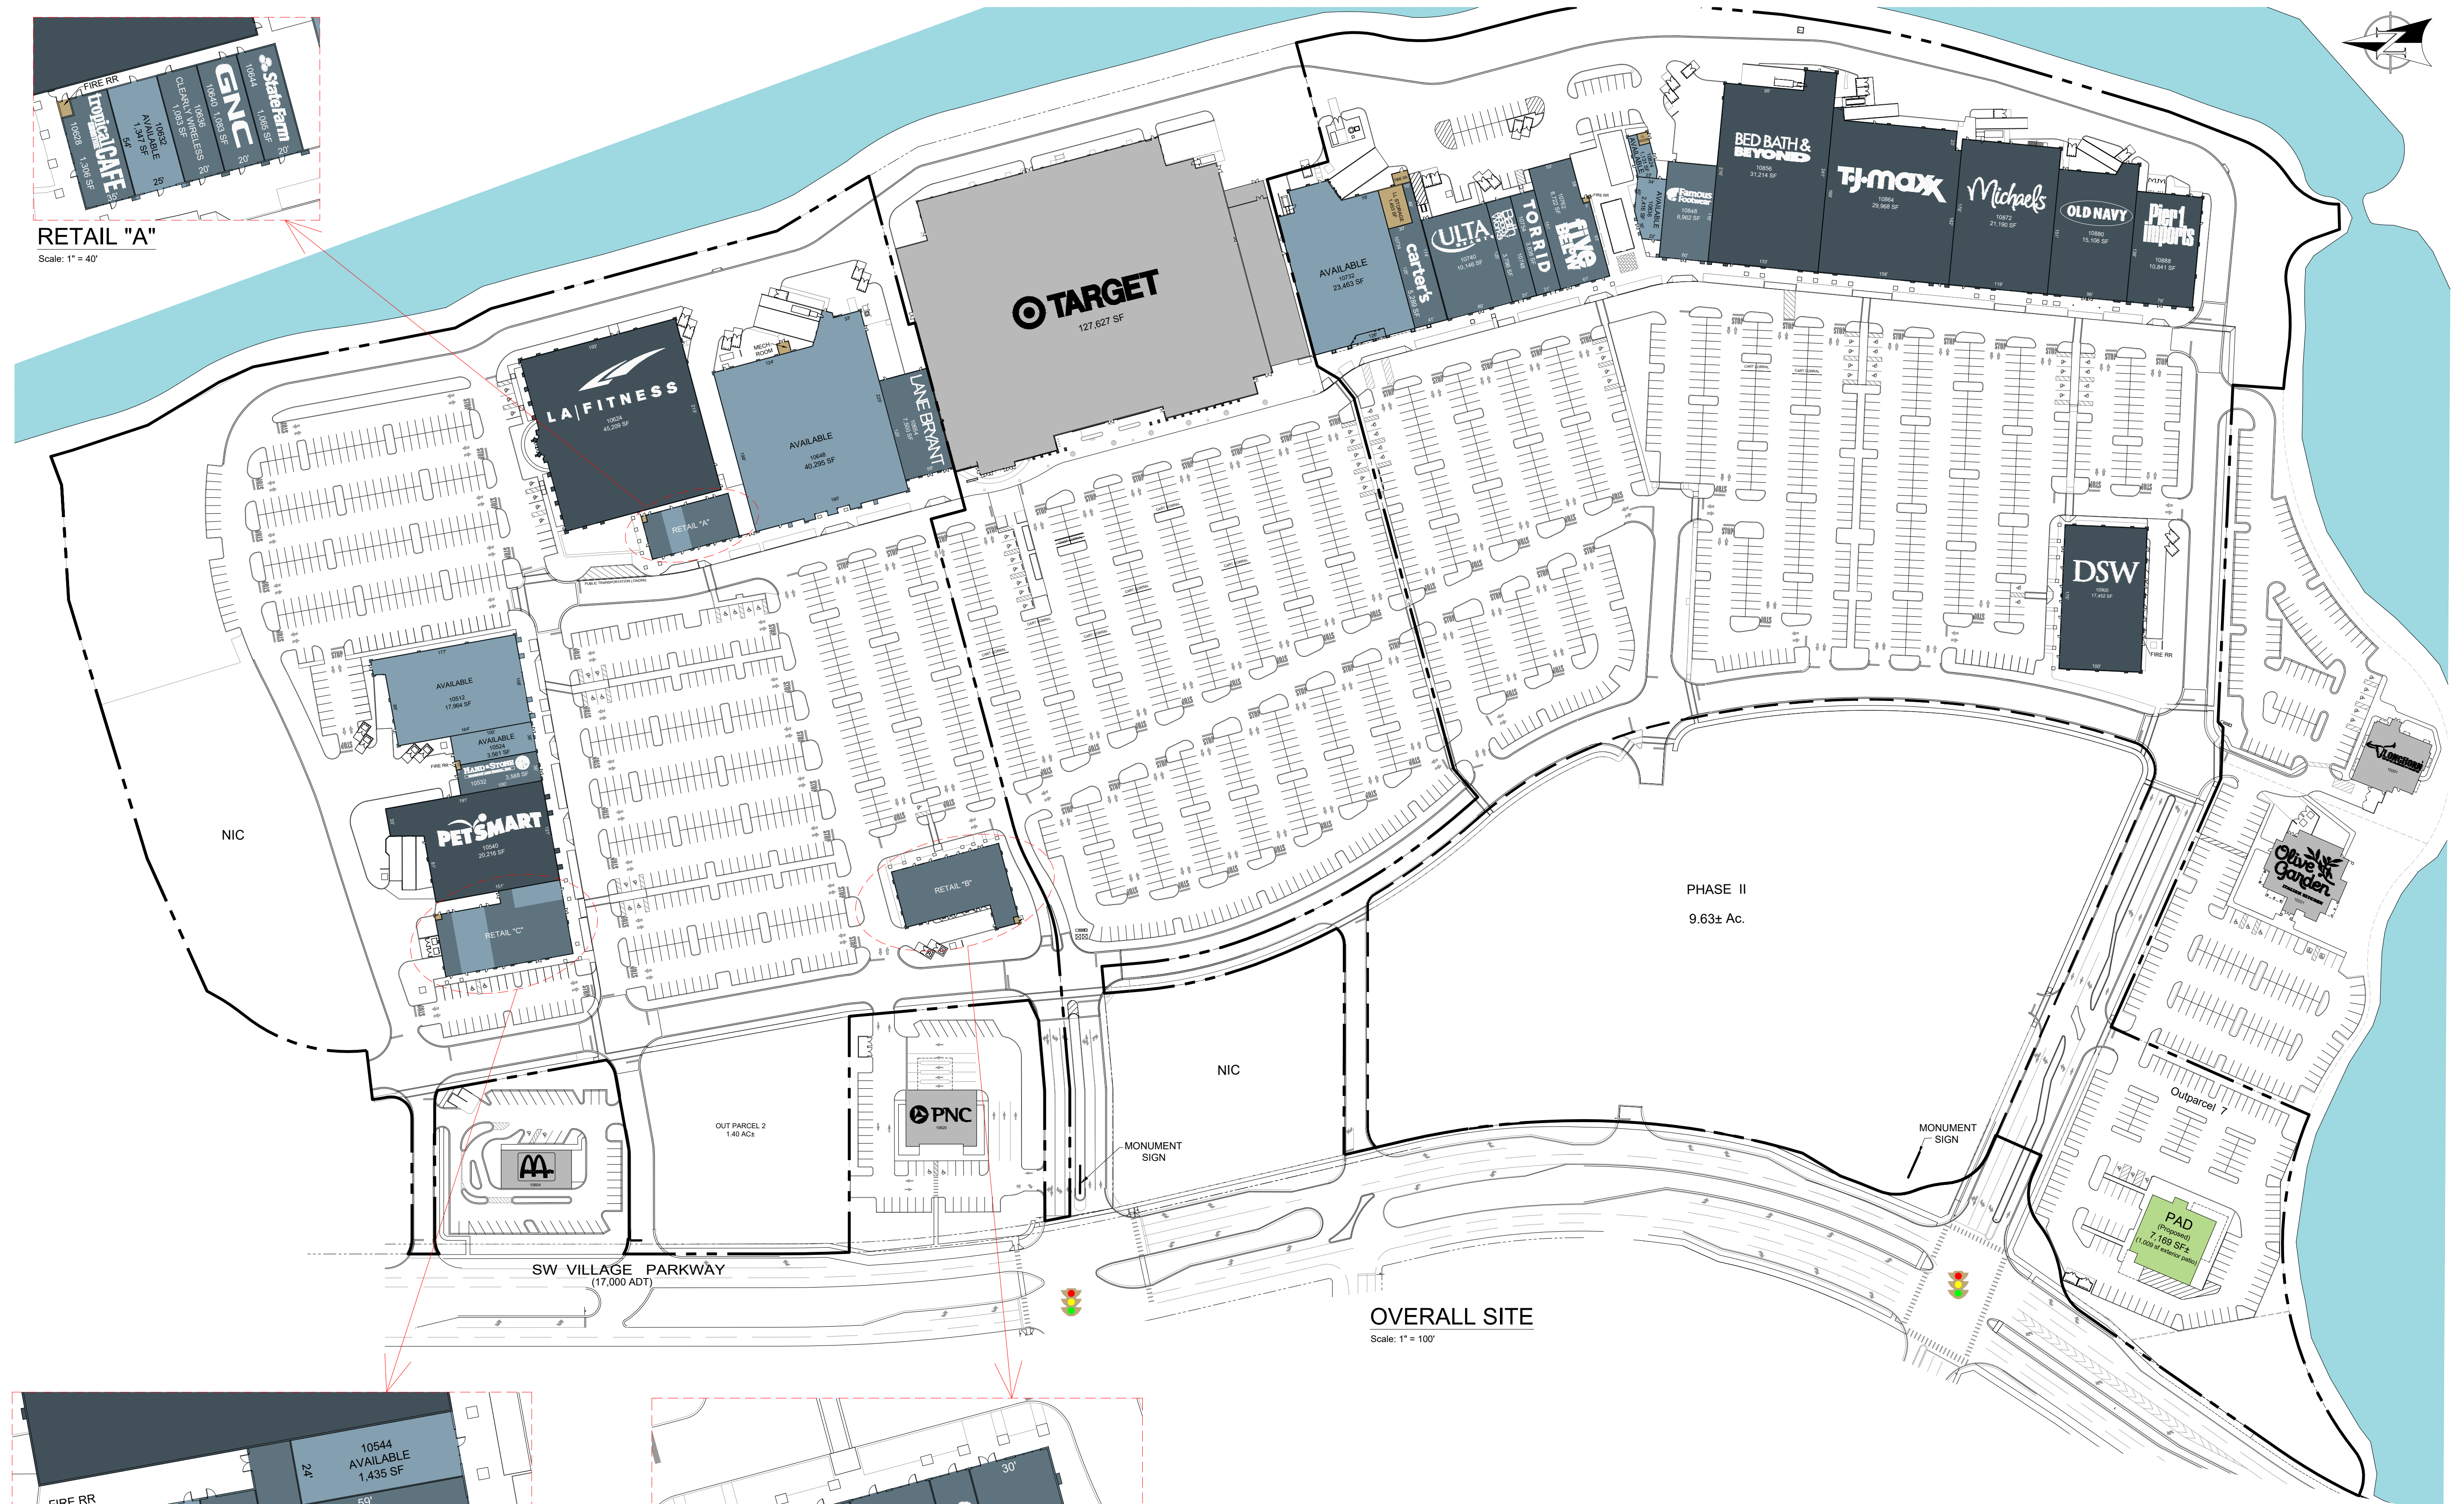

RETAIL "A"
Scale: 1" = 40'

OVERALL SITE
Scale: 1" = 100'

RETAIL "C"
Scale: 1" = 30'

RETAIL "B"
Scale: 1" = 30'