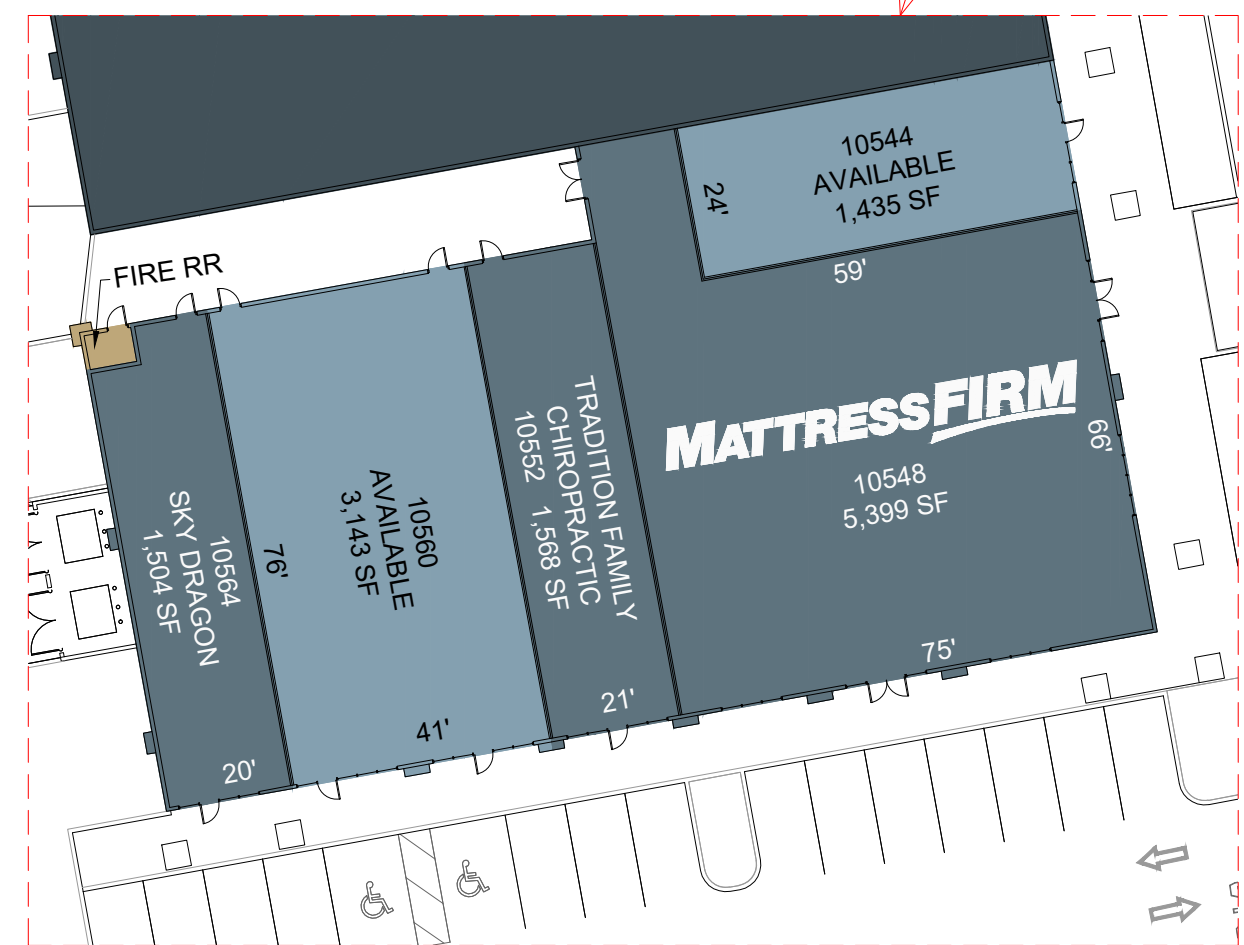

RETAIL "A"
Scale: 1" = 40'

OVERALL SITE
Scale: 1" = 100'

RETAIL "C"
Scale: 1" = 30'

RETAIL "B"
Scale: 1" = 30'