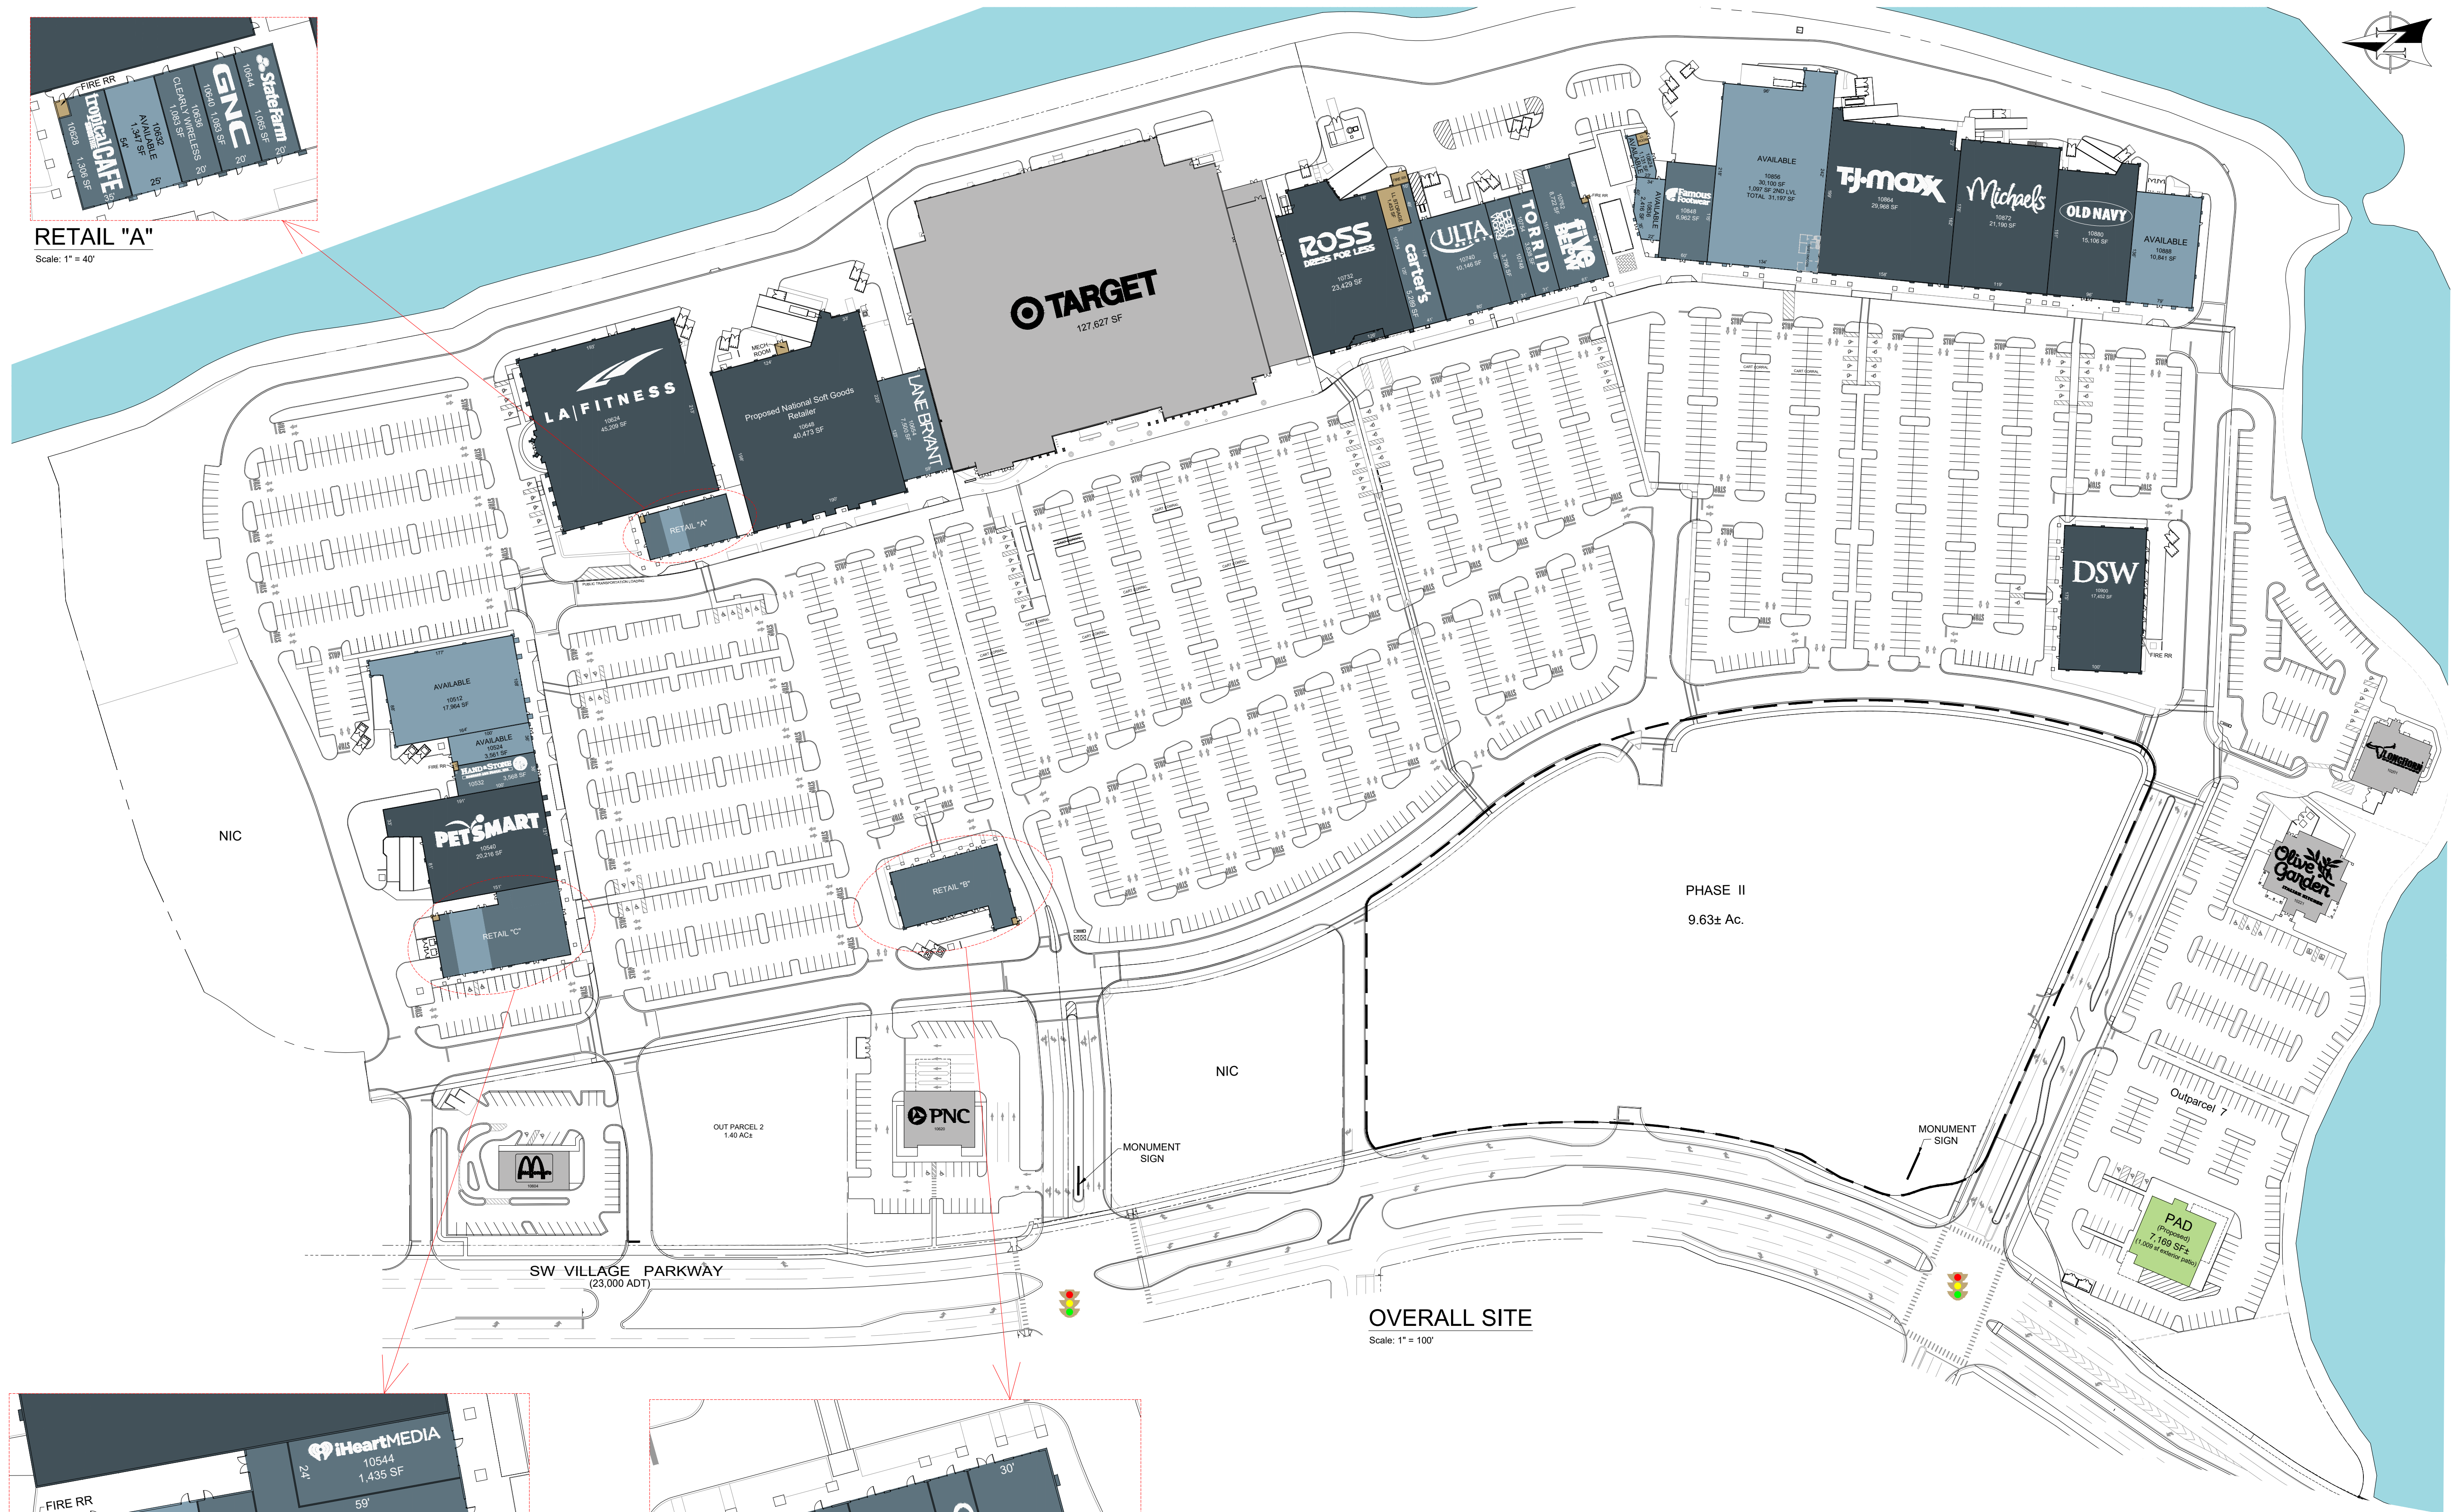

RETAIL "A"

Scale: 1" = 40'

OVERALL SITE

Scale: 1" = 100'

RETAIL "C"

Scale: 1" = 30'

RETAIL "B"

Scale: 1" = 30'