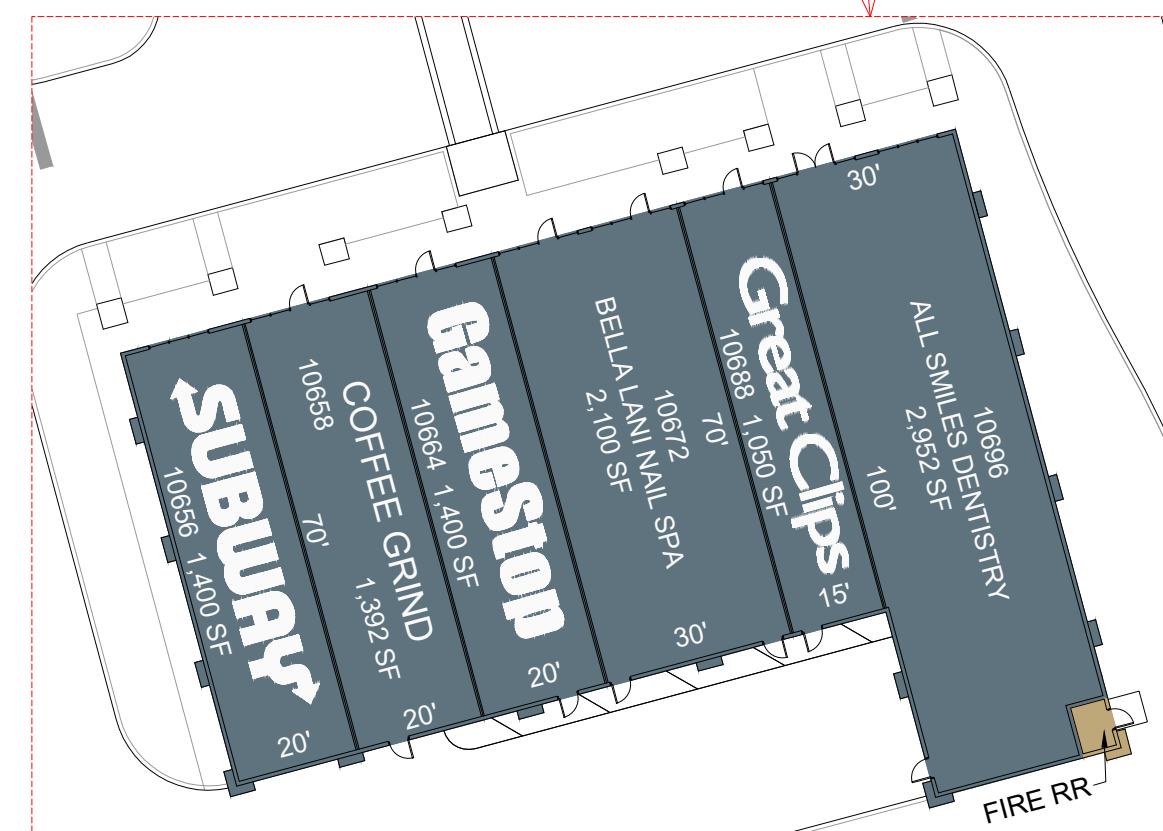

RETAIL "A"

Scale: 1" = 40'

OVERALL SITE

Scale: 1" = 100'

RETAIL "C"

Scale: 1" = 30'

RETAIL "B"

Scale: 1" = 30'