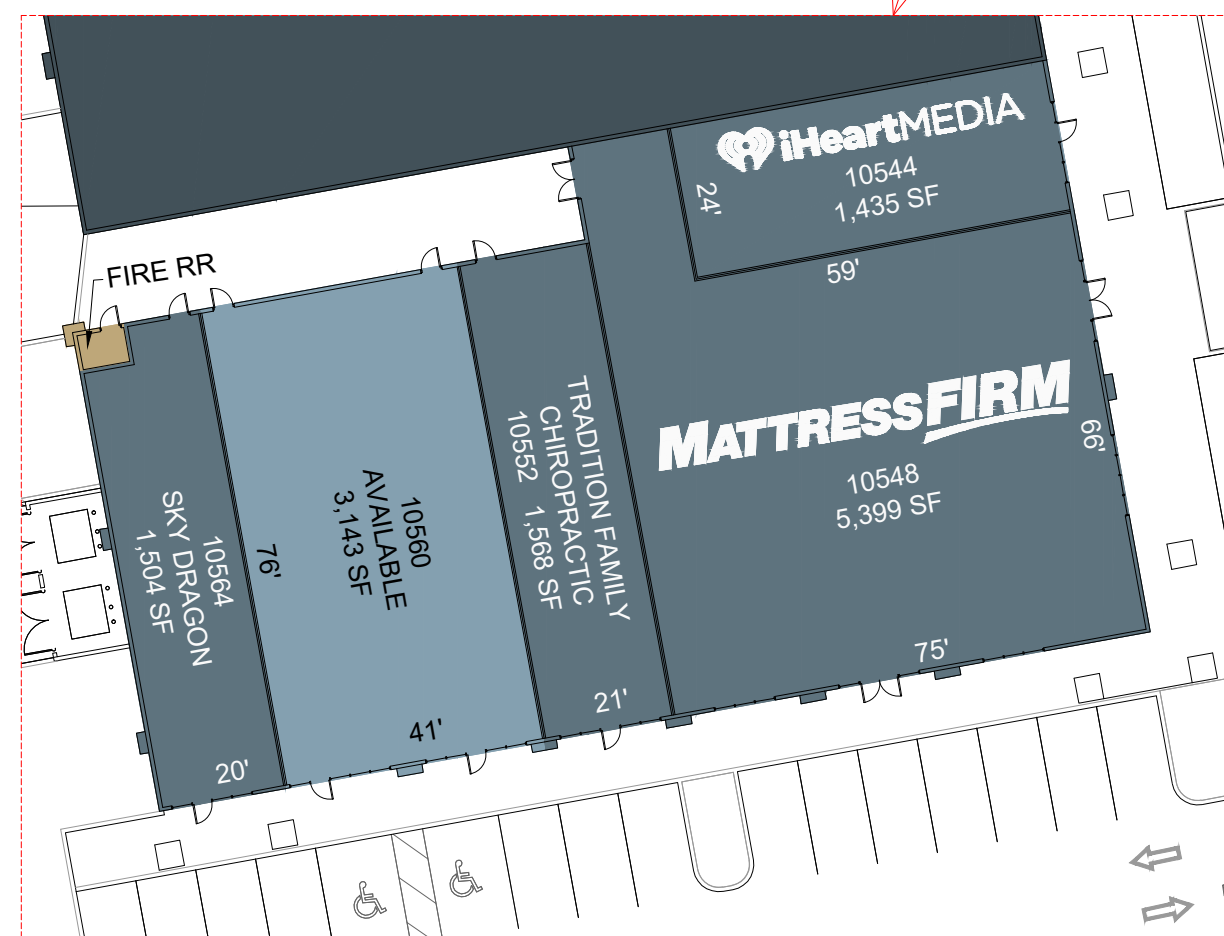

RETAIL "A"

Scale: 1" = 40'

OVERALL SITE

Scale: 1" = 100'

RETAIL "C"

Scale: 1" = 30'

RETAIL "B"

Scale: 1" = 30'