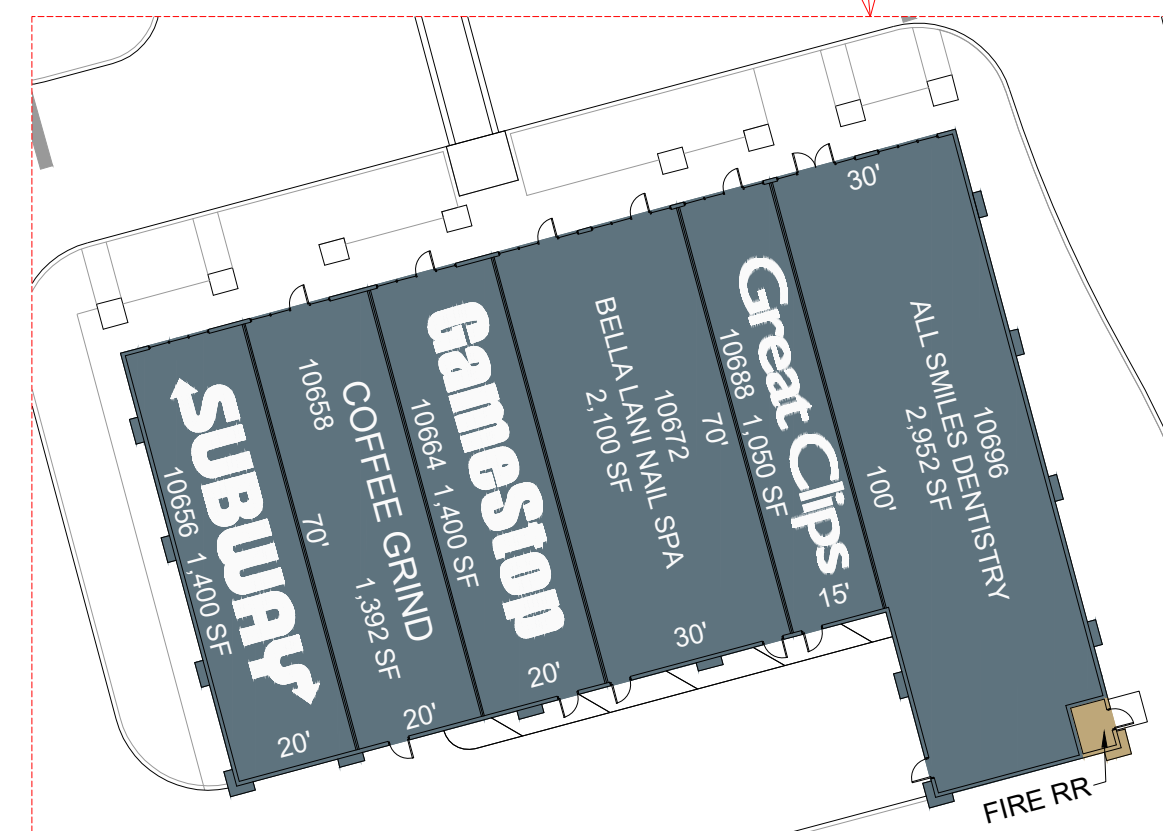

RETAIL "A"

Scale: 1" = 40'

OVERALL SITE

Scale: 1" = 100'

RETAIL "C"

Scale: 1" = 30'

RETAIL "B"

Scale: 1" = 30'