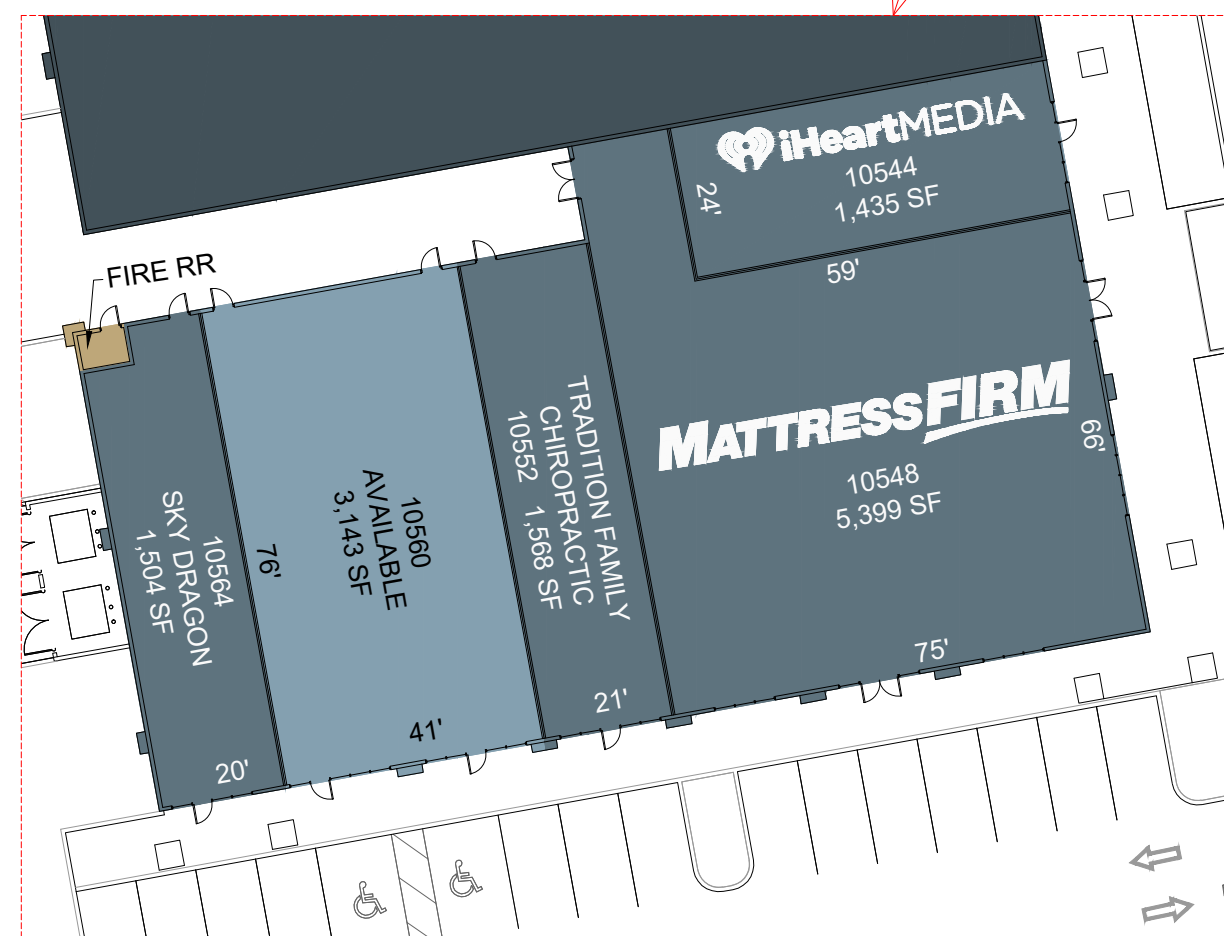

RETAIL "A"

Scale: 1" = 40'

OVERALL SITE

Scale: 1" = 100'

RETAIL "C"

Scale: 1" = 30'

RETAIL "B"

Scale: 1" = 30'