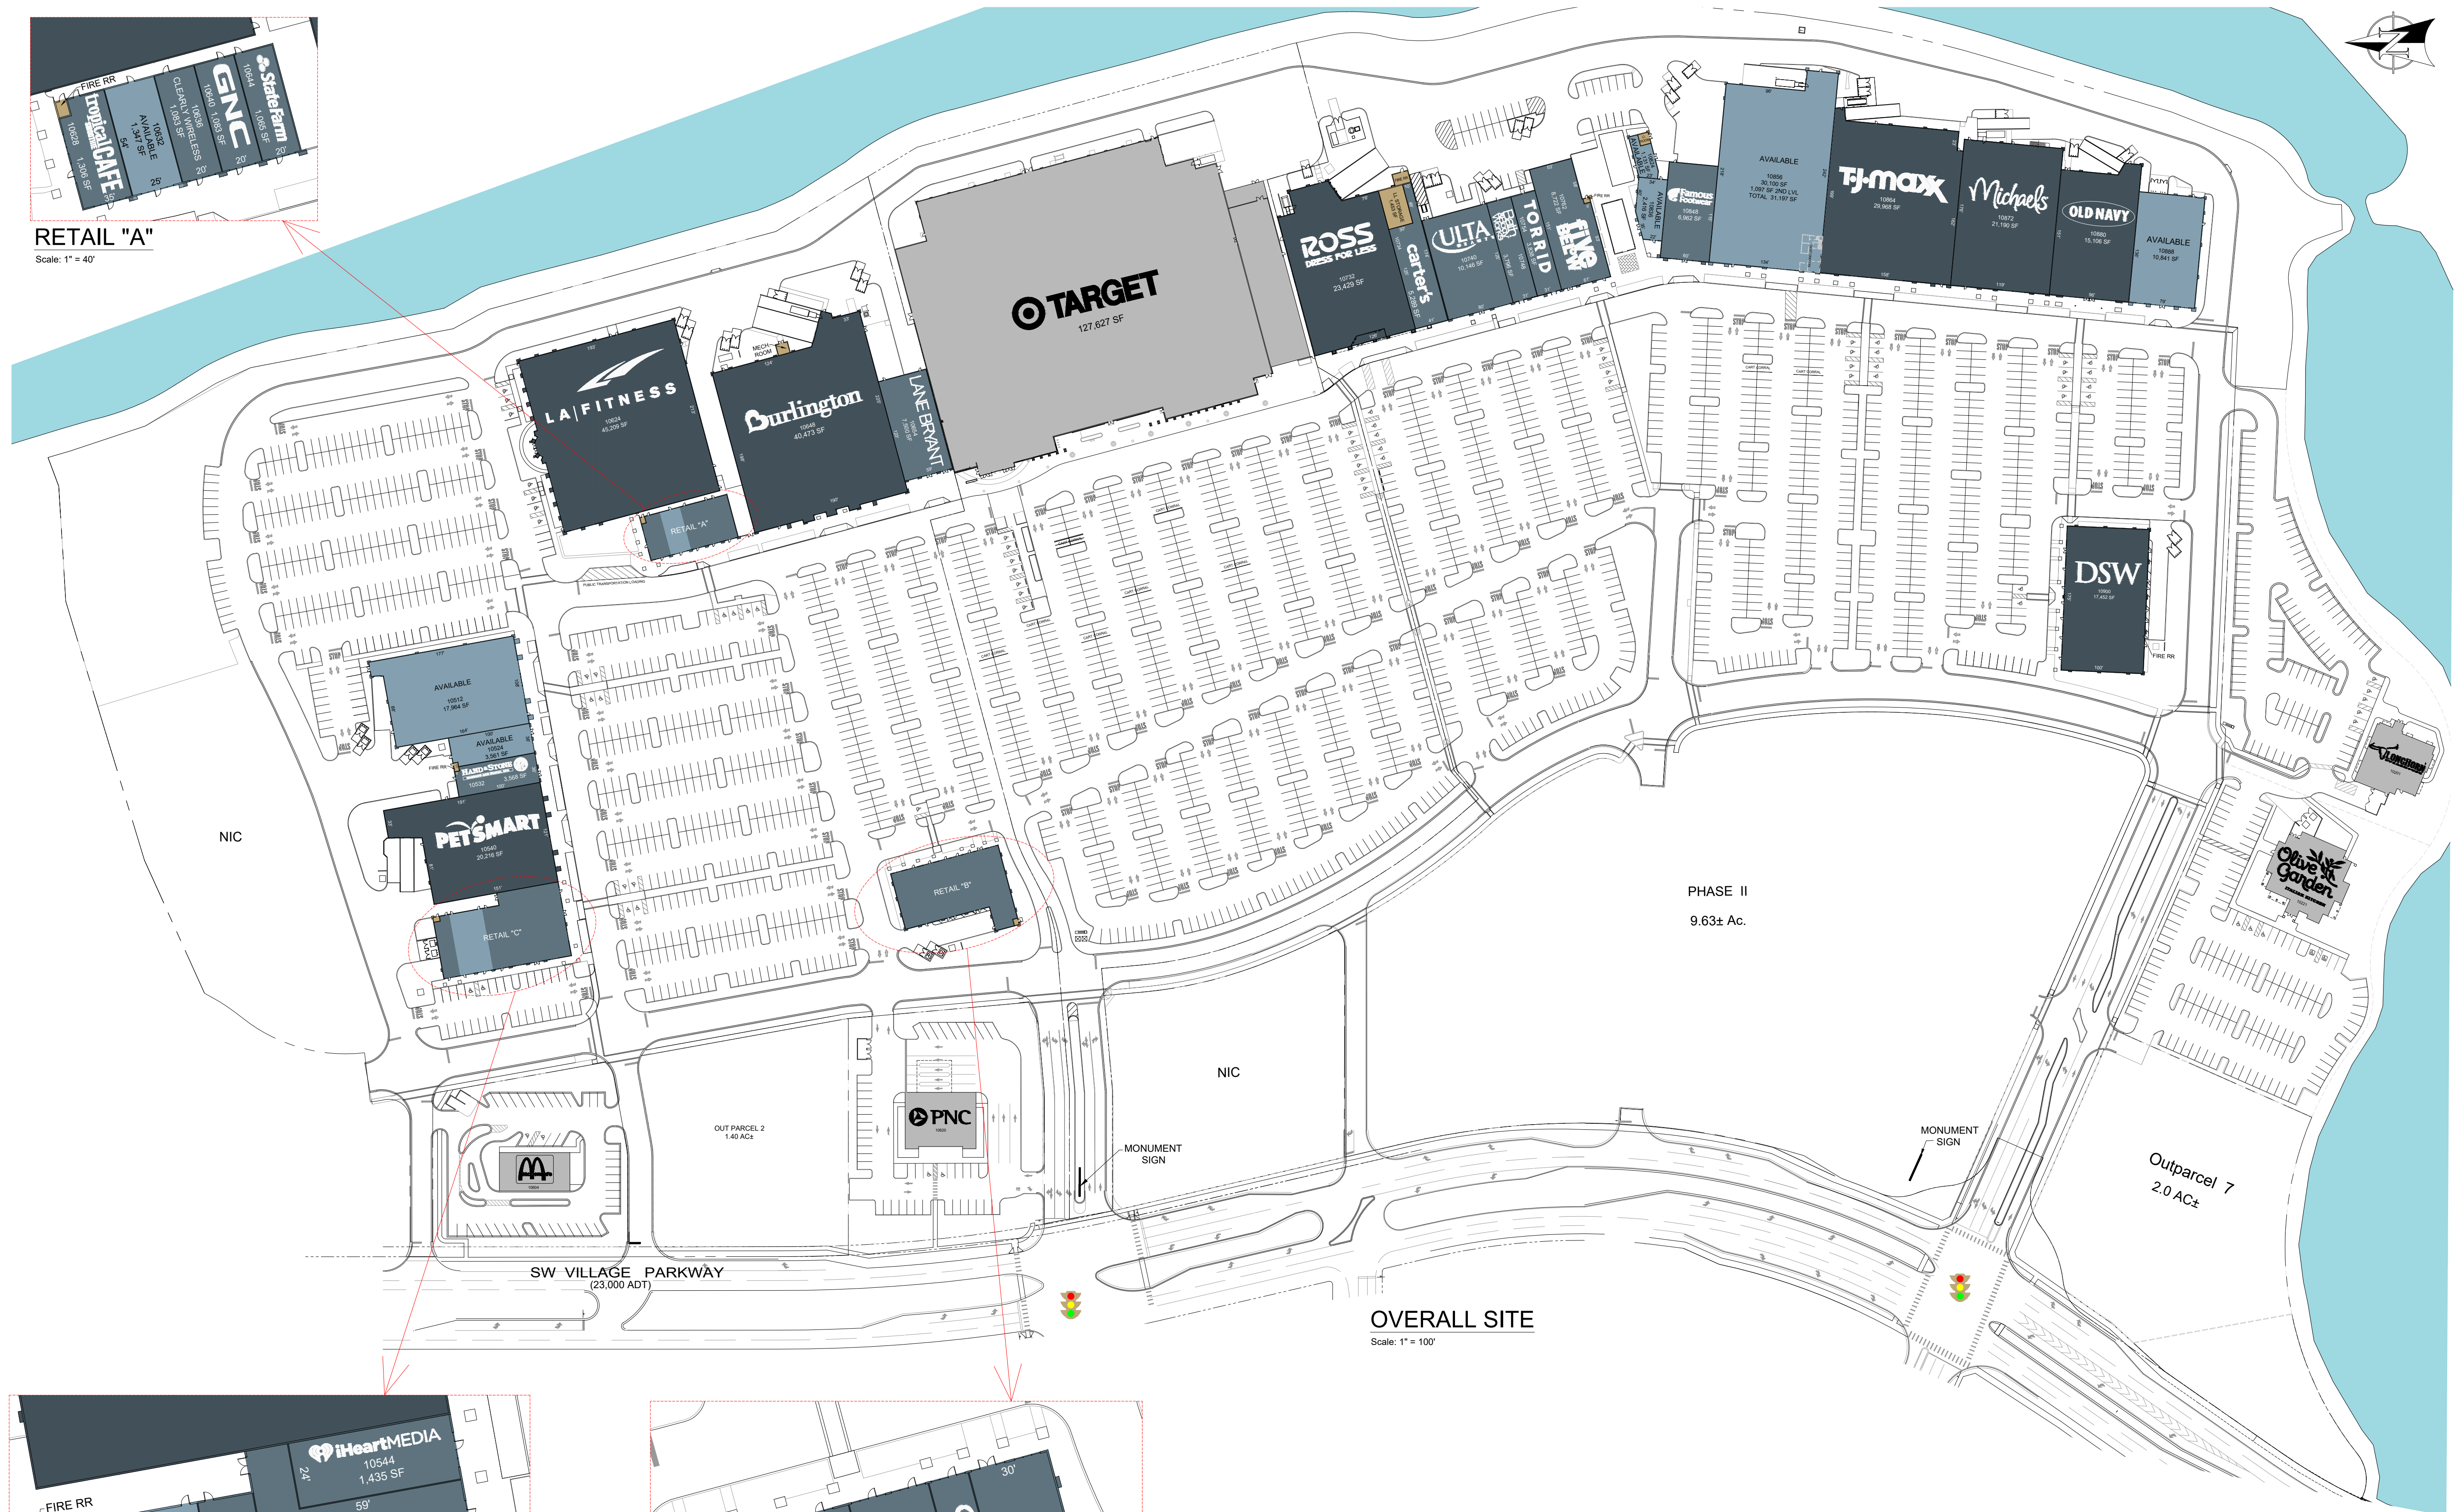

RETAIL "A"

Scale: 1" = 40'

OVERALL SITE

Scale: 1" = 100'

RETAIL "C"

Scale: 1" = 30'

RETAIL "B"

Scale: 1" = 30'