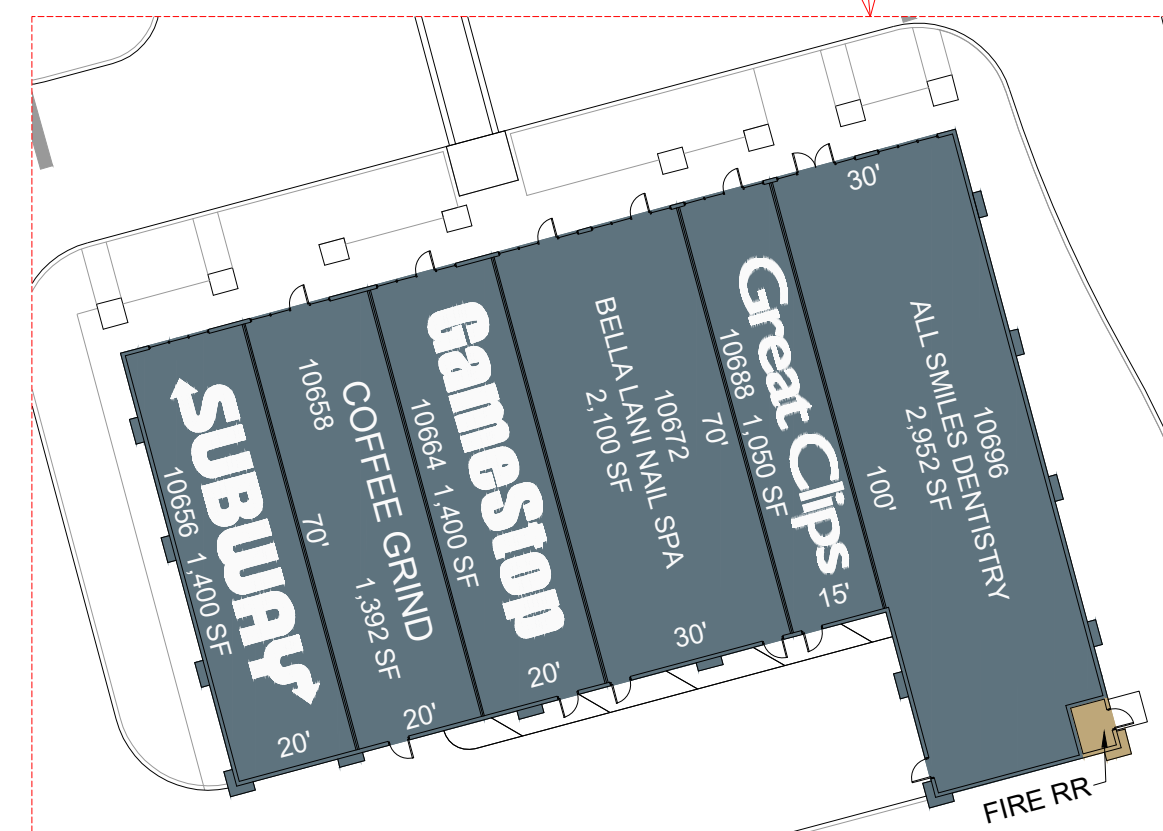

RETAIL "A"

Scale: 1" = 40'

OVERALL SITE

Scale: 1" = 100'

RETAIL "C"

Scale: 1" = 30'

RETAIL "B"

Scale: 1" = 30'