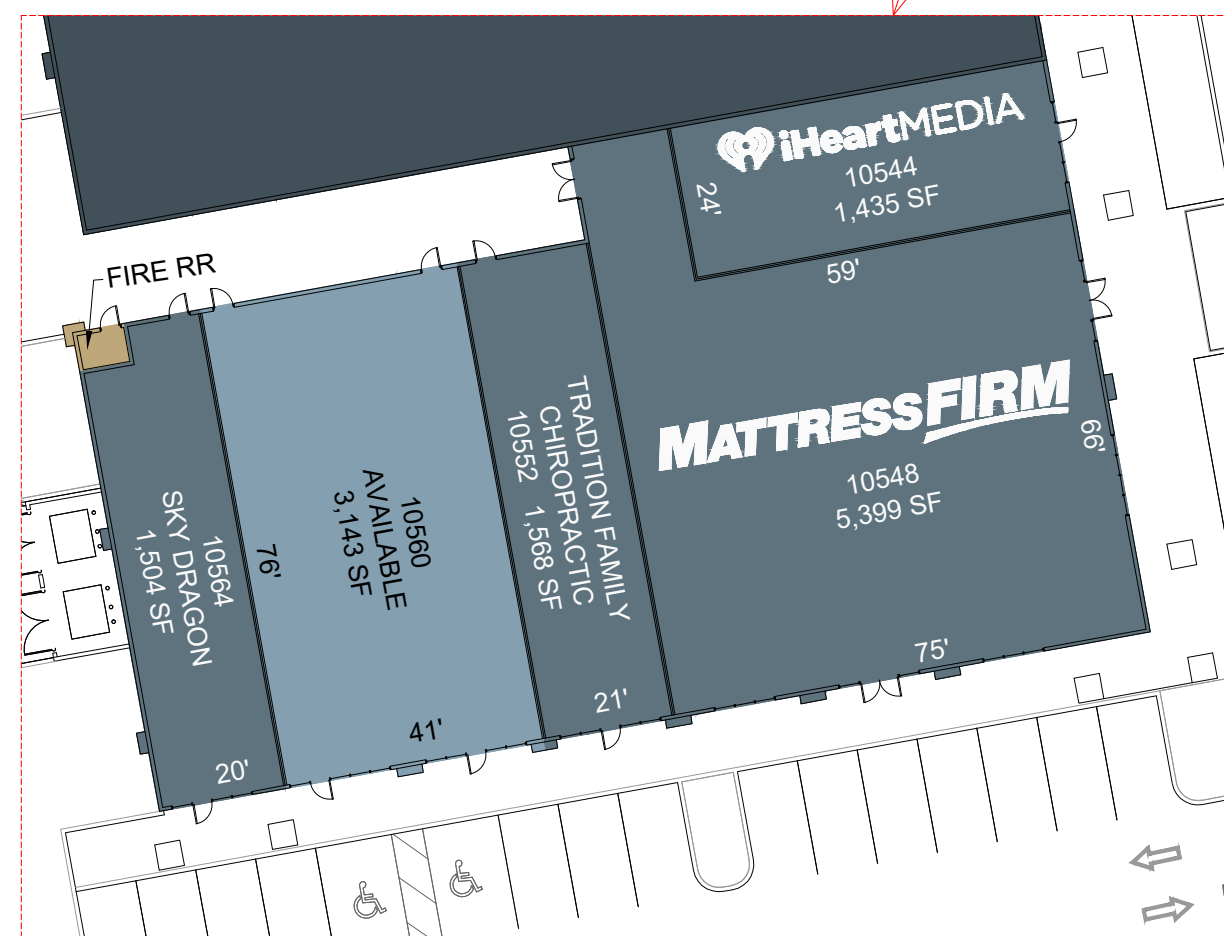

RETAIL "A"

Scale: 1" = 40'

OVERALL SITE

Scale: 1" = 100'

RETAIL "C"

Scale: 1" = 30'

RETAIL "B"

Scale: 1" = 30'