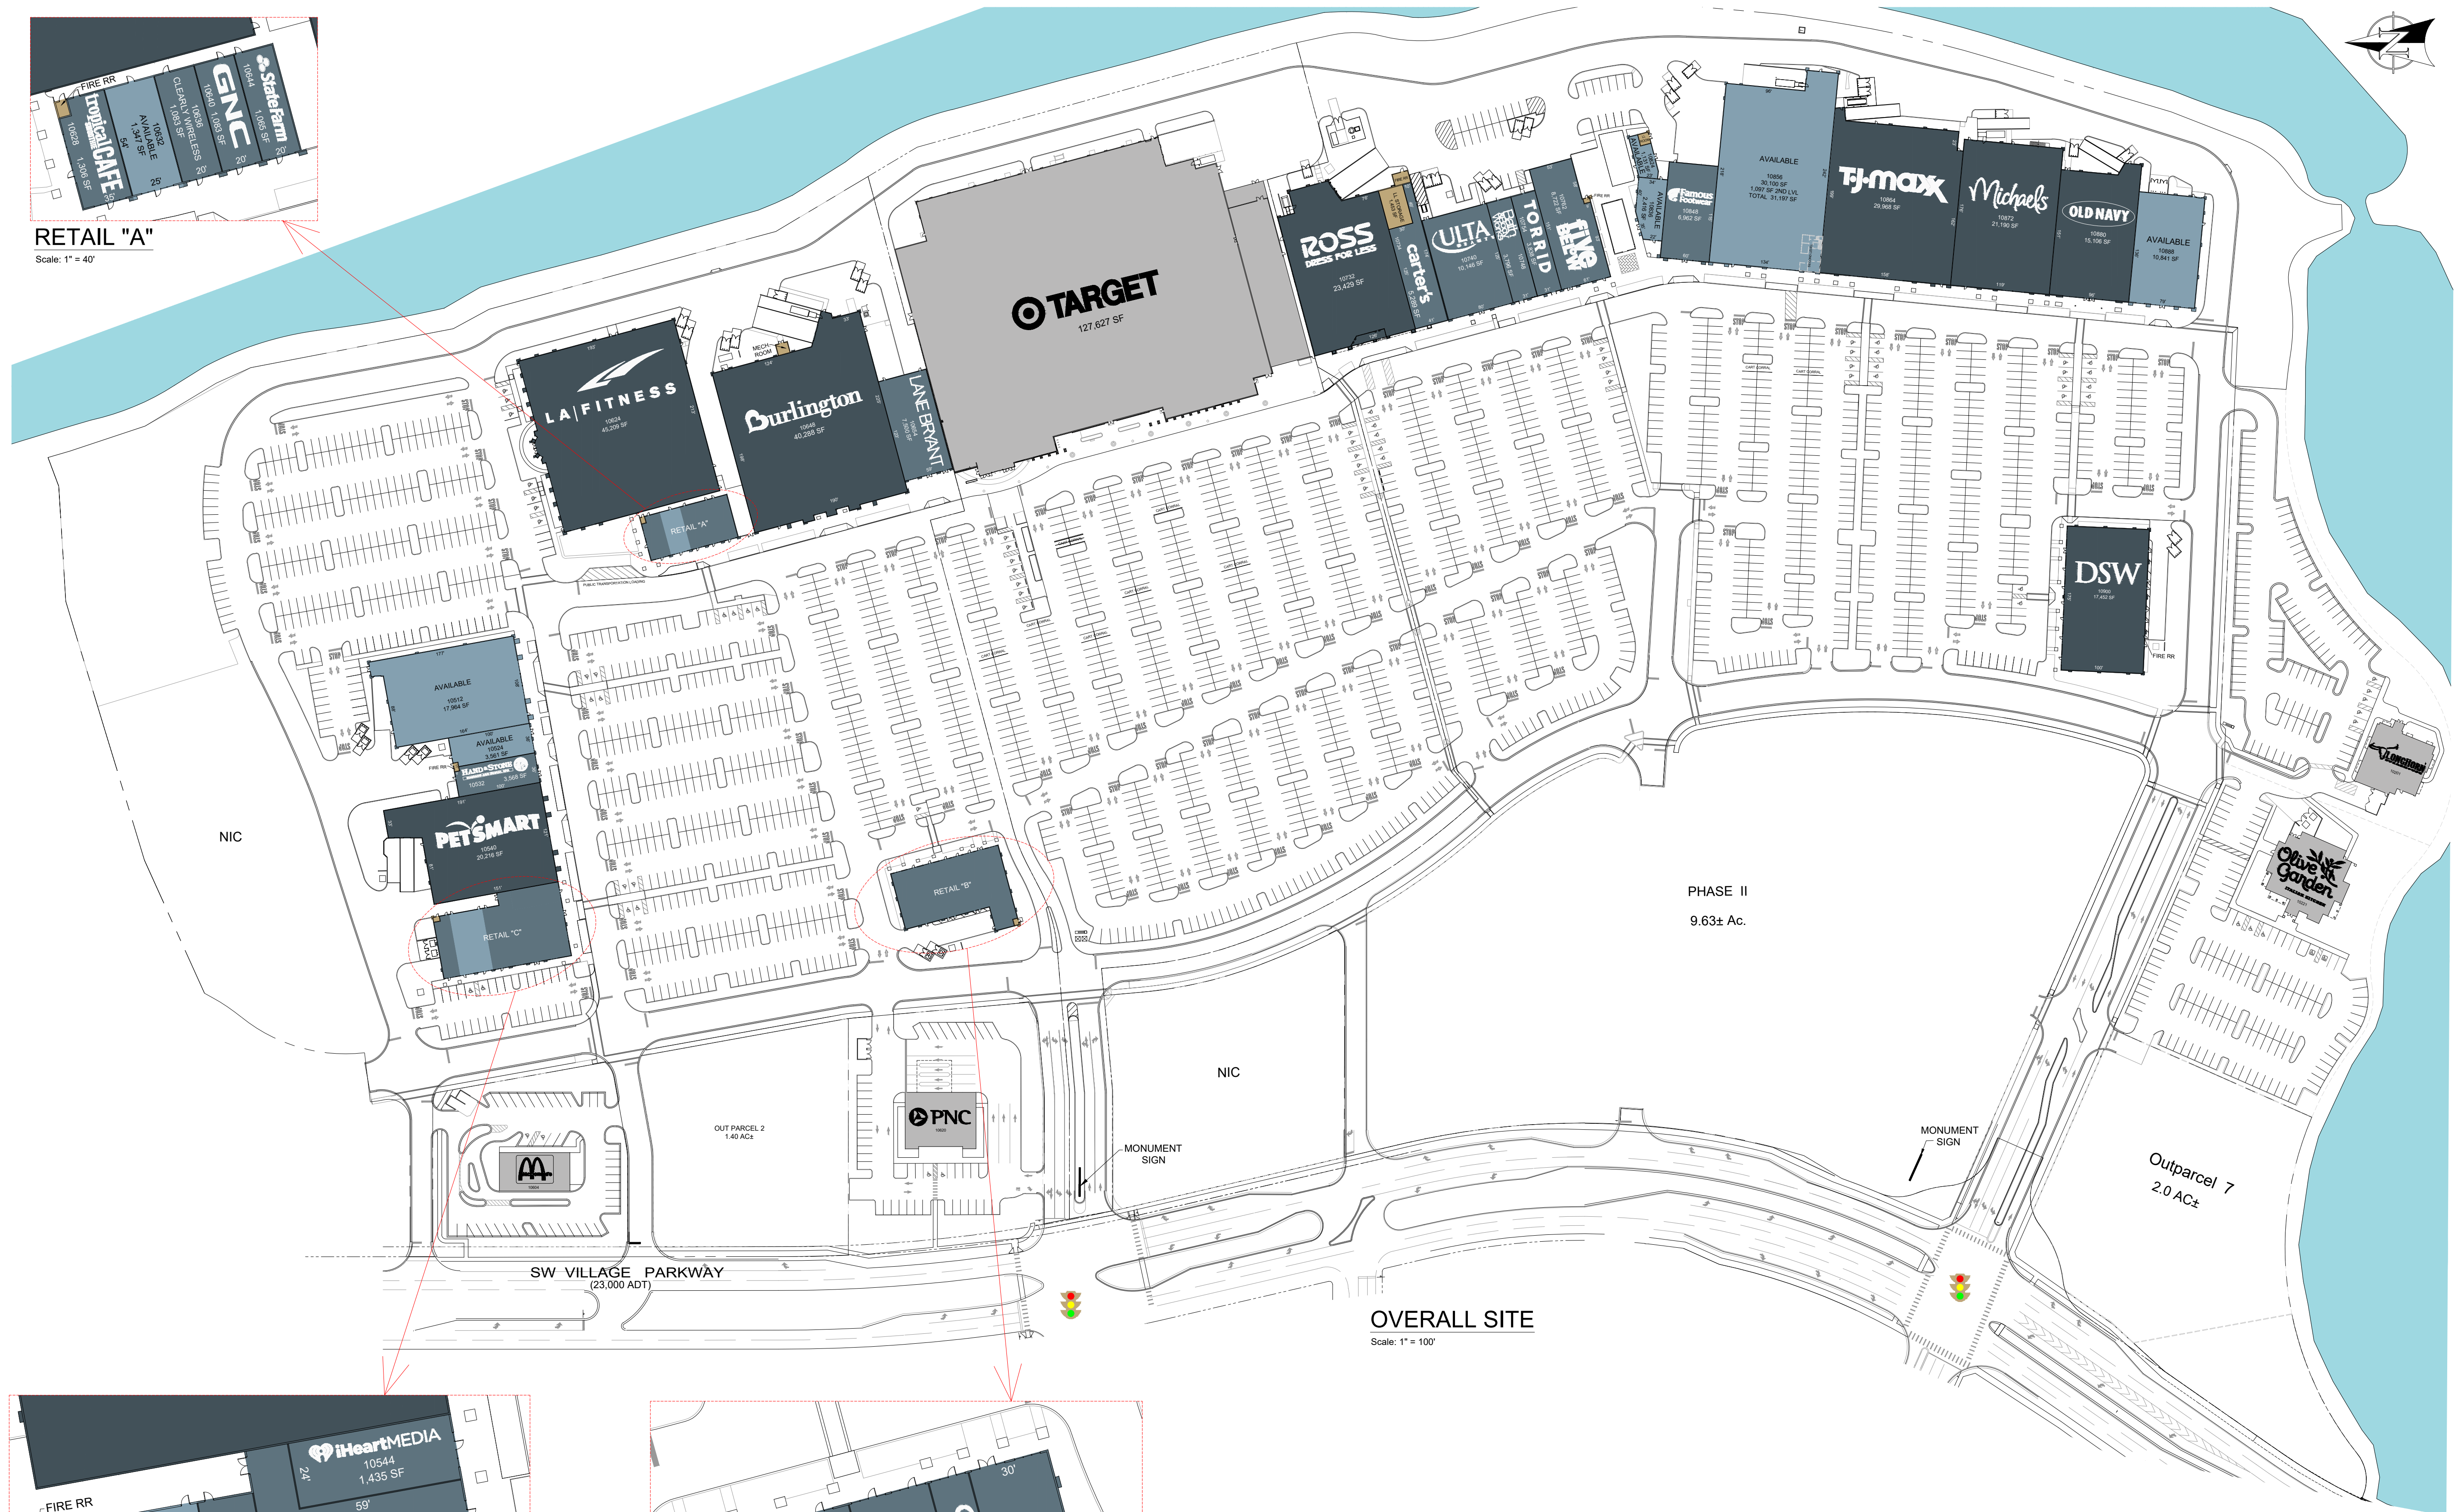

RETAIL "A"

Scale: 1" = 40'

OVERALL SITE

Scale: 1" = 100'

RETAIL "C"

Scale: 1" = 30'

RETAIL "B"

Scale: 1" = 30'