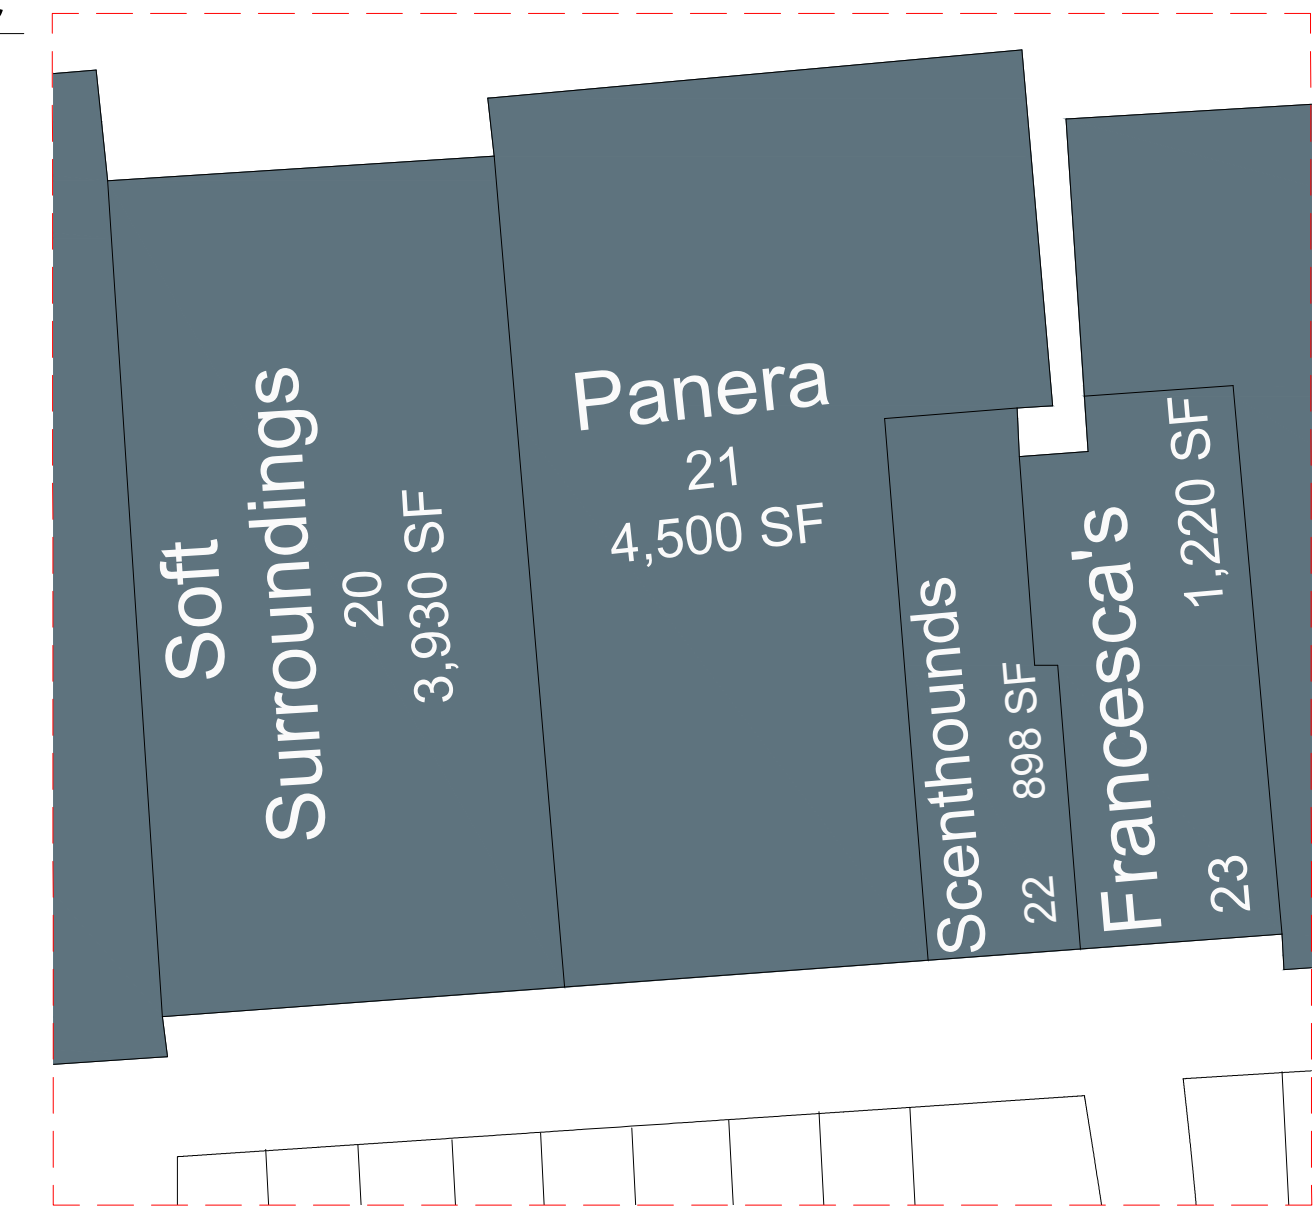

OVERALL SITE PLAN
1" = 60'

RETAIL "C"
1" = 20'

RETAIL "D"
1" = 20'

RETAIL "A"
1" = 20'

RETAIL "B"
1" = 20'

RETAIL "E"
1" = 20'