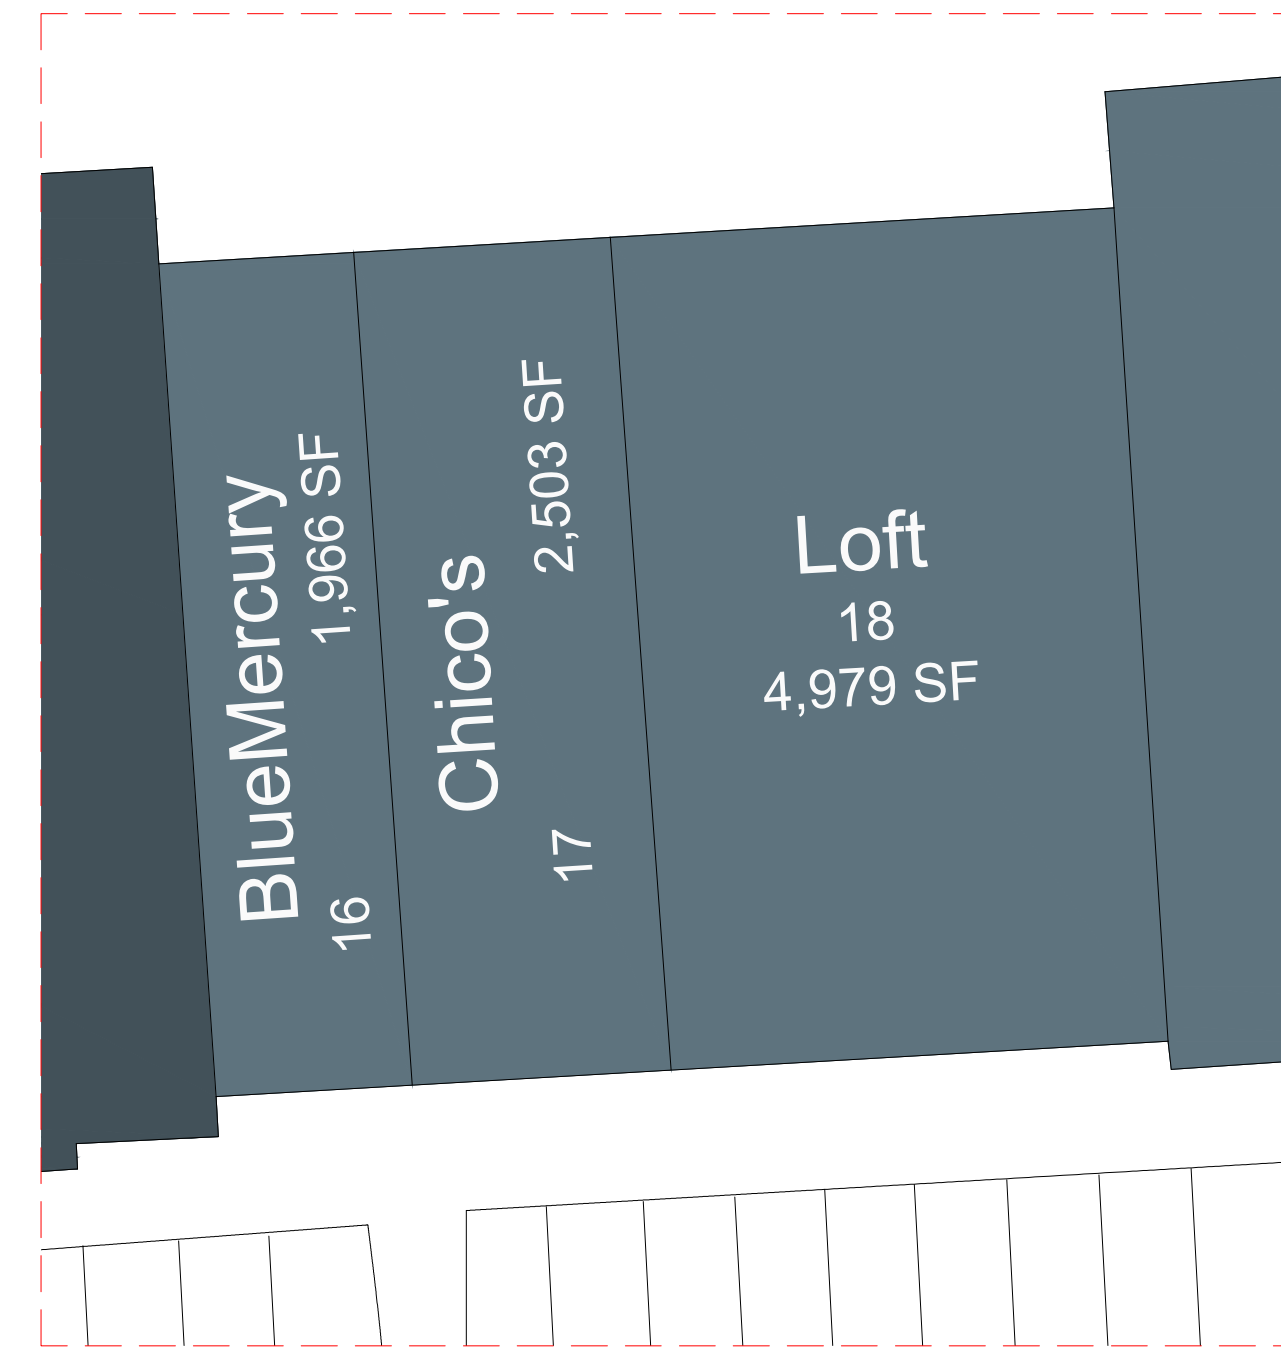

OVERALL SITE PLAN
1" = 60'

RETAIL "C"
1" = 20'

RETAIL "D"
1" = 20'

RETAIL "A"
1" = 20'

RETAIL "B"
1" = 20'

RETAIL "E"
1" = 20'