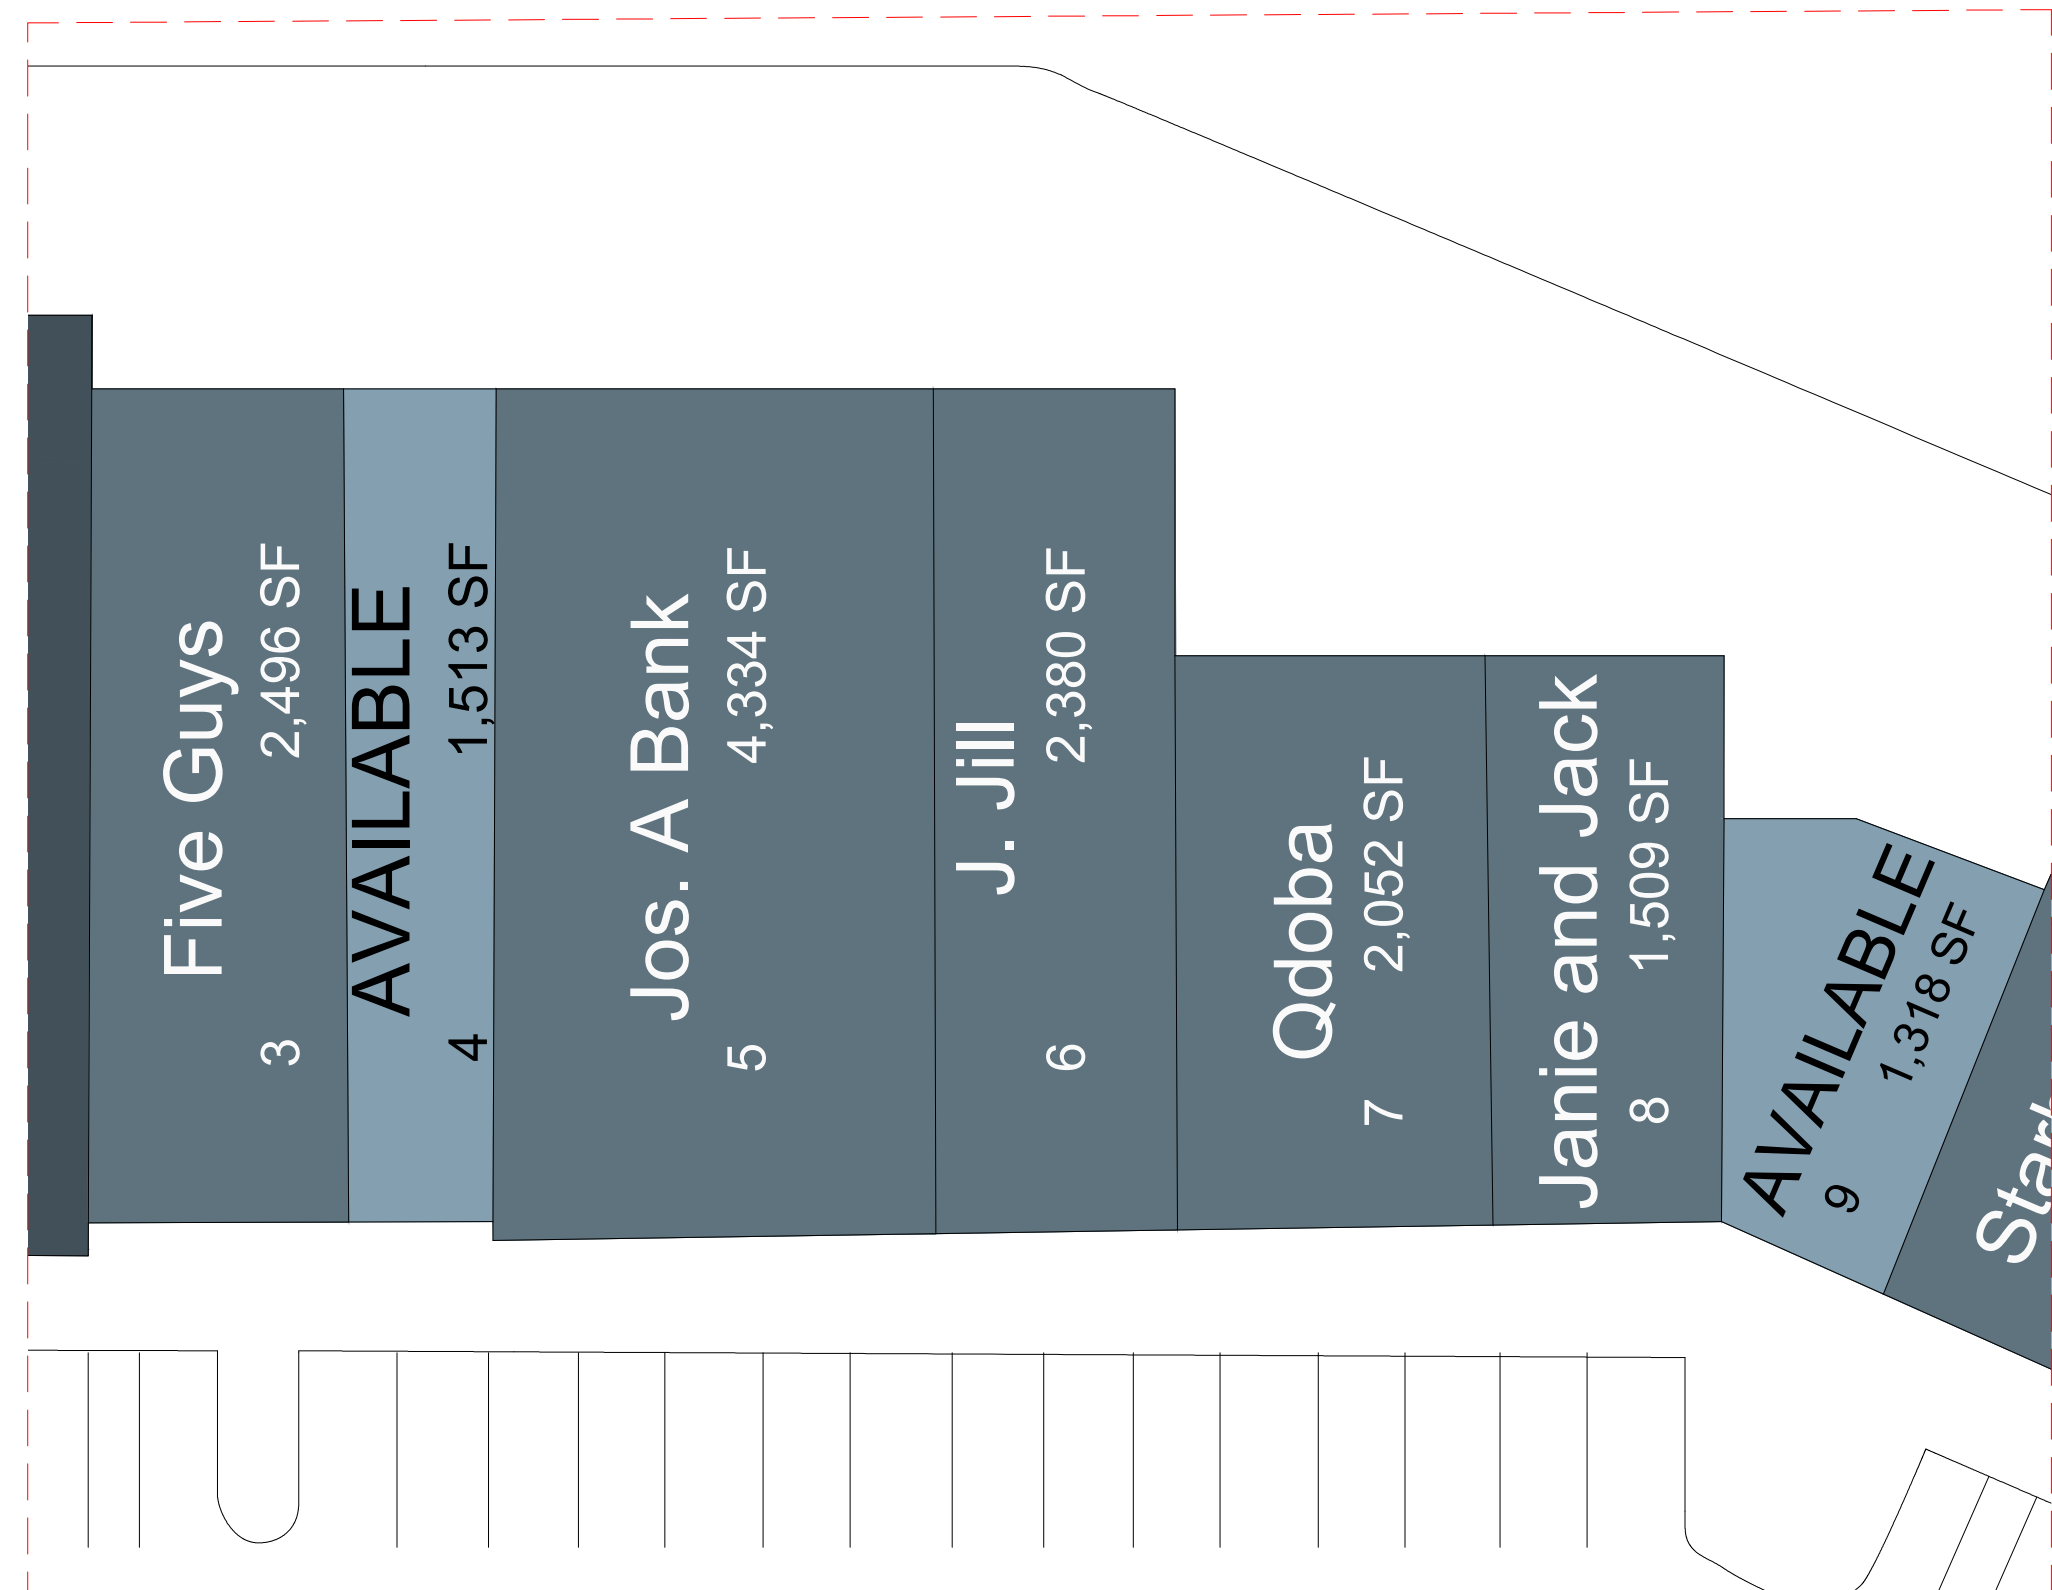

OVERALL SITE PLAN
1" = 60'

RETAIL "C"
1" = 20'

RETAIL "D"
1" = 20'

RETAIL "A"
1" = 20'

RETAIL "B"
1" = 20'

RETAIL "E"
1" = 20'