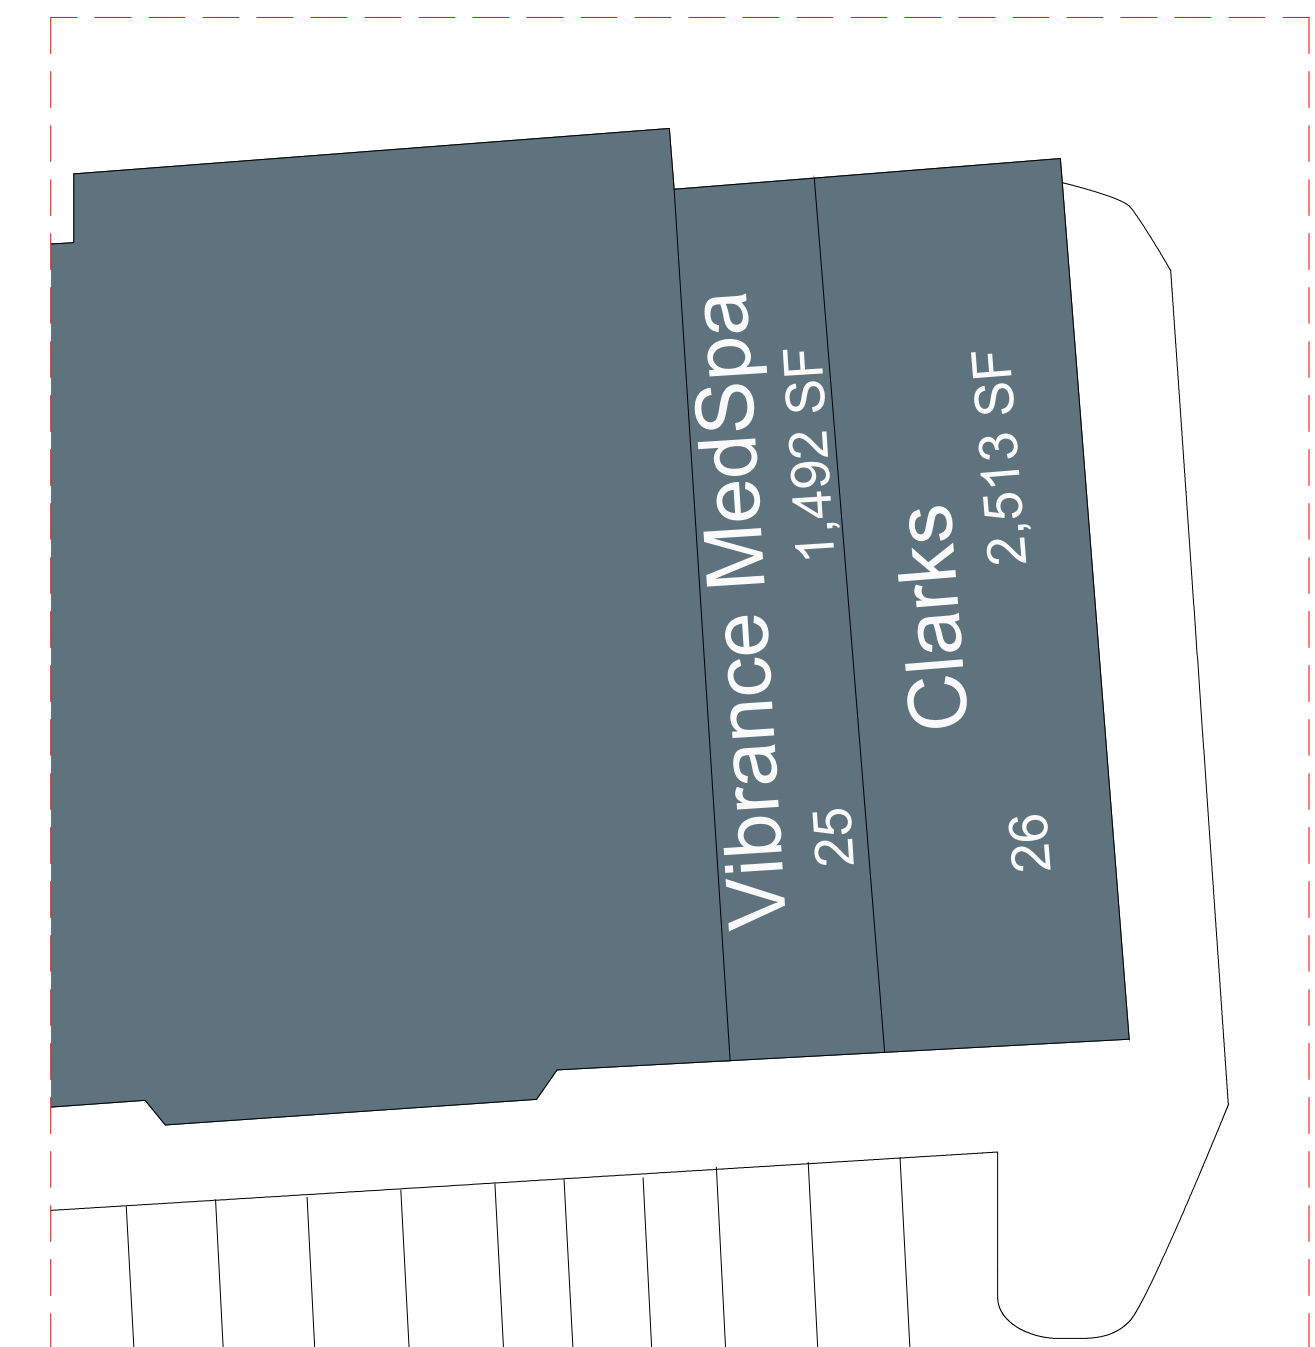

OVERALL SITE PLAN
1" = 60'

RETAIL "C"
1" = 20'

RETAIL "D"
1" = 20'

RETAIL "A"
1" = 20'

RETAIL "B"
1" = 20'

RETAIL "E"
1" = 20'