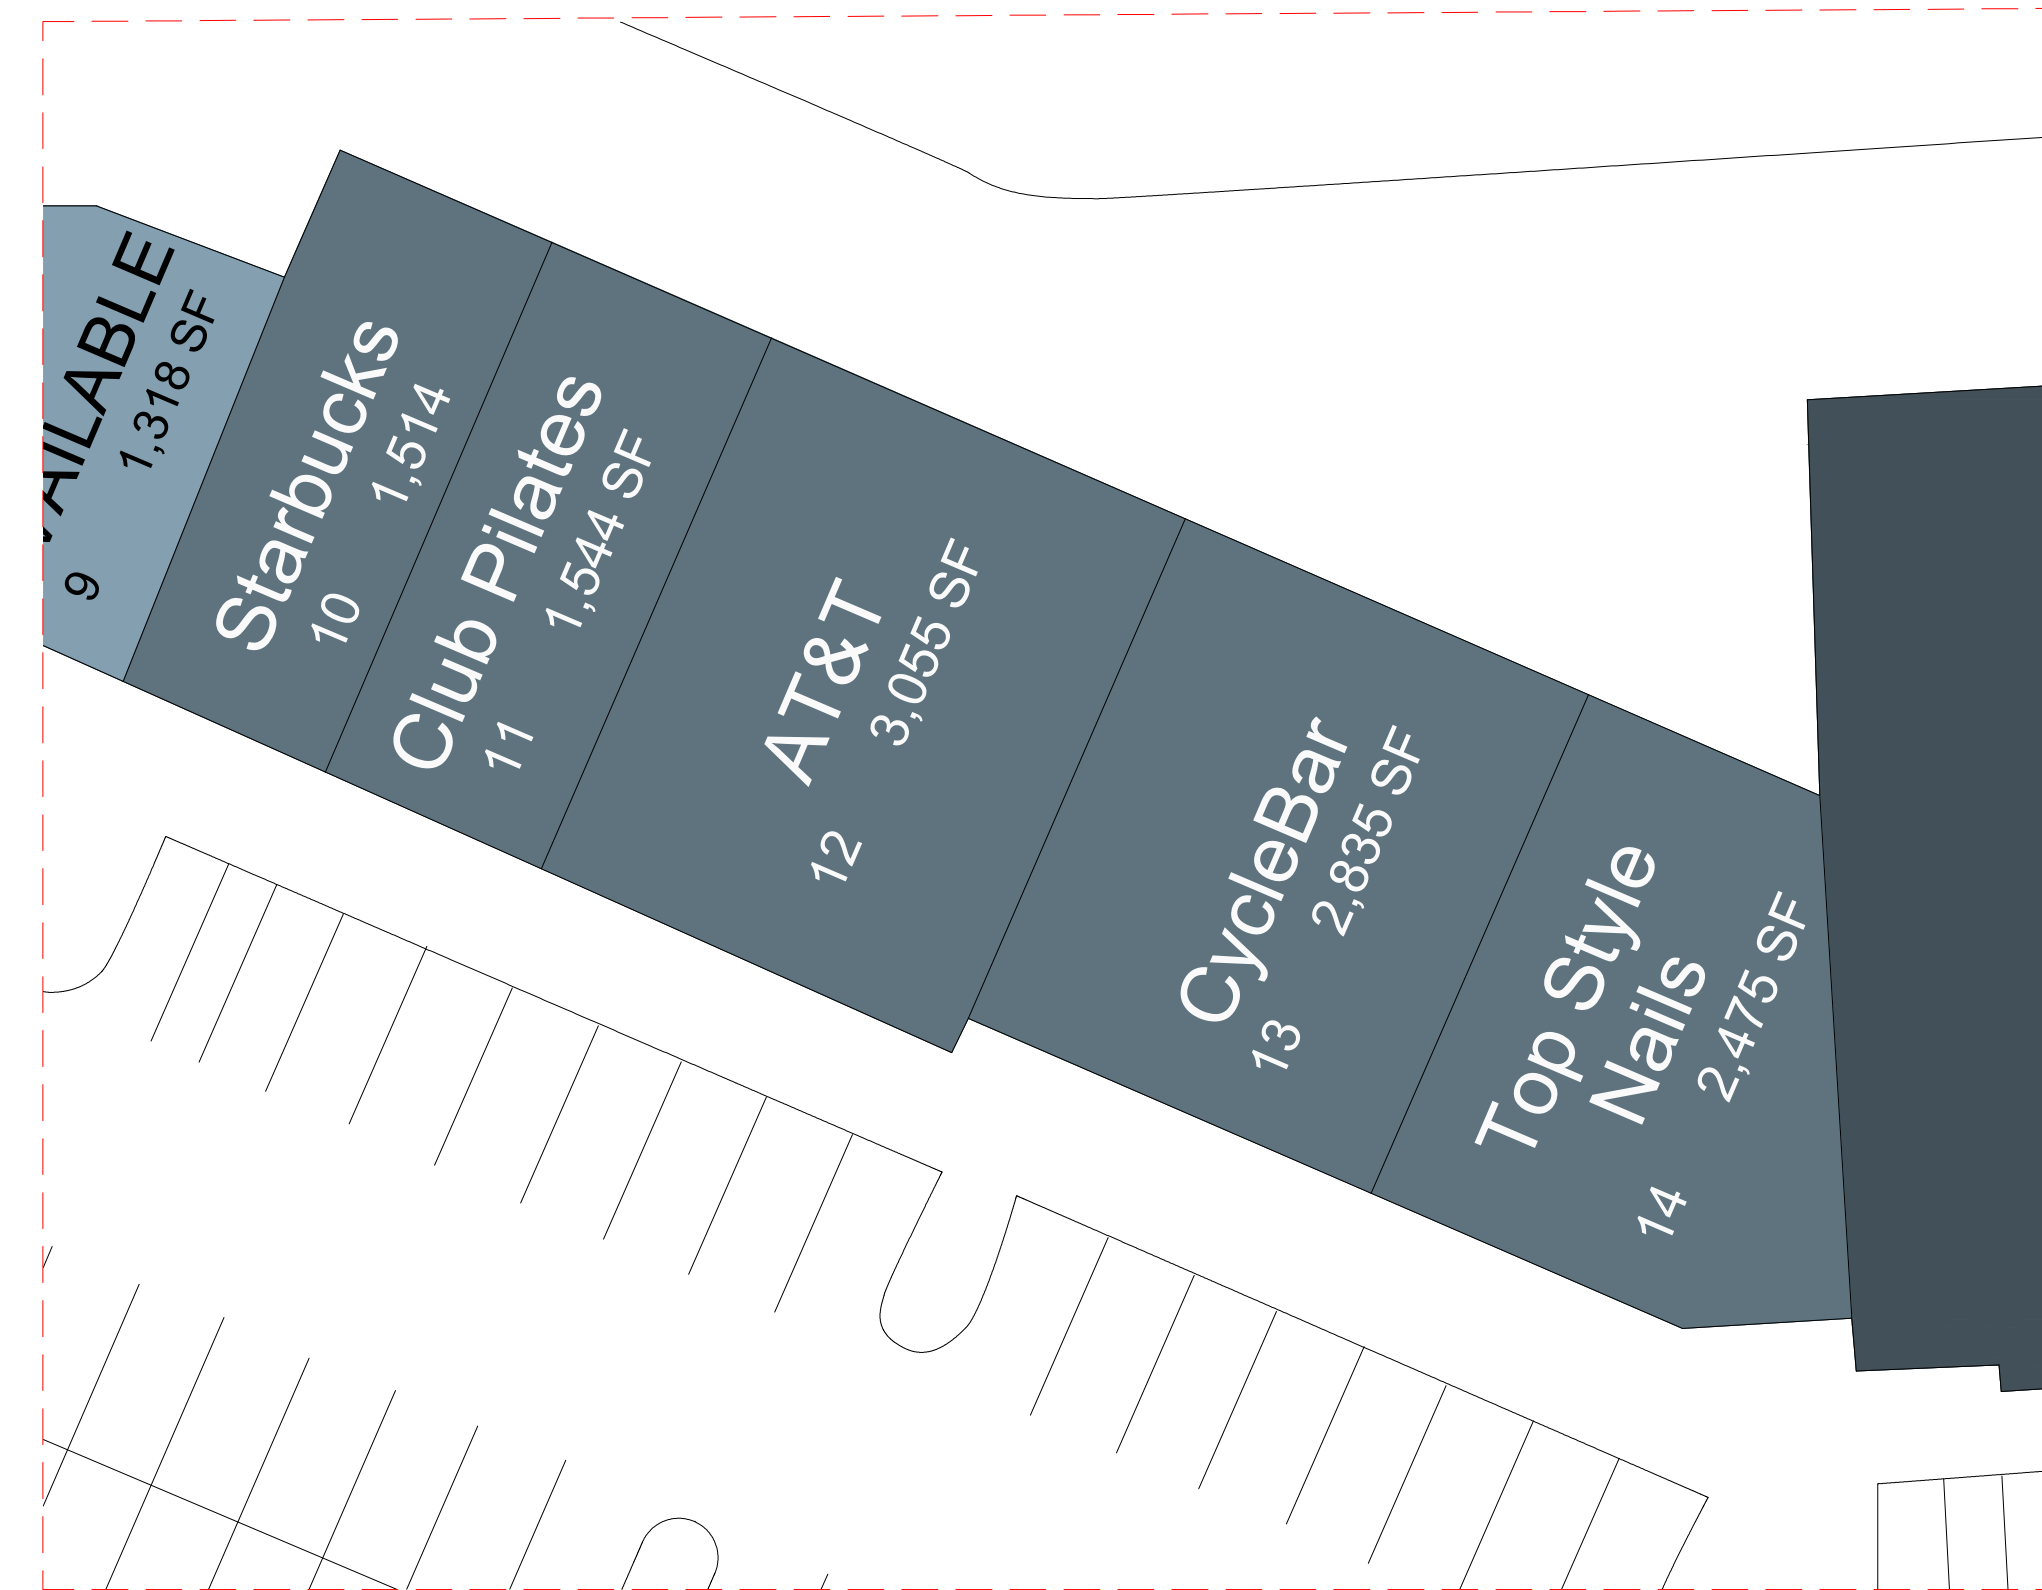

OVERALL SITE PLAN
1" = 60'

RETAIL "C"
1" = 20'

RETAIL "D"
1" = 20'

RETAIL "A"
1" = 20'

RETAIL "B"
1" = 20'

RETAIL "E"
1" = 20'